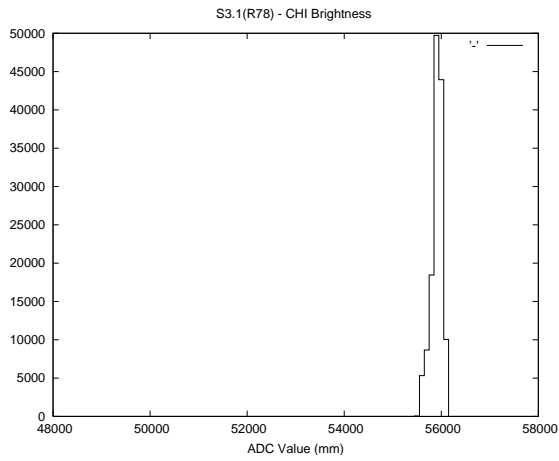

2 Mechanical Performance

Starting position for the last 2000 actuations.

Starting position width over time.

Acceleration for the last 2000 actuations.

Acceleration over time. Normalised to a temperature 45C using the temperature data collected by the system.

3 Optical Performance

4 BPS Check