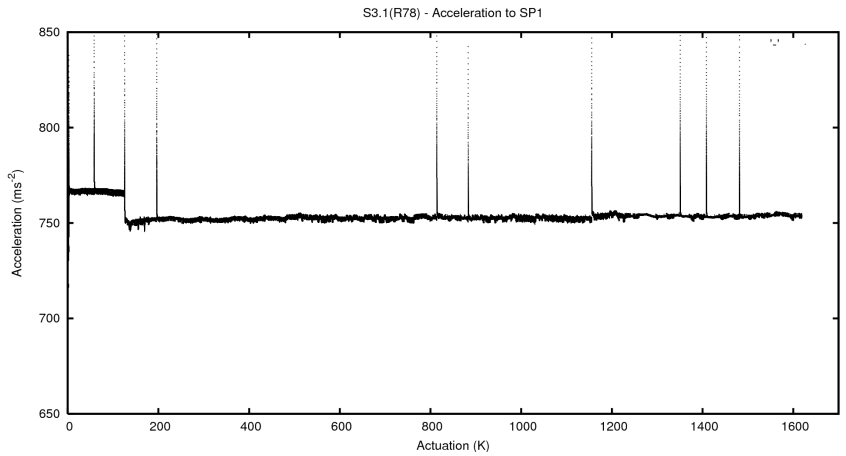

2 Mechanical Performance

Starting position for the last 2000 actuations.

Starting position width over time.

Acceleration for the last 2000 actuations.

Acceleration over time. Normalised to a temperature 45C using the temperature data collected by the system.

3 Optical Performance

4 BPS Check