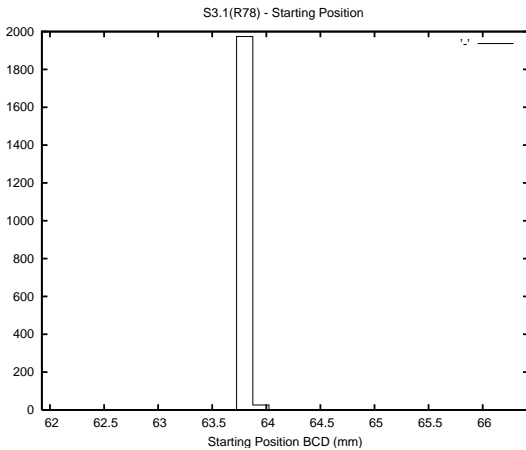

Target Performance Report - S3.1

Report Generated: February 23, 2015,

Last Actuation: 23/02/15 10:59:28

1 Operation Summary

	Last Shift	Total
Actuations:	137.7K	1618.9K
Quadrature Count errors:	0	0
Fiber ADC errors:	0	0
BPS errors (during actuation):	0	0
(R78) Gaps > 3s & < 10s:	0	1
(R78) Gaps > 10s:	2	19
(R78) SP2 Corrections:	0	0
(R78) Capture Over/Under shoots:	0/0	285/83

2 Mechanical Performance

Starting position for the last 2000 actuations.

Starting position width over time.

Acceleration for the last 2000 actuations.

Acceleration over time. Normalised to a temperature 45C using the temperature data collected by the system.

3 Optical Performance

4 BPS Check