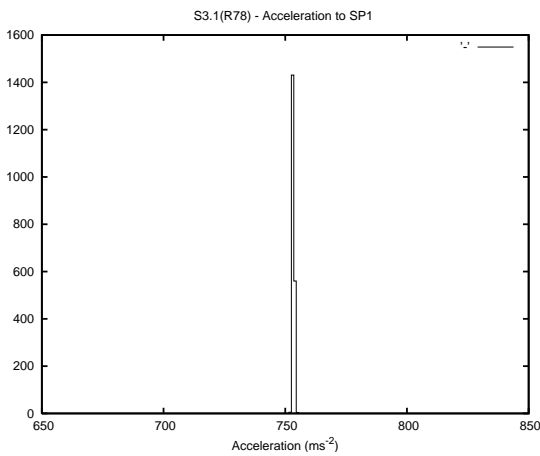

Target Performance Report - S3.1

Report Generated: February 23, 2015,

Last Actuation: 23/02/15 10:59:28

1 Operation Summary

	Last Shift	Total
Actuations:	137.7K	1618.9K
Quadrature Count errors:	0	0
Fiber ADC errors:	0	0
BPS errors (during actuation):	0	0
(R78) Gaps > 3s & < 10s:	0	1
(R78) Gaps > 10s:	2	19
(R78) SP2 Corrections:	0	0
(R78) Capture Over/Under shoots:	0/0	285/83

2 Mechanical Performance

Starting position for the last 2000 actuations.

Starting position width over time.

Acceleration for the last 2000 actuations.

Acceleration over time. Normalised to a temperature 45C using the temperature data collected by the system.