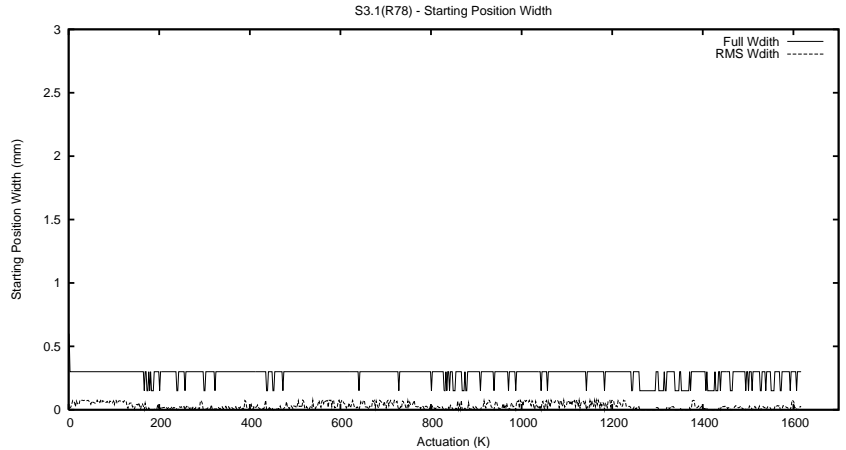

Target Performance Report - S3.1

Report Generated: February 23, 2015,

Last Actuation: 23/02/15 10:59:28

1 Operation Summary

	Last Shift	Total
Actuations:	137.7K	1618.9K
Quadrature Count errors:	0	0
Fiber ADC errors:	0	0
BPS errors (during actuation):	0	0
(R78) Gaps > 3s & < 10s:	0	1
(R78) Gaps > 10s:	2	19
(R78) SP2 Corrections:	0	0
(R78) Capture Over/Under shoots:	0/0	285/83

2 Mechanical Performance

Starting position for the last 2000 actuations.

Starting position width over time.

Acceleration for the last 2000 actuations.

Acceleration over time. Normalised to a temperature 45C using the temperature data collected by the system.