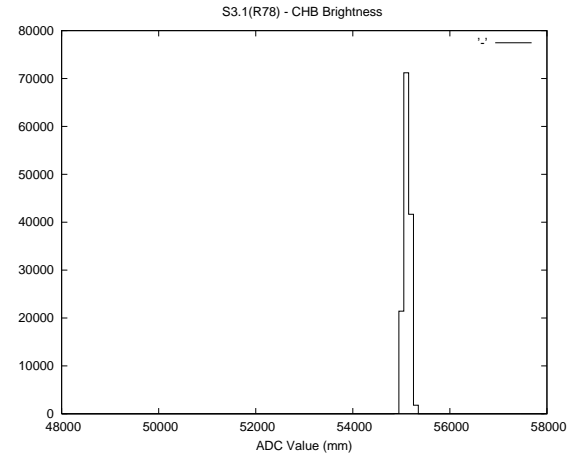

2 Mechanical Performance

Starting position for the last 2000 actuations.

Starting position width over time.

Acceleration for the last 2000 actuations.

Acceleration over time. Normalised to a temperature 45C using the temperature data collected by the system.

3 Optical Performance

4 BPS Check