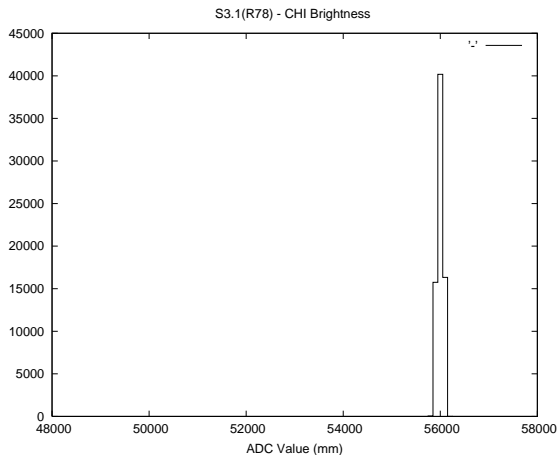

Target Performance Report - S3.1

Report Generated: February 21, 2015,

Last Actuation: 21/02/15 12:33:44

1 Operation Summary

	Last Shift	Total
Actuations:	72.9K	1481.2K
Quadrature Count errors:	0	0
Fiber ADC errors:	0	0
BPS errors (during actuation):	0	0
(R78) Gaps > 3s & < 10s:	0	1
(R78) Gaps > 10s:	2	18
(R78) SP2 Corrections:	0	0
(R78) Capture Over/Under shoots:	0/0	285/83

2 Mechanical Performance

Starting position for the last 2000 actuations.

Starting position width over time.

Acceleration for the last 2000 actuations.

Acceleration over time. Normalised to a temperature 45C using the temperature data collected by the system.

3 Optical Performance

4 BPS Check