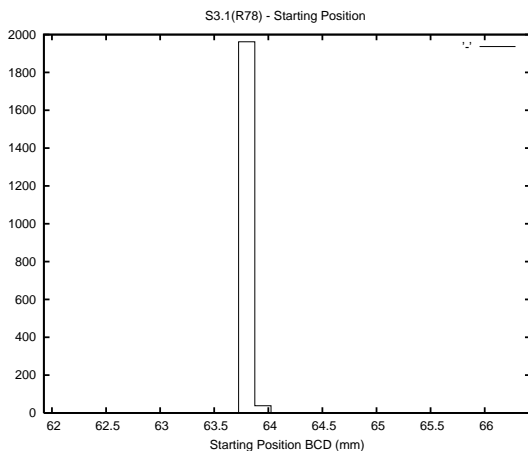

Target Performance Report - S3.1

Report Generated: February 21, 2015,

Last Actuation: 21/02/15 12:33:44

1 Operation Summary

	Last Shift	Total
Actuations:	72.9K	1481.2K
Quadrature Count errors:	0	0
Fiber ADC errors:	0	0
BPS errors (during actuation):	0	0
(R78) Gaps > 3s & < 10s:	0	1
(R78) Gaps > 10s:	2	18
(R78) SP2 Corrections:	0	0
(R78) Capture Over/Under shoots:	0/0	285/83

2 Mechanical Performance

Starting position for the last 2000 actuations.

Starting position width over time.

Acceleration for the last 2000 actuations.

Acceleration over time. Normalised to a temperature 45C using the temperature data collected by the system.

3 Optical Performance

4 BPS Check