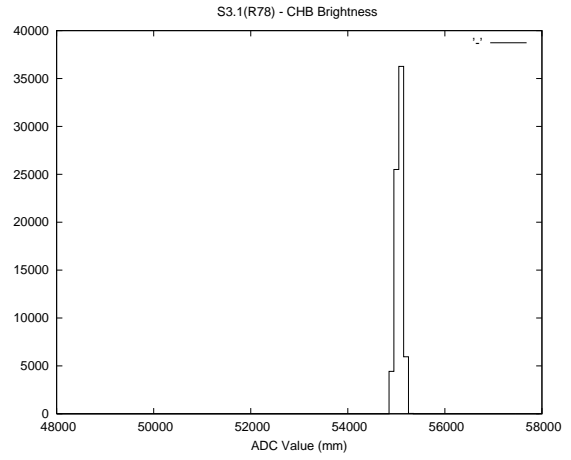

2 Mechanical Performance

Starting position for the last 2000 actuations.

Starting position width over time.

Acceleration for the last 2000 actuations.

Acceleration over time. Normalised to a temperature 45C using the temperature data collected by the system.

3 Optical Performance

4 BPS Check