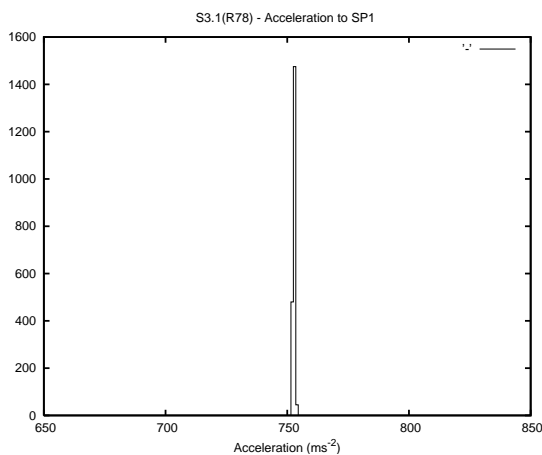

Target Performance Report - S3.1

Report Generated: February 21, 2015,

Last Actuation: 21/02/15 12:33:44

1 Operation Summary

	Last Shift	Total
Actuations:	72.9K	1481.2K
Quadrature Count errors:	0	0
Fiber ADC errors:	0	0
BPS errors (during actuation):	0	0
(R78) Gaps > 3s & < 10s:	0	1
(R78) Gaps > 10s:	2	18
(R78) SP2 Corrections:	0	0
(R78) Capture Over/Under shoots:	0/0	285/83

2 Mechanical Performance

Starting position for the last 2000 actuations.

Starting position width over time.

Acceleration for the last 2000 actuations.

Acceleration over time. Normalised to a temperature 45C using the temperature data collected by the system.