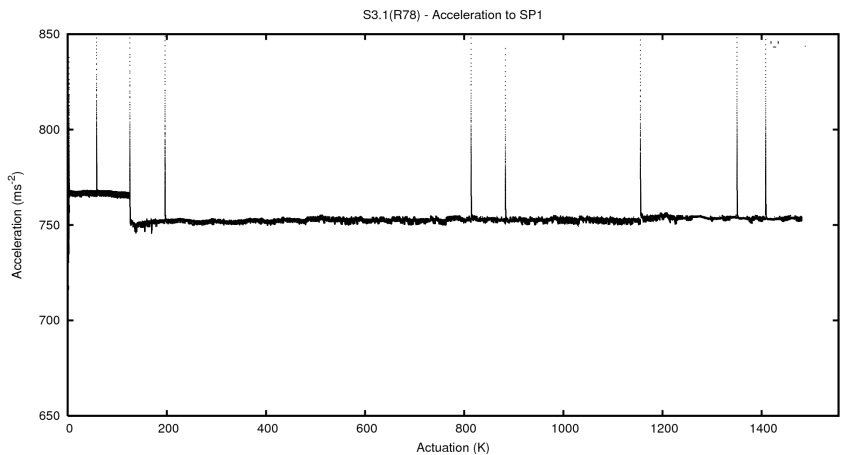

2 Mechanical Performance

Starting position for the last 2000 actuations.

Starting position width over time.

Acceleration for the last 2000 actuations.

Acceleration over time. Normalised to a temperature 45C using the temperature data collected by the system.

3 Optical Performance

4 BPS Check