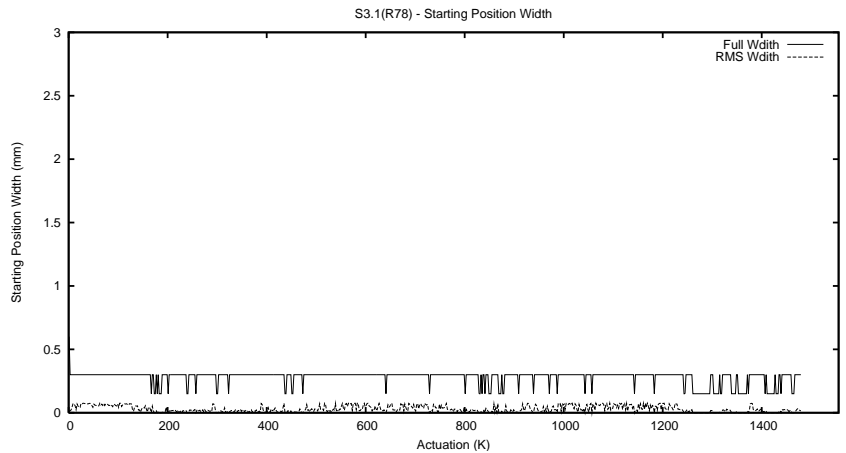

Target Performance Report - S3.1

Report Generated: February 21, 2015,

Last Actuation: 21/02/15 12:33:44

1 Operation Summary

	Last Shift	Total
Actuations:	72.9K	1481.2K
Quadrature Count errors:	0	0
Fiber ADC errors:	0	0
BPS errors (during actuation):	0	0
(R78) Gaps > 3s & < 10s:	0	1
(R78) Gaps > 10s:	2	18
(R78) SP2 Corrections:	0	0
(R78) Capture Over/Under shoots:	0/0	285/83

2 Mechanical Performance

Starting position for the last 2000 actuations.

Starting position width over time.

Acceleration for the last 2000 actuations.

Acceleration over time. Normalised to a temperature 45C using the temperature data collected by the system.