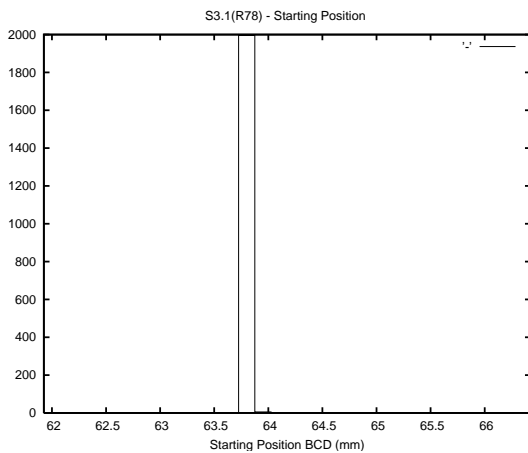

Target Performance Report - S3.1

Report Generated: February 18, 2015,

Last Actuation: 18/02/15 09:01:16

1 Operation Summary

	Last Shift	Total
Actuations:	194.9K	1350.4K
Quadrature Count errors:	0	0
Fiber ADC errors:	0	0
BPS errors (during actuation):	0	0
(R78) Gaps > 3s & < 10s:	0	1
(R78) Gaps > 10s:	2	15
(R78) SP2 Corrections:	0	0
(R78) Capture Over/Under shoots:	0/0	285/83

2 Mechanical Performance

Starting position for the last 2000 actuations.

Starting position width over time.

Acceleration for the last 2000 actuations.

Acceleration over time. Normalised to a temperature 45C using the temperature data collected by the system.

3 Optical Performance

4 BPS Check