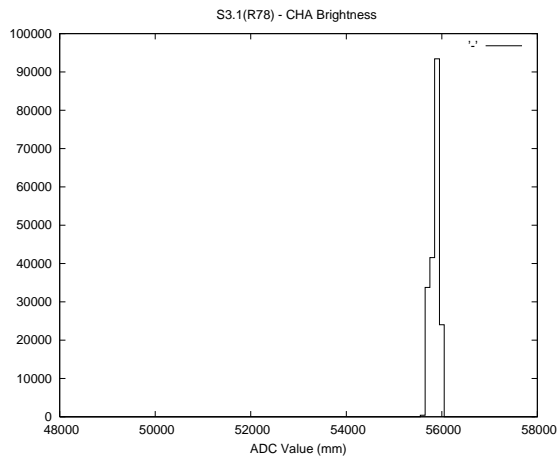

2 Mechanical Performance

Starting position for the last 2000 actuations.

Starting position width over time.

Acceleration for the last 2000 actuations.

Acceleration over time. Normalised to a temperature 45C using the temperature data collected by the system.

3 Optical Performance

4 BPS Check