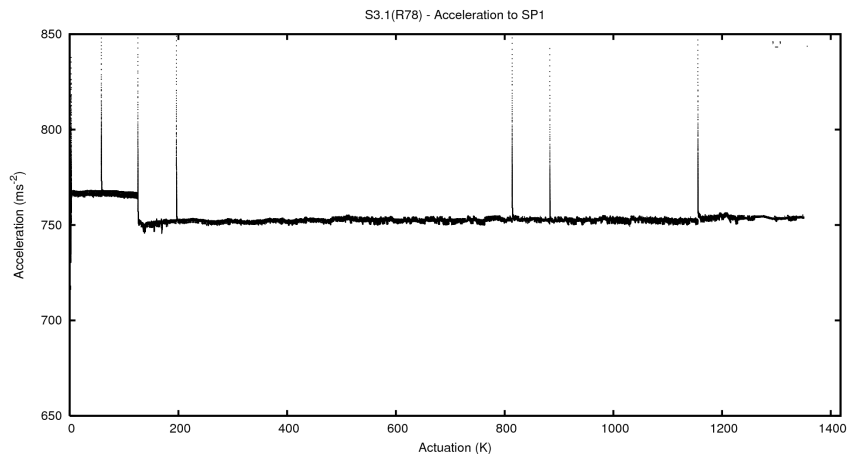

2 Mechanical Performance

Starting position for the last 2000 actuations.

Starting position width over time.

Acceleration for the last 2000 actuations.

Acceleration over time. Normalised to a temperature 45C using the temperature data collected by the system.

3 Optical Performance

4 BPS Check