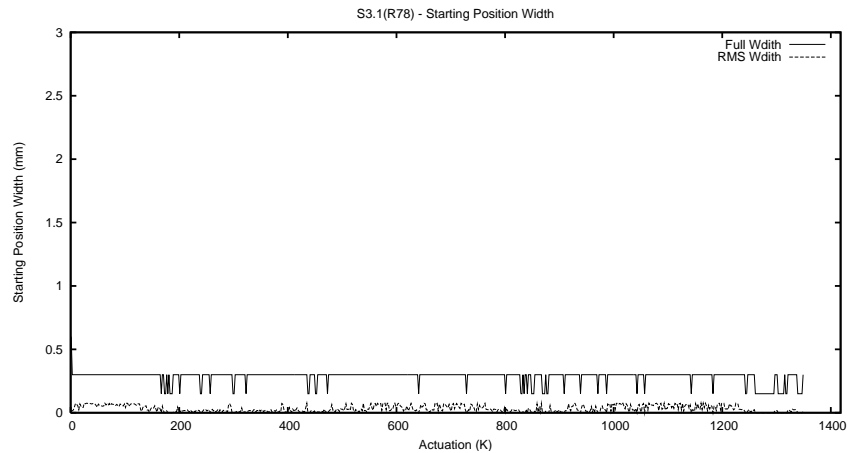

Target Performance Report - S3.1

Report Generated: February 18, 2015,

Last Actuation: 18/02/15 09:01:16

1 Operation Summary

	Last Shift	Total
Actuations:	194.9K	1350.4K
Quadrature Count errors:	0	0
Fiber ADC errors:	0	0
BPS errors (during actuation):	0	0
(R78) Gaps > 3s & < 10s:	0	1
(R78) Gaps > 10s:	2	15
(R78) SP2 Corrections:	0	0
(R78) Capture Over/Under shoots:	0/0	285/83

2 Mechanical Performance

Starting position for the last 2000 actuations.

Starting position width over time.

Acceleration for the last 2000 actuations.

Acceleration over time. Normalised to a temperature 45C using the temperature data collected by the system.