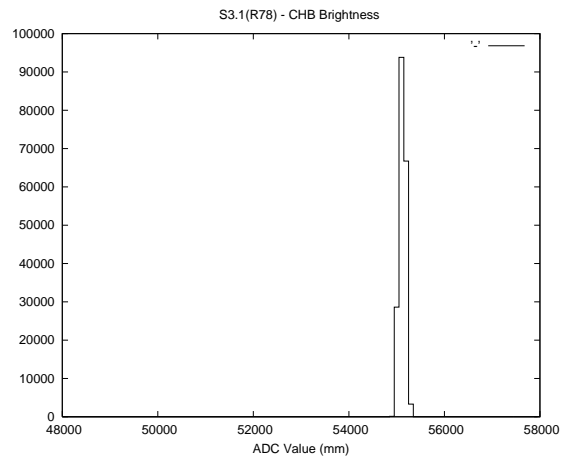

Target Performance Report - S3.1

Report Generated: February 18, 2015,

Last Actuation: 18/02/15 09:01:16

1 Operation Summary

	Last Shift	Total
Actuations:	194.9K	1350.4K
Quadrature Count errors:	0	0
Fiber ADC errors:	0	0
BPS errors (during actuation):	0	0
(R78) Gaps > 3s & < 10s:	0	1
(R78) Gaps > 10s:	2	15
(R78) SP2 Corrections:	0	0
(R78) Capture Over/Under shoots:	0/0	285/83

2 Mechanical Performance

Starting position for the last 2000 actuations.

Starting position width over time.

Acceleration for the last 2000 actuations.

Acceleration over time. Normalised to a temperature 45C using the temperature data collected by the system.

3 Optical Performance

4 BPS Check