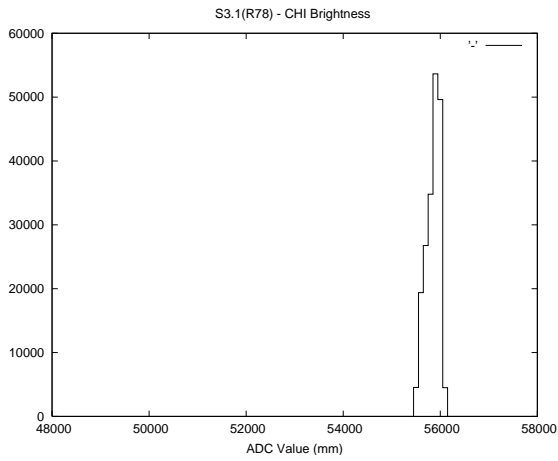

Target Performance Report - S3.1

Report Generated: February 18, 2015,

Last Actuation: 18/02/15 09:01:16

1 Operation Summary

	Last Shift	Total
Actuations:	194.9K	1350.4K
Quadrature Count errors:	0	0
Fiber ADC errors:	0	0
BPS errors (during actuation):	0	0
(R78) Gaps > 3s & < 10s:	0	1
(R78) Gaps > 10s:	2	15
(R78) SP2 Corrections:	0	0
(R78) Capture Over/Under shoots:	0/0	285/83

2 Mechanical Performance

Starting position for the last 2000 actuations.

Starting position width over time.

Acceleration for the last 2000 actuations.

Acceleration over time. Normalised to a temperature 45C using the temperature data collected by the system.

3 Optical Performance

4 BPS Check