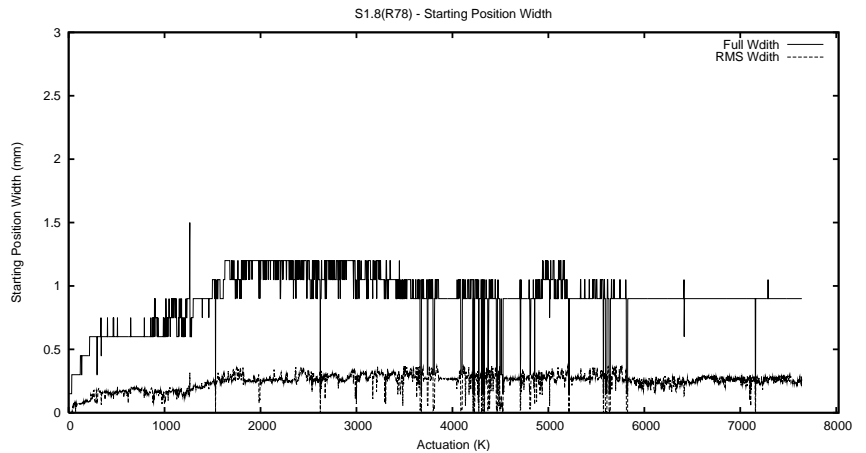

Target Performance Report - S1.8

Report Generated: August 18, 2014,

Last Actuation: 18/08/14 13:46:37

1 Operation Summary

	Last Shift	Total
Actuations:	410.0K	7642.5K
Quadrature Count errors:	0	0
Fiber ADC errors:	0	4
BPS errors (during actuation):	0	1
(R78) Gaps > 3s & < 10s:	1	14
(R78) Gaps > 10s:	2	85
(R78) SP2 Corrections:	14	394
(R78) Capture Over/Under shoots:	631/95	80431/3153

2 Mechanical Performance

Starting position for the last 2000 actuations.

Starting position width over time.

Acceleration for the last 2000 actuations.

Acceleration over time. Normalised to a temperature 45C using the temperature data collected by the system.