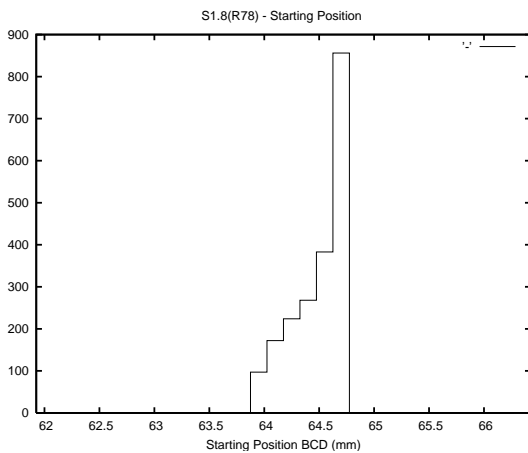

Target Performance Report - S1.8

Report Generated: August 18, 2014,

Last Actuation: 18/08/14 13:46:37

1 Operation Summary

	Last Shift	Total
Actuations:	410.0K	7642.5K
Quadrature Count errors:	0	0
Fiber ADC errors:	0	4
BPS errors (during actuation):	0	1
(R78) Gaps > 3s & < 10s:	1	14
(R78) Gaps > 10s:	2	85
(R78) SP2 Corrections:	14	394
(R78) Capture Over/Under shoots:	631/95	80431/3153

2 Mechanical Performance

Starting position for the last 2000 actuations.

Starting position width over time.

Acceleration for the last 2000 actuations.

Acceleration over time. Normalised to a temperature 45C using the temperature data collected by the system.

3 Optical Performance

4 BPS Check