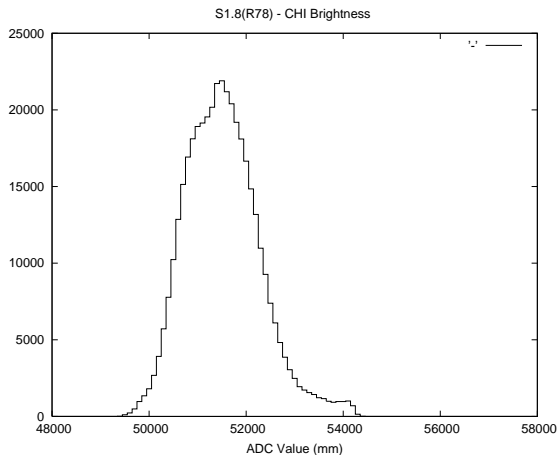

2 Mechanical Performance

Starting position for the last 2000 actuations.

Starting position width over time.

Acceleration for the last 2000 actuations.

Acceleration over time. Normalised to a temperature 45C using the temperature data collected by the system.

3 Optical Performance

4 BPS Check