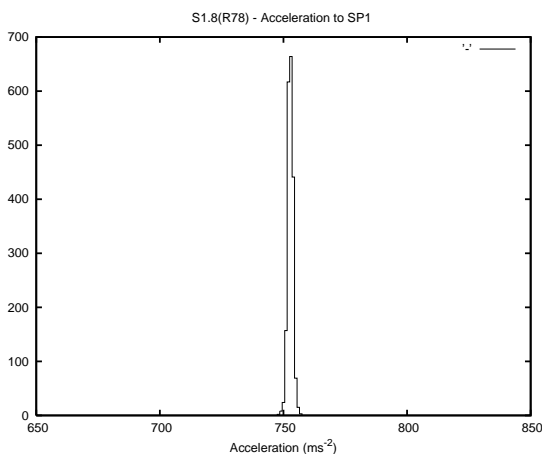

Target Performance Report - S1.8

Report Generated: August 18, 2014,

Last Actuation: 18/08/14 13:46:37

1 Operation Summary

	Last Shift	Total
Actuations:	410.0K	7642.5K
Quadrature Count errors:	0	0
Fiber ADC errors:	0	4
BPS errors (during actuation):	0	1
(R78) Gaps > 3s & < 10s:	1	14
(R78) Gaps > 10s:	2	85
(R78) SP2 Corrections:	14	394
(R78) Capture Over/Under shoots:	631/95	80431/3153

2 Mechanical Performance

Starting position for the last 2000 actuations.

Starting position width over time.

Acceleration for the last 2000 actuations.

Acceleration over time. Normalised to a temperature 45C using the temperature data collected by the system.