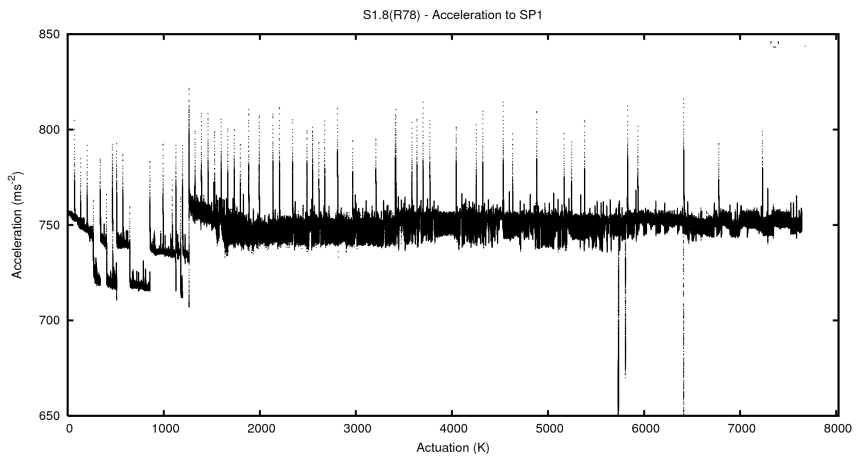

Target Performance Report - S1.8

Report Generated: August 18, 2014,

Last Actuation: 18/08/14 13:46:37

1 Operation Summary

	Last Shift	Total
Actuations:	410.0K	7642.5K
Quadrature Count errors:	0	0
Fiber ADC errors:	0	4
BPS errors (during actuation):	0	1
(R78) Gaps > 3s & < 10s:	1	14
(R78) Gaps > 10s:	2	85
(R78) SP2 Corrections:	14	394
(R78) Capture Over/Under shoots:	631/95	80431/3153

2 Mechanical Performance

Starting position for the last 2000 actuations.

Starting position width over time.

Acceleration for the last 2000 actuations.

Acceleration over time. Normalised to a temperature 45C using the temperature data collected by the system.

3 Optical Performance

4 BPS Check