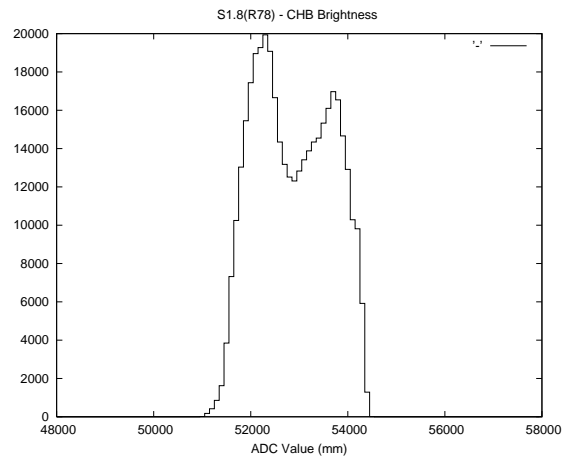

2 Mechanical Performance

Starting position for the last 2000 actuations.

Starting position width over time.

Acceleration for the last 2000 actuations.

Acceleration over time. Normalised to a temperature 45C using the temperature data collected by the system.

3 Optical Performance

4 BPS Check