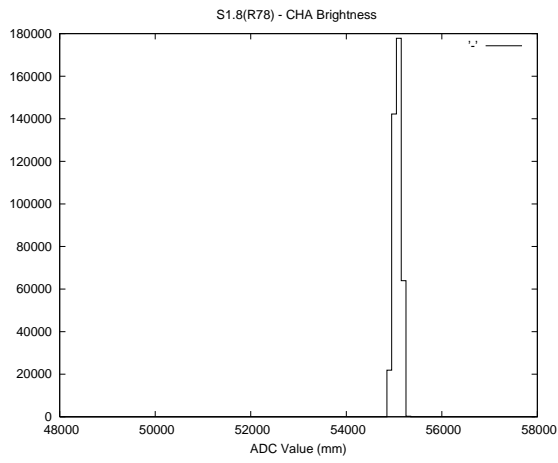

Target Performance Report - S1.8

Report Generated: August 18, 2014,

Last Actuation: 18/08/14 13:46:37

1 Operation Summary

	Last Shift	Total
Actuations:	410.0K	7642.5K
Quadrature Count errors:	0	0
Fiber ADC errors:	0	4
BPS errors (during actuation):	0	1
(R78) Gaps > 3s & < 10s:	1	14
(R78) Gaps > 10s:	2	85
(R78) SP2 Corrections:	14	394
(R78) Capture Over/Under shoots:	631/95	80431/3153

2 Mechanical Performance

Starting position for the last 2000 actuations.

Starting position width over time.

Acceleration for the last 2000 actuations.

Acceleration over time. Normalised to a temperature 45C using the temperature data collected by the system.

3 Optical Performance

4 BPS Check