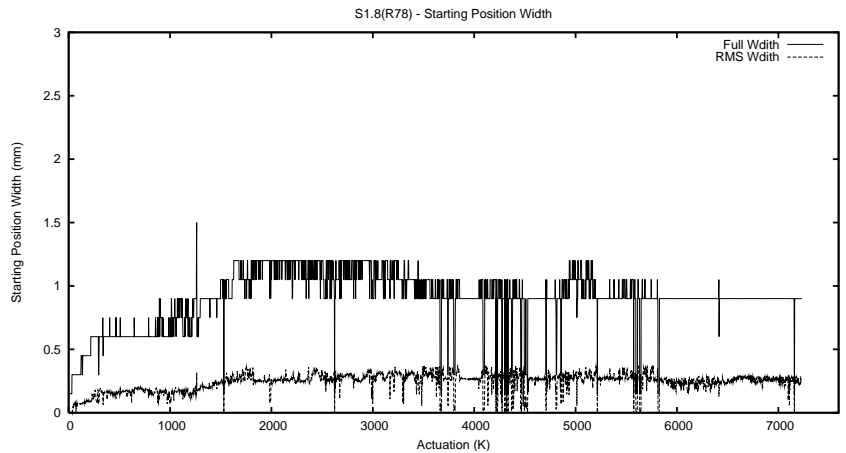

Target Performance Report - S1.8

Report Generated: August 12, 2014,

Last Actuation: 12/08/14 15:26:02

1 Operation Summary

	Last Shift	Total
Actuations:	454.9K	7232.5K
Quadrature Count errors:	0	0
Fiber ADC errors:	0	4
BPS errors (during actuation):	0	1
(R78) Gaps > 3s & < 10s:	0	13
(R78) Gaps > 10s:	3	84
(R78) SP2 Corrections:	4	380
(R78) Capture Over/Under shoots:	1447/24	79800/3058

2 Mechanical Performance

Starting position for the last 2000 actuations.

Starting position width over time.

Acceleration for the last 2000 actuations.

Acceleration over time. Normalised to a temperature 45C using the temperature data collected by the system.