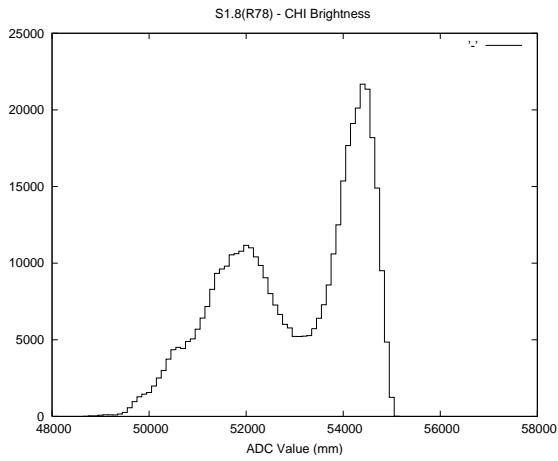

Target Performance Report - S1.8

Report Generated: August 12, 2014,

Last Actuation: 12/08/14 15:26:02

1 Operation Summary

	Last Shift	Total
Actuations:	454.9K	7232.5K
Quadrature Count errors:	0	0
Fiber ADC errors:	0	4
BPS errors (during actuation):	0	1
(R78) Gaps > 3s & < 10s:	0	13
(R78) Gaps > 10s:	3	84
(R78) SP2 Corrections:	4	380
(R78) Capture Over/Under shoots:	1447/24	79800/3058

2 Mechanical Performance

Starting position for the last 2000 actuations.

Starting position width over time.

Acceleration for the last 2000 actuations.

Acceleration over time. Normalised to a temperature 45C using the temperature data collected by the system.

3 Optical Performance

4 BPS Check