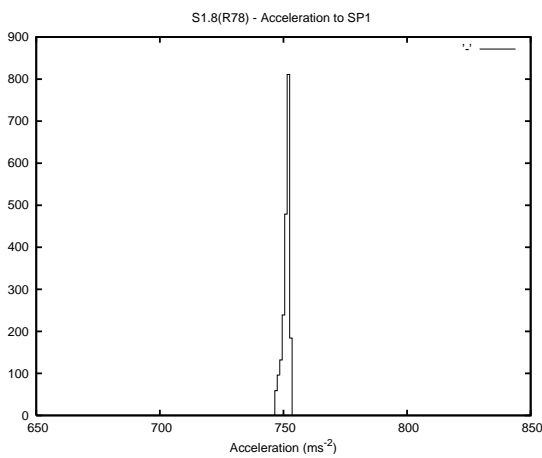

Target Performance Report - S1.8

Report Generated: August 12, 2014,

Last Actuation: 12/08/14 15:26:02

1 Operation Summary

	Last Shift	Total
Actuations:	454.9K	7232.5K
Quadrature Count errors:	0	0
Fiber ADC errors:	0	4
BPS errors (during actuation):	0	1
(R78) Gaps > 3s & < 10s:	0	13
(R78) Gaps > 10s:	3	84
(R78) SP2 Corrections:	4	380
(R78) Capture Over/Under shoots:	1447/24	79800/3058

2 Mechanical Performance

Starting position for the last 2000 actuations.

Starting position width over time.

Acceleration for the last 2000 actuations.

Acceleration over time. Normalised to a temperature 45C using the temperature data collected by the system.