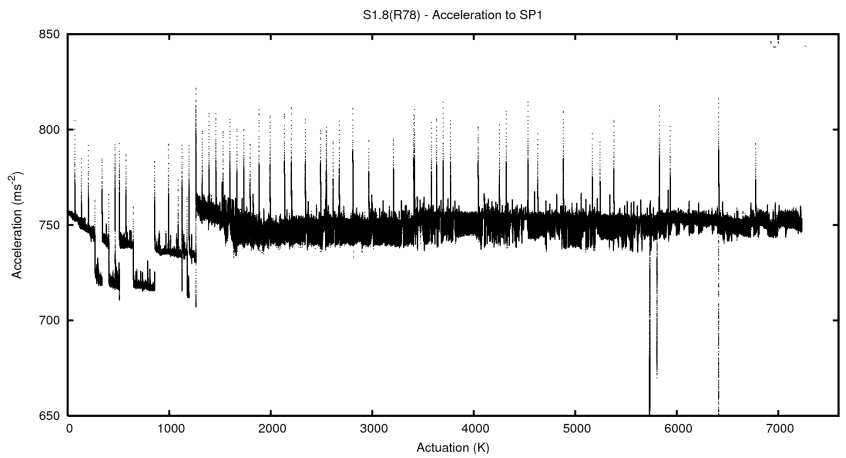

Target Performance Report - S1.8

Report Generated: August 12, 2014,

Last Actuation: 12/08/14 15:26:02

1 Operation Summary

	Last Shift	Total
Actuations:	454.9K	7232.5K
Quadrature Count errors:	0	0
Fiber ADC errors:	0	4
BPS errors (during actuation):	0	1
(R78) Gaps > 3s & < 10s:	0	13
(R78) Gaps > 10s:	3	84
(R78) SP2 Corrections:	4	380
(R78) Capture Over/Under shoots:	1447/24	79800/3058

2 Mechanical Performance

Starting position for the last 2000 actuations.

Starting position width over time.

Acceleration for the last 2000 actuations.

Acceleration over time. Normalised to a temperature 45C using the temperature data collected by the system.

3 Optical Performance

4 BPS Check