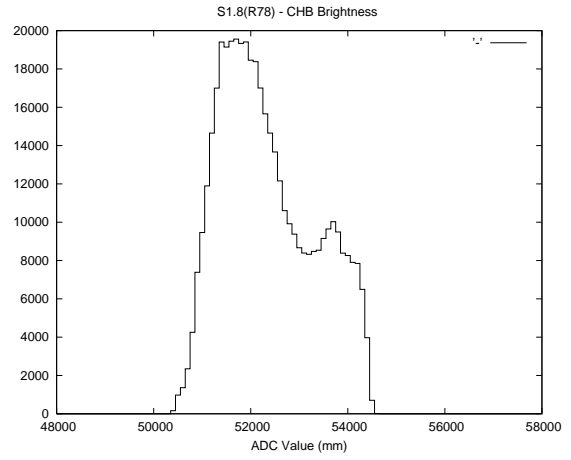

2 Mechanical Performance

Starting position for the last 2000 actuations.

Starting position width over time.

Acceleration for the last 2000 actuations.

Acceleration over time. Normalised to a temperature 45C using the temperature data collected by the system.

3 Optical Performance

4 BPS Check