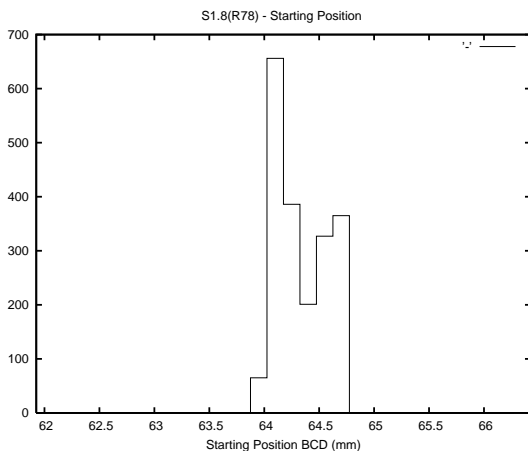

Target Performance Report - S1.8

Report Generated: August 12, 2014,

Last Actuation: 12/08/14 15:26:02

1 Operation Summary

	Last Shift	Total
Actuations:	454.9K	7232.5K
Quadrature Count errors:	0	0
Fiber ADC errors:	0	4
BPS errors (during actuation):	0	1
(R78) Gaps > 3s & < 10s:	0	13
(R78) Gaps > 10s:	3	84
(R78) SP2 Corrections:	4	380
(R78) Capture Over/Under shoots:	1447/24	79800/3058

2 Mechanical Performance

Starting position for the last 2000 actuations.

Starting position width over time.

Acceleration for the last 2000 actuations.

Acceleration over time. Normalised to a temperature 45C using the temperature data collected by the system.

3 Optical Performance

4 BPS Check