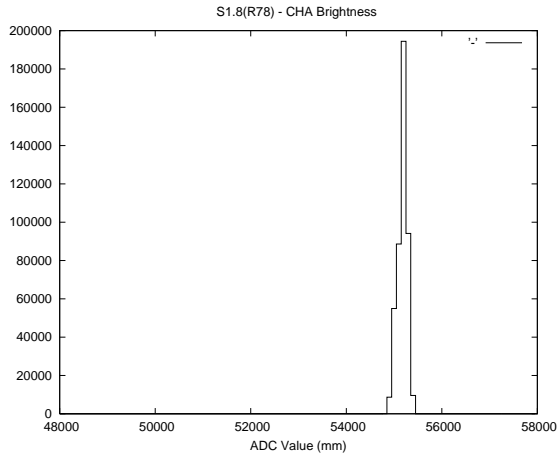

Target Performance Report - S1.8

Report Generated: August 12, 2014,

Last Actuation: 12/08/14 15:26:02

1 Operation Summary

	Last Shift	Total
Actuations:	454.9K	7232.5K
Quadrature Count errors:	0	0
Fiber ADC errors:	0	4
BPS errors (during actuation):	0	1
(R78) Gaps > 3s & < 10s:	0	13
(R78) Gaps > 10s:	3	84
(R78) SP2 Corrections:	4	380
(R78) Capture Over/Under shoots:	1447/24	79800/3058

2 Mechanical Performance

Starting position for the last 2000 actuations.

Starting position width over time.

Acceleration for the last 2000 actuations.

Acceleration over time. Normalised to a temperature 45C using the temperature data collected by the system.

3 Optical Performance

4 BPS Check