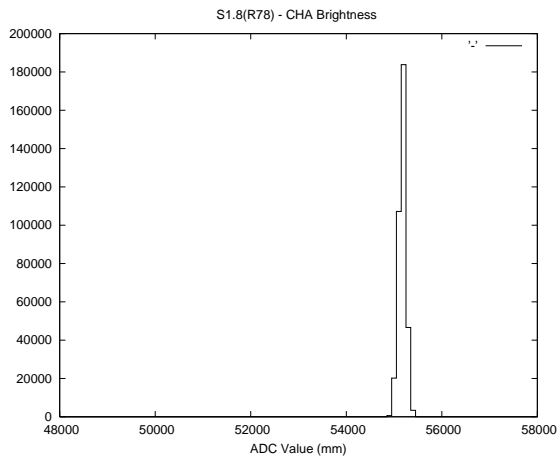

Target Performance Report - S1.8

Report Generated: August 5, 2014,

Last Actuation: 05/08/14 13:55:36

1 Operation Summary

	Last Shift	Total
Actuations:	365.4K	6777.6K
Quadrature Count errors:	0	0
Fiber ADC errors:	3	4
BPS errors (during actuation):	1	1
(R78) Gaps > 3s & < 10s:	0	13
(R78) Gaps > 10s:	2	82
(R78) SP2 Corrections:	8	376
(R78) Capture Over/Under shoots:	1603/38	78353/3034

2 Mechanical Performance

Starting position for the last 2000 actuations.

Starting position width over time.

Acceleration for the last 2000 actuations.

Acceleration over time. Normalised to a temperature 45C using the temperature data collected by the system.

3 Optical Performance

4 BPS Check