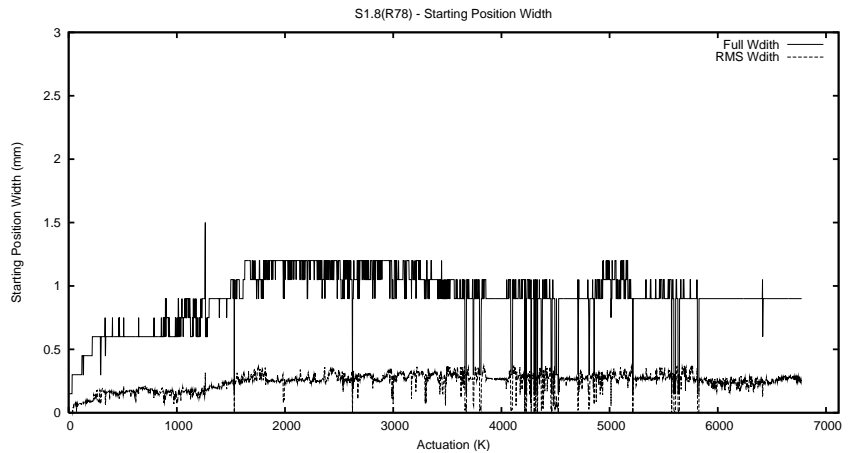

Target Performance Report - S1.8

Report Generated: August 5, 2014,

Last Actuation: 05/08/14 13:55:36

1 Operation Summary

	Last Shift	Total
Actuations:	365.4K	6777.6K
Quadrature Count errors:	0	0
Fiber ADC errors:	3	4
BPS errors (during actuation):	1	1
(R78) Gaps > 3s & < 10s:	0	13
(R78) Gaps > 10s:	2	82
(R78) SP2 Corrections:	8	376
(R78) Capture Over/Under shoots:	1603/38	78353/3034

2 Mechanical Performance

Starting position for the last 2000 actuations.

Starting position width over time.

Acceleration for the last 2000 actuations.

Acceleration over time. Normalised to a temperature 45C using the temperature data collected by the system.