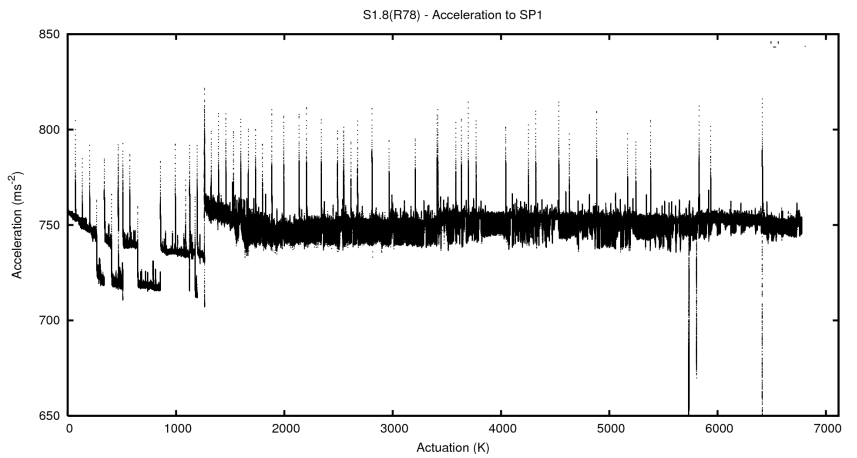

Target Performance Report - S1.8

Report Generated: August 5, 2014,

Last Actuation: 05/08/14 13:55:36

1 Operation Summary

	Last Shift	Total
Actuations:	365.4K	6777.6K
Quadrature Count errors:	0	0
Fiber ADC errors:	3	4
BPS errors (during actuation):	1	1
(R78) Gaps > 3s & < 10s:	0	13
(R78) Gaps > 10s:	2	82
(R78) SP2 Corrections:	8	376
(R78) Capture Over/Under shoots:	1603/38	78353/3034

2 Mechanical Performance

Starting position for the last 2000 actuations.

Starting position width over time.

Acceleration for the last 2000 actuations.

Acceleration over time. Normalised to a temperature 45C using the temperature data collected by the system.

3 Optical Performance

4 BPS Check