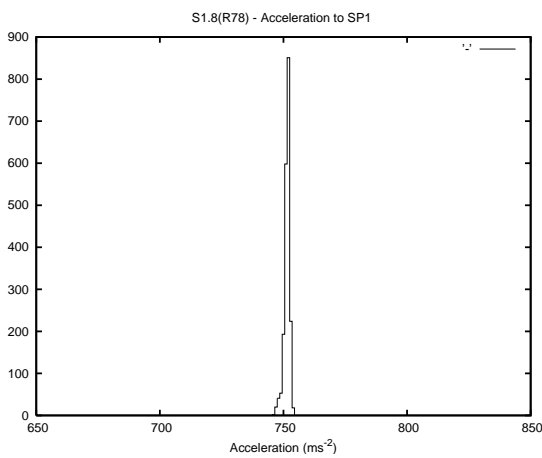

Target Performance Report - S1.8

Report Generated: August 5, 2014,

Last Actuation: 05/08/14 13:55:36

1 Operation Summary

	Last Shift	Total
Actuations:	365.4K	6777.6K
Quadrature Count errors:	0	0
Fiber ADC errors:	3	4
BPS errors (during actuation):	1	1
(R78) Gaps > 3s & < 10s:	0	13
(R78) Gaps > 10s:	2	82
(R78) SP2 Corrections:	8	376
(R78) Capture Over/Under shoots:	1603/38	78353/3034

2 Mechanical Performance

Starting position for the last 2000 actuations.

Starting position width over time.

Acceleration for the last 2000 actuations.

Acceleration over time. Normalised to a temperature 45C using the temperature data collected by the system.