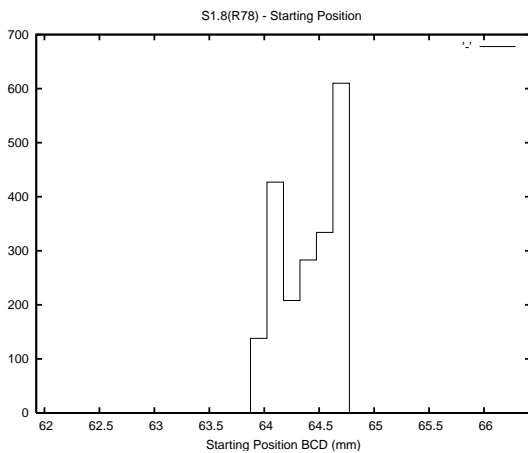

Target Performance Report - S1.8

Report Generated: August 5, 2014,

Last Actuation: 05/08/14 13:55:36

1 Operation Summary

	Last Shift	Total
Actuations:	365.4K	6777.6K
Quadrature Count errors:	0	0
Fiber ADC errors:	3	4
BPS errors (during actuation):	1	1
(R78) Gaps > 3s & < 10s:	0	13
(R78) Gaps > 10s:	2	82
(R78) SP2 Corrections:	8	376
(R78) Capture Over/Under shoots:	1603/38	78353/3034

2 Mechanical Performance

Starting position for the last 2000 actuations.

Starting position width over time.

Acceleration for the last 2000 actuations.

Acceleration over time. Normalised to a temperature 45C using the temperature data collected by the system.

3 Optical Performance

4 BPS Check