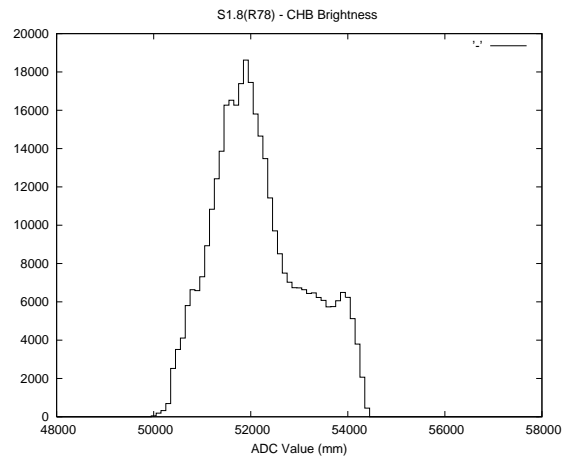

2 Mechanical Performance

Starting position for the last 2000 actuations.

Starting position width over time.

Acceleration for the last 2000 actuations.

Acceleration over time. Normalised to a temperature 45C using the temperature data collected by the system.

3 Optical Performance

4 BPS Check