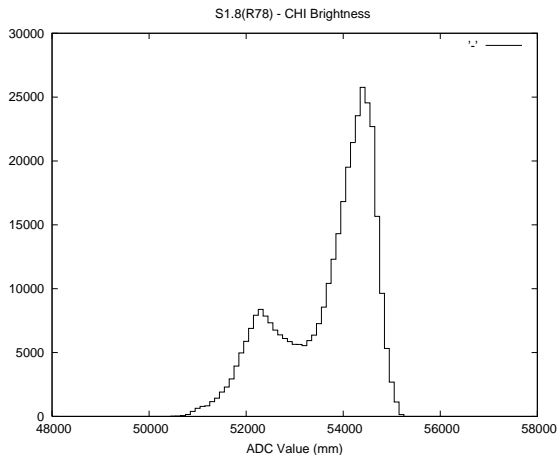

Target Performance Report - S1.8

Report Generated: August 5, 2014,

Last Actuation: 05/08/14 13:55:36

1 Operation Summary

	Last Shift	Total
Actuations:	365.4K	6777.6K
Quadrature Count errors:	0	0
Fiber ADC errors:	3	4
BPS errors (during actuation):	1	1
(R78) Gaps > 3s & < 10s:	0	13
(R78) Gaps > 10s:	2	82
(R78) SP2 Corrections:	8	376
(R78) Capture Over/Under shoots:	1603/38	78353/3034

2 Mechanical Performance

Starting position for the last 2000 actuations.

Starting position width over time.

Acceleration for the last 2000 actuations.

Acceleration over time. Normalised to a temperature 45C using the temperature data collected by the system.

3 Optical Performance

4 BPS Check