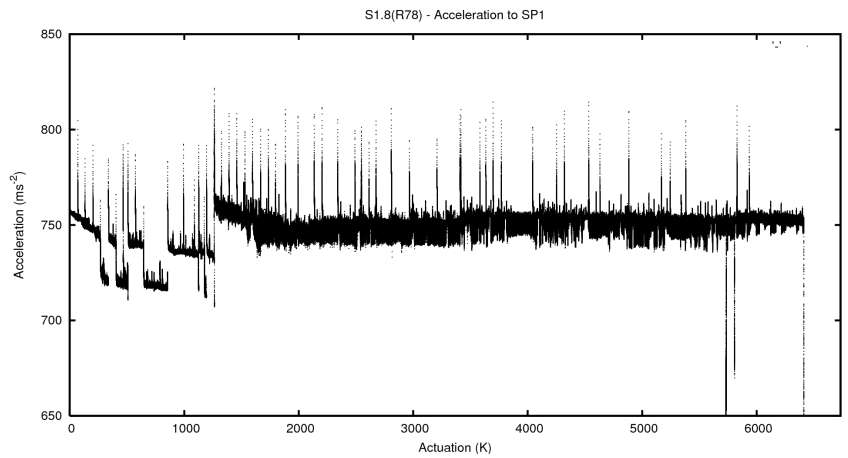

Target Performance Report - S1.8

Report Generated: July 29, 2014,

Last Actuation: 29/07/14 13:02:15

1 Operation Summary

	Last Shift	Total
Actuations:	476.5K	6412.3K
Quadrature Count errors:	0	0
Fiber ADC errors:	3	4
BPS errors (during actuation):	1	1
(R78) Gaps > 3s & < 10s:	0	13
(R78) Gaps > 10s:	2	81
(R78) SP2 Corrections:	0	368
(R78) Capture Over/Under shoots:	3/19	76750/2996

2 Mechanical Performance

Starting position for the last 2000 actuations.

Starting position width over time.

Acceleration for the last 2000 actuations.

Acceleration over time. Normalised to a temperature 45C using the temperature data collected by the system.

3 Optical Performance

4 BPS Check