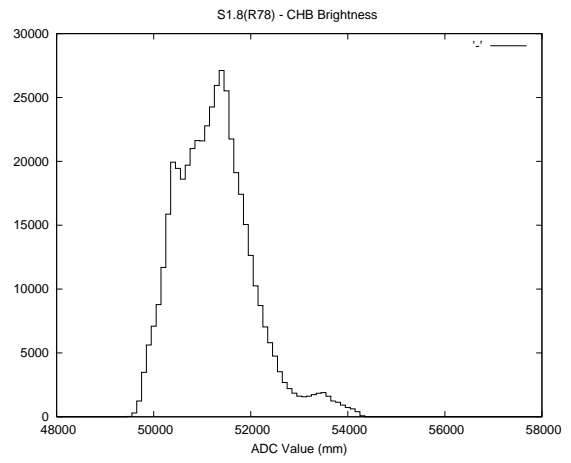

2 Mechanical Performance

Starting position for the last 2000 actuations.

Starting position width over time.

Acceleration for the last 2000 actuations.

Acceleration over time. Normalised to a temperature 45C using the temperature data collected by the system.

3 Optical Performance

4 BPS Check