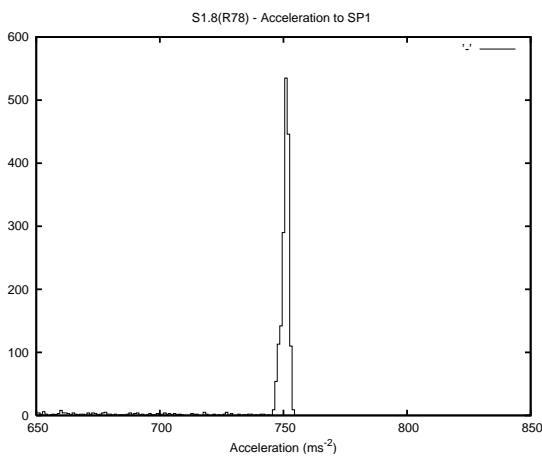

Target Performance Report - S1.8

Report Generated: July 29, 2014,

Last Actuation: 29/07/14 13:02:15

1 Operation Summary

	Last Shift	Total
Actuations:	476.5K	6412.3K
Quadrature Count errors:	0	0
Fiber ADC errors:	3	4
BPS errors (during actuation):	1	1
(R78) Gaps > 3s & < 10s:	0	13
(R78) Gaps > 10s:	2	81
(R78) SP2 Corrections:	0	368
(R78) Capture Over/Under shoots:	3/19	76750/2996

2 Mechanical Performance

Starting position for the last 2000 actuations.

Starting position width over time.

Acceleration for the last 2000 actuations.

Acceleration over time. Normalised to a temperature 45C using the temperature data collected by the system.