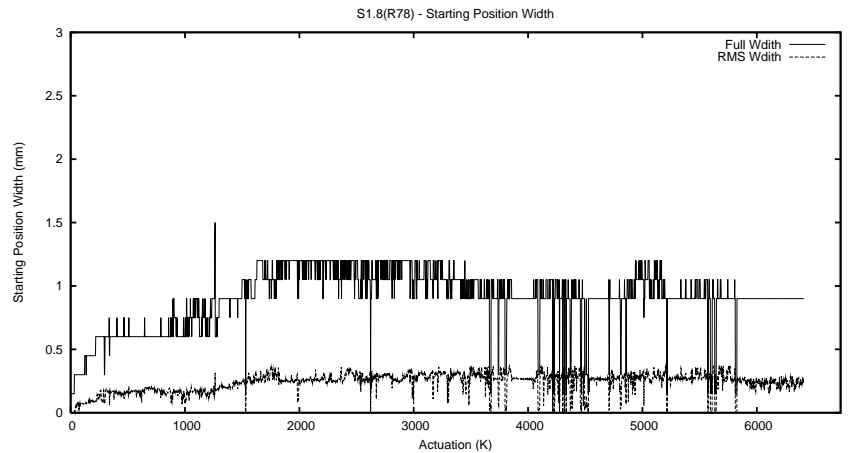

Target Performance Report - S1.8

Report Generated: July 29, 2014,

Last Actuation: 29/07/14 13:02:15

1 Operation Summary

	Last Shift	Total
Actuations:	476.5K	6412.3K
Quadrature Count errors:	0	0
Fiber ADC errors:	3	4
BPS errors (during actuation):	1	1
(R78) Gaps > 3s & < 10s:	0	13
(R78) Gaps > 10s:	2	81
(R78) SP2 Corrections:	0	368
(R78) Capture Over/Under shoots:	3/19	76750/2996

2 Mechanical Performance

Starting position for the last 2000 actuations.

Starting position width over time.

Acceleration for the last 2000 actuations.

Acceleration over time. Normalised to a temperature 45C using the temperature data collected by the system.