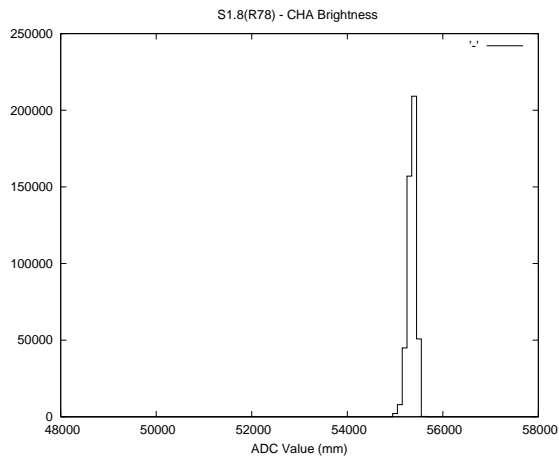

Target Performance Report - S1.8

Report Generated: July 29, 2014,

Last Actuation: 29/07/14 13:02:15

1 Operation Summary

	Last Shift	Total
Actuations:	476.5K	6412.3K
Quadrature Count errors:	0	0
Fiber ADC errors:	3	4
BPS errors (during actuation):	1	1
(R78) Gaps > 3s & < 10s:	0	13
(R78) Gaps > 10s:	2	81
(R78) SP2 Corrections:	0	368
(R78) Capture Over/Under shoots:	3/19	76750/2996

2 Mechanical Performance

Starting position for the last 2000 actuations.

Starting position width over time.

Acceleration for the last 2000 actuations.

Acceleration over time. Normalised to a temperature 45C using the temperature data collected by the system.

3 Optical Performance

4 BPS Check