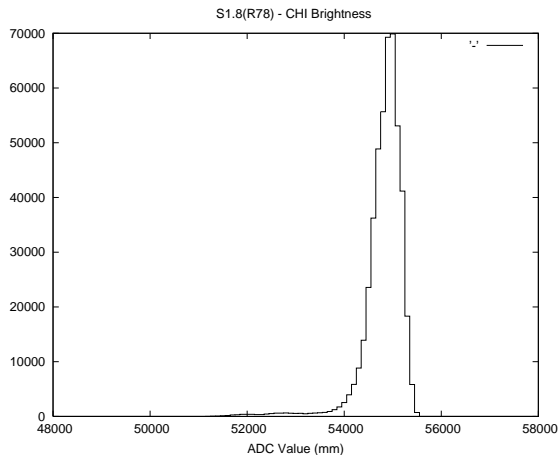

2 Mechanical Performance

Starting position for the last 2000 actuations.

Starting position width over time.

Acceleration for the last 2000 actuations.

Acceleration over time. Normalised to a temperature 45C using the temperature data collected by the system.

3 Optical Performance

4 BPS Check