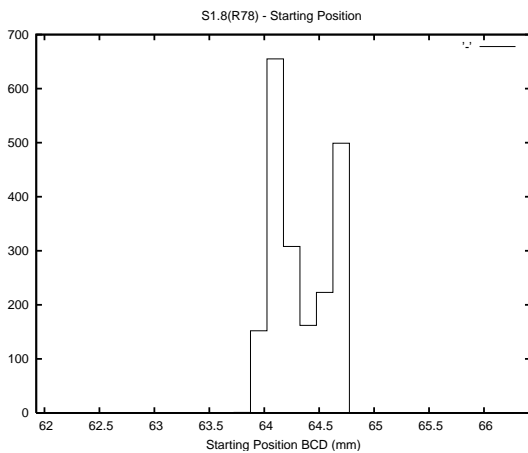

Target Performance Report - S1.8

Report Generated: July 29, 2014,

Last Actuation: 29/07/14 13:02:15

1 Operation Summary

	Last Shift	Total
Actuations:	476.5K	6412.3K
Quadrature Count errors:	0	0
Fiber ADC errors:	3	4
BPS errors (during actuation):	1	1
(R78) Gaps > 3s & < 10s:	0	13
(R78) Gaps > 10s:	2	81
(R78) SP2 Corrections:	0	368
(R78) Capture Over/Under shoots:	3/19	76750/2996

2 Mechanical Performance

Starting position for the last 2000 actuations.

Starting position width over time.

Acceleration for the last 2000 actuations.

Acceleration over time. Normalised to a temperature 45C using the temperature data collected by the system.

3 Optical Performance

4 BPS Check