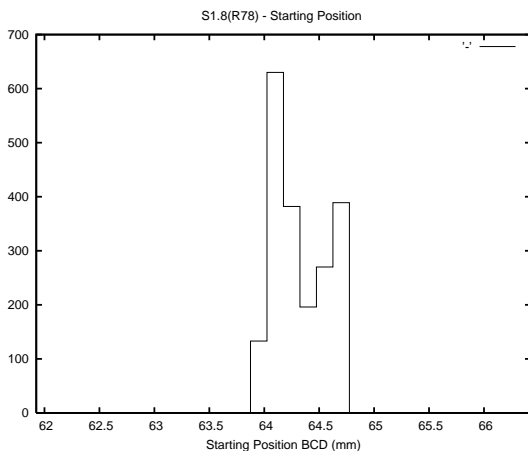

## 1 Operation Summary

	Last Shift	Total
Actuations:	107.0K	5935.8K
Quadrature Count errors:	0	0
Fiber ADC errors:	0	1
BPS errors (during actuation):	0	0
(R78) Gaps > 3s & < 10s:	2	13
(R78) Gaps > 10s:	2	80
(R78) SP2 Corrections:	8	368
(R78) Capture Over/Under shoots:	396/40	76747/2977

## 2 Mechanical Performance

Starting position for the last 2000 actuations.

Starting position width over time.

Acceleration for the last 2000 actuations.

Acceleration over time. Normalised to a temperature 45C using the temperature data collected by the system.

### 3 Optical Performance