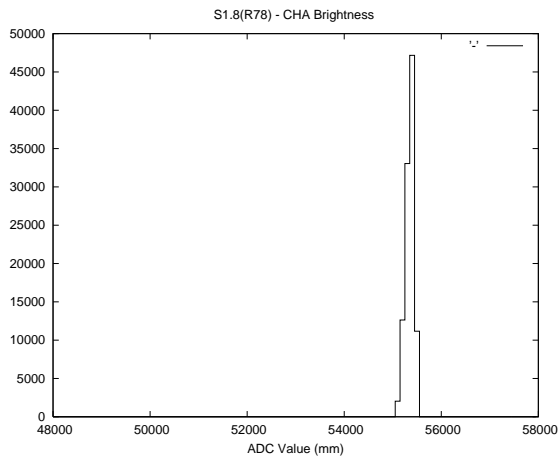

## 1 Operation Summary

	Last Shift	Total
Actuations:	107.0K	5935.8K
Quadrature Count errors:	0	0
Fiber ADC errors:	0	1
BPS errors (during actuation):	0	0
(R78) Gaps > 3s & < 10s:	2	13
(R78) Gaps > 10s:	2	80
(R78) SP2 Corrections:	8	368
(R78) Capture Over/Under shoots:	396/40	76747/2977

## 2 Mechanical Performance

Starting position for the last 2000 actuations.

Starting position width over time.

Acceleration for the last 2000 actuations.

Acceleration over time. Normalised to a temperature 45C using the temperature data collected by the system.

### 3 Optical Performance