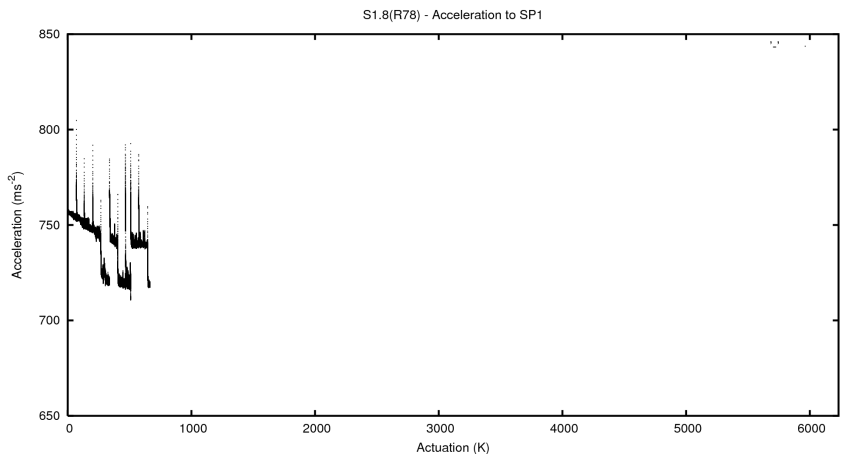

## 2 Mechanical Performance

Starting position for the last 2000 actuations.

Starting position width over time.

Acceleration for the last 2000 actuations.

Acceleration over time. Normalised to a temperature 45C using the temperature data collected by the system.

### 3 Optical Performance