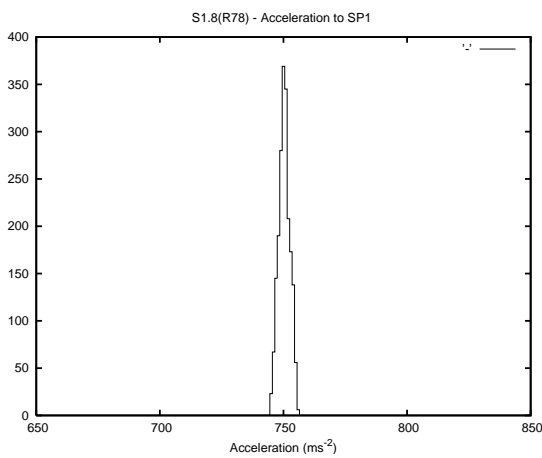

## 1 Operation Summary

	Last Shift	Total
Actuations:	107.0K	5935.8K
Quadrature Count errors:	0	0
Fiber ADC errors:	0	1
BPS errors (during actuation):	0	0
(R78) Gaps > 3s & < 10s:	2	13
(R78) Gaps > 10s:	2	80
(R78) SP2 Corrections:	8	368
(R78) Capture Over/Under shoots:	396/40	76747/2977

## 2 Mechanical Performance

Starting position for the last 2000 actuations.

Starting position width over time.

Acceleration for the last 2000 actuations.

Acceleration over time. Normalised to a temperature 45C using the temperature data collected by the system.