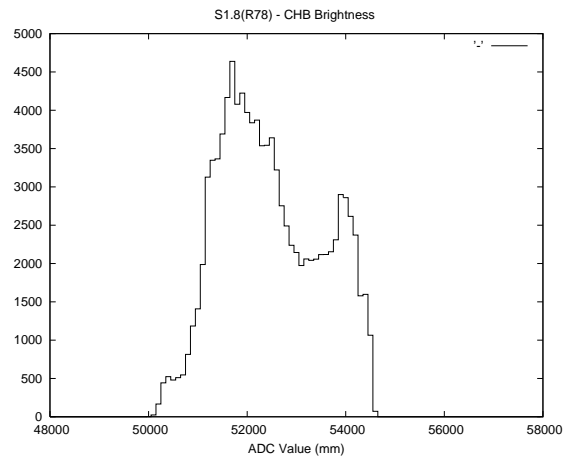

## 2 Mechanical Performance

Starting position for the last 2000 actuations.

Starting position width over time.

Acceleration for the last 2000 actuations.

Acceleration over time. Normalised to a temperature 45C using the temperature data collected by the system.

### 3 Optical Performance