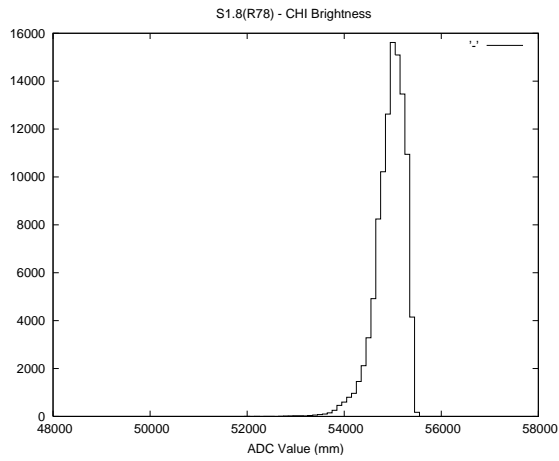

## 2 Mechanical Performance

Starting position for the last 2000 actuations.

Starting position width over time.

Acceleration for the last 2000 actuations.

Acceleration over time. Normalised to a temperature 45C using the temperature data collected by the system.

### 3 Optical Performance