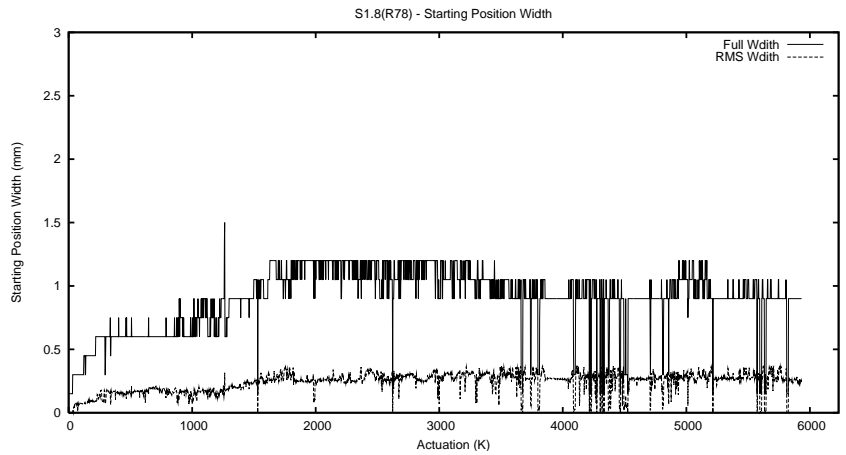

## 1 Operation Summary

	Last Shift	Total
Actuations:	107.0K	5935.8K
Quadrature Count errors:	0	0
Fiber ADC errors:	0	1
BPS errors (during actuation):	0	0
(R78) Gaps > 3s & < 10s:	2	13
(R78) Gaps > 10s:	2	80
(R78) SP2 Corrections:	8	368
(R78) Capture Over/Under shoots:	396/40	76747/2977

## 2 Mechanical Performance

Starting position for the last 2000 actuations.

Starting position width over time.

Acceleration for the last 2000 actuations.

Acceleration over time. Normalised to a temperature 45C using the temperature data collected by the system.