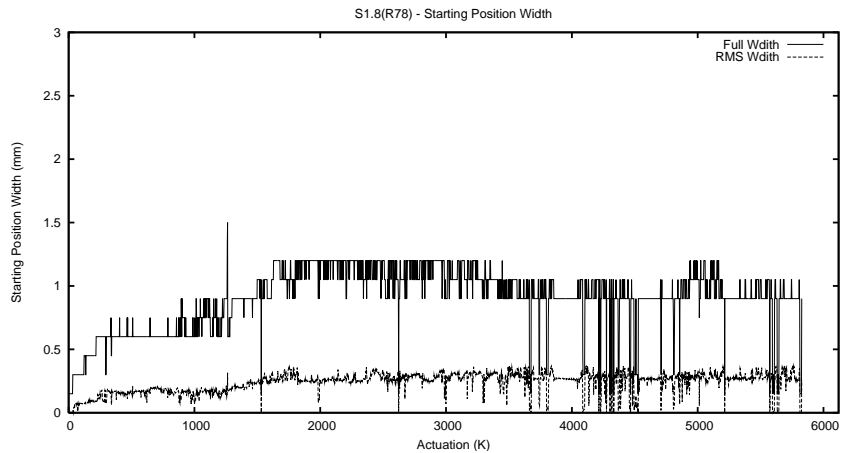

Target Performance Report - S1.8

Report Generated: July 21, 2014,

Last Actuation: 19/07/14 16:54:29

1 Operation Summary

	Last Shift	Total
Actuations:	447.9K	5828.8K
Quadrature Count errors:	0	0
Fiber ADC errors:	0	1
BPS errors (during actuation):	0	0
(R78) Gaps > 3s & < 10s:	0	11
(R78) Gaps > 10s:	2	79
(R78) SP2 Corrections:	27	360
(R78) Capture Over/Under shoots:	12407/257	76351/2937

2 Mechanical Performance

Starting position for the last 2000 actuations.

Starting position width over time.

Acceleration for the last 2000 actuations.

Acceleration over time. Normalised to a temperature 45C using the temperature data collected by the system.