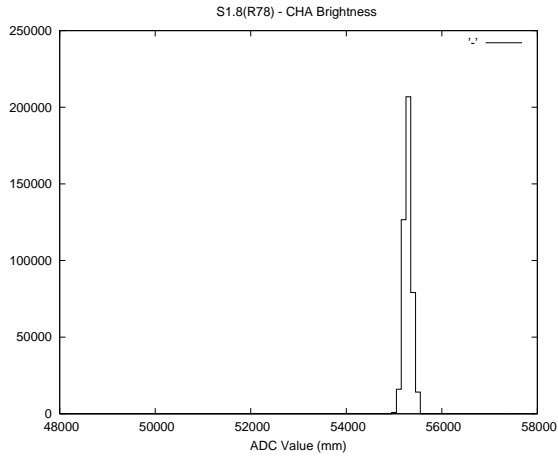

Target Performance Report - S1.8

Report Generated: July 21, 2014,

Last Actuation: 19/07/14 16:54:29

1 Operation Summary

	Last Shift	Total
Actuations:	447.9K	5828.8K
Quadrature Count errors:	0	0
Fiber ADC errors:	0	1
BPS errors (during actuation):	0	0
(R78) Gaps > 3s & < 10s:	0	11
(R78) Gaps > 10s:	2	79
(R78) SP2 Corrections:	27	360
(R78) Capture Over/Under shoots:	12407/257	76351/2937

2 Mechanical Performance

Starting position for the last 2000 actuations.

Starting position width over time.

Acceleration for the last 2000 actuations.

Acceleration over time. Normalised to a temperature 45C using the temperature data collected by the system.

3 Optical Performance

4 BPS Check