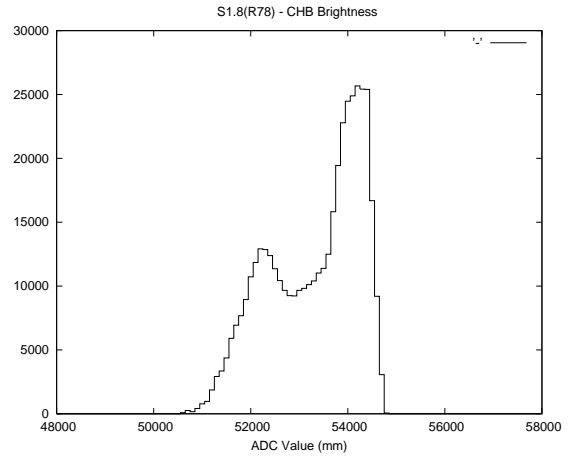

2 Mechanical Performance

Starting position for the last 2000 actuations.

Starting position width over time.

Acceleration for the last 2000 actuations.

Acceleration over time. Normalised to a temperature 45C using the temperature data collected by the system.

3 Optical Performance

4 BPS Check