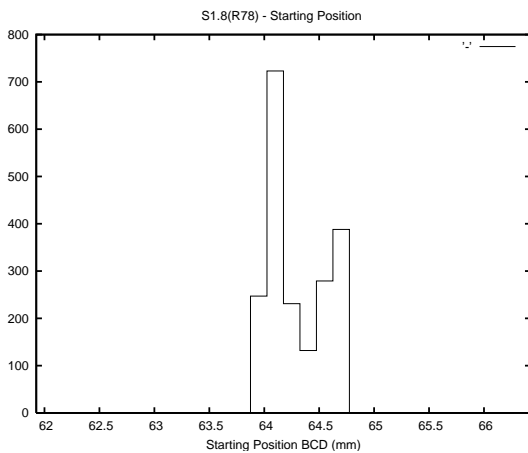

Target Performance Report - S1.8

Report Generated: July 21, 2014,

Last Actuation: 19/07/14 16:54:29

1 Operation Summary

	Last Shift	Total
Actuations:	447.9K	5828.8K
Quadrature Count errors:	0	0
Fiber ADC errors:	0	1
BPS errors (during actuation):	0	0
(R78) Gaps > 3s & < 10s:	0	11
(R78) Gaps > 10s:	2	79
(R78) SP2 Corrections:	27	360
(R78) Capture Over/Under shoots:	12407/257	76351/2937

2 Mechanical Performance

Starting position for the last 2000 actuations.

Starting position width over time.

Acceleration for the last 2000 actuations.

Acceleration over time. Normalised to a temperature 45C using the temperature data collected by the system.

3 Optical Performance

4 BPS Check