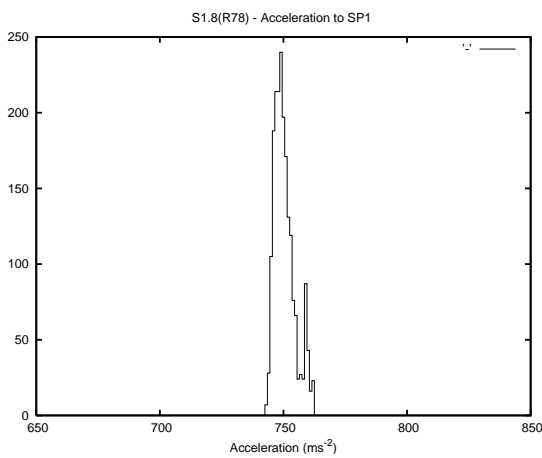

Target Performance Report - S1.8

Report Generated: July 21, 2014,

Last Actuation: 19/07/14 16:54:29

1 Operation Summary

	Last Shift	Total
Actuations:	447.9K	5828.8K
Quadrature Count errors:	0	0
Fiber ADC errors:	0	1
BPS errors (during actuation):	0	0
(R78) Gaps > 3s & < 10s:	0	11
(R78) Gaps > 10s:	2	79
(R78) SP2 Corrections:	27	360
(R78) Capture Over/Under shoots:	12407/257	76351/2937

2 Mechanical Performance

Starting position for the last 2000 actuations.

Starting position width over time.

Acceleration for the last 2000 actuations.

Acceleration over time. Normalised to a temperature 45C using the temperature data collected by the system.