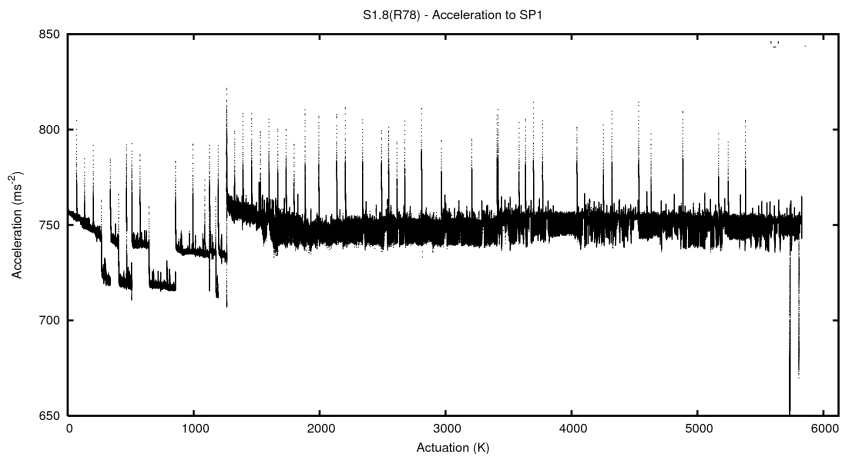

Target Performance Report - S1.8

Report Generated: July 21, 2014,

Last Actuation: 19/07/14 16:54:29

1 Operation Summary

	Last Shift	Total
Actuations:	447.9K	5828.8K
Quadrature Count errors:	0	0
Fiber ADC errors:	0	1
BPS errors (during actuation):	0	0
(R78) Gaps > 3s & < 10s:	0	11
(R78) Gaps > 10s:	2	79
(R78) SP2 Corrections:	27	360
(R78) Capture Over/Under shoots:	12407/257	76351/2937

2 Mechanical Performance

Starting position for the last 2000 actuations.

Starting position width over time.

Acceleration for the last 2000 actuations.

Acceleration over time. Normalised to a temperature 45C using the temperature data collected by the system.

3 Optical Performance

4 BPS Check