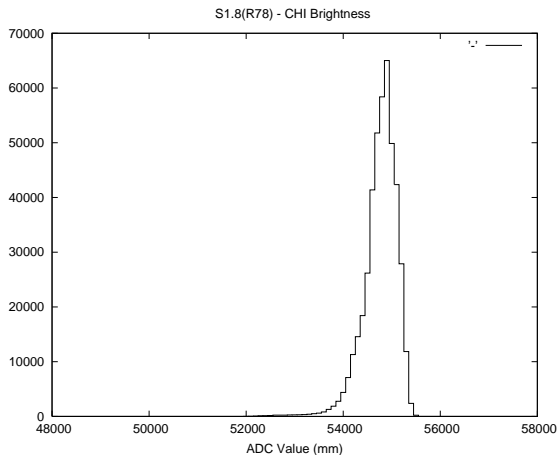

2 Mechanical Performance

Starting position for the last 2000 actuations.

Starting position width over time.

Acceleration for the last 2000 actuations.

Acceleration over time. Normalised to a temperature 45C using the temperature data collected by the system.

3 Optical Performance

4 BPS Check