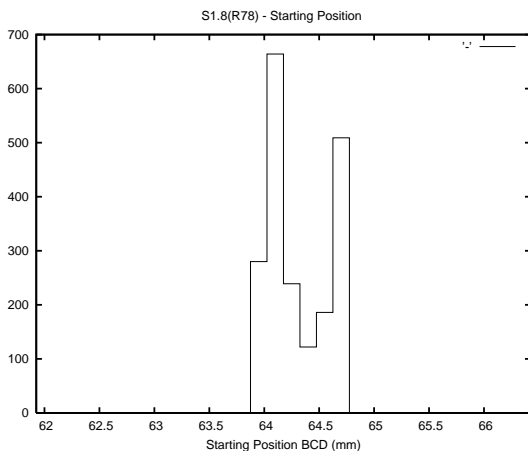

Target Performance Report - S1.8

Report Generated: July 9, 2014,

Last Actuation: 09/07/14 11:24:23

1 Operation Summary

	Last Shift	Total
Actuations:	76.7K	5244.5K
Quadrature Count errors:	0	0
Fiber ADC errors:	0	1
BPS errors (during actuation):	0	0
(R78) Gaps > 3s & < 10s:	0	11
(R78) Gaps > 10s:	2	77
(R78) SP2 Corrections:	11	326
(R78) Capture Over/Under shoots:	1520/103	53226/2616

2 Mechanical Performance

Starting position for the last 2000 actuations.

Starting position width over time.

Acceleration for the last 2000 actuations.

Acceleration over time. Normalised to a temperature 45C using the temperature data collected by the system.

3 Optical Performance

4 BPS Check