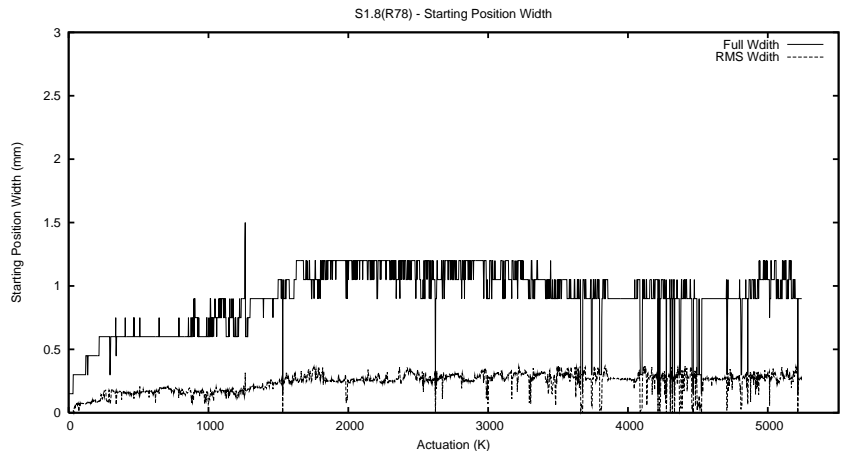

Target Performance Report - S1.8

Report Generated: July 9, 2014,

Last Actuation: 09/07/14 11:24:23

1 Operation Summary

	Last Shift	Total
Actuations:	76.7K	5244.5K
Quadrature Count errors:	0	0
Fiber ADC errors:	0	1
BPS errors (during actuation):	0	0
(R78) Gaps > 3s & < 10s:	0	11
(R78) Gaps > 10s:	2	77
(R78) SP2 Corrections:	11	326
(R78) Capture Over/Under shoots:	1520/103	53226/2616

2 Mechanical Performance

Starting position for the last 2000 actuations.

Starting position width over time.

Acceleration for the last 2000 actuations.

Acceleration over time. Normalised to a temperature 45C using the temperature data collected by the system.