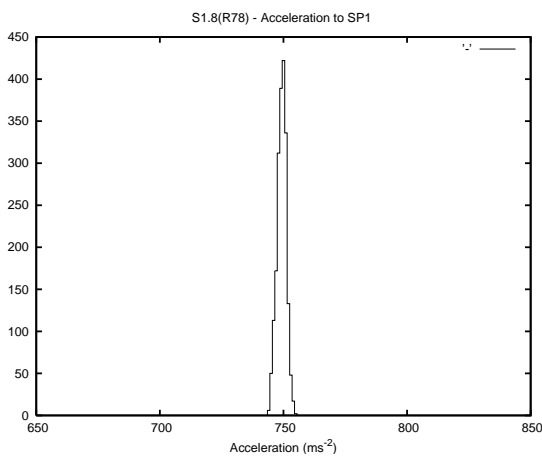

Target Performance Report - S1.8

Report Generated: July 9, 2014,

Last Actuation: 09/07/14 11:24:23

1 Operation Summary

	Last Shift	Total
Actuations:	76.7K	5244.5K
Quadrature Count errors:	0	0
Fiber ADC errors:	0	1
BPS errors (during actuation):	0	0
(R78) Gaps > 3s & < 10s:	0	11
(R78) Gaps > 10s:	2	77
(R78) SP2 Corrections:	11	326
(R78) Capture Over/Under shoots:	1520/103	53226/2616

2 Mechanical Performance

Starting position for the last 2000 actuations.

Starting position width over time.

Acceleration for the last 2000 actuations.

Acceleration over time. Normalised to a temperature 45C using the temperature data collected by the system.