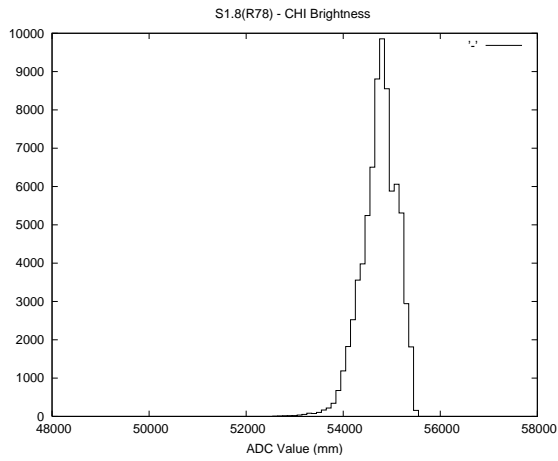

Target Performance Report - S1.8

Report Generated: July 9, 2014,

Last Actuation: 09/07/14 11:24:23

1 Operation Summary

	Last Shift	Total
Actuations:	76.7K	5244.5K
Quadrature Count errors:	0	0
Fiber ADC errors:	0	1
BPS errors (during actuation):	0	0
(R78) Gaps > 3s & < 10s:	0	11
(R78) Gaps > 10s:	2	77
(R78) SP2 Corrections:	11	326
(R78) Capture Over/Under shoots:	1520/103	53226/2616

2 Mechanical Performance

Starting position for the last 2000 actuations.

Starting position width over time.

Acceleration for the last 2000 actuations.

Acceleration over time. Normalised to a temperature 45C using the temperature data collected by the system.

3 Optical Performance

4 BPS Check