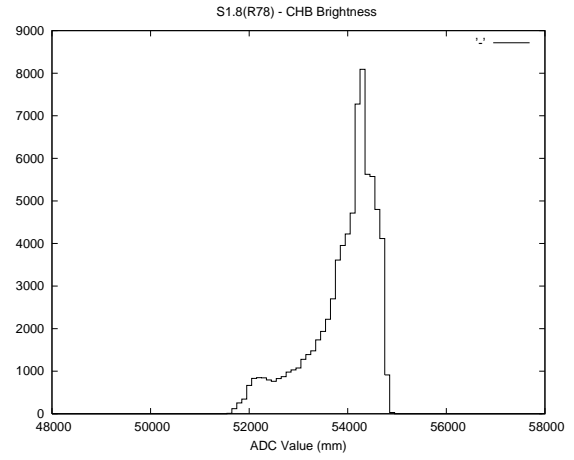

2 Mechanical Performance

Starting position for the last 2000 actuations.

Starting position width over time.

Acceleration for the last 2000 actuations.

Acceleration over time. Normalised to a temperature 45C using the temperature data collected by the system.

3 Optical Performance

4 BPS Check