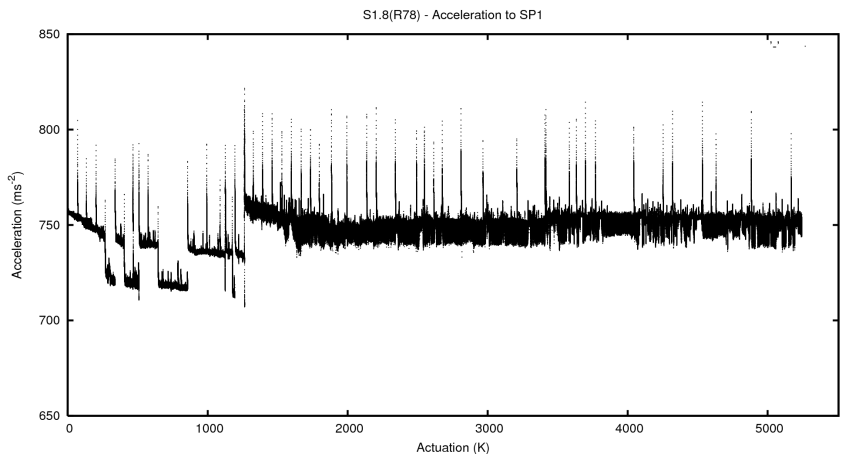

Target Performance Report - S1.8

Report Generated: July 9, 2014,

Last Actuation: 09/07/14 11:24:23

1 Operation Summary

	Last Shift	Total
Actuations:	76.7K	5244.5K
Quadrature Count errors:	0	0
Fiber ADC errors:	0	1
BPS errors (during actuation):	0	0
(R78) Gaps > 3s & < 10s:	0	11
(R78) Gaps > 10s:	2	77
(R78) SP2 Corrections:	11	326
(R78) Capture Over/Under shoots:	1520/103	53226/2616

2 Mechanical Performance

Starting position for the last 2000 actuations.

Starting position width over time.

Acceleration for the last 2000 actuations.

Acceleration over time. Normalised to a temperature 45C using the temperature data collected by the system.

3 Optical Performance

4 BPS Check