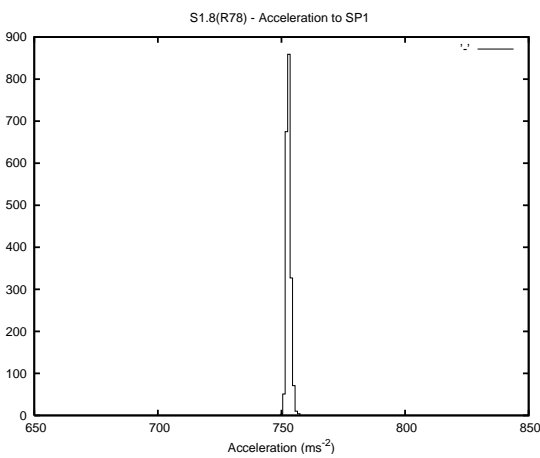

Target Performance Report - S1.8

Report Generated: June 28, 2014,

Last Actuation: 28/06/14 09:00:58

1 Operation Summary

	Last Shift	Total
Actuations:	252.1K	4883.4K
Quadrature Count errors:	0	0
Fiber ADC errors:	0	1
BPS errors (during actuation):	0	0
(R78) Gaps > 3s & < 10s:	0	11
(R78) Gaps > 10s:	2	75
(R78) SP2 Corrections:	13	295
(R78) Capture Over/Under shoots:	6041/121	49828/2372

2 Mechanical Performance

Starting position for the last 2000 actuations.

Starting position width over time.

Acceleration for the last 2000 actuations.

Acceleration over time. Normalised to a temperature 45C using the temperature data collected by the system.