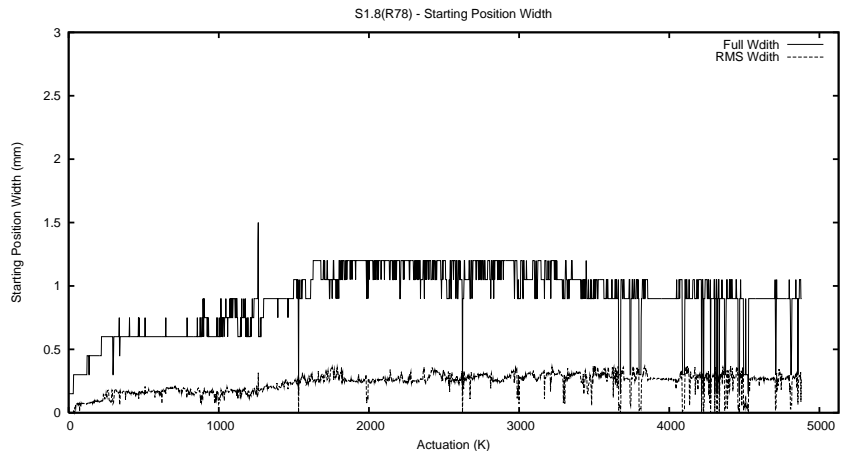

Target Performance Report - S1.8

Report Generated: June 28, 2014,

Last Actuation: 28/06/14 09:00:58

1 Operation Summary

	Last Shift	Total
Actuations:	252.1K	4883.4K
Quadrature Count errors:	0	0
Fiber ADC errors:	0	1
BPS errors (during actuation):	0	0
(R78) Gaps > 3s & < 10s:	0	11
(R78) Gaps > 10s:	2	75
(R78) SP2 Corrections:	13	295
(R78) Capture Over/Under shoots:	6041/121	49828/2372

2 Mechanical Performance

Starting position for the last 2000 actuations.

Starting position width over time.

Acceleration for the last 2000 actuations.

Acceleration over time. Normalised to a temperature 45C using the temperature data collected by the system.