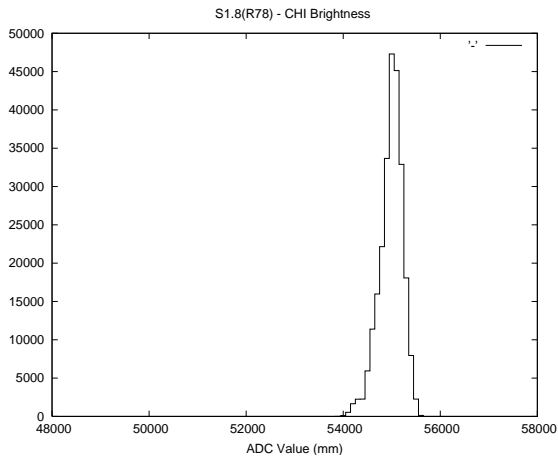

2 Mechanical Performance

Starting position for the last 2000 actuations.

Starting position width over time.

Acceleration for the last 2000 actuations.

Acceleration over time. Normalised to a temperature 45C using the temperature data collected by the system.

3 Optical Performance

4 BPS Check