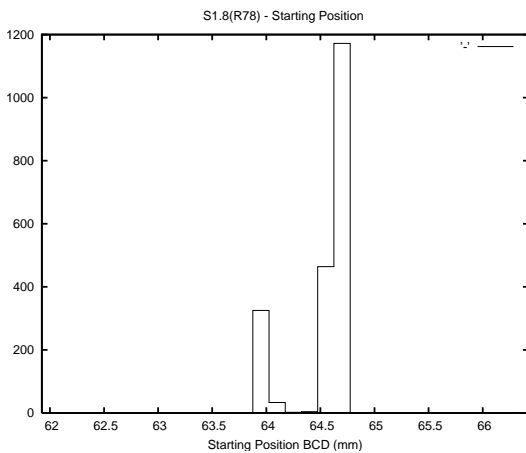

Target Performance Report - S1.8

Report Generated: June 28, 2014,

Last Actuation: 28/06/14 09:00:58

1 Operation Summary

	Last Shift	Total
Actuations:	252.1K	4883.4K
Quadrature Count errors:	0	0
Fiber ADC errors:	0	1
BPS errors (during actuation):	0	0
(R78) Gaps > 3s & < 10s:	0	11
(R78) Gaps > 10s:	2	75
(R78) SP2 Corrections:	13	295
(R78) Capture Over/Under shoots:	6041/121	49828/2372

2 Mechanical Performance

Starting position for the last 2000 actuations.

Starting position width over time.

Acceleration for the last 2000 actuations.

Acceleration over time. Normalised to a temperature 45C using the temperature data collected by the system.

3 Optical Performance

4 BPS Check