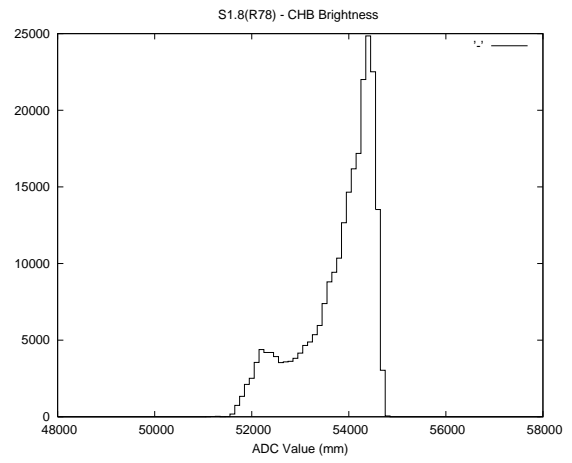

2 Mechanical Performance

Starting position for the last 2000 actuations.

Starting position width over time.

Acceleration for the last 2000 actuations.

Acceleration over time. Normalised to a temperature 45C using the temperature data collected by the system.

3 Optical Performance

4 BPS Check