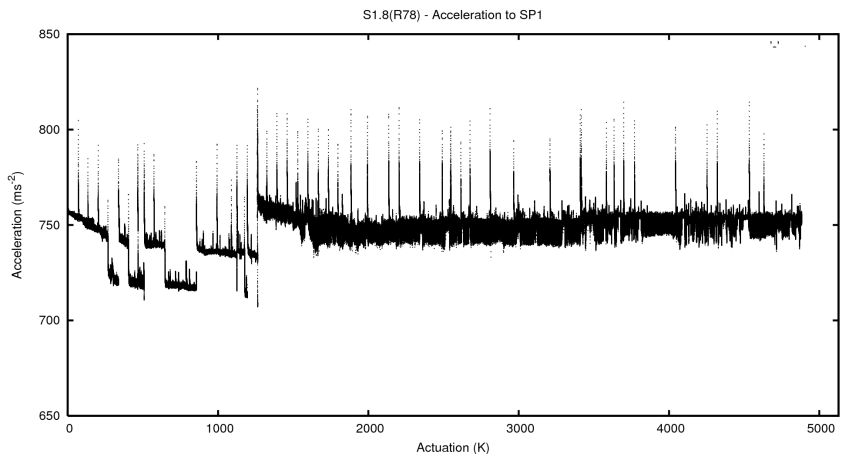

Target Performance Report - S1.8

Report Generated: June 28, 2014,

Last Actuation: 28/06/14 09:00:58

1 Operation Summary

	Last Shift	Total
Actuations:	252.1K	4883.4K
Quadrature Count errors:	0	0
Fiber ADC errors:	0	1
BPS errors (during actuation):	0	0
(R78) Gaps > 3s & < 10s:	0	11
(R78) Gaps > 10s:	2	75
(R78) SP2 Corrections:	13	295
(R78) Capture Over/Under shoots:	6041/121	49828/2372

2 Mechanical Performance

Starting position for the last 2000 actuations.

Starting position width over time.

Acceleration for the last 2000 actuations.

Acceleration over time. Normalised to a temperature 45C using the temperature data collected by the system.

3 Optical Performance

4 BPS Check