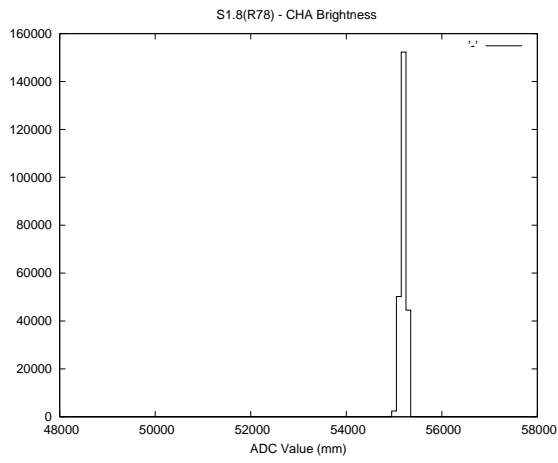

Target Performance Report - S1.8

Report Generated: June 28, 2014,

Last Actuation: 28/06/14 09:00:58

1 Operation Summary

	Last Shift	Total
Actuations:	252.1K	4883.4K
Quadrature Count errors:	0	0
Fiber ADC errors:	0	1
BPS errors (during actuation):	0	0
(R78) Gaps > 3s & < 10s:	0	11
(R78) Gaps > 10s:	2	75
(R78) SP2 Corrections:	13	295
(R78) Capture Over/Under shoots:	6041/121	49828/2372

2 Mechanical Performance

Starting position for the last 2000 actuations.

Starting position width over time.

Acceleration for the last 2000 actuations.

Acceleration over time. Normalised to a temperature 45C using the temperature data collected by the system.

3 Optical Performance

4 BPS Check