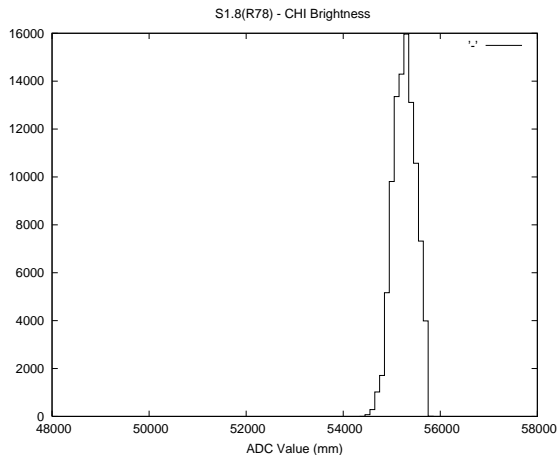

2 Mechanical Performance

Starting position for the last 2000 actuations.

Starting position width over time.

Acceleration for the last 2000 actuations.

Acceleration over time. Normalised to a temperature 45C using the temperature data collected by the system.

3 Optical Performance

4 BPS Check