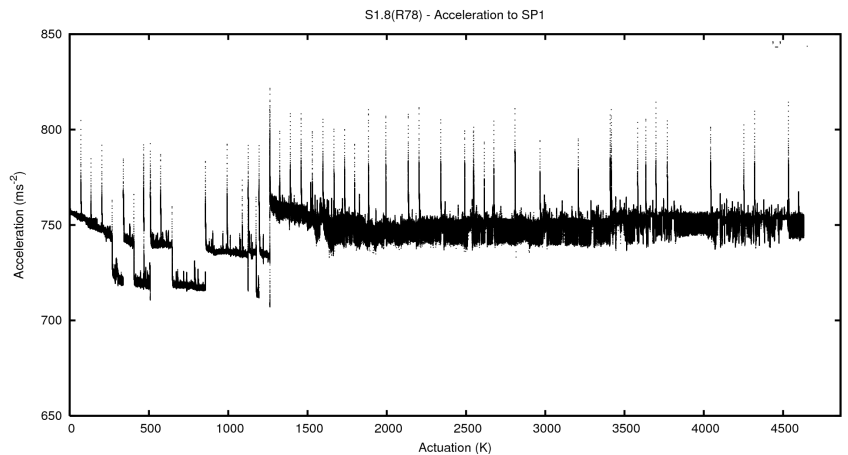

2 Mechanical Performance

Starting position for the last 2000 actuations.

Starting position width over time.

Acceleration for the last 2000 actuations.

Acceleration over time. Normalised to a temperature 45C using the temperature data collected by the system.

3 Optical Performance

4 BPS Check