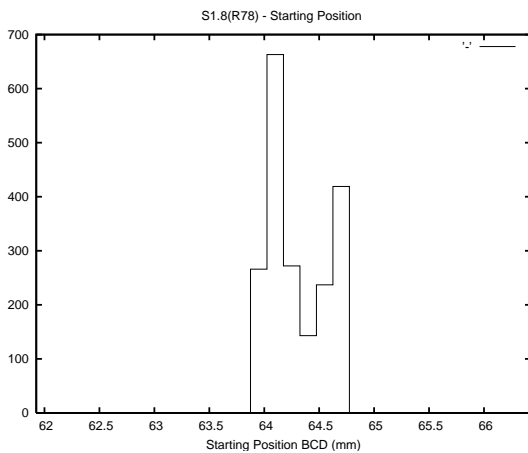

Target Performance Report - S1.8

Report Generated: June 24, 2014,

Last Actuation: 24/06/14 19:37:00

1 Operation Summary

	Last Shift	Total
Actuations:	97.7K	4631.3K
Quadrature Count errors:	0	0
Fiber ADC errors:	0	1
BPS errors (during actuation):	0	0
(R78) Gaps > 3s & < 10s:	1	11
(R78) Gaps > 10s:	3	74
(R78) SP2 Corrections:	4	282
(R78) Capture Over/Under shoots:	2966/36	43787/2251

2 Mechanical Performance

Starting position for the last 2000 actuations.

Starting position width over time.

Acceleration for the last 2000 actuations.

Acceleration over time. Normalised to a temperature 45C using the temperature data collected by the system.

3 Optical Performance

4 BPS Check