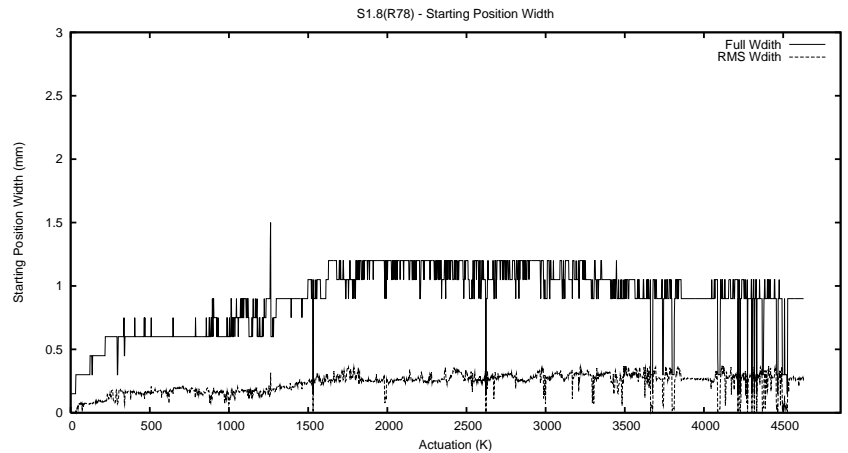

Target Performance Report - S1.8

Report Generated: June 24, 2014,

Last Actuation: 24/06/14 19:37:00

1 Operation Summary

	Last Shift	Total
Actuations:	97.7K	4631.3K
Quadrature Count errors:	0	0
Fiber ADC errors:	0	1
BPS errors (during actuation):	0	0
(R78) Gaps > 3s & < 10s:	1	11
(R78) Gaps > 10s:	3	74
(R78) SP2 Corrections:	4	282
(R78) Capture Over/Under shoots:	2966/36	43787/2251

2 Mechanical Performance

Starting position for the last 2000 actuations.

Starting position width over time.

Acceleration for the last 2000 actuations.

Acceleration over time. Normalised to a temperature 45C using the temperature data collected by the system.