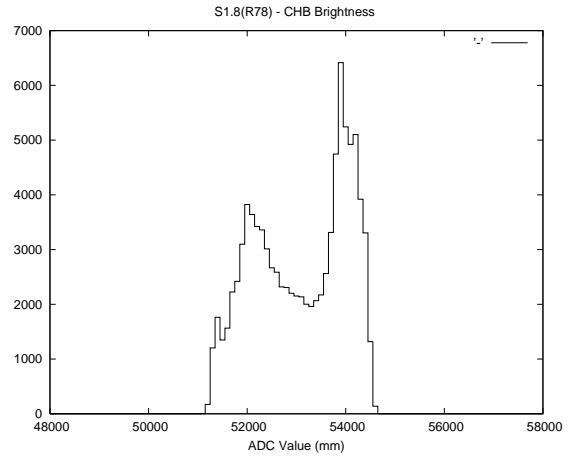

2 Mechanical Performance

Starting position for the last 2000 actuations.

Starting position width over time.

Acceleration for the last 2000 actuations.

Acceleration over time. Normalised to a temperature 45C using the temperature data collected by the system.

3 Optical Performance

4 BPS Check