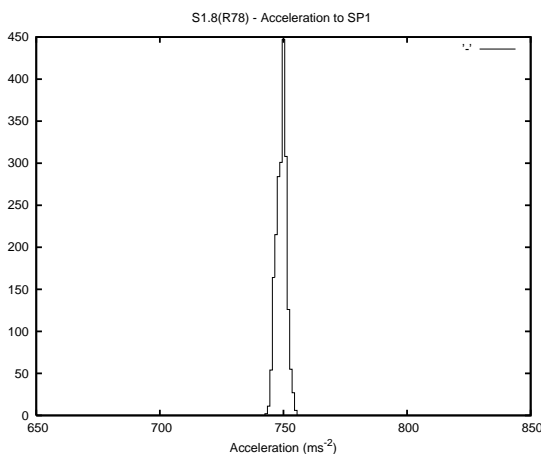

Target Performance Report - S1.8

Report Generated: June 24, 2014,

Last Actuation: 24/06/14 19:37:00

1 Operation Summary

	Last Shift	Total
Actuations:	97.7K	4631.3K
Quadrature Count errors:	0	0
Fiber ADC errors:	0	1
BPS errors (during actuation):	0	0
(R78) Gaps > 3s & < 10s:	1	11
(R78) Gaps > 10s:	3	74
(R78) SP2 Corrections:	4	282
(R78) Capture Over/Under shoots:	2966/36	43787/2251

2 Mechanical Performance

Starting position for the last 2000 actuations.

Starting position width over time.

Acceleration for the last 2000 actuations.

Acceleration over time. Normalised to a temperature 45C using the temperature data collected by the system.