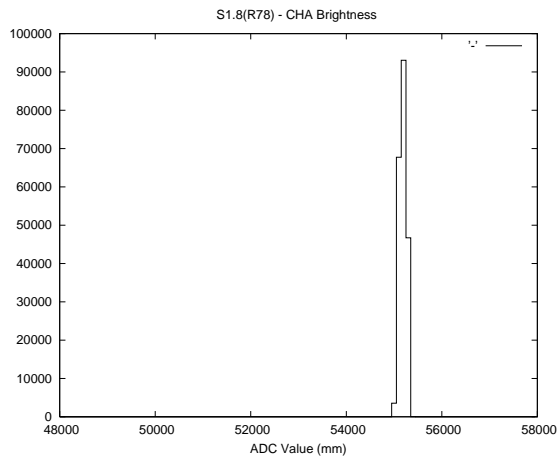

Target Performance Report - S1.8

Report Generated: June 22, 2014,

Last Actuation: 22/06/14 09:49:46

1 Operation Summary

	Last Shift	Total
Actuations:	212.9K	4533.6K
Quadrature Count errors:	0	0
Fiber ADC errors:	0	1
BPS errors (during actuation):	0	0
(R78) Gaps > 3s & < 10s:	0	10
(R78) Gaps > 10s:	2	72
(R78) SP2 Corrections:	15	278
(R78) Capture Over/Under shoots:	3430/256	40821/2215

2 Mechanical Performance

Starting position for the last 2000 actuations.

Starting position width over time.

Acceleration for the last 2000 actuations.

Acceleration over time. Normalised to a temperature 45C using the temperature data collected by the system.

3 Optical Performance

4 BPS Check