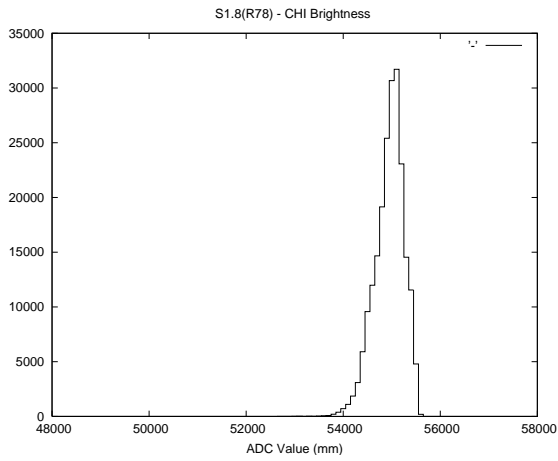

2 Mechanical Performance

Starting position for the last 2000 actuations.

Starting position width over time.

Acceleration for the last 2000 actuations.

Acceleration over time. Normalised to a temperature 45C using the temperature data collected by the system.

3 Optical Performance

4 BPS Check