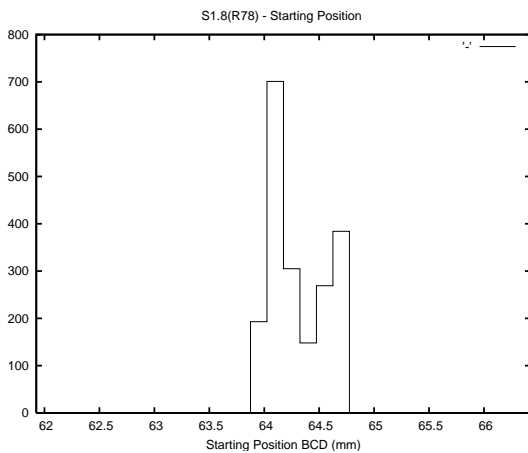

Target Performance Report - S1.8

Report Generated: June 22, 2014,

Last Actuation: 22/06/14 09:49:46

1 Operation Summary

	Last Shift	Total
Actuations:	212.9K	4533.6K
Quadrature Count errors:	0	0
Fiber ADC errors:	0	1
BPS errors (during actuation):	0	0
(R78) Gaps > 3s & < 10s:	0	10
(R78) Gaps > 10s:	2	72
(R78) SP2 Corrections:	15	278
(R78) Capture Over/Under shoots:	3430/256	40821/2215

2 Mechanical Performance

Starting position for the last 2000 actuations.

Starting position width over time.

Acceleration for the last 2000 actuations.

Acceleration over time. Normalised to a temperature 45C using the temperature data collected by the system.

3 Optical Performance

4 BPS Check