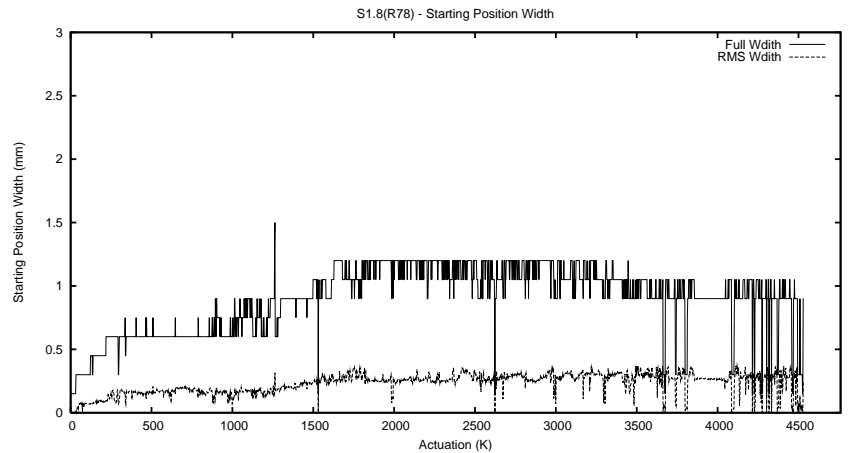

Target Performance Report - S1.8

Report Generated: June 22, 2014,

Last Actuation: 22/06/14 09:49:46

1 Operation Summary

	Last Shift	Total
Actuations:	212.9K	4533.6K
Quadrature Count errors:	0	0
Fiber ADC errors:	0	1
BPS errors (during actuation):	0	0
(R78) Gaps > 3s & < 10s:	0	10
(R78) Gaps > 10s:	2	72
(R78) SP2 Corrections:	15	278
(R78) Capture Over/Under shoots:	3430/256	40821/2215

2 Mechanical Performance

Starting position for the last 2000 actuations.

Starting position width over time.

Acceleration for the last 2000 actuations.

Acceleration over time. Normalised to a temperature 45C using the temperature data collected by the system.