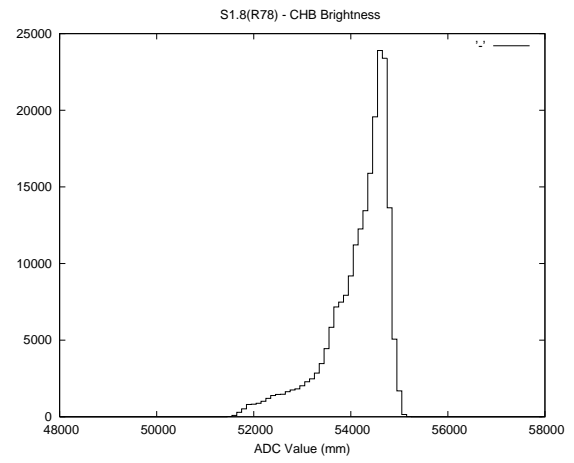

2 Mechanical Performance

Starting position for the last 2000 actuations.

Starting position width over time.

Acceleration for the last 2000 actuations.

Acceleration over time. Normalised to a temperature 45C using the temperature data collected by the system.

3 Optical Performance

4 BPS Check