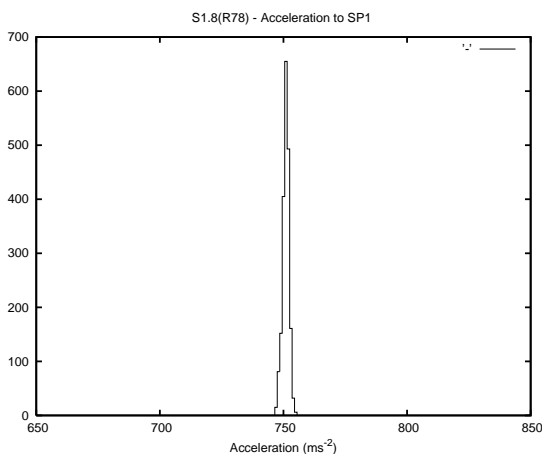

Target Performance Report - S1.8

Report Generated: June 22, 2014,

Last Actuation: 22/06/14 09:49:46

1 Operation Summary

	Last Shift	Total
Actuations:	212.9K	4533.6K
Quadrature Count errors:	0	0
Fiber ADC errors:	0	1
BPS errors (during actuation):	0	0
(R78) Gaps > 3s & < 10s:	0	10
(R78) Gaps > 10s:	2	72
(R78) SP2 Corrections:	15	278
(R78) Capture Over/Under shoots:	3430/256	40821/2215

2 Mechanical Performance

Starting position for the last 2000 actuations.

Starting position width over time.

Acceleration for the last 2000 actuations.

Acceleration over time. Normalised to a temperature 45C using the temperature data collected by the system.