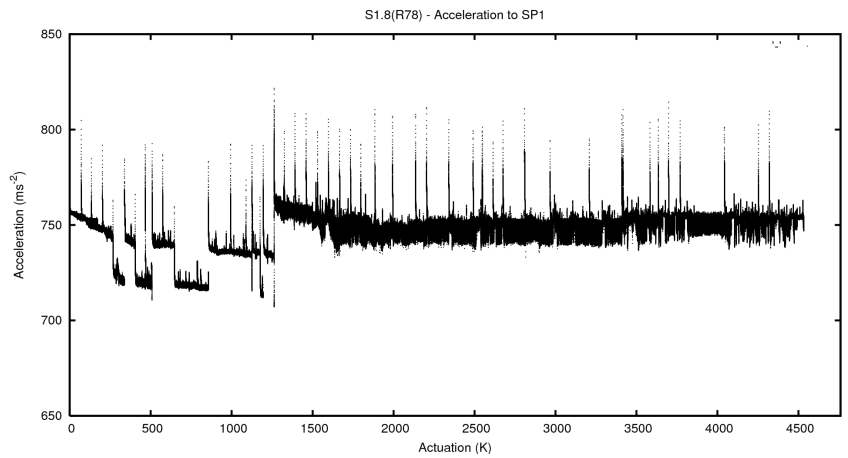

2 Mechanical Performance

Starting position for the last 2000 actuations.

Starting position width over time.

Acceleration for the last 2000 actuations.

Acceleration over time. Normalised to a temperature 45C using the temperature data collected by the system.