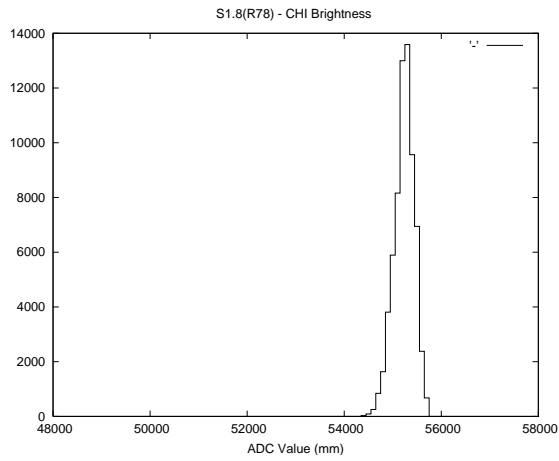

## 2 Mechanical Performance

Starting position for the last 2000 actuations.

Starting position width over time.

Acceleration for the last 2000 actuations.

Acceleration over time. Normalised to a temperature 45C using the temperature data collected by the system.

### 3 Optical Performance