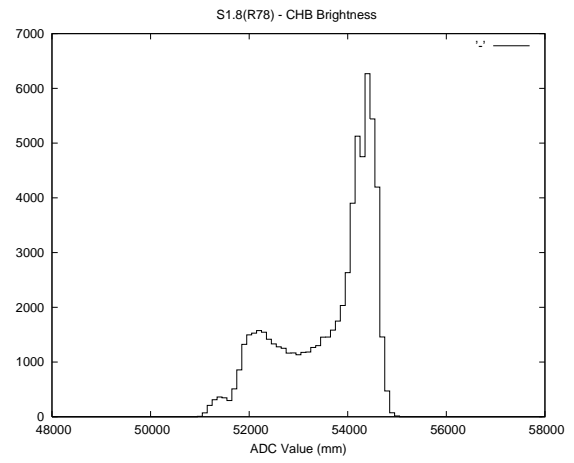

## 2 Mechanical Performance

Starting position for the last 2000 actuations.

Starting position width over time.

Acceleration for the last 2000 actuations.

Acceleration over time. Normalised to a temperature 45C using the temperature data collected by the system.

### 3 Optical Performance