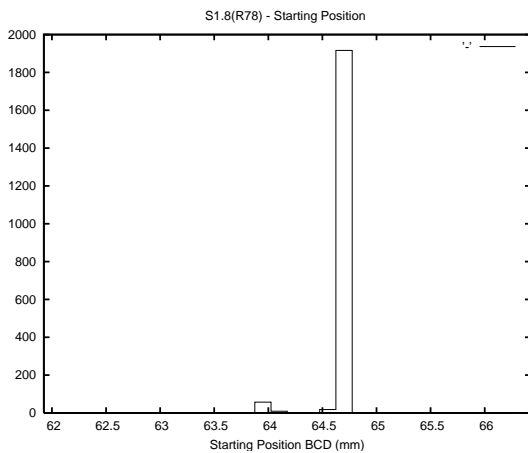

## 1 Operation Summary

	Last Shift	Total
Actuations:	67.5K	4320.7K
Quadrature Count errors:	0	0
Fiber ADC errors:	0	1
BPS errors (during actuation):	0	0
(R78) Gaps > 3s & < 10s:	0	10
(R78) Gaps > 10s:	2	71
(R78) SP2 Corrections:	6	263
(R78) Capture Over/Under shoots:	2706/33	37391/1959

## 2 Mechanical Performance

Starting position for the last 2000 actuations.

Starting position width over time.

Acceleration for the last 2000 actuations.

Acceleration over time. Normalised to a temperature 45C using the temperature data collected by the system.