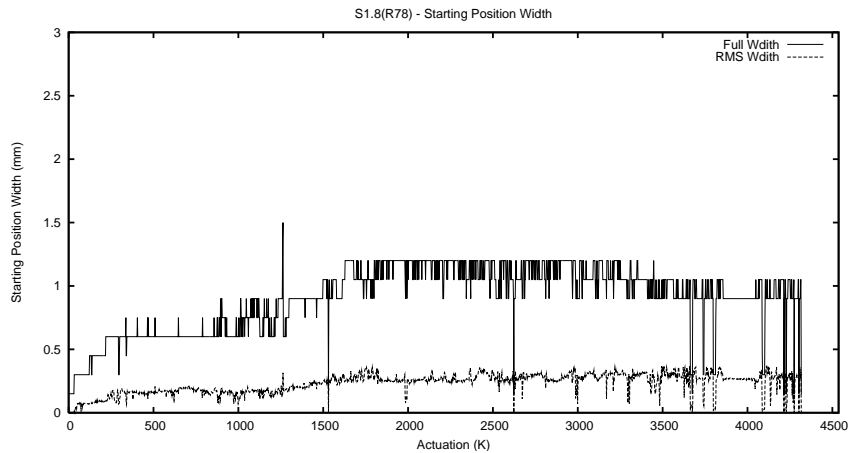

## 1 Operation Summary

	Last Shift	Total
Actuations:	67.5K	4320.7K
Quadrature Count errors:	0	0
Fiber ADC errors:	0	1
BPS errors (during actuation):	0	0
(R78) Gaps > 3s & < 10s:	0	10
(R78) Gaps > 10s:	2	71
(R78) SP2 Corrections:	6	263
(R78) Capture Over/Under shoots:	2706/33	37391/1959

## 2 Mechanical Performance

Starting position for the last 2000 actuations.

Starting position width over time.

Acceleration for the last 2000 actuations.

Acceleration over time. Normalised to a temperature 45C using the temperature data collected by the system.