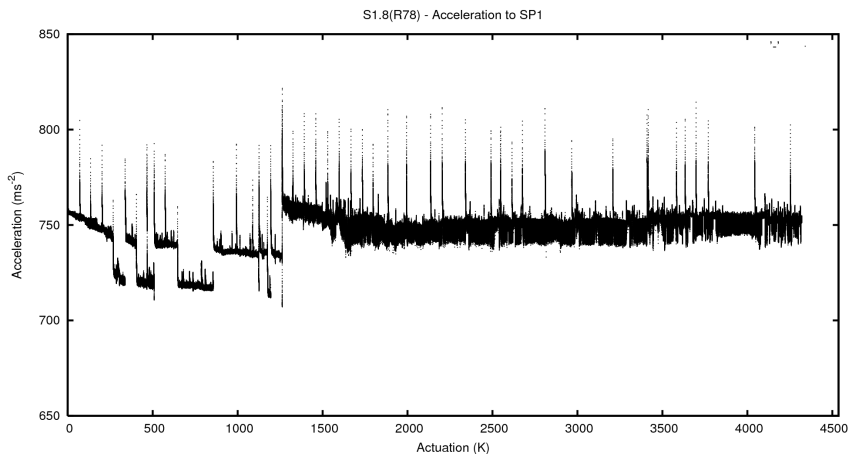

## 2 Mechanical Performance

Starting position for the last 2000 actuations.

Starting position width over time.

Acceleration for the last 2000 actuations.

Acceleration over time. Normalised to a temperature 45C using the temperature data collected by the system.

### 3 Optical Performance