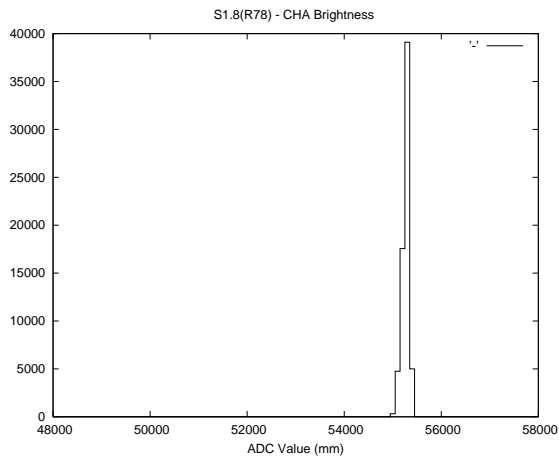

## 2 Mechanical Performance

Starting position for the last 2000 actuations.

Starting position width over time.

Acceleration for the last 2000 actuations.

Acceleration over time. Normalised to a temperature 45C using the temperature data collected by the system.

### 3 Optical Performance