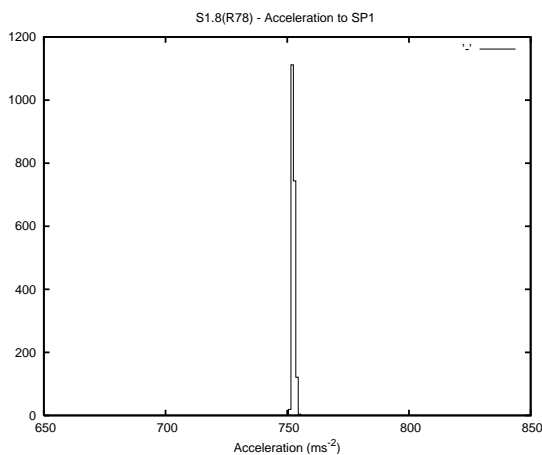

## 1 Operation Summary

	Last Shift	Total
Actuations:	67.5K	4320.7K
Quadrature Count errors:	0	0
Fiber ADC errors:	0	1
BPS errors (during actuation):	0	0
(R78) Gaps > 3s & < 10s:	0	10
(R78) Gaps > 10s:	2	71
(R78) SP2 Corrections:	6	263
(R78) Capture Over/Under shoots:	2706/33	37391/1959

## 2 Mechanical Performance

Starting position for the last 2000 actuations.

Starting position width over time.

Acceleration for the last 2000 actuations.

Acceleration over time. Normalised to a temperature 45C using the temperature data collected by the system.