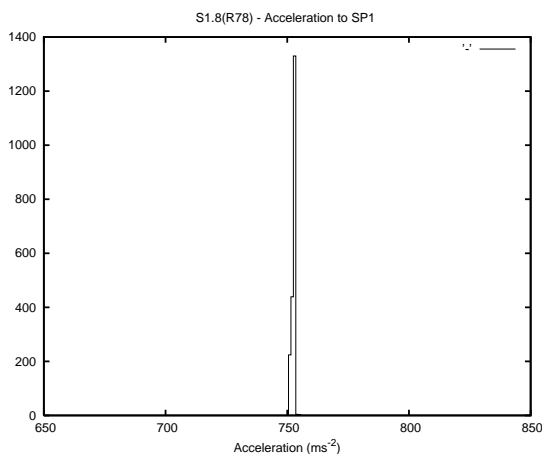

## 1 Operation Summary

	Last Shift	Total
Actuations:	210.0K	4253.3K
Quadrature Count errors:	0	0
Fiber ADC errors:	0	1
BPS errors (during actuation):	0	0
(R78) Gaps > 3s & < 10s:	0	10
(R78) Gaps > 10s:	2	70
(R78) SP2 Corrections:	25	257
(R78) Capture Over/Under shoots:	3572/179	34685/1926

## 2 Mechanical Performance

Starting position for the last 2000 actuations.

Starting position width over time.

Acceleration for the last 2000 actuations.

Acceleration over time. Normalised to a temperature 45C using the temperature data collected by the system.