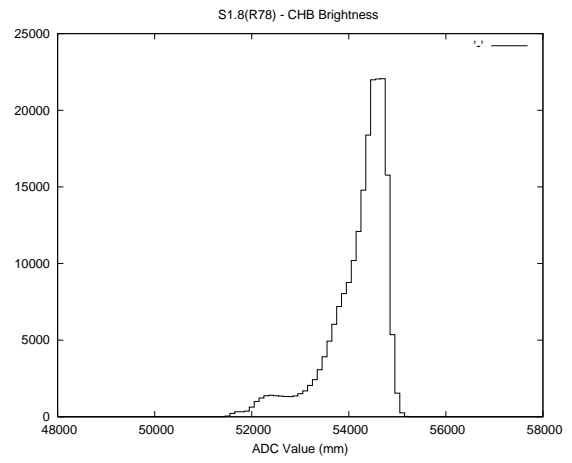

## 2 Mechanical Performance

Starting position for the last 2000 actuations.

Starting position width over time.

Acceleration for the last 2000 actuations.

Acceleration over time. Normalised to a temperature 45C using the temperature data collected by the system.

### 3 Optical Performance