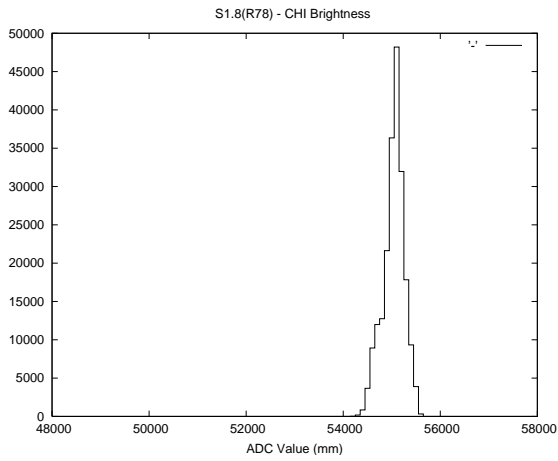

## 2 Mechanical Performance

Starting position for the last 2000 actuations.

Starting position width over time.

Acceleration for the last 2000 actuations.

Acceleration over time. Normalised to a temperature 45C using the temperature data collected by the system.

### 3 Optical Performance