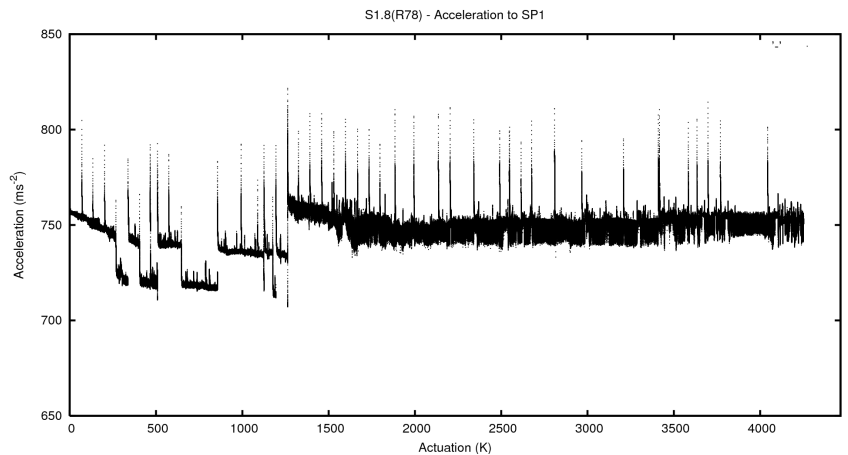

## 2 Mechanical Performance

Starting position for the last 2000 actuations.

Starting position width over time.

Acceleration for the last 2000 actuations.

Acceleration over time. Normalised to a temperature 45C using the temperature data collected by the system.

### 3 Optical Performance