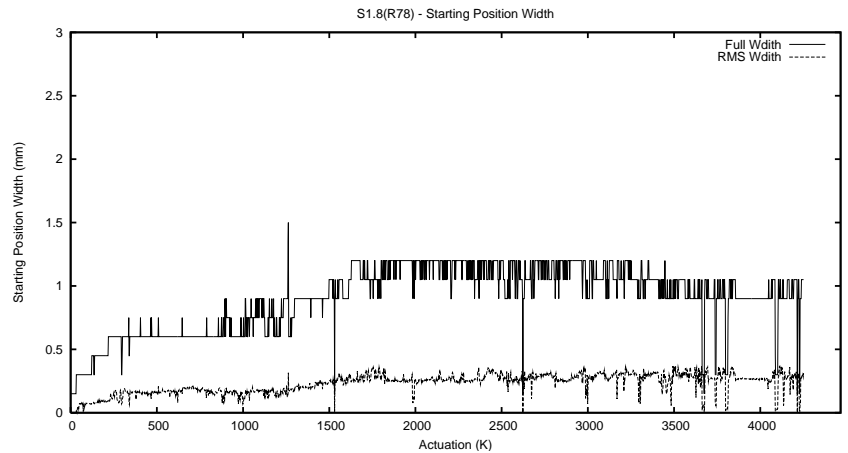

## 1 Operation Summary

	Last Shift	Total
Actuations:	210.0K	4253.3K
Quadrature Count errors:	0	0
Fiber ADC errors:	0	1
BPS errors (during actuation):	0	0
(R78) Gaps > 3s & < 10s:	0	10
(R78) Gaps > 10s:	2	70
(R78) SP2 Corrections:	25	257
(R78) Capture Over/Under shoots:	3572/179	34685/1926

## 2 Mechanical Performance

Starting position for the last 2000 actuations.

Starting position width over time.

Acceleration for the last 2000 actuations.

Acceleration over time. Normalised to a temperature 45C using the temperature data collected by the system.