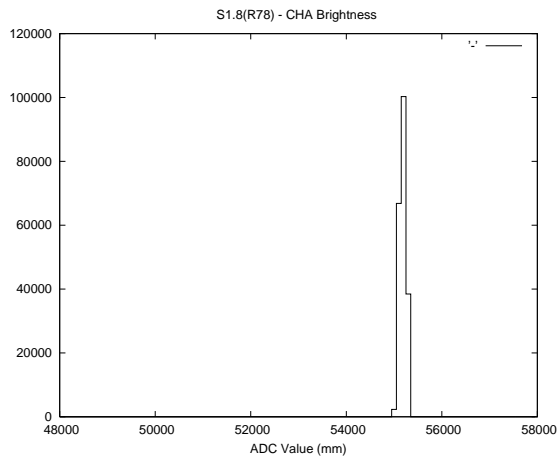

## 1 Operation Summary

	Last Shift	Total
Actuations:	210.0K	4253.3K
Quadrature Count errors:	0	0
Fiber ADC errors:	0	1
BPS errors (during actuation):	0	0
(R78) Gaps > 3s & < 10s:	0	10
(R78) Gaps > 10s:	2	70
(R78) SP2 Corrections:	25	257
(R78) Capture Over/Under shoots:	3572/179	34685/1926

## 2 Mechanical Performance

Starting position for the last 2000 actuations.

Starting position width over time.

Acceleration for the last 2000 actuations.

Acceleration over time. Normalised to a temperature 45C using the temperature data collected by the system.

### 3 Optical Performance