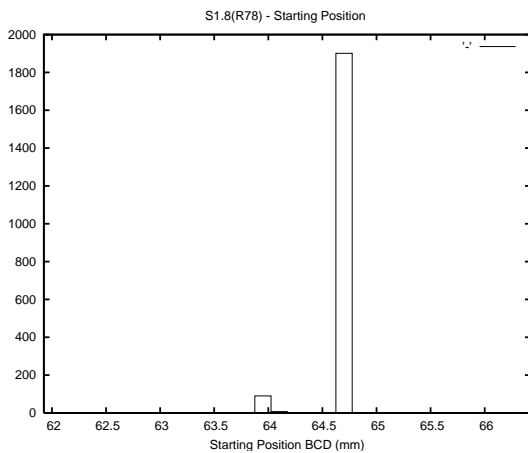

## 1 Operation Summary

	Last Shift	Total
Actuations:	210.0K	4253.3K
Quadrature Count errors:	0	0
Fiber ADC errors:	0	1
BPS errors (during actuation):	0	0
(R78) Gaps > 3s & < 10s:	0	10
(R78) Gaps > 10s:	2	70
(R78) SP2 Corrections:	25	257
(R78) Capture Over/Under shoots:	3572/179	34685/1926

## 2 Mechanical Performance

Starting position for the last 2000 actuations.

Starting position width over time.

Acceleration for the last 2000 actuations.

Acceleration over time. Normalised to a temperature 45C using the temperature data collected by the system.