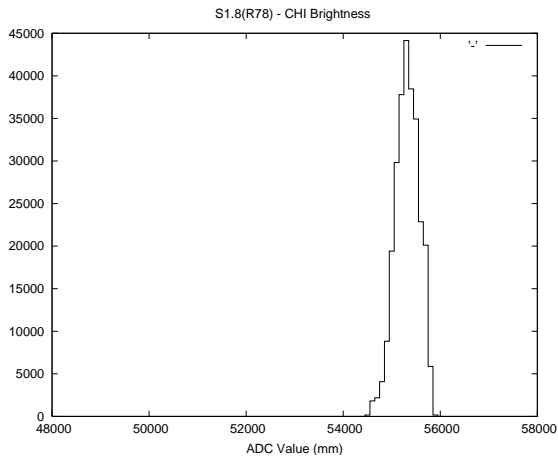

2 Mechanical Performance

Starting position for the last 2000 actuations.

Starting position width over time.

Acceleration for the last 2000 actuations.

Acceleration over time. Normalised to a temperature 45C using the temperature data collected by the system.

3 Optical Performance

4 BPS Check