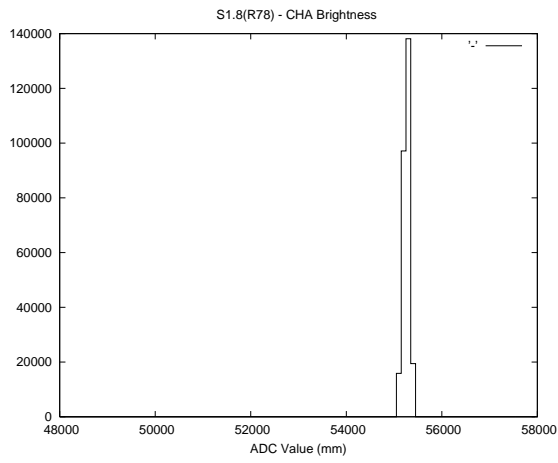

Target Performance Report - S1.8

Report Generated: June 15, 2014,

Last Actuation: 15/06/14 09:53:11

1 Operation Summary

	Last Shift	Total
Actuations:	273.2K	4043.3K
Quadrature Count errors:	0	0
Fiber ADC errors:	0	1
BPS errors (during actuation):	0	0
(R78) Gaps > 3s & < 10s:	0	10
(R78) Gaps > 10s:	2	69
(R78) SP2 Corrections:	5	232
(R78) Capture Over/Under shoots:	1360/68	31113/1747

2 Mechanical Performance

Starting position for the last 2000 actuations.

Starting position width over time.

Acceleration for the last 2000 actuations.

Acceleration over time. Normalised to a temperature 45C using the temperature data collected by the system.

3 Optical Performance

4 BPS Check