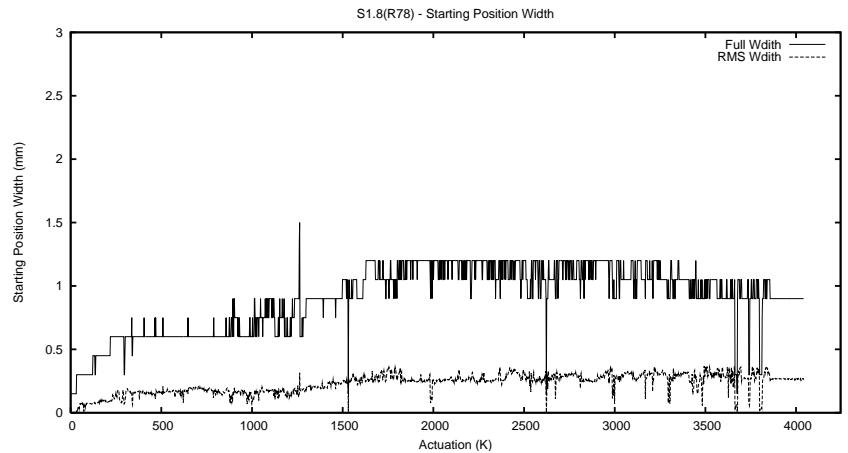

Target Performance Report - S1.8

Report Generated: June 15, 2014,

Last Actuation: 15/06/14 09:53:11

1 Operation Summary

	Last Shift	Total
Actuations:	273.2K	4043.3K
Quadrature Count errors:	0	0
Fiber ADC errors:	0	1
BPS errors (during actuation):	0	0
(R78) Gaps > 3s & < 10s:	0	10
(R78) Gaps > 10s:	2	69
(R78) SP2 Corrections:	5	232
(R78) Capture Over/Under shoots:	1360/68	31113/1747

2 Mechanical Performance

Starting position for the last 2000 actuations.

Starting position width over time.

Acceleration for the last 2000 actuations.

Acceleration over time. Normalised to a temperature 45C using the temperature data collected by the system.