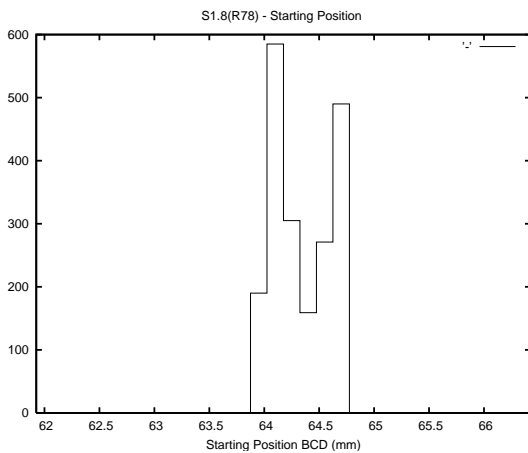

Target Performance Report - S1.8

Report Generated: June 15, 2014,

Last Actuation: 15/06/14 09:53:11

1 Operation Summary

	Last Shift	Total
Actuations:	273.2K	4043.3K
Quadrature Count errors:	0	0
Fiber ADC errors:	0	1
BPS errors (during actuation):	0	0
(R78) Gaps > 3s & < 10s:	0	10
(R78) Gaps > 10s:	2	69
(R78) SP2 Corrections:	5	232
(R78) Capture Over/Under shoots:	1360/68	31113/1747

2 Mechanical Performance

Starting position for the last 2000 actuations.

Starting position width over time.

Acceleration for the last 2000 actuations.

Acceleration over time. Normalised to a temperature 45C using the temperature data collected by the system.

3 Optical Performance

4 BPS Check