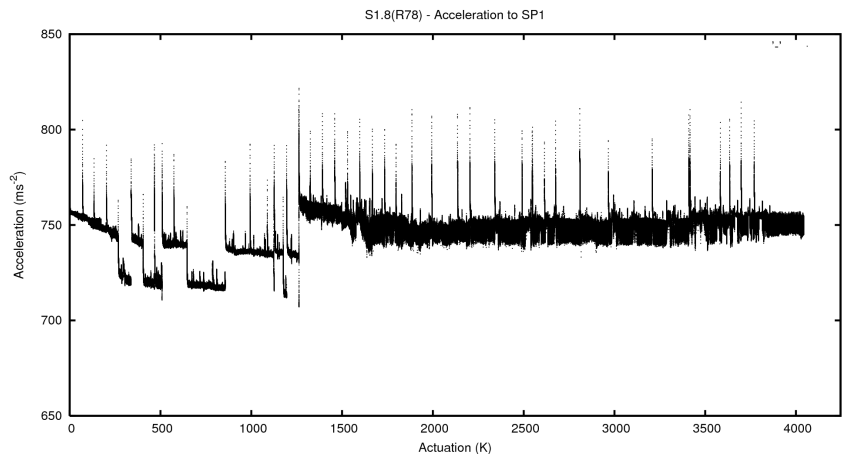

Target Performance Report - S1.8

Report Generated: June 15, 2014,

Last Actuation: 15/06/14 09:53:11

1 Operation Summary

	Last Shift	Total
Actuations:	273.2K	4043.3K
Quadrature Count errors:	0	0
Fiber ADC errors:	0	1
BPS errors (during actuation):	0	0
(R78) Gaps > 3s & < 10s:	0	10
(R78) Gaps > 10s:	2	69
(R78) SP2 Corrections:	5	232
(R78) Capture Over/Under shoots:	1360/68	31113/1747

2 Mechanical Performance

Starting position for the last 2000 actuations.

Starting position width over time.

Acceleration for the last 2000 actuations.

Acceleration over time. Normalised to a temperature 45C using the temperature data collected by the system.

3 Optical Performance

4 BPS Check