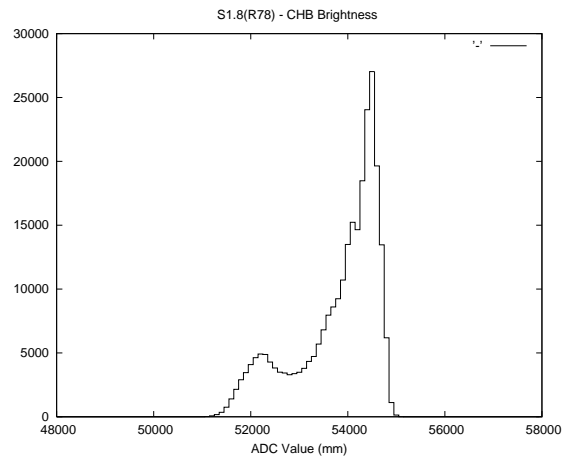

2 Mechanical Performance

Starting position for the last 2000 actuations.

Starting position width over time.

Acceleration for the last 2000 actuations.

Acceleration over time. Normalised to a temperature 45C using the temperature data collected by the system.

3 Optical Performance

4 BPS Check