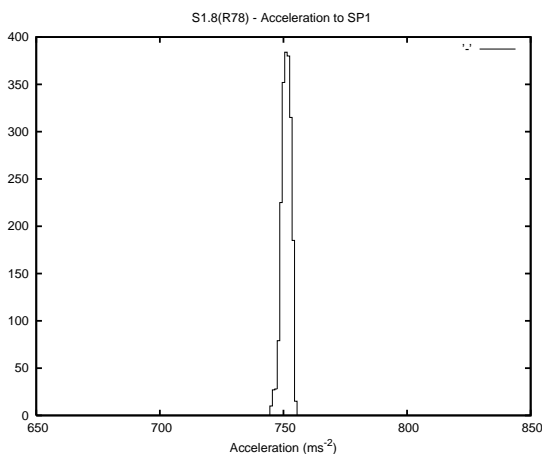

Target Performance Report - S1.8

Report Generated: June 15, 2014,

Last Actuation: 15/06/14 09:53:11

1 Operation Summary

	Last Shift	Total
Actuations:	273.2K	4043.3K
Quadrature Count errors:	0	0
Fiber ADC errors:	0	1
BPS errors (during actuation):	0	0
(R78) Gaps > 3s & < 10s:	0	10
(R78) Gaps > 10s:	2	69
(R78) SP2 Corrections:	5	232
(R78) Capture Over/Under shoots:	1360/68	31113/1747

2 Mechanical Performance

Starting position for the last 2000 actuations.

Starting position width over time.

Acceleration for the last 2000 actuations.

Acceleration over time. Normalised to a temperature 45C using the temperature data collected by the system.