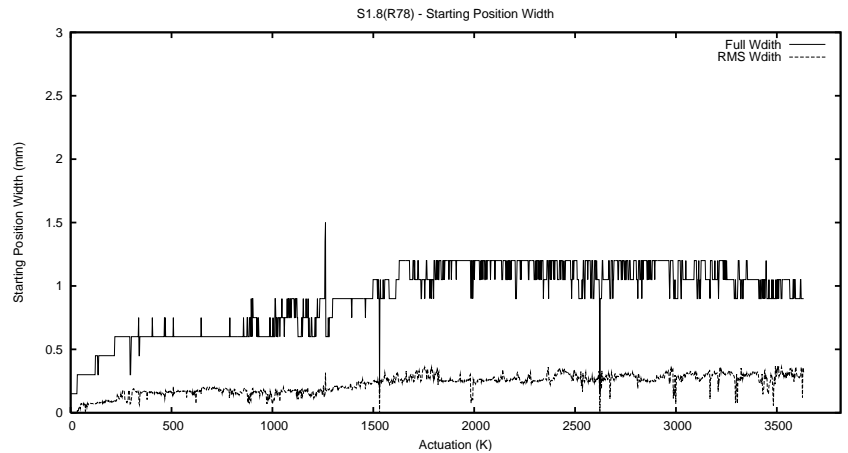

Target Performance Report - S1.8

Report Generated: June 8, 2014,

Last Actuation: 08/06/14 12:16:51

1 Operation Summary

	Last Shift	Total
Actuations:	51.0K	3634.3K
Quadrature Count errors:	0	0
Fiber ADC errors:	0	1
BPS errors (during actuation):	0	0
(R78) Gaps > 3s & < 10s:	0	10
(R78) Gaps > 10s:	2	66
(R78) SP2 Corrections:	4	215
(R78) Capture Over/Under shoots:	2350/42	27369/1566

2 Mechanical Performance

Starting position for the last 2000 actuations.

Starting position width over time.

Acceleration for the last 2000 actuations.

Acceleration over time. Normalised to a temperature 45C using the temperature data collected by the system.