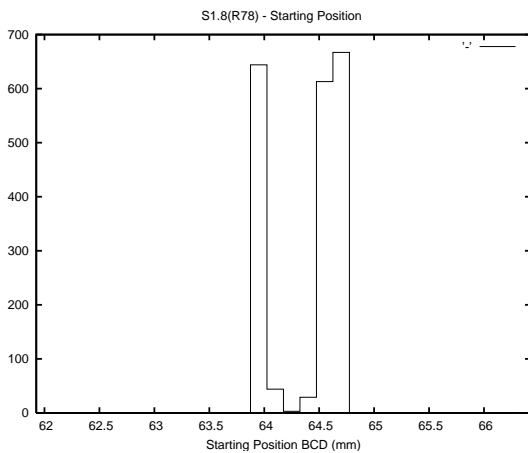

Target Performance Report - S1.8

Report Generated: June 8, 2014,

Last Actuation: 08/06/14 12:16:51

1 Operation Summary

	Last Shift	Total
Actuations:	51.0K	3634.3K
Quadrature Count errors:	0	0
Fiber ADC errors:	0	1
BPS errors (during actuation):	0	0
(R78) Gaps > 3s & < 10s:	0	10
(R78) Gaps > 10s:	2	66
(R78) SP2 Corrections:	4	215
(R78) Capture Over/Under shoots:	2350/42	27369/1566

2 Mechanical Performance

Starting position for the last 2000 actuations.

Starting position width over time.

Acceleration for the last 2000 actuations.

Acceleration over time. Normalised to a temperature 45C using the temperature data collected by the system.

3 Optical Performance

4 BPS Check