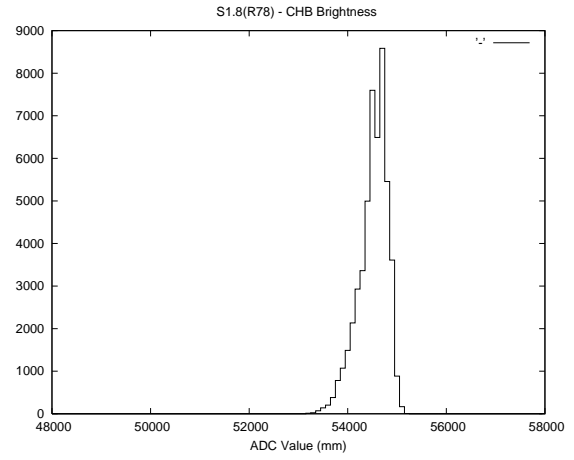

2 Mechanical Performance

Starting position for the last 2000 actuations.

Starting position width over time.

Acceleration for the last 2000 actuations.

Acceleration over time. Normalised to a temperature 45C using the temperature data collected by the system.

3 Optical Performance

4 BPS Check