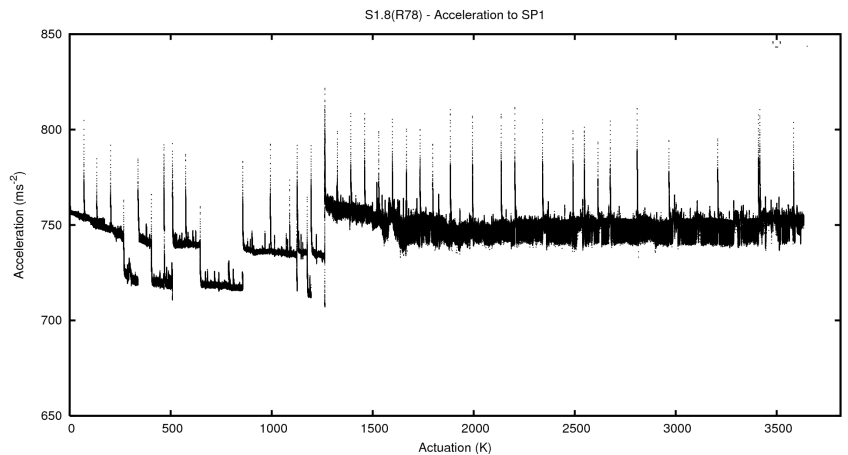

2 Mechanical Performance

Starting position for the last 2000 actuations.

Starting position width over time.

Acceleration for the last 2000 actuations.

Acceleration over time. Normalised to a temperature 45C using the temperature data collected by the system.

3 Optical Performance

4 BPS Check