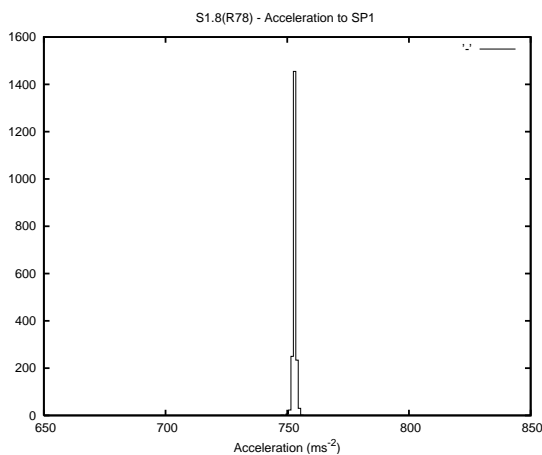

Target Performance Report - S1.8

Report Generated: June 8, 2014,

Last Actuation: 08/06/14 12:16:51

1 Operation Summary

	Last Shift	Total
Actuations:	51.0K	3634.3K
Quadrature Count errors:	0	0
Fiber ADC errors:	0	1
BPS errors (during actuation):	0	0
(R78) Gaps > 3s & < 10s:	0	10
(R78) Gaps > 10s:	2	66
(R78) SP2 Corrections:	4	215
(R78) Capture Over/Under shoots:	2350/42	27369/1566

2 Mechanical Performance

Starting position for the last 2000 actuations.

Starting position width over time.

Acceleration for the last 2000 actuations.

Acceleration over time. Normalised to a temperature 45C using the temperature data collected by the system.