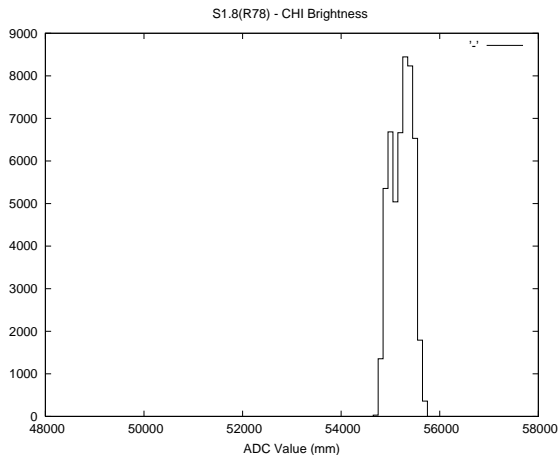

Target Performance Report - S1.8

Report Generated: June 8, 2014,

Last Actuation: 08/06/14 12:16:51

1 Operation Summary

	Last Shift	Total
Actuations:	51.0K	3634.3K
Quadrature Count errors:	0	0
Fiber ADC errors:	0	1
BPS errors (during actuation):	0	0
(R78) Gaps > 3s & < 10s:	0	10
(R78) Gaps > 10s:	2	66
(R78) SP2 Corrections:	4	215
(R78) Capture Over/Under shoots:	2350/42	27369/1566

2 Mechanical Performance

Starting position for the last 2000 actuations.

Starting position width over time.

Acceleration for the last 2000 actuations.

Acceleration over time. Normalised to a temperature 45C using the temperature data collected by the system.

3 Optical Performance

4 BPS Check