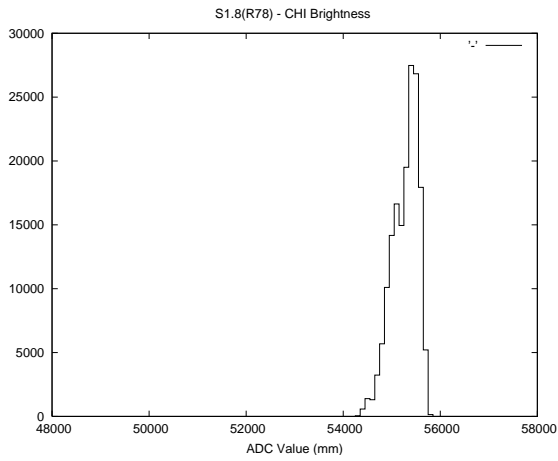

Target Performance Report - S1.8

Report Generated: June 7, 2014,

Last Actuation: 07/06/14 18:07:32

1 Operation Summary

	Last Shift	Total
Actuations:	166.9K	3583.4K
Quadrature Count errors:	0	0
Fiber ADC errors:	1	1
BPS errors (during actuation):	0	0
(R78) Gaps > 3s & < 10s:	0	10
(R78) Gaps > 10s:	2	65
(R78) SP2 Corrections:	13	211
(R78) Capture Over/Under shoots:	585/104	25019/1524

2 Mechanical Performance

Starting position for the last 2000 actuations.

Starting position width over time.

Acceleration for the last 2000 actuations.

Acceleration over time. Normalised to a temperature 45C using the temperature data collected by the system.

3 Optical Performance

4 BPS Check