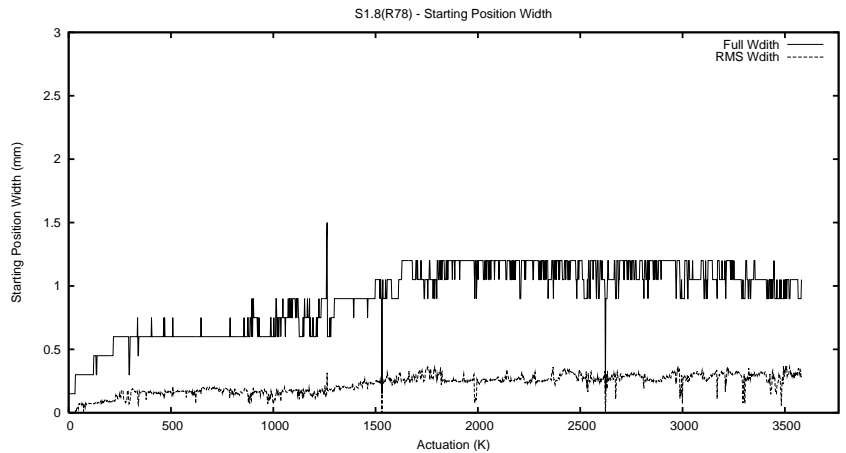

Target Performance Report - S1.8

Report Generated: June 7, 2014,

Last Actuation: 07/06/14 18:07:32

1 Operation Summary

	Last Shift	Total
Actuations:	166.9K	3583.4K
Quadrature Count errors:	0	0
Fiber ADC errors:	1	1
BPS errors (during actuation):	0	0
(R78) Gaps > 3s & < 10s:	0	10
(R78) Gaps > 10s:	2	65
(R78) SP2 Corrections:	13	211
(R78) Capture Over/Under shoots:	585/104	25019/1524

2 Mechanical Performance

Starting position for the last 2000 actuations.

Starting position width over time.

Acceleration for the last 2000 actuations.

Acceleration over time. Normalised to a temperature 45C using the temperature data collected by the system.