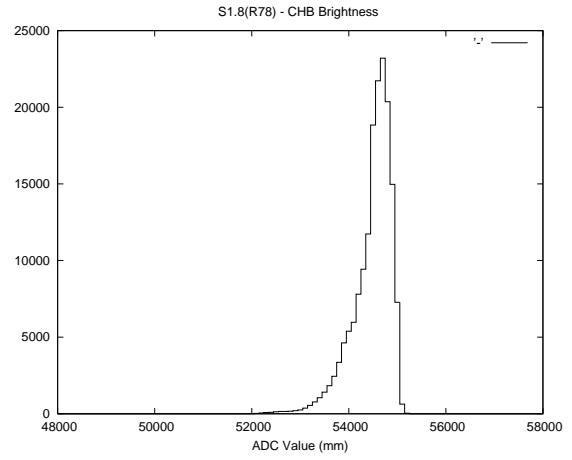

2 Mechanical Performance

Starting position for the last 2000 actuations.

Starting position width over time.

Acceleration for the last 2000 actuations.

Acceleration over time. Normalised to a temperature 45C using the temperature data collected by the system.

3 Optical Performance

4 BPS Check