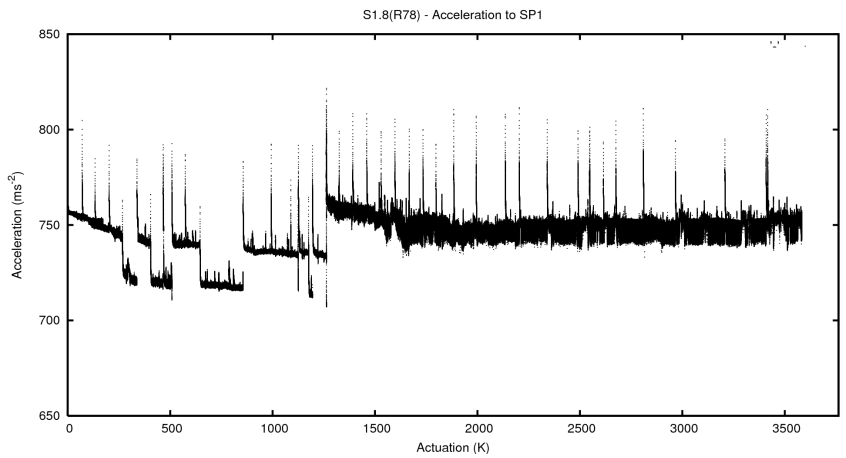

Target Performance Report - S1.8

Report Generated: June 7, 2014,

Last Actuation: 07/06/14 18:07:32

1 Operation Summary

	Last Shift	Total
Actuations:	166.9K	3583.4K
Quadrature Count errors:	0	0
Fiber ADC errors:	1	1
BPS errors (during actuation):	0	0
(R78) Gaps > 3s & < 10s:	0	10
(R78) Gaps > 10s:	2	65
(R78) SP2 Corrections:	13	211
(R78) Capture Over/Under shoots:	585/104	25019/1524

2 Mechanical Performance

Starting position for the last 2000 actuations.

Starting position width over time.

Acceleration for the last 2000 actuations.

Acceleration over time. Normalised to a temperature 45C using the temperature data collected by the system.