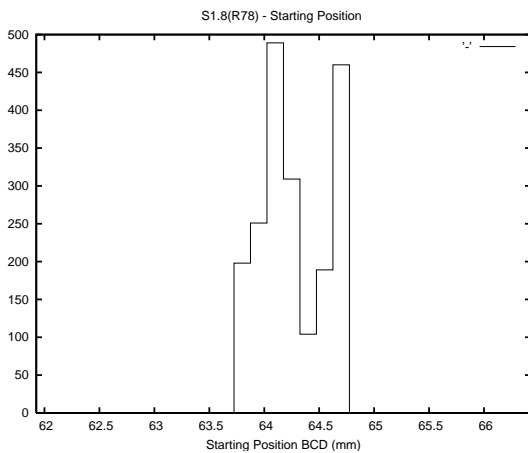

Target Performance Report - S1.8

Report Generated: June 7, 2014,

Last Actuation: 07/06/14 18:07:32

1 Operation Summary

	Last Shift	Total
Actuations:	166.9K	3583.4K
Quadrature Count errors:	0	0
Fiber ADC errors:	1	1
BPS errors (during actuation):	0	0
(R78) Gaps > 3s & < 10s:	0	10
(R78) Gaps > 10s:	2	65
(R78) SP2 Corrections:	13	211
(R78) Capture Over/Under shoots:	585/104	25019/1524

2 Mechanical Performance

Starting position for the last 2000 actuations.

Starting position width over time.

Acceleration for the last 2000 actuations.

Acceleration over time. Normalised to a temperature 45C using the temperature data collected by the system.

3 Optical Performance

4 BPS Check