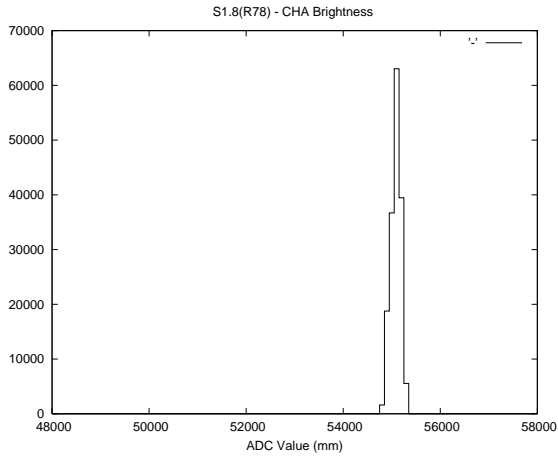

Target Performance Report - S1.8

Report Generated: June 7, 2014,

Last Actuation: 07/06/14 18:07:32

1 Operation Summary

	Last Shift	Total
Actuations:	166.9K	3583.4K
Quadrature Count errors:	0	0
Fiber ADC errors:	1	1
BPS errors (during actuation):	0	0
(R78) Gaps > 3s & < 10s:	0	10
(R78) Gaps > 10s:	2	65
(R78) SP2 Corrections:	13	211
(R78) Capture Over/Under shoots:	585/104	25019/1524

2 Mechanical Performance

Starting position for the last 2000 actuations.

Starting position width over time.

Acceleration for the last 2000 actuations.

Acceleration over time. Normalised to a temperature 45C using the temperature data collected by the system.

3 Optical Performance

4 BPS Check