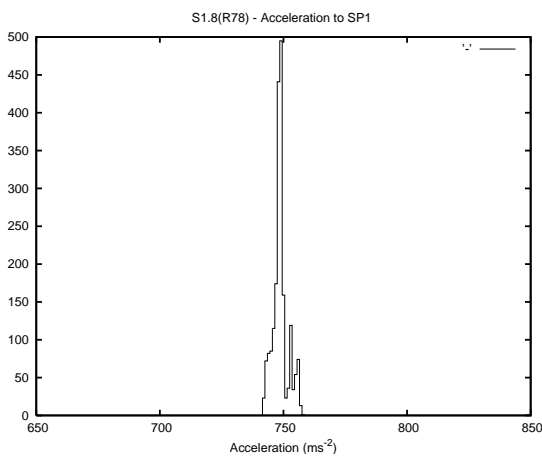

Target Performance Report - S1.8

Report Generated: June 7, 2014,

Last Actuation: 07/06/14 18:07:32

1 Operation Summary

	Last Shift	Total
Actuations:	166.9K	3583.4K
Quadrature Count errors:	0	0
Fiber ADC errors:	1	1
BPS errors (during actuation):	0	0
(R78) Gaps > 3s & < 10s:	0	10
(R78) Gaps > 10s:	2	65
(R78) SP2 Corrections:	13	211
(R78) Capture Over/Under shoots:	585/104	25019/1524

2 Mechanical Performance

Starting position for the last 2000 actuations.

Starting position width over time.

Acceleration for the last 2000 actuations.

Acceleration over time. Normalised to a temperature 45C using the temperature data collected by the system.