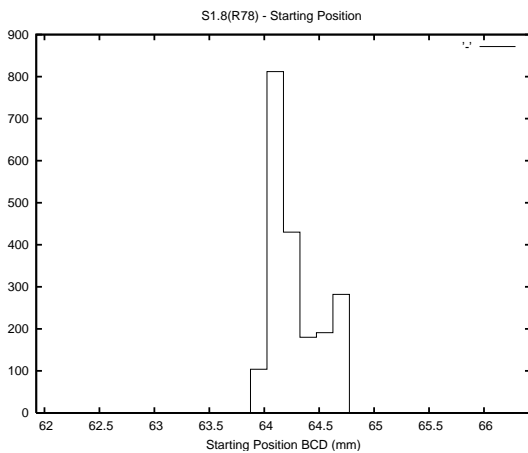

## 1 Operation Summary

	Last Shift	Total
Actuations:	7.0K	3416.5K
Quadrature Count errors:	0	0
Fiber ADC errors:	1	1
BPS errors (during actuation):	0	0
(R78) Gaps > 3s & < 10s:	0	10
(R78) Gaps > 10s:	2	64
(R78) SP2 Corrections:	3	198
(R78) Capture Over/Under shoots:	26/22	24434/1420

## 2 Mechanical Performance

Starting position for the last 2000 actuations.

Starting position width over time.

Acceleration for the last 2000 actuations.

Acceleration over time. Normalised to a temperature 45C using the temperature data collected by the system.

### 3 Optical Performance