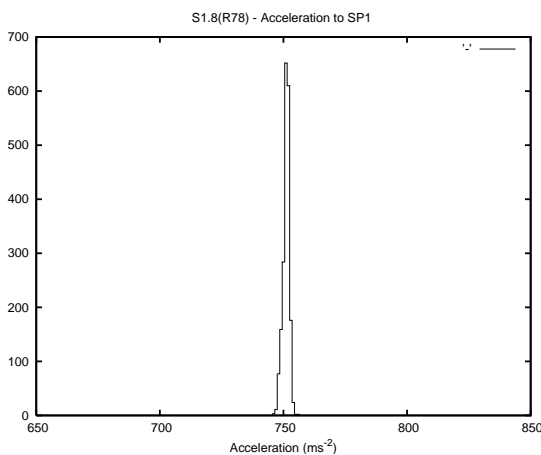

## 1 Operation Summary

	Last Shift	Total
Actuations:	7.0K	3416.5K
Quadrature Count errors:	0	0
Fiber ADC errors:	1	1
BPS errors (during actuation):	0	0
(R78) Gaps > 3s & < 10s:	0	10
(R78) Gaps > 10s:	2	64
(R78) SP2 Corrections:	3	198
(R78) Capture Over/Under shoots:	26/22	24434/1420

## 2 Mechanical Performance

Starting position for the last 2000 actuations.

Starting position width over time.

Acceleration for the last 2000 actuations.

Acceleration over time. Normalised to a temperature 45C using the temperature data collected by the system.