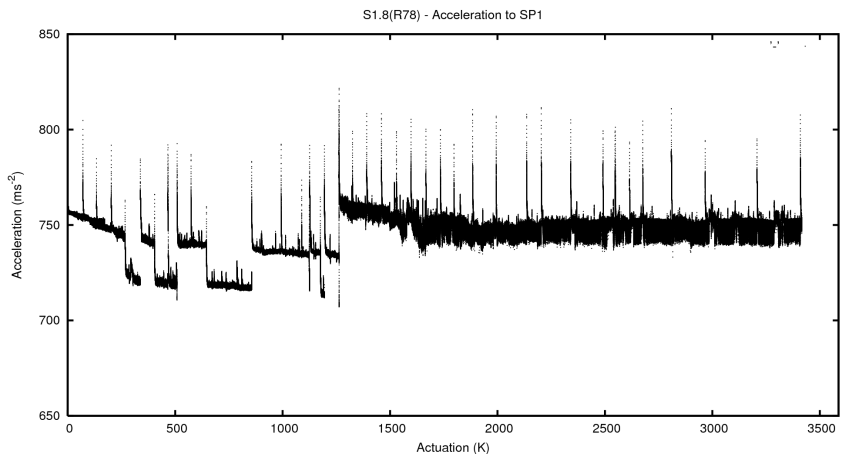

## 2 Mechanical Performance

Starting position for the last 2000 actuations.

Starting position width over time.

Acceleration for the last 2000 actuations.

Acceleration over time. Normalised to a temperature 45C using the temperature data collected by the system.

### 3 Optical Performance