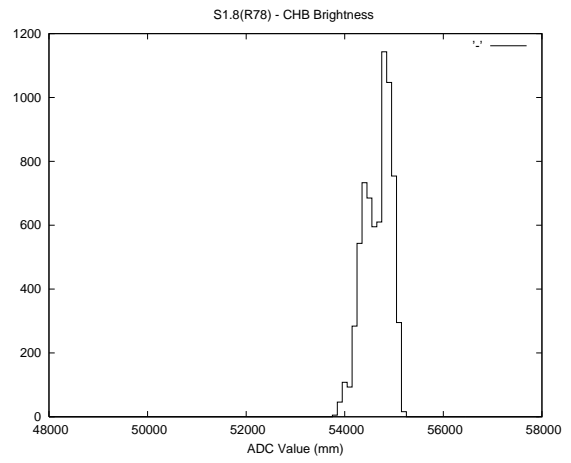

## 2 Mechanical Performance

Starting position for the last 2000 actuations.

Starting position width over time.

Acceleration for the last 2000 actuations.

Acceleration over time. Normalised to a temperature 45C using the temperature data collected by the system.

### 3 Optical Performance