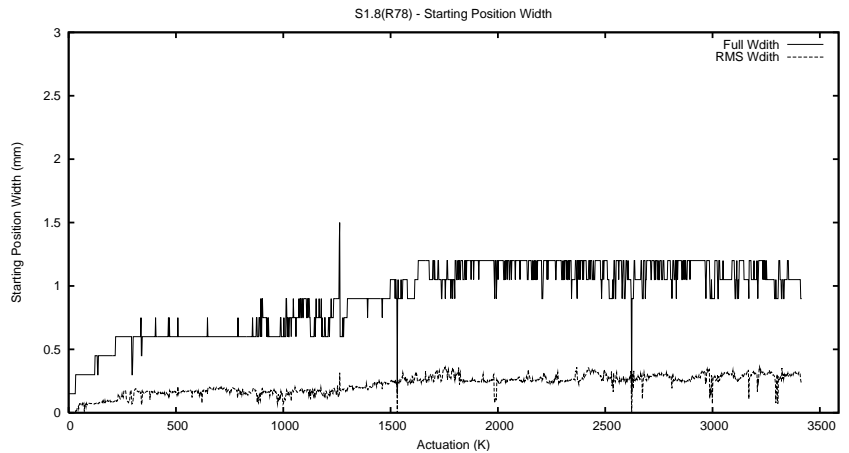

## 1 Operation Summary

	Last Shift	Total
Actuations:	7.0K	3416.5K
Quadrature Count errors:	0	0
Fiber ADC errors:	1	1
BPS errors (during actuation):	0	0
(R78) Gaps > 3s & < 10s:	0	10
(R78) Gaps > 10s:	2	64
(R78) SP2 Corrections:	3	198
(R78) Capture Over/Under shoots:	26/22	24434/1420

## 2 Mechanical Performance

Starting position for the last 2000 actuations.

Starting position width over time.

Acceleration for the last 2000 actuations.

Acceleration over time. Normalised to a temperature 45C using the temperature data collected by the system.