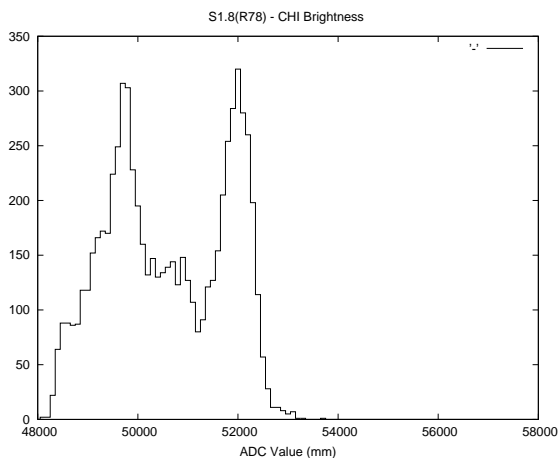

## 1 Operation Summary

	Last Shift	Total
Actuations:	7.0K	3416.5K
Quadrature Count errors:	0	0
Fiber ADC errors:	1	1
BPS errors (during actuation):	0	0
(R78) Gaps > 3s & < 10s:	0	10
(R78) Gaps > 10s:	2	64
(R78) SP2 Corrections:	3	198
(R78) Capture Over/Under shoots:	26/22	24434/1420

## 2 Mechanical Performance

Starting position for the last 2000 actuations.

Starting position width over time.

Acceleration for the last 2000 actuations.

Acceleration over time. Normalised to a temperature 45C using the temperature data collected by the system.

### 3 Optical Performance