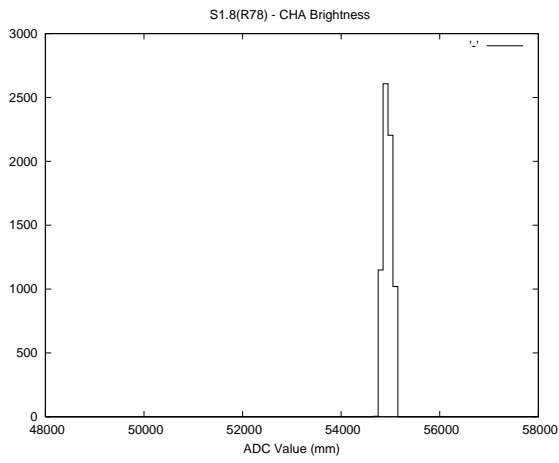

## 1 Operation Summary

	Last Shift	Total
Actuations:	7.0K	3416.5K
Quadrature Count errors:	0	0
Fiber ADC errors:	1	1
BPS errors (during actuation):	0	0
(R78) Gaps > 3s & < 10s:	0	10
(R78) Gaps > 10s:	2	64
(R78) SP2 Corrections:	3	198
(R78) Capture Over/Under shoots:	26/22	24434/1420

## 2 Mechanical Performance

Starting position for the last 2000 actuations.

Starting position width over time.

Acceleration for the last 2000 actuations.

Acceleration over time. Normalised to a temperature 45C using the temperature data collected by the system.

### 3 Optical Performance