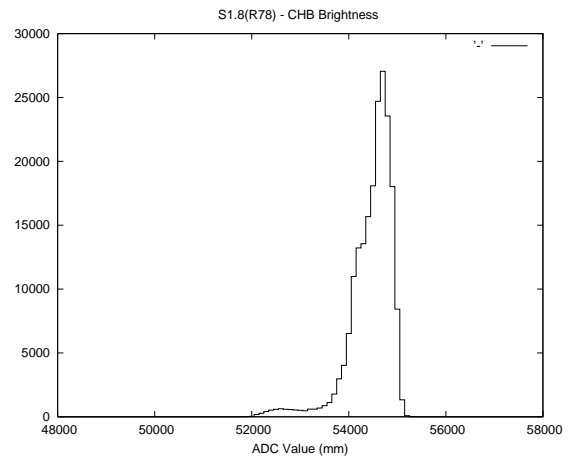

2 Mechanical Performance

Starting position for the last 2000 actuations.

Starting position width over time.

Acceleration for the last 2000 actuations.

Acceleration over time. Normalised to a temperature 45C using the temperature data collected by the system.

3 Optical Performance

4 BPS Check