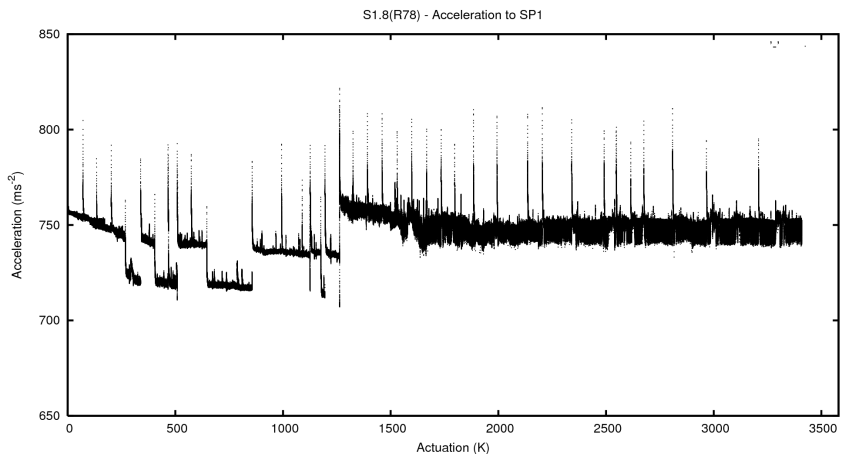

Target Performance Report - S1.8

Report Generated: June 3, 2014,

Last Actuation: 03/06/14 17:07:39

1 Operation Summary

	Last Shift	Total
Actuations:	201.4K	3409.4K
Quadrature Count errors:	0	0
Fiber ADC errors:	0	0
BPS errors (during actuation):	0	0
(R78) Gaps > 3s & < 10s:	0	10
(R78) Gaps > 10s:	2	63
(R78) SP2 Corrections:	14	195
(R78) Capture Over/Under shoots:	794/93	24408/1398

2 Mechanical Performance

Starting position for the last 2000 actuations.

Starting position width over time.

Acceleration for the last 2000 actuations.

Acceleration over time. Normalised to a temperature 45C using the temperature data collected by the system.

3 Optical Performance

4 BPS Check