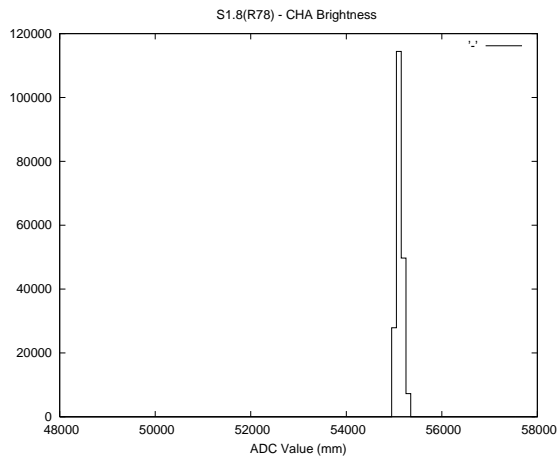

Target Performance Report - S1.8

Report Generated: June 3, 2014,

Last Actuation: 03/06/14 17:07:39

1 Operation Summary

	Last Shift	Total
Actuations:	201.4K	3409.4K
Quadrature Count errors:	0	0
Fiber ADC errors:	0	0
BPS errors (during actuation):	0	0
(R78) Gaps > 3s & < 10s:	0	10
(R78) Gaps > 10s:	2	63
(R78) SP2 Corrections:	14	195
(R78) Capture Over/Under shoots:	794/93	24408/1398

2 Mechanical Performance

Starting position for the last 2000 actuations.

Starting position width over time.

Acceleration for the last 2000 actuations.

Acceleration over time. Normalised to a temperature 45C using the temperature data collected by the system.

3 Optical Performance

4 BPS Check