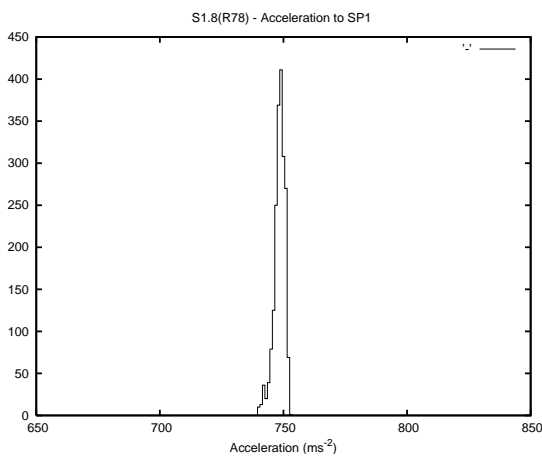

Target Performance Report - S1.8

Report Generated: June 3, 2014,

Last Actuation: 03/06/14 17:07:39

1 Operation Summary

	Last Shift	Total
Actuations:	201.4K	3409.4K
Quadrature Count errors:	0	0
Fiber ADC errors:	0	0
BPS errors (during actuation):	0	0
(R78) Gaps > 3s & < 10s:	0	10
(R78) Gaps > 10s:	2	63
(R78) SP2 Corrections:	14	195
(R78) Capture Over/Under shoots:	794/93	24408/1398

2 Mechanical Performance

Starting position for the last 2000 actuations.

Starting position width over time.

Acceleration for the last 2000 actuations.

Acceleration over time. Normalised to a temperature 45C using the temperature data collected by the system.