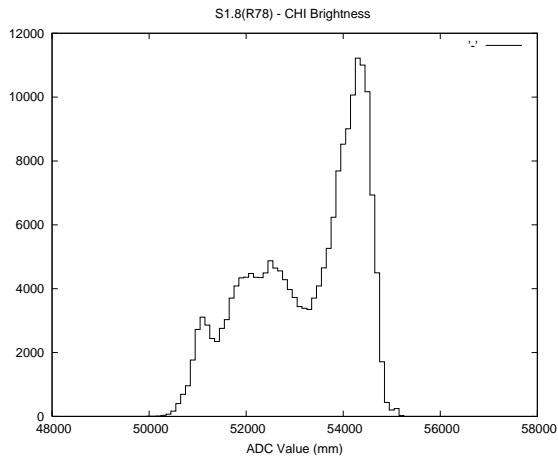

Target Performance Report - S1.8

Report Generated: June 3, 2014,

Last Actuation: 03/06/14 17:07:39

1 Operation Summary

	Last Shift	Total
Actuations:	201.4K	3409.4K
Quadrature Count errors:	0	0
Fiber ADC errors:	0	0
BPS errors (during actuation):	0	0
(R78) Gaps > 3s & < 10s:	0	10
(R78) Gaps > 10s:	2	63
(R78) SP2 Corrections:	14	195
(R78) Capture Over/Under shoots:	794/93	24408/1398

2 Mechanical Performance

Starting position for the last 2000 actuations.

Starting position width over time.

Acceleration for the last 2000 actuations.

Acceleration over time. Normalised to a temperature 45C using the temperature data collected by the system.

3 Optical Performance

4 BPS Check