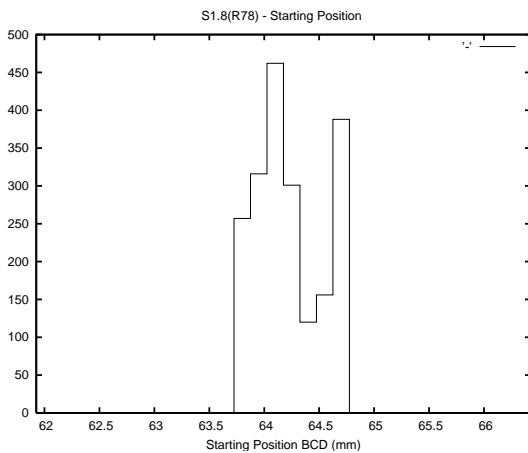

Target Performance Report - S1.8

Report Generated: June 3, 2014,

Last Actuation: 03/06/14 17:07:39

1 Operation Summary

	Last Shift	Total
Actuations:	201.4K	3409.4K
Quadrature Count errors:	0	0
Fiber ADC errors:	0	0
BPS errors (during actuation):	0	0
(R78) Gaps > 3s & < 10s:	0	10
(R78) Gaps > 10s:	2	63
(R78) SP2 Corrections:	14	195
(R78) Capture Over/Under shoots:	794/93	24408/1398

2 Mechanical Performance

Starting position for the last 2000 actuations.

Starting position width over time.

Acceleration for the last 2000 actuations.

Acceleration over time. Normalised to a temperature 45C using the temperature data collected by the system.

3 Optical Performance

4 BPS Check