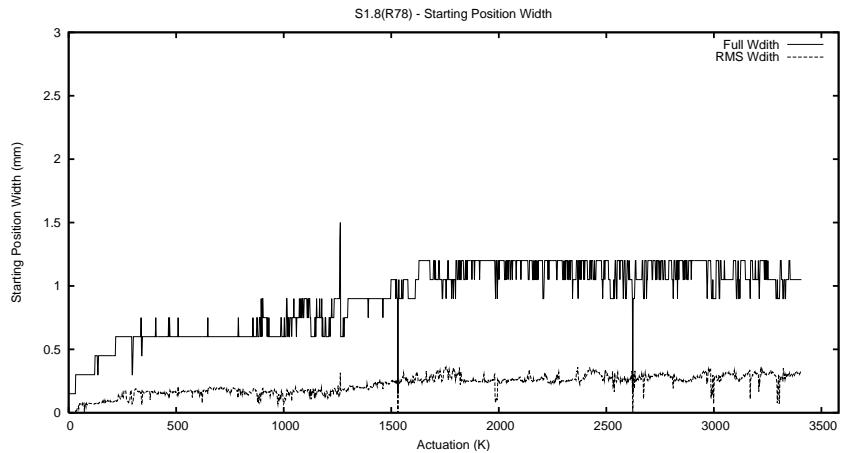

Target Performance Report - S1.8

Report Generated: June 3, 2014,

Last Actuation: 03/06/14 17:07:39

1 Operation Summary

	Last Shift	Total
Actuations:	201.4K	3409.4K
Quadrature Count errors:	0	0
Fiber ADC errors:	0	0
BPS errors (during actuation):	0	0
(R78) Gaps > 3s & < 10s:	0	10
(R78) Gaps > 10s:	2	63
(R78) SP2 Corrections:	14	195
(R78) Capture Over/Under shoots:	794/93	24408/1398

2 Mechanical Performance

Starting position for the last 2000 actuations.

Starting position width over time.

Acceleration for the last 2000 actuations.

Acceleration over time. Normalised to a temperature 45C using the temperature data collected by the system.