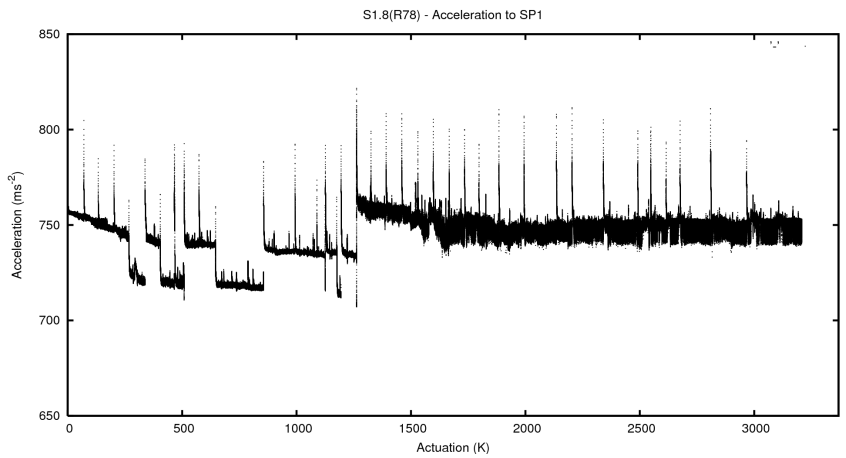

## 2 Mechanical Performance

Starting position for the last 2000 actuations.

Starting position width over time.

Acceleration for the last 2000 actuations.

Acceleration over time. Normalised to a temperature 45C using the temperature data collected by the system.

### 3 Optical Performance