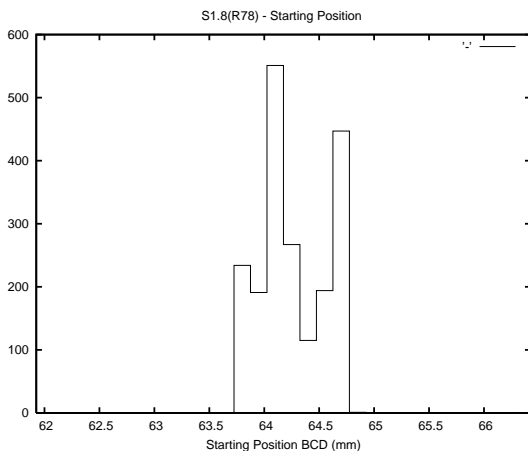

## 1 Operation Summary

	Last Shift	Total
Actuations:	241.4K	3208.0K
Quadrature Count errors:	0	0
Fiber ADC errors:	0	0
BPS errors (during actuation):	0	0
(R78) Gaps > 3s & < 10s:	0	10
(R78) Gaps > 10s:	2	62
(R78) SP2 Corrections:	19	181
(R78) Capture Over/Under shoots:	1267/125	23614/1305

## 2 Mechanical Performance

Starting position for the last 2000 actuations.

Starting position width over time.

Acceleration for the last 2000 actuations.

Acceleration over time. Normalised to a temperature 45C using the temperature data collected by the system.

### 3 Optical Performance