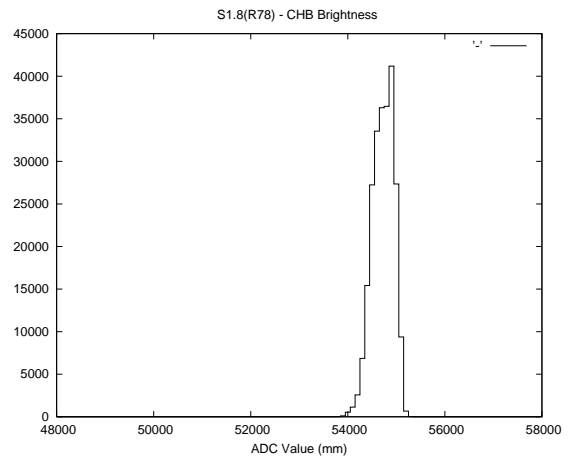

## 2 Mechanical Performance

Starting position for the last 2000 actuations.

Starting position width over time.

Acceleration for the last 2000 actuations.

Acceleration over time. Normalised to a temperature 45C using the temperature data collected by the system.

### 3 Optical Performance