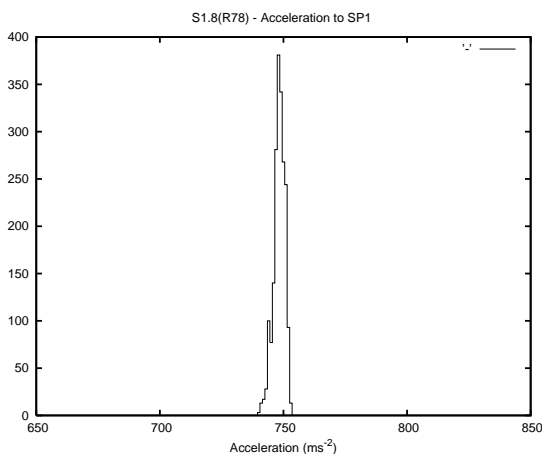

## 1 Operation Summary

	Last Shift	Total
Actuations:	241.4K	3208.0K
Quadrature Count errors:	0	0
Fiber ADC errors:	0	0
BPS errors (during actuation):	0	0
(R78) Gaps > 3s & < 10s:	0	10
(R78) Gaps > 10s:	2	62
(R78) SP2 Corrections:	19	181
(R78) Capture Over/Under shoots:	1267/125	23614/1305

## 2 Mechanical Performance

Starting position for the last 2000 actuations.

Starting position width over time.

Acceleration for the last 2000 actuations.

Acceleration over time. Normalised to a temperature 45C using the temperature data collected by the system.