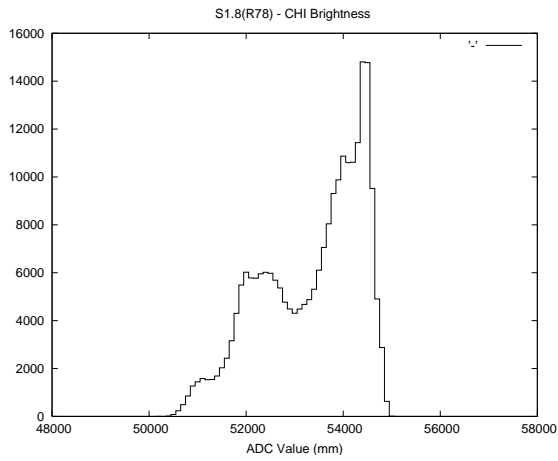

## 2 Mechanical Performance

Starting position for the last 2000 actuations.

Starting position width over time.

Acceleration for the last 2000 actuations.

Acceleration over time. Normalised to a temperature 45C using the temperature data collected by the system.

### 3 Optical Performance