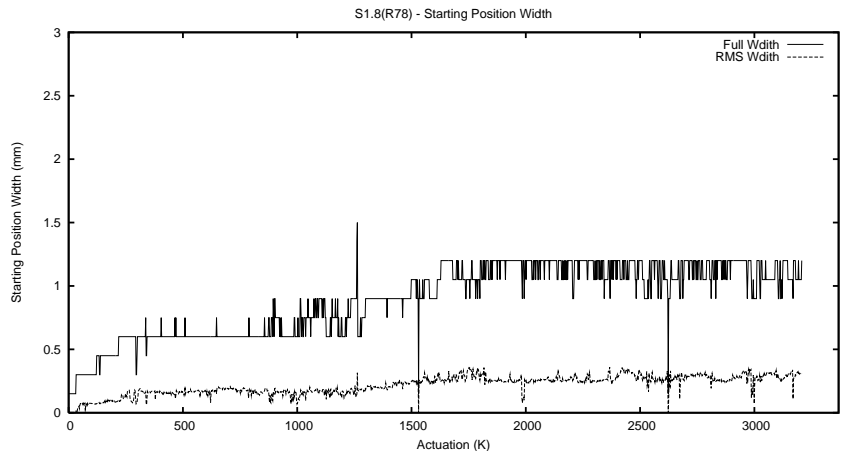

## 1 Operation Summary

	Last Shift	Total
Actuations:	241.4K	3208.0K
Quadrature Count errors:	0	0
Fiber ADC errors:	0	0
BPS errors (during actuation):	0	0
(R78) Gaps > 3s & < 10s:	0	10
(R78) Gaps > 10s:	2	62
(R78) SP2 Corrections:	19	181
(R78) Capture Over/Under shoots:	1267/125	23614/1305

## 2 Mechanical Performance

Starting position for the last 2000 actuations.

Starting position width over time.

Acceleration for the last 2000 actuations.

Acceleration over time. Normalised to a temperature 45C using the temperature data collected by the system.