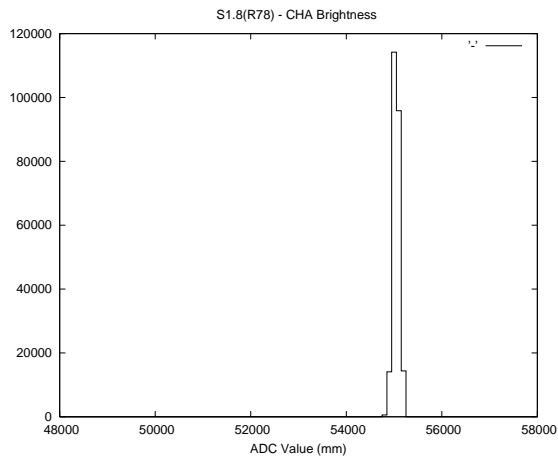

## 2 Mechanical Performance

Starting position for the last 2000 actuations.

Starting position width over time.

Acceleration for the last 2000 actuations.

Acceleration over time. Normalised to a temperature 45C using the temperature data collected by the system.

### 3 Optical Performance