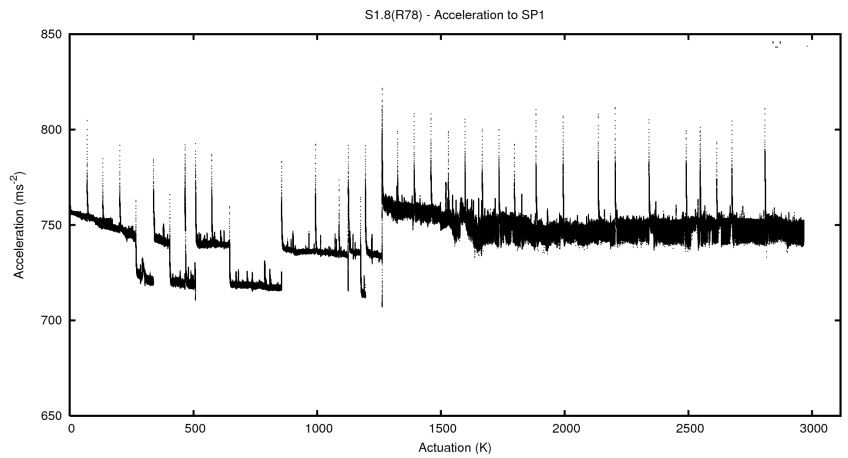

2 Mechanical Performance

Starting position for the last 2000 actuations.

Starting position width over time.

Acceleration for the last 2000 actuations.

Acceleration over time. Normalised to a temperature 45C using the temperature data collected by the system.

3 Optical Performance

4 BPS Check