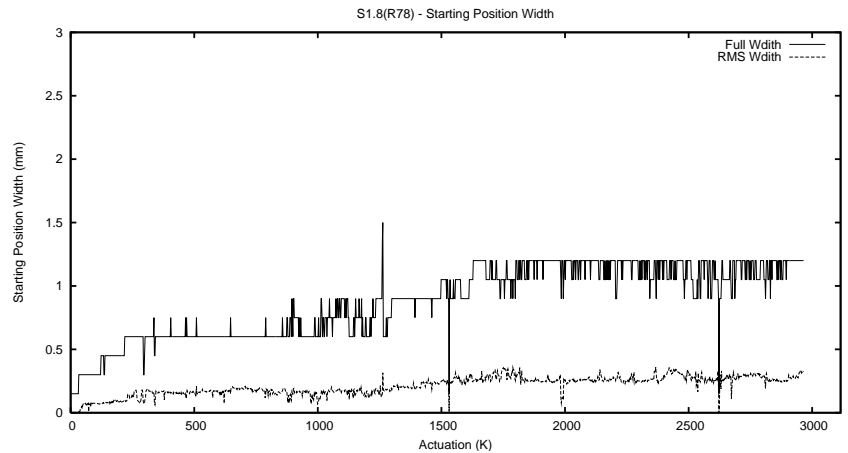

Target Performance Report - S1.8

Report Generated: May 26, 2014,

Last Actuation: 26/05/14 17:20:26

1 Operation Summary

	Last Shift	Total
Actuations:	157.4K	2966.6K
Quadrature Count errors:	0	0
Fiber ADC errors:	0	0
BPS errors (during actuation):	0	0
(R78) Gaps > 3s & < 10s:	0	10
(R78) Gaps > 10s:	2	61
(R78) SP2 Corrections:	11	162
(R78) Capture Over/Under shoots:	2393/61	22347/1180

2 Mechanical Performance

Starting position for the last 2000 actuations.

Starting position width over time.

Acceleration for the last 2000 actuations.

Acceleration over time. Normalised to a temperature 45C using the temperature data collected by the system.