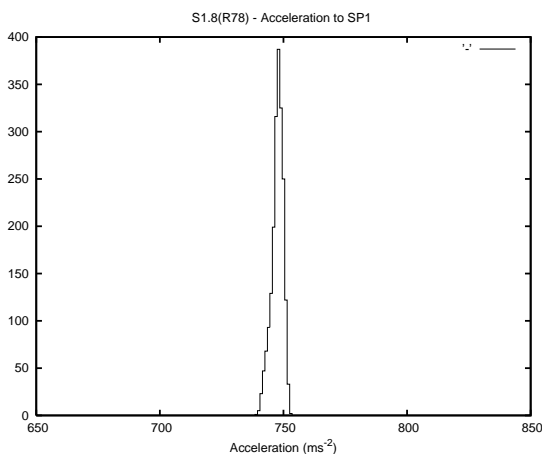

Target Performance Report - S1.8

Report Generated: May 26, 2014,

Last Actuation: 26/05/14 17:20:26

1 Operation Summary

	Last Shift	Total
Actuations:	157.4K	2966.6K
Quadrature Count errors:	0	0
Fiber ADC errors:	0	0
BPS errors (during actuation):	0	0
(R78) Gaps > 3s & < 10s:	0	10
(R78) Gaps > 10s:	2	61
(R78) SP2 Corrections:	11	162
(R78) Capture Over/Under shoots:	2393/61	22347/1180

2 Mechanical Performance

Starting position for the last 2000 actuations.

Starting position width over time.

Acceleration for the last 2000 actuations.

Acceleration over time. Normalised to a temperature 45C using the temperature data collected by the system.