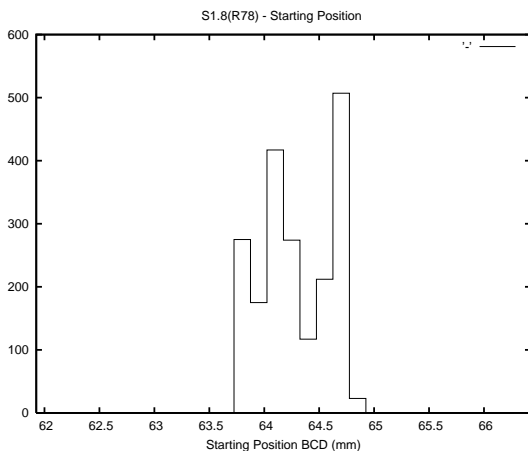

Target Performance Report - S1.8

Report Generated: May 26, 2014,

Last Actuation: 26/05/14 17:20:26

1 Operation Summary

	Last Shift	Total
Actuations:	157.4K	2966.6K
Quadrature Count errors:	0	0
Fiber ADC errors:	0	0
BPS errors (during actuation):	0	0
(R78) Gaps > 3s & < 10s:	0	10
(R78) Gaps > 10s:	2	61
(R78) SP2 Corrections:	11	162
(R78) Capture Over/Under shoots:	2393/61	22347/1180

2 Mechanical Performance

Starting position for the last 2000 actuations.

Starting position width over time.

Acceleration for the last 2000 actuations.

Acceleration over time. Normalised to a temperature 45C using the temperature data collected by the system.

3 Optical Performance

4 BPS Check