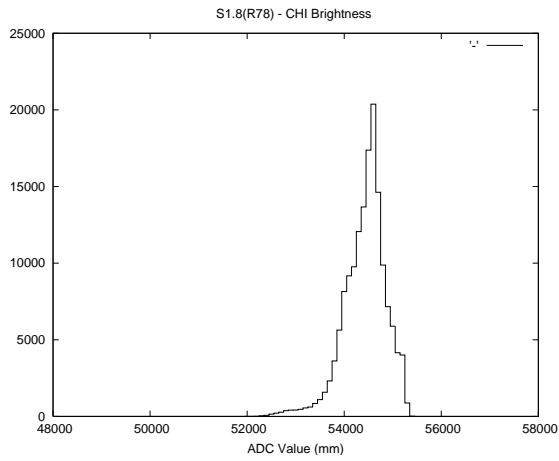

2 Mechanical Performance

Starting position for the last 2000 actuations.

Starting position width over time.

Acceleration for the last 2000 actuations.

Acceleration over time. Normalised to a temperature 45C using the temperature data collected by the system.

3 Optical Performance

4 BPS Check