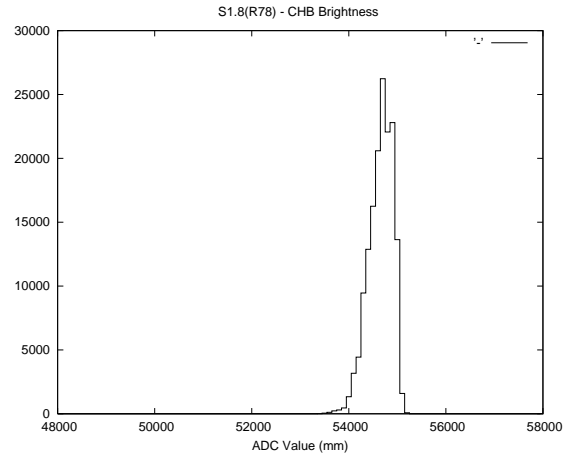

2 Mechanical Performance

Starting position for the last 2000 actuations.

Starting position width over time.

Acceleration for the last 2000 actuations.

Acceleration over time. Normalised to a temperature 45C using the temperature data collected by the system.

3 Optical Performance

4 BPS Check