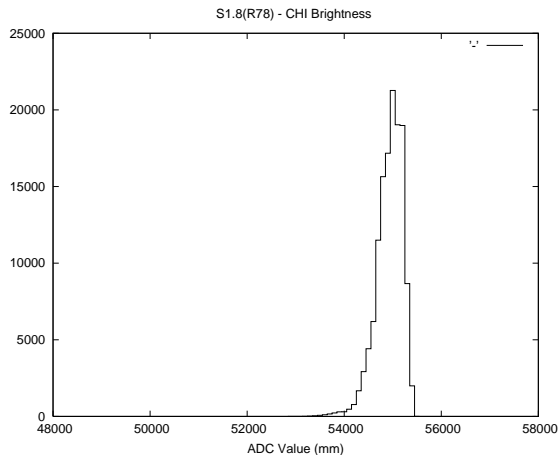

## 2 Mechanical Performance

Starting position for the last 2000 actuations.

Starting position width over time.

Acceleration for the last 2000 actuations.

Acceleration over time. Normalised to a temperature 45C using the temperature data collected by the system.

### 3 Optical Performance