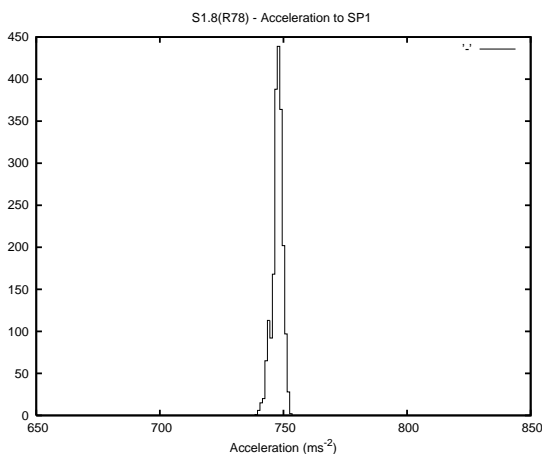

## 1 Operation Summary

	Last Shift	Total
Actuations:	133.3K	2809.1K
Quadrature Count errors:	0	0
Fiber ADC errors:	0	0
BPS errors (during actuation):	0	0
(R78) Gaps > 3s & < 10s:	2	10
(R78) Gaps > 10s:	2	60
(R78) SP2 Corrections:	2	151
(R78) Capture Over/Under shoots:	700/16	19954/1119

## 2 Mechanical Performance

Starting position for the last 2000 actuations.

Starting position width over time.

Acceleration for the last 2000 actuations.

Acceleration over time. Normalised to a temperature 45C using the temperature data collected by the system.