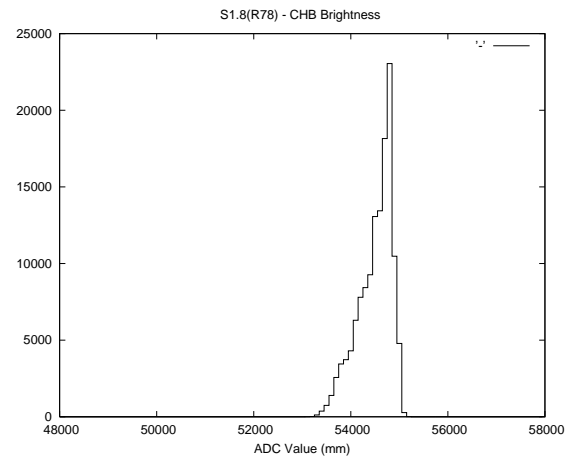

## 2 Mechanical Performance

Starting position for the last 2000 actuations.

Starting position width over time.

Acceleration for the last 2000 actuations.

Acceleration over time. Normalised to a temperature 45C using the temperature data collected by the system.

### 3 Optical Performance