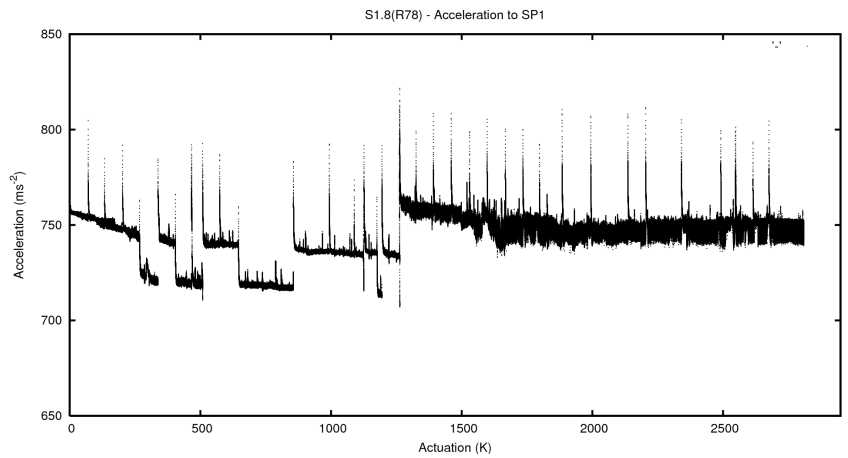

## 2 Mechanical Performance

Starting position for the last 2000 actuations.

Starting position width over time.

Acceleration for the last 2000 actuations.

Acceleration over time. Normalised to a temperature 45C using the temperature data collected by the system.

### 3 Optical Performance