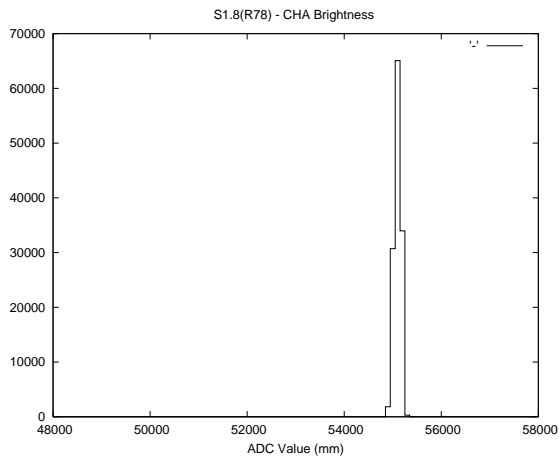

## 2 Mechanical Performance

Starting position for the last 2000 actuations.

Starting position width over time.

Acceleration for the last 2000 actuations.

Acceleration over time. Normalised to a temperature 45C using the temperature data collected by the system.

### 3 Optical Performance