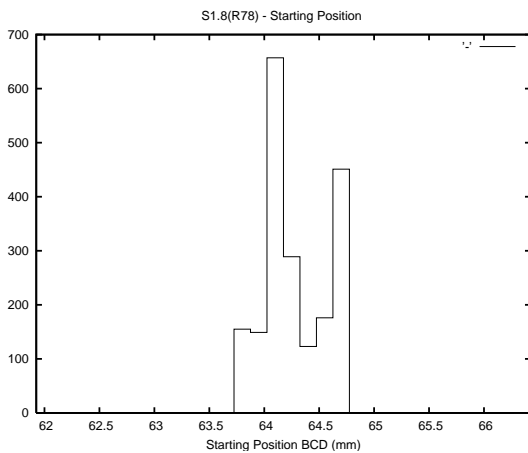

## 1 Operation Summary

	Last Shift	Total
Actuations:	133.3K	2809.1K
Quadrature Count errors:	0	0
Fiber ADC errors:	0	0
BPS errors (during actuation):	0	0
(R78) Gaps > 3s & < 10s:	2	10
(R78) Gaps > 10s:	2	60
(R78) SP2 Corrections:	2	151
(R78) Capture Over/Under shoots:	700/16	19954/1119

## 2 Mechanical Performance

Starting position for the last 2000 actuations.

Starting position width over time.

Acceleration for the last 2000 actuations.

Acceleration over time. Normalised to a temperature 45C using the temperature data collected by the system.

### 3 Optical Performance