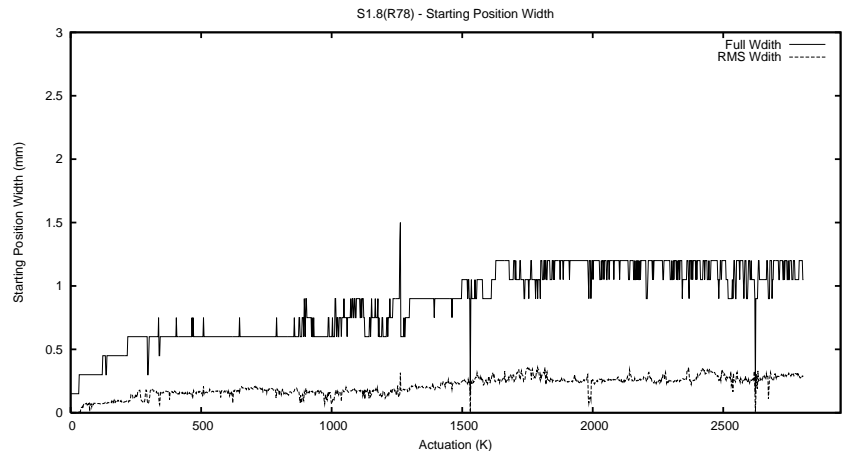

## 1 Operation Summary

	Last Shift	Total
Actuations:	133.3K	2809.1K
Quadrature Count errors:	0	0
Fiber ADC errors:	0	0
BPS errors (during actuation):	0	0
(R78) Gaps > 3s & < 10s:	2	10
(R78) Gaps > 10s:	2	60
(R78) SP2 Corrections:	2	151
(R78) Capture Over/Under shoots:	700/16	19954/1119

## 2 Mechanical Performance

Starting position for the last 2000 actuations.

Starting position width over time.

Acceleration for the last 2000 actuations.

Acceleration over time. Normalised to a temperature 45C using the temperature data collected by the system.