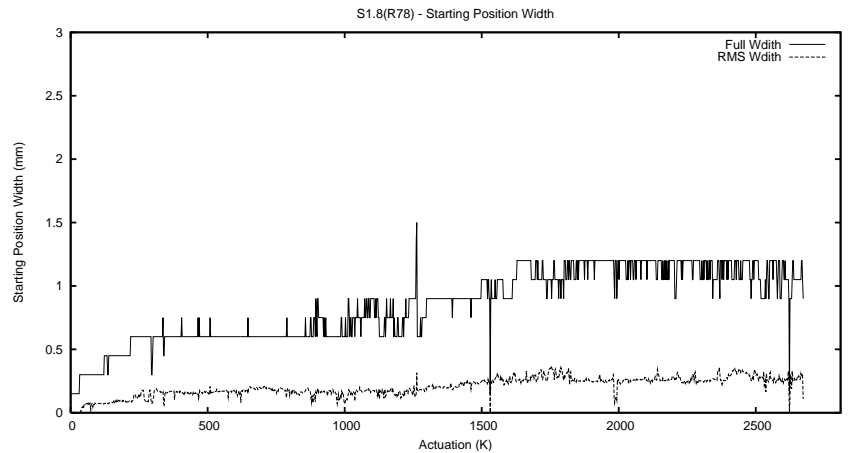

Target Performance Report - S1.8

Report Generated: May 22, 2014,

Last Actuation: 22/05/14 11:29:29

1 Operation Summary

	Last Shift	Total
Actuations:	61.0K	2675.8K
Quadrature Count errors:	0	0
Fiber ADC errors:	0	0
BPS errors (during actuation):	0	0
(R78) Gaps > 3s & < 10s:	2	8
(R78) Gaps > 10s:	2	59
(R78) SP2 Corrections:	2	149
(R78) Capture Over/Under shoots:	304/27	19254/1103

2 Mechanical Performance

Starting position for the last 2000 actuations.

Starting position width over time.

Acceleration for the last 2000 actuations.

Acceleration over time. Normalised to a temperature 45C using the temperature data collected by the system.