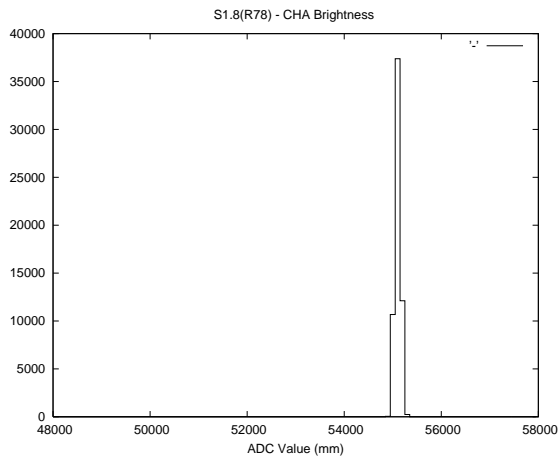

Target Performance Report - S1.8

Report Generated: May 22, 2014,

Last Actuation: 22/05/14 11:29:29

1 Operation Summary

	Last Shift	Total
Actuations:	61.0K	2675.8K
Quadrature Count errors:	0	0
Fiber ADC errors:	0	0
BPS errors (during actuation):	0	0
(R78) Gaps > 3s & < 10s:	2	8
(R78) Gaps > 10s:	2	59
(R78) SP2 Corrections:	2	149
(R78) Capture Over/Under shoots:	304/27	19254/1103

2 Mechanical Performance

Starting position for the last 2000 actuations.

Starting position width over time.

Acceleration for the last 2000 actuations.

Acceleration over time. Normalised to a temperature 45C using the temperature data collected by the system.

3 Optical Performance

4 BPS Check