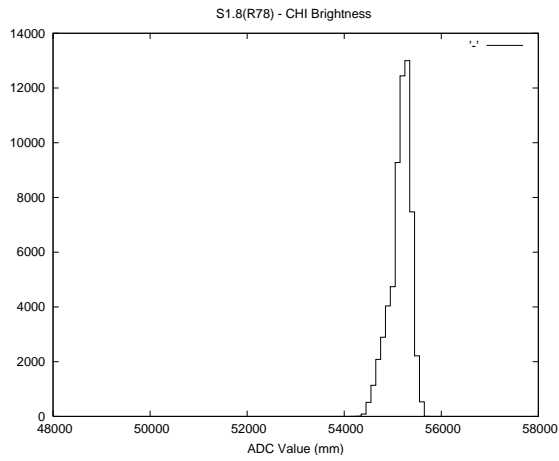

2 Mechanical Performance

Starting position for the last 2000 actuations.

Starting position width over time.

Acceleration for the last 2000 actuations.

Acceleration over time. Normalised to a temperature 45C using the temperature data collected by the system.

3 Optical Performance

4 BPS Check