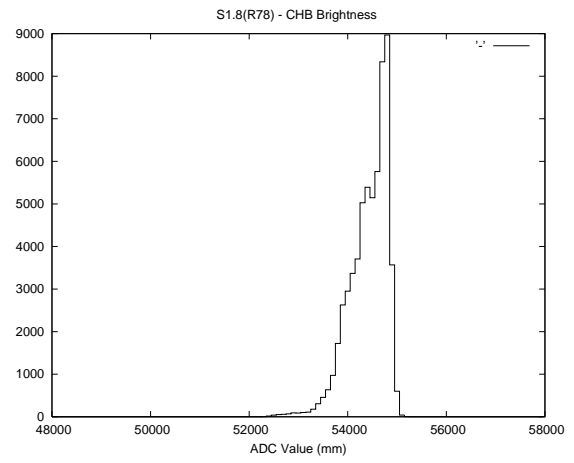

2 Mechanical Performance

Starting position for the last 2000 actuations.

Starting position width over time.

Acceleration for the last 2000 actuations.

Acceleration over time. Normalised to a temperature 45C using the temperature data collected by the system.

3 Optical Performance

4 BPS Check