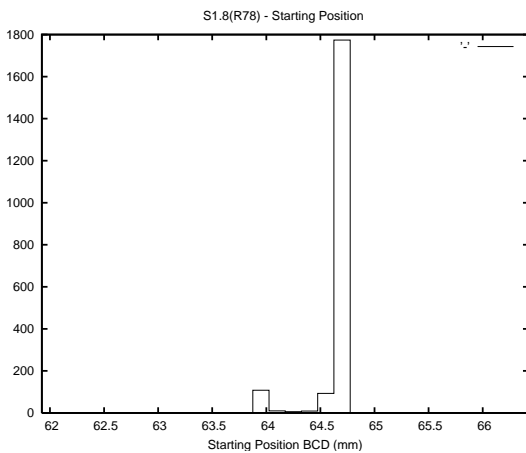

Target Performance Report - S1.8

Report Generated: May 22, 2014,

Last Actuation: 22/05/14 11:29:29

1 Operation Summary

	Last Shift	Total
Actuations:	61.0K	2675.8K
Quadrature Count errors:	0	0
Fiber ADC errors:	0	0
BPS errors (during actuation):	0	0
(R78) Gaps > 3s & < 10s:	2	8
(R78) Gaps > 10s:	2	59
(R78) SP2 Corrections:	2	149
(R78) Capture Over/Under shoots:	304/27	19254/1103

2 Mechanical Performance

Starting position for the last 2000 actuations.

Starting position width over time.

Acceleration for the last 2000 actuations.

Acceleration over time. Normalised to a temperature 45C using the temperature data collected by the system.