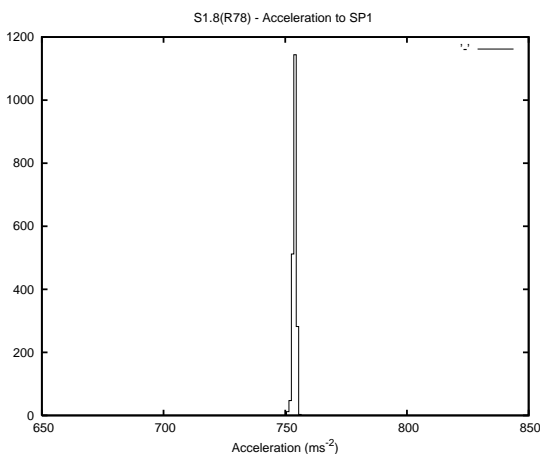

Target Performance Report - S1.8

Report Generated: May 22, 2014,

Last Actuation: 22/05/14 11:29:29

1 Operation Summary

	Last Shift	Total
Actuations:	61.0K	2675.8K
Quadrature Count errors:	0	0
Fiber ADC errors:	0	0
BPS errors (during actuation):	0	0
(R78) Gaps > 3s & < 10s:	2	8
(R78) Gaps > 10s:	2	59
(R78) SP2 Corrections:	2	149
(R78) Capture Over/Under shoots:	304/27	19254/1103

2 Mechanical Performance

Starting position for the last 2000 actuations.

Starting position width over time.

Acceleration for the last 2000 actuations.

Acceleration over time. Normalised to a temperature 45C using the temperature data collected by the system.