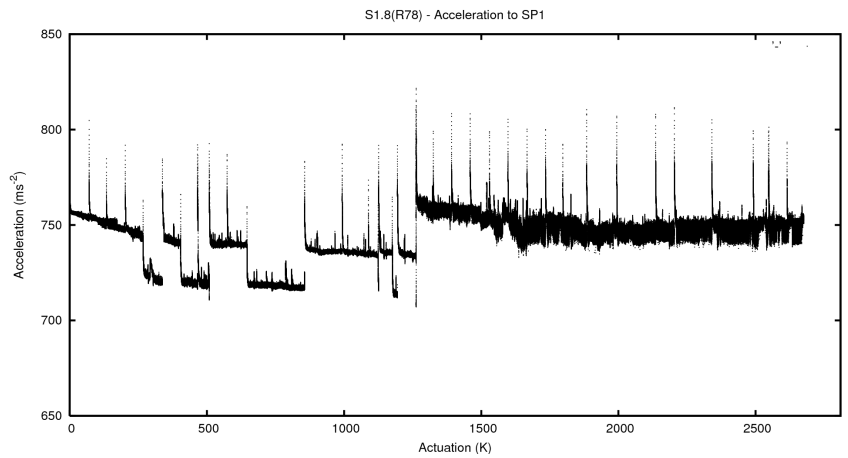

Target Performance Report - S1.8

Report Generated: May 22, 2014,

Last Actuation: 22/05/14 11:29:29

1 Operation Summary

	Last Shift	Total
Actuations:	61.0K	2675.8K
Quadrature Count errors:	0	0
Fiber ADC errors:	0	0
BPS errors (during actuation):	0	0
(R78) Gaps > 3s & < 10s:	2	8
(R78) Gaps > 10s:	2	59
(R78) SP2 Corrections:	2	149
(R78) Capture Over/Under shoots:	304/27	19254/1103

2 Mechanical Performance

Starting position for the last 2000 actuations.

Starting position width over time.

Acceleration for the last 2000 actuations.

Acceleration over time. Normalised to a temperature 45C using the temperature data collected by the system.

3 Optical Performance

4 BPS Check