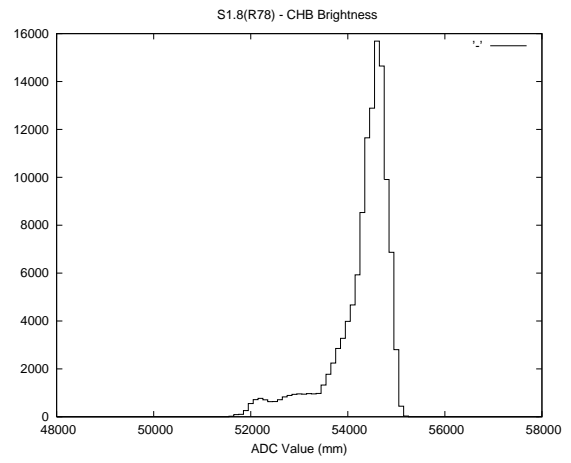

2 Mechanical Performance

Starting position for the last 2000 actuations.

Starting position width over time.

Acceleration for the last 2000 actuations.

Acceleration over time. Normalised to a temperature 45C using the temperature data collected by the system.

3 Optical Performance

4 BPS Check