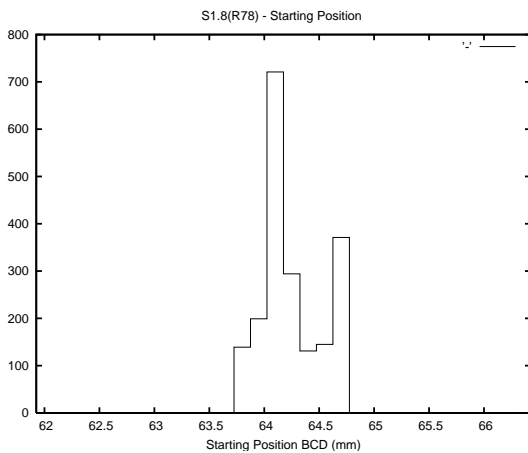

Target Performance Report - S1.8

Report Generated: May 21, 2014,

Last Actuation: 21/05/14 12:36:43

1 Operation Summary

	Last Shift	Total
Actuations:	123.5K	2614.8K
Quadrature Count errors:	0	0
Fiber ADC errors:	0	0
BPS errors (during actuation):	0	0
(R78) Gaps > 3s & < 10s:	0	6
(R78) Gaps > 10s:	4	58
(R78) SP2 Corrections:	12	147
(R78) Capture Over/Under shoots:	1040/94	18950/1076

2 Mechanical Performance

Starting position for the last 2000 actuations.

Starting position width over time.

Acceleration for the last 2000 actuations.

Acceleration over time. Normalised to a temperature 45C using the temperature data collected by the system.

3 Optical Performance

4 BPS Check