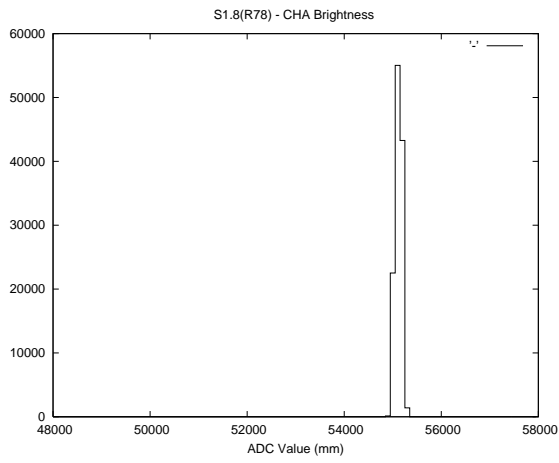

Target Performance Report - S1.8

Report Generated: May 21, 2014,

Last Actuation: 21/05/14 12:36:43

1 Operation Summary

	Last Shift	Total
Actuations:	123.5K	2614.8K
Quadrature Count errors:	0	0
Fiber ADC errors:	0	0
BPS errors (during actuation):	0	0
(R78) Gaps > 3s & < 10s:	0	6
(R78) Gaps > 10s:	4	58
(R78) SP2 Corrections:	12	147
(R78) Capture Over/Under shoots:	1040/94	18950/1076

2 Mechanical Performance

Starting position for the last 2000 actuations.

Starting position width over time.

Acceleration for the last 2000 actuations.

Acceleration over time. Normalised to a temperature 45C using the temperature data collected by the system.

3 Optical Performance

4 BPS Check