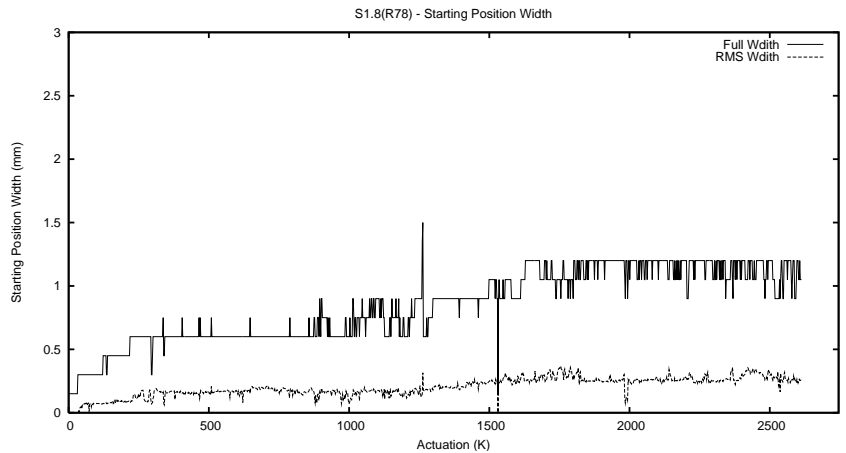

Target Performance Report - S1.8

Report Generated: May 21, 2014,

Last Actuation: 21/05/14 12:36:43

1 Operation Summary

	Last Shift	Total
Actuations:	123.5K	2614.8K
Quadrature Count errors:	0	0
Fiber ADC errors:	0	0
BPS errors (during actuation):	0	0
(R78) Gaps > 3s & < 10s:	0	6
(R78) Gaps > 10s:	4	58
(R78) SP2 Corrections:	12	147
(R78) Capture Over/Under shoots:	1040/94	18950/1076

2 Mechanical Performance

Starting position for the last 2000 actuations.

Starting position width over time.

Acceleration for the last 2000 actuations.

Acceleration over time. Normalised to a temperature 45C using the temperature data collected by the system.