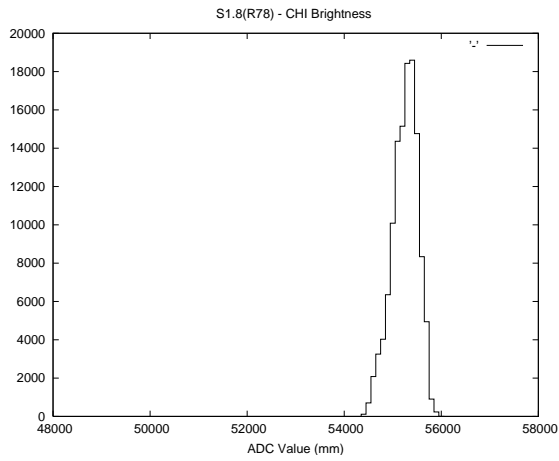

2 Mechanical Performance

Starting position for the last 2000 actuations.

Starting position width over time.

Acceleration for the last 2000 actuations.

Acceleration over time. Normalised to a temperature 45C using the temperature data collected by the system.

3 Optical Performance

4 BPS Check