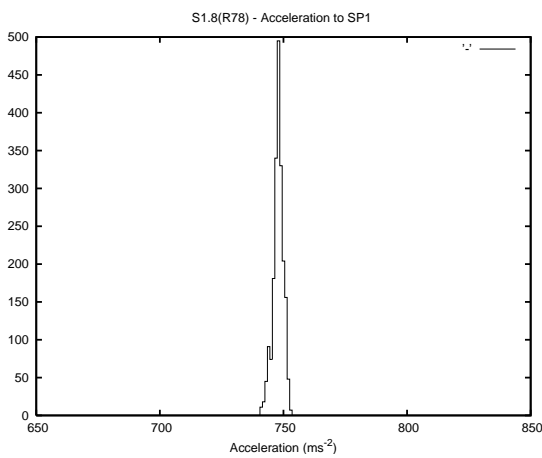

Target Performance Report - S1.8

Report Generated: May 21, 2014,

Last Actuation: 21/05/14 12:36:43

1 Operation Summary

	Last Shift	Total
Actuations:	123.5K	2614.8K
Quadrature Count errors:	0	0
Fiber ADC errors:	0	0
BPS errors (during actuation):	0	0
(R78) Gaps > 3s & < 10s:	0	6
(R78) Gaps > 10s:	4	58
(R78) SP2 Corrections:	12	147
(R78) Capture Over/Under shoots:	1040/94	18950/1076

2 Mechanical Performance

Starting position for the last 2000 actuations.

Starting position width over time.

Acceleration for the last 2000 actuations.

Acceleration over time. Normalised to a temperature 45C using the temperature data collected by the system.