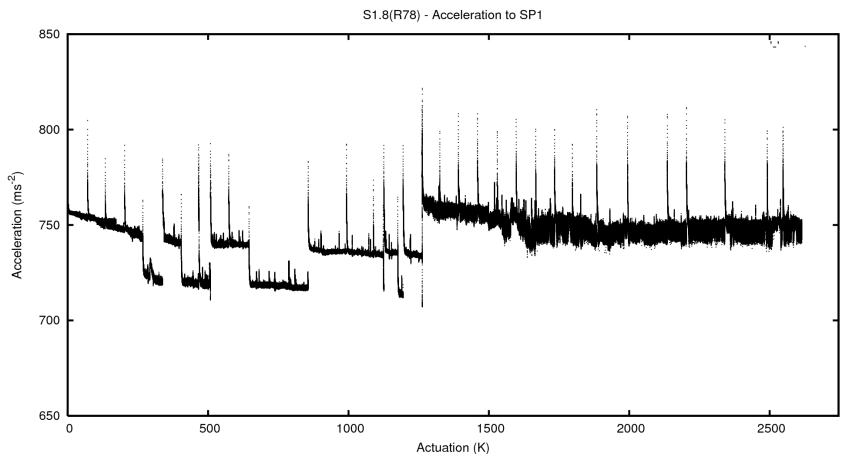

Target Performance Report - S1.8

Report Generated: May 21, 2014,

Last Actuation: 21/05/14 12:36:43

1 Operation Summary

	Last Shift	Total
Actuations:	123.5K	2614.8K
Quadrature Count errors:	0	0
Fiber ADC errors:	0	0
BPS errors (during actuation):	0	0
(R78) Gaps > 3s & < 10s:	0	6
(R78) Gaps > 10s:	4	58
(R78) SP2 Corrections:	12	147
(R78) Capture Over/Under shoots:	1040/94	18950/1076

2 Mechanical Performance

Starting position for the last 2000 actuations.

Starting position width over time.

Acceleration for the last 2000 actuations.

Acceleration over time. Normalised to a temperature 45C using the temperature data collected by the system.

3 Optical Performance

4 BPS Check