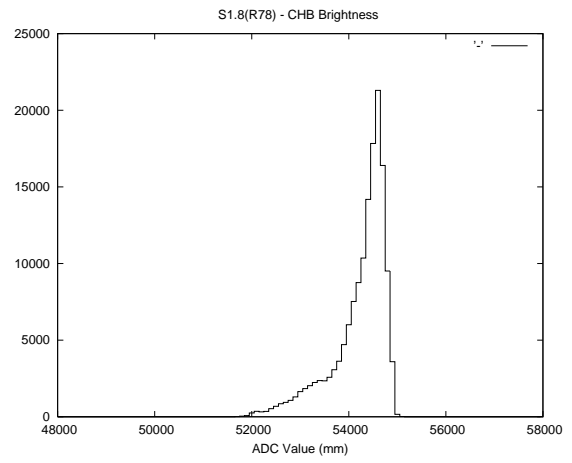

2 Mechanical Performance

Starting position for the last 2000 actuations.

Starting position width over time.

Acceleration for the last 2000 actuations.

Acceleration over time. Normalised to a temperature 45C using the temperature data collected by the system.

3 Optical Performance

4 BPS Check