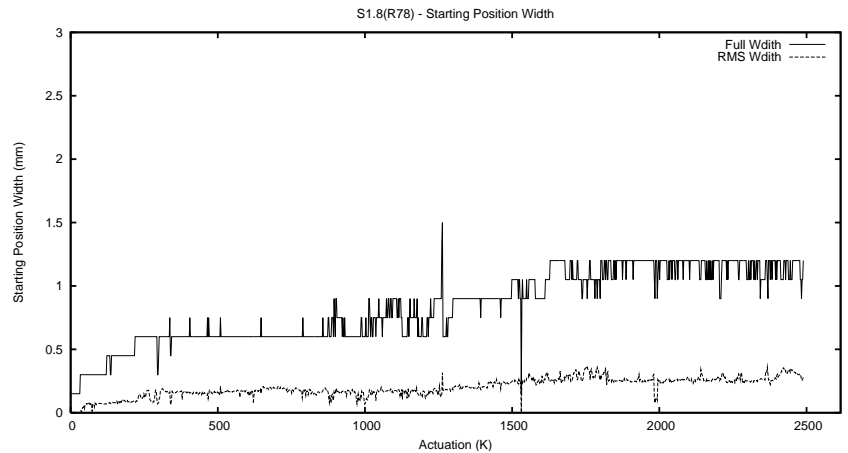

Target Performance Report - S1.8

Report Generated: May 19, 2014,

Last Actuation: 19/05/14 16:00:21

1 Operation Summary

	Last Shift	Total
Actuations:	150.5K	2491.3K
Quadrature Count errors:	0	0
Fiber ADC errors:	0	0
BPS errors (during actuation):	0	0
(R78) Gaps > 3s & < 10s:	0	6
(R78) Gaps > 10s:	2	55
(R78) SP2 Corrections:	4	135
(R78) Capture Over/Under shoots:	1301/34	17910/982

2 Mechanical Performance

Starting position for the last 2000 actuations.

Starting position width over time.

Acceleration for the last 2000 actuations.

Acceleration over time. Normalised to a temperature 45C using the temperature data collected by the system.