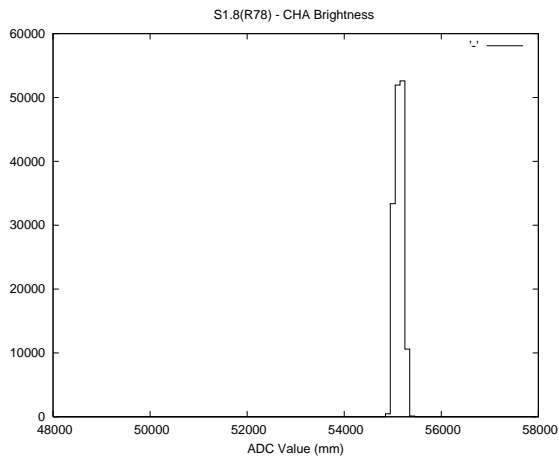

Target Performance Report - S1.8

Report Generated: May 19, 2014,

Last Actuation: 19/05/14 16:00:21

1 Operation Summary

	Last Shift	Total
Actuations:	150.5K	2491.3K
Quadrature Count errors:	0	0
Fiber ADC errors:	0	0
BPS errors (during actuation):	0	0
(R78) Gaps > 3s & < 10s:	0	6
(R78) Gaps > 10s:	2	55
(R78) SP2 Corrections:	4	135
(R78) Capture Over/Under shoots:	1301/34	17910/982

2 Mechanical Performance

Starting position for the last 2000 actuations.

Starting position width over time.

Acceleration for the last 2000 actuations.

Acceleration over time. Normalised to a temperature 45C using the temperature data collected by the system.

3 Optical Performance

4 BPS Check