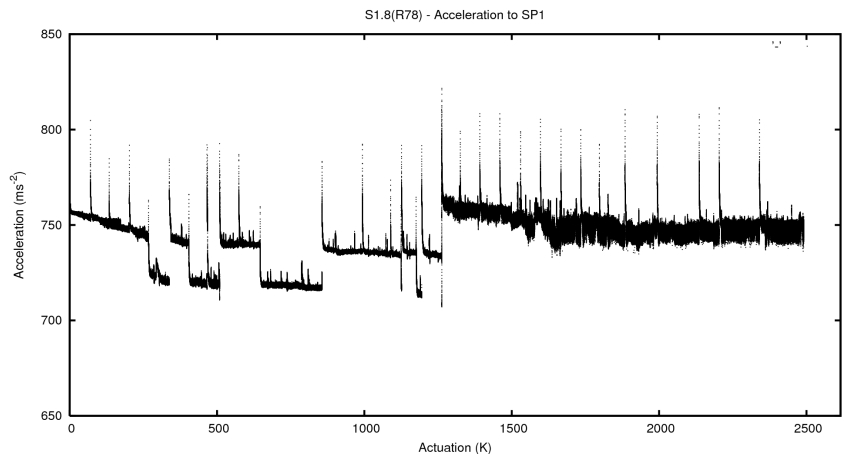

2 Mechanical Performance

Starting position for the last 2000 actuations.

Starting position width over time.

Acceleration for the last 2000 actuations.

Acceleration over time. Normalised to a temperature 45C using the temperature data collected by the system.

3 Optical Performance

4 BPS Check