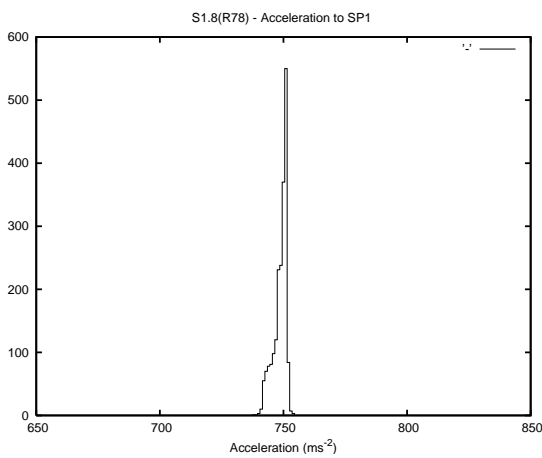

Target Performance Report - S1.8

Report Generated: May 19, 2014,

Last Actuation: 19/05/14 16:00:21

1 Operation Summary

	Last Shift	Total
Actuations:	150.5K	2491.3K
Quadrature Count errors:	0	0
Fiber ADC errors:	0	0
BPS errors (during actuation):	0	0
(R78) Gaps > 3s & < 10s:	0	6
(R78) Gaps > 10s:	2	55
(R78) SP2 Corrections:	4	135
(R78) Capture Over/Under shoots:	1301/34	17910/982

2 Mechanical Performance

Starting position for the last 2000 actuations.

Starting position width over time.

Acceleration for the last 2000 actuations.

Acceleration over time. Normalised to a temperature 45C using the temperature data collected by the system.