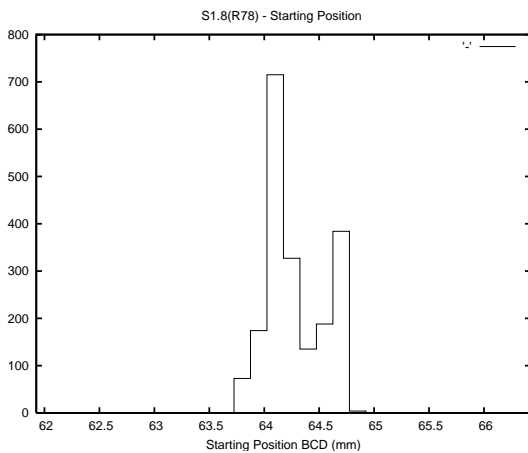

Target Performance Report - S1.8

Report Generated: May 19, 2014,

Last Actuation: 19/05/14 16:00:21

1 Operation Summary

	Last Shift	Total
Actuations:	150.5K	2491.3K
Quadrature Count errors:	0	0
Fiber ADC errors:	0	0
BPS errors (during actuation):	0	0
(R78) Gaps > 3s & < 10s:	0	6
(R78) Gaps > 10s:	2	55
(R78) SP2 Corrections:	4	135
(R78) Capture Over/Under shoots:	1301/34	17910/982

2 Mechanical Performance

Starting position for the last 2000 actuations.

Starting position width over time.

Acceleration for the last 2000 actuations.

Acceleration over time. Normalised to a temperature 45C using the temperature data collected by the system.

3 Optical Performance

4 BPS Check