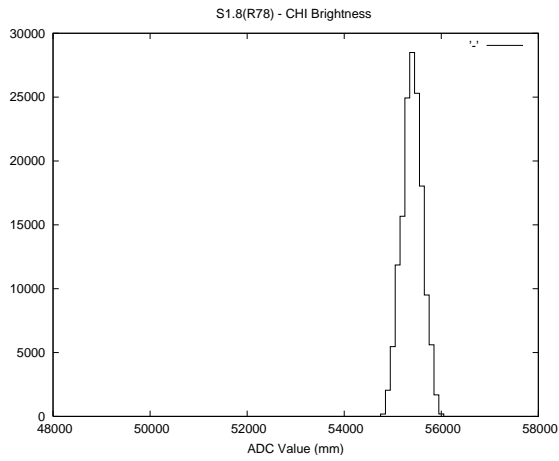

2 Mechanical Performance

Starting position for the last 2000 actuations.

Starting position width over time.

Acceleration for the last 2000 actuations.

Acceleration over time. Normalised to a temperature 45C using the temperature data collected by the system.

3 Optical Performance

4 BPS Check