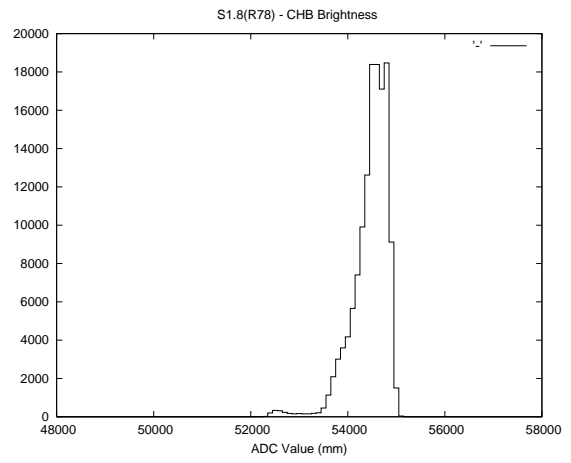

## 2 Mechanical Performance

Starting position for the last 2000 actuations.

Starting position width over time.

Acceleration for the last 2000 actuations.

Acceleration over time. Normalised to a temperature 45C using the temperature data collected by the system.

### 3 Optical Performance