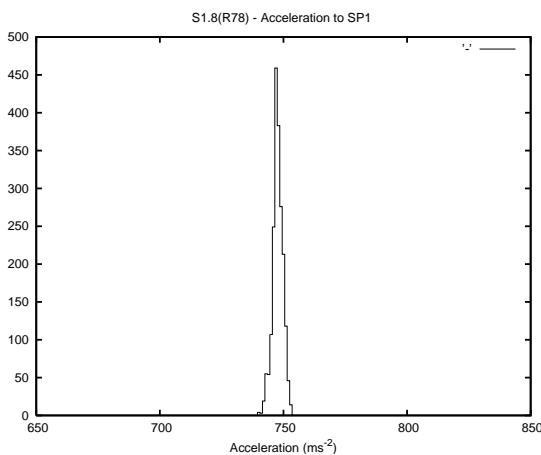

## 1 Operation Summary

	Last Shift	Total
Actuations:	136.8K	2340.8K
Quadrature Count errors:	0	0
Fiber ADC errors:	0	0
BPS errors (during actuation):	0	0
(R78) Gaps > 3s & < 10s:	0	6
(R78) Gaps > 10s:	2	54
(R78) SP2 Corrections:	5	131
(R78) Capture Over/Under shoots:	600/32	16609/948

## 2 Mechanical Performance

Starting position for the last 2000 actuations.

Starting position width over time.

Acceleration for the last 2000 actuations.

Acceleration over time. Normalised to a temperature 45C using the temperature data collected by the system.