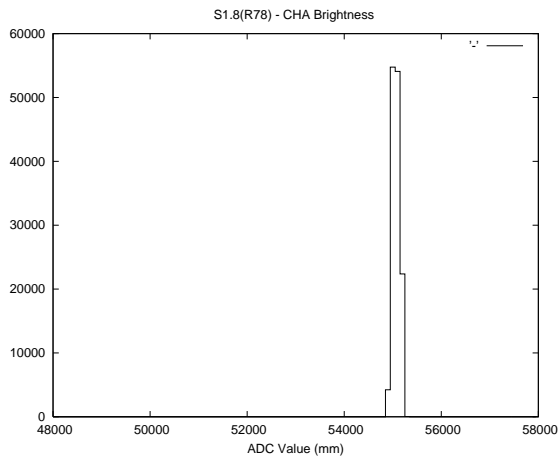

## 2 Mechanical Performance

Starting position for the last 2000 actuations.

Starting position width over time.

Acceleration for the last 2000 actuations.

Acceleration over time. Normalised to a temperature 45C using the temperature data collected by the system.

### 3 Optical Performance