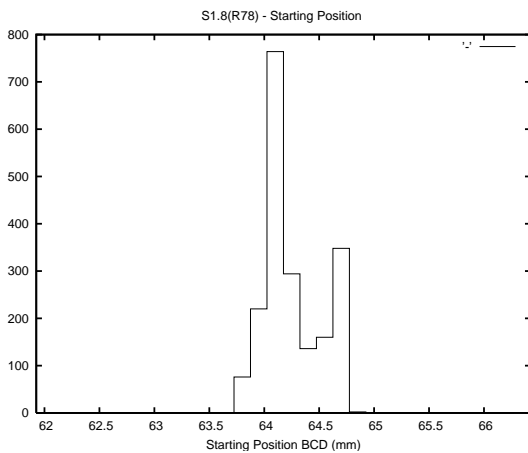

## 1 Operation Summary

	Last Shift	Total
Actuations:	136.8K	2340.8K
Quadrature Count errors:	0	0
Fiber ADC errors:	0	0
BPS errors (during actuation):	0	0
(R78) Gaps > 3s & < 10s:	0	6
(R78) Gaps > 10s:	2	54
(R78) SP2 Corrections:	5	131
(R78) Capture Over/Under shoots:	600/32	16609/948

## 2 Mechanical Performance

Starting position for the last 2000 actuations.

Starting position width over time.

Acceleration for the last 2000 actuations.

Acceleration over time. Normalised to a temperature 45C using the temperature data collected by the system.

### 3 Optical Performance