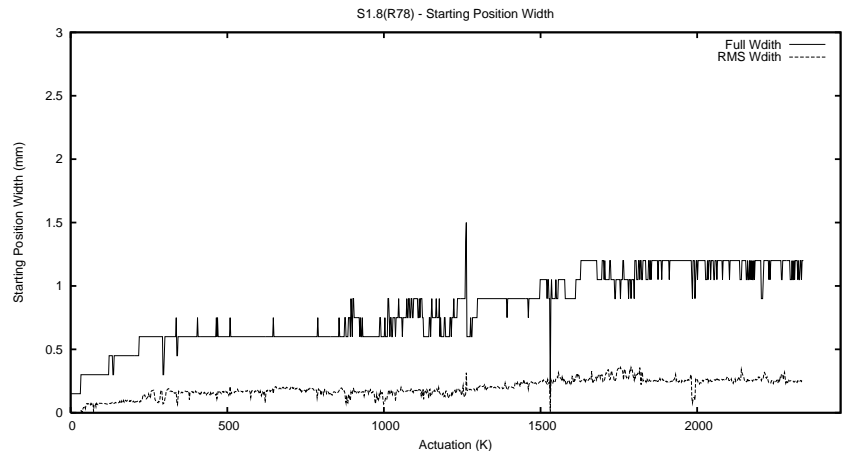

## 1 Operation Summary

	Last Shift	Total
Actuations:	136.8K	2340.8K
Quadrature Count errors:	0	0
Fiber ADC errors:	0	0
BPS errors (during actuation):	0	0
(R78) Gaps > 3s & < 10s:	0	6
(R78) Gaps > 10s:	2	54
(R78) SP2 Corrections:	5	131
(R78) Capture Over/Under shoots:	600/32	16609/948

## 2 Mechanical Performance

Starting position for the last 2000 actuations.

Starting position width over time.

Acceleration for the last 2000 actuations.

Acceleration over time. Normalised to a temperature 45C using the temperature data collected by the system.