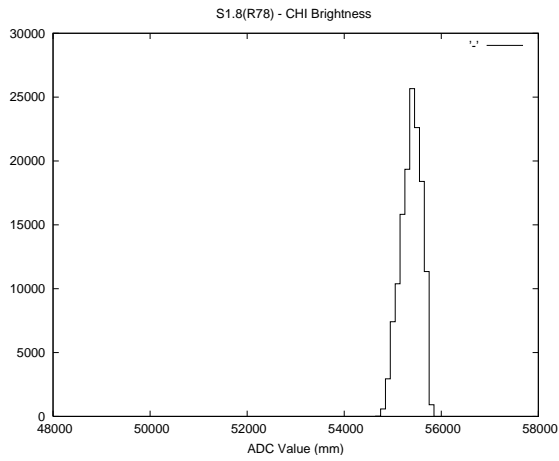

## 2 Mechanical Performance

Starting position for the last 2000 actuations.

Starting position width over time.

Acceleration for the last 2000 actuations.

Acceleration over time. Normalised to a temperature 45C using the temperature data collected by the system.

### 3 Optical Performance