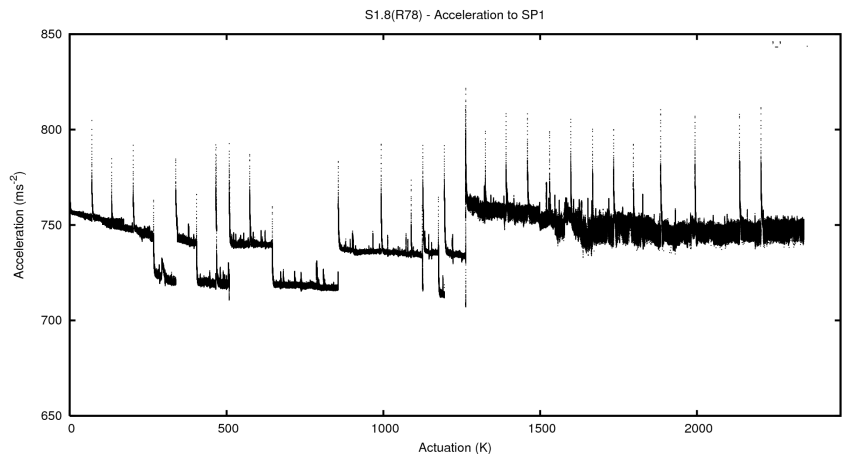

## 2 Mechanical Performance

Starting position for the last 2000 actuations.

Starting position width over time.

Acceleration for the last 2000 actuations.

Acceleration over time. Normalised to a temperature 45C using the temperature data collected by the system.

### 3 Optical Performance