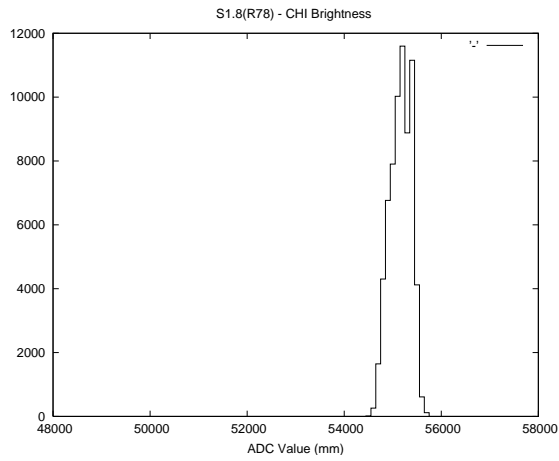

2 Mechanical Performance

Starting position for the last 2000 actuations.

Starting position width over time.

Acceleration for the last 2000 actuations.

Acceleration over time. Normalised to a temperature 45C using the temperature data collected by the system.

3 Optical Performance

4 BPS Check