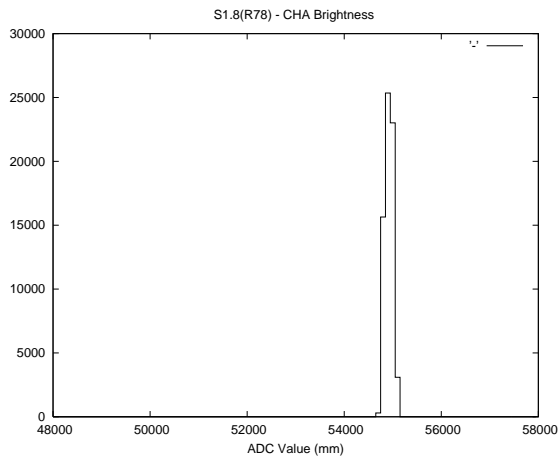

Target Performance Report - S1.8

Report Generated: May 14, 2014,

Last Actuation: 14/05/14 13:53:47

1 Operation Summary

	Last Shift	Total
Actuations:	68.1K	2203.9K
Quadrature Count errors:	0	0
Fiber ADC errors:	0	0
BPS errors (during actuation):	0	0
(R78) Gaps > 3s & < 10s:	0	6
(R78) Gaps > 10s:	2	53
(R78) SP2 Corrections:	6	126
(R78) Capture Over/Under shoots:	1548/40	16009/916

2 Mechanical Performance

Starting position for the last 2000 actuations.

Starting position width over time.

Acceleration for the last 2000 actuations.

Acceleration over time. Normalised to a temperature 45C using the temperature data collected by the system.

3 Optical Performance

4 BPS Check