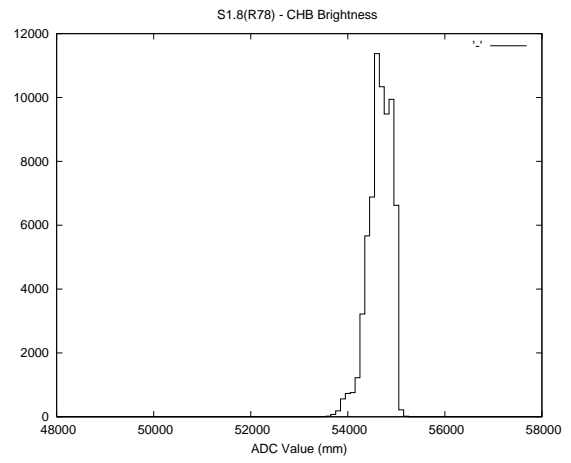

2 Mechanical Performance

Starting position for the last 2000 actuations.

Starting position width over time.

Acceleration for the last 2000 actuations.

Acceleration over time. Normalised to a temperature 45C using the temperature data collected by the system.

3 Optical Performance

4 BPS Check