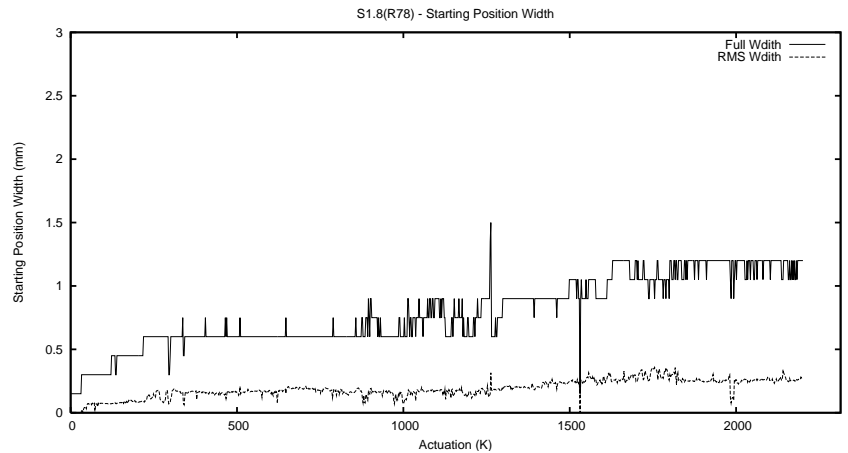

Target Performance Report - S1.8

Report Generated: May 14, 2014,

Last Actuation: 14/05/14 13:53:47

1 Operation Summary

	Last Shift	Total
Actuations:	68.1K	2203.9K
Quadrature Count errors:	0	0
Fiber ADC errors:	0	0
BPS errors (during actuation):	0	0
(R78) Gaps > 3s & < 10s:	0	6
(R78) Gaps > 10s:	2	53
(R78) SP2 Corrections:	6	126
(R78) Capture Over/Under shoots:	1548/40	16009/916

2 Mechanical Performance

Starting position for the last 2000 actuations.

Starting position width over time.

Acceleration for the last 2000 actuations.

Acceleration over time. Normalised to a temperature 45C using the temperature data collected by the system.