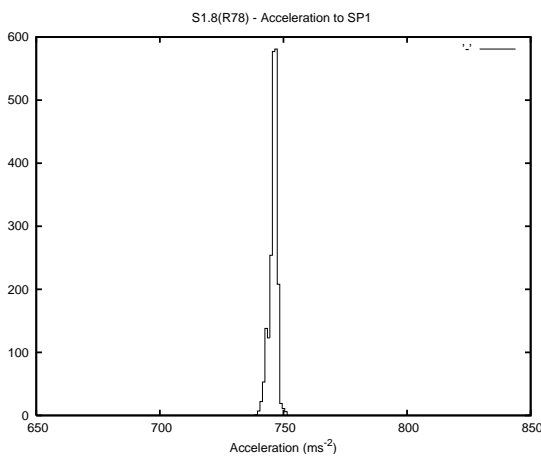

Target Performance Report - S1.8

Report Generated: May 14, 2014,

Last Actuation: 14/05/14 13:53:47

1 Operation Summary

	Last Shift	Total
Actuations:	68.1K	2203.9K
Quadrature Count errors:	0	0
Fiber ADC errors:	0	0
BPS errors (during actuation):	0	0
(R78) Gaps > 3s & < 10s:	0	6
(R78) Gaps > 10s:	2	53
(R78) SP2 Corrections:	6	126
(R78) Capture Over/Under shoots:	1548/40	16009/916

2 Mechanical Performance

Starting position for the last 2000 actuations.

Starting position width over time.

Acceleration for the last 2000 actuations.

Acceleration over time. Normalised to a temperature 45C using the temperature data collected by the system.