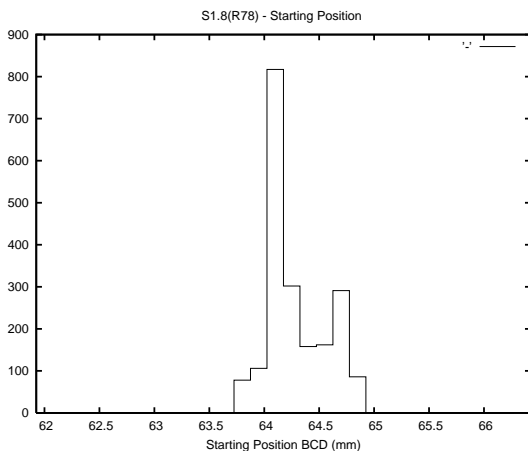

Target Performance Report - S1.8

Report Generated: May 14, 2014,

Last Actuation: 14/05/14 13:53:47

1 Operation Summary

	Last Shift	Total
Actuations:	68.1K	2203.9K
Quadrature Count errors:	0	0
Fiber ADC errors:	0	0
BPS errors (during actuation):	0	0
(R78) Gaps > 3s & < 10s:	0	6
(R78) Gaps > 10s:	2	53
(R78) SP2 Corrections:	6	126
(R78) Capture Over/Under shoots:	1548/40	16009/916

2 Mechanical Performance

Starting position for the last 2000 actuations.

Starting position width over time.

Acceleration for the last 2000 actuations.

Acceleration over time. Normalised to a temperature 45C using the temperature data collected by the system.

3 Optical Performance

4 BPS Check