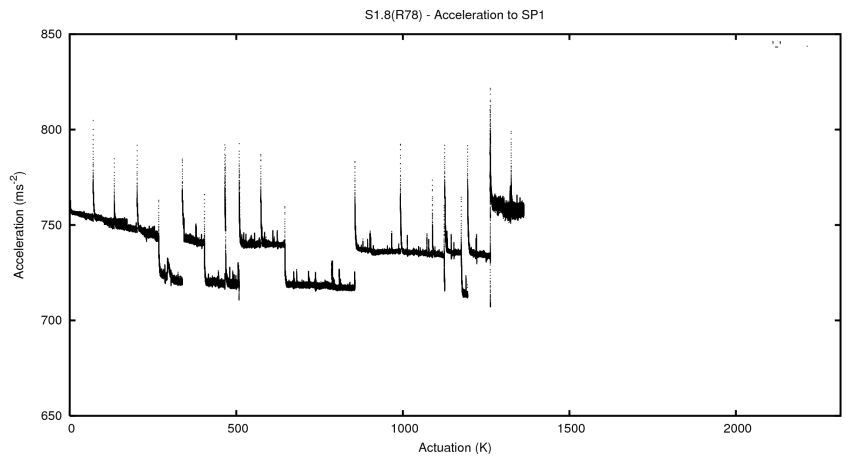

Target Performance Report - S1.8

Report Generated: May 14, 2014,

Last Actuation: 14/05/14 13:53:47

1 Operation Summary

	Last Shift	Total
Actuations:	68.1K	2203.9K
Quadrature Count errors:	0	0
Fiber ADC errors:	0	0
BPS errors (during actuation):	0	0
(R78) Gaps > 3s & < 10s:	0	6
(R78) Gaps > 10s:	2	53
(R78) SP2 Corrections:	6	126
(R78) Capture Over/Under shoots:	1548/40	16009/916

2 Mechanical Performance

Starting position for the last 2000 actuations.

Starting position width over time.

Acceleration for the last 2000 actuations.

Acceleration over time. Normalised to a temperature 45C using the temperature data collected by the system.

3 Optical Performance

4 BPS Check