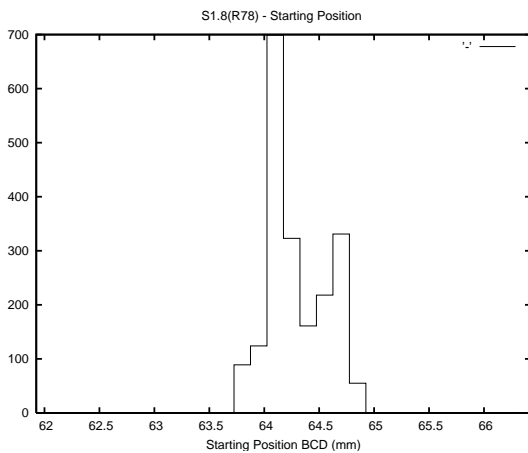

Target Performance Report - S1.8

Report Generated: May 13, 2014,

Last Actuation: 13/05/14 13:42:41

1 Operation Summary

	Last Shift	Total
Actuations:	142.0K	2135.9K
Quadrature Count errors:	0	0
Fiber ADC errors:	0	0
BPS errors (during actuation):	0	0
(R78) Gaps > 3s & < 10s:	0	6
(R78) Gaps > 10s:	2	52
(R78) SP2 Corrections:	6	120
(R78) Capture Over/Under shoots:	2090/47	14461/876

2 Mechanical Performance

Starting position for the last 2000 actuations.

Starting position width over time.

Acceleration for the last 2000 actuations.

Acceleration over time. Normalised to a temperature 45C using the temperature data collected by the system.

3 Optical Performance

4 BPS Check