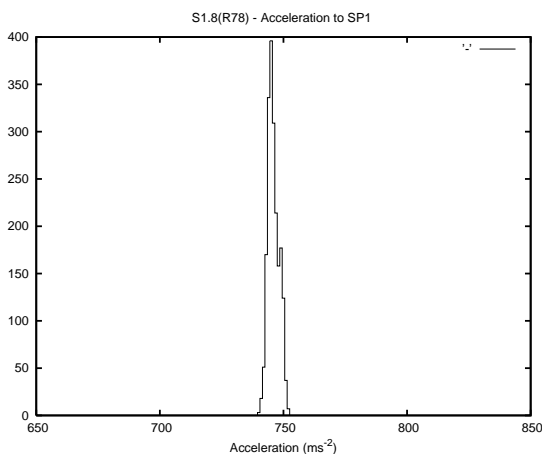

Target Performance Report - S1.8

Report Generated: May 13, 2014,

Last Actuation: 13/05/14 13:42:41

1 Operation Summary

	Last Shift	Total
Actuations:	142.0K	2135.9K
Quadrature Count errors:	0	0
Fiber ADC errors:	0	0
BPS errors (during actuation):	0	0
(R78) Gaps > 3s & < 10s:	0	6
(R78) Gaps > 10s:	2	52
(R78) SP2 Corrections:	6	120
(R78) Capture Over/Under shoots:	2090/47	14461/876

2 Mechanical Performance

Starting position for the last 2000 actuations.

Starting position width over time.

Acceleration for the last 2000 actuations.

Acceleration over time. Normalised to a temperature 45C using the temperature data collected by the system.