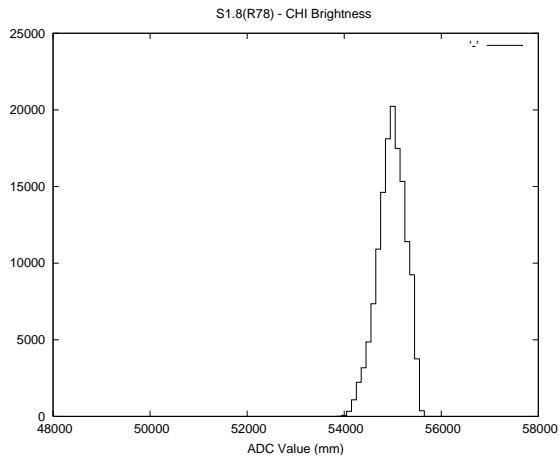

2 Mechanical Performance

Starting position for the last 2000 actuations.

Starting position width over time.

Acceleration for the last 2000 actuations.

Acceleration over time. Normalised to a temperature 45C using the temperature data collected by the system.

3 Optical Performance

4 BPS Check