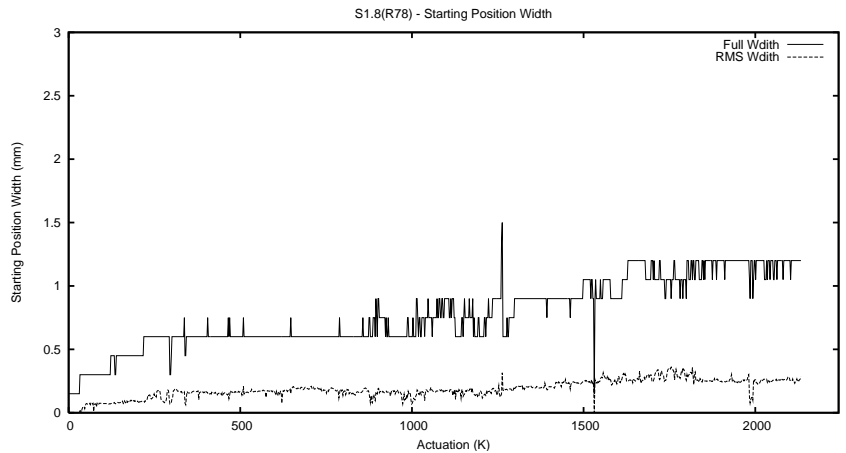

Target Performance Report - S1.8

Report Generated: May 13, 2014,

Last Actuation: 13/05/14 13:42:41

1 Operation Summary

	Last Shift	Total
Actuations:	142.0K	2135.9K
Quadrature Count errors:	0	0
Fiber ADC errors:	0	0
BPS errors (during actuation):	0	0
(R78) Gaps > 3s & < 10s:	0	6
(R78) Gaps > 10s:	2	52
(R78) SP2 Corrections:	6	120
(R78) Capture Over/Under shoots:	2090/47	14461/876

2 Mechanical Performance

Starting position for the last 2000 actuations.

Starting position width over time.

Acceleration for the last 2000 actuations.

Acceleration over time. Normalised to a temperature 45C using the temperature data collected by the system.