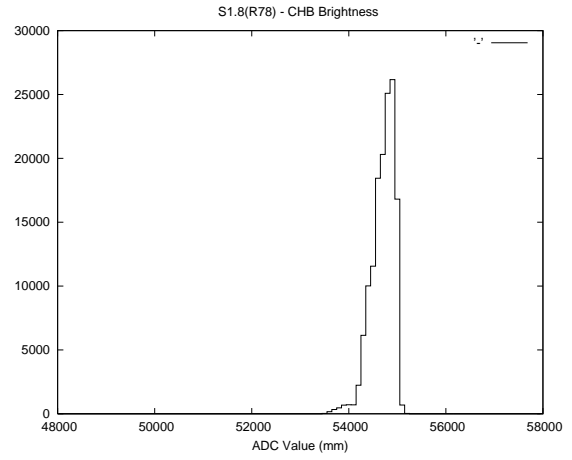

2 Mechanical Performance

Starting position for the last 2000 actuations.

Starting position width over time.

Acceleration for the last 2000 actuations.

Acceleration over time. Normalised to a temperature 45C using the temperature data collected by the system.

3 Optical Performance

4 BPS Check