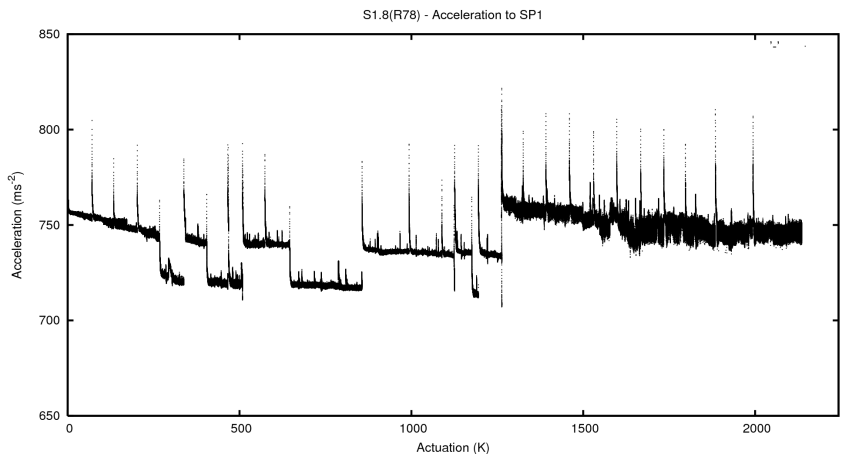

2 Mechanical Performance

Starting position for the last 2000 actuations.

Starting position width over time.

Acceleration for the last 2000 actuations.

Acceleration over time. Normalised to a temperature 45C using the temperature data collected by the system.

3 Optical Performance

4 BPS Check