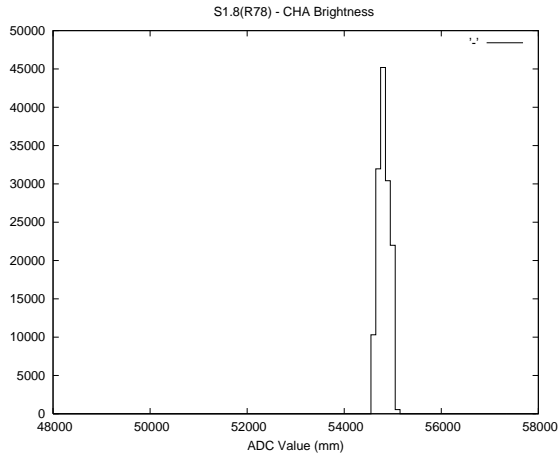

Target Performance Report - S1.8

Report Generated: May 13, 2014,

Last Actuation: 13/05/14 13:42:41

1 Operation Summary

	Last Shift	Total
Actuations:	142.0K	2135.9K
Quadrature Count errors:	0	0
Fiber ADC errors:	0	0
BPS errors (during actuation):	0	0
(R78) Gaps > 3s & < 10s:	0	6
(R78) Gaps > 10s:	2	52
(R78) SP2 Corrections:	6	120
(R78) Capture Over/Under shoots:	2090/47	14461/876

2 Mechanical Performance

Starting position for the last 2000 actuations.

Starting position width over time.

Acceleration for the last 2000 actuations.

Acceleration over time. Normalised to a temperature 45C using the temperature data collected by the system.

3 Optical Performance

4 BPS Check