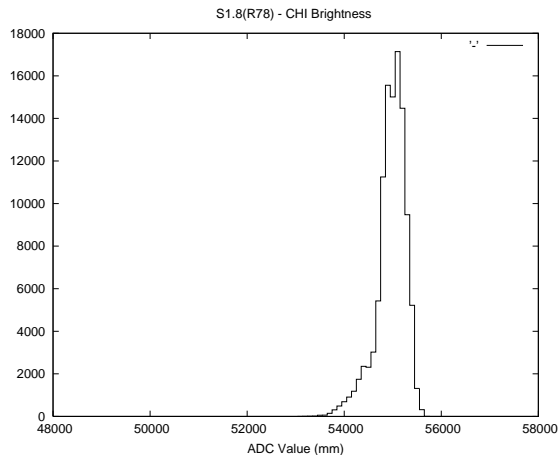

## 2 Mechanical Performance

Starting position for the last 2000 actuations.

Starting position width over time.

Acceleration for the last 2000 actuations.

Acceleration over time. Normalised to a temperature 45C using the temperature data collected by the system.

### 3 Optical Performance