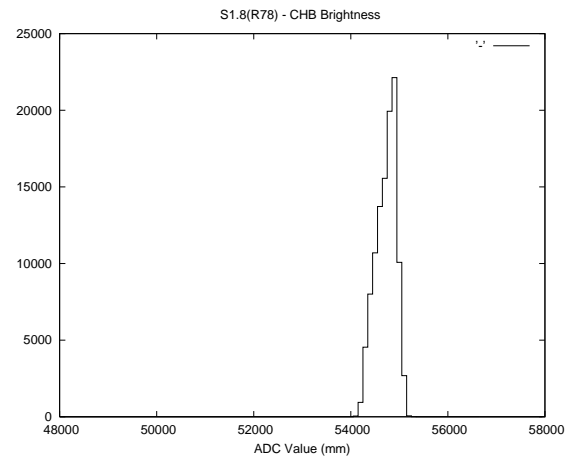

## 2 Mechanical Performance

Starting position for the last 2000 actuations.

Starting position width over time.

Acceleration for the last 2000 actuations.

Acceleration over time. Normalised to a temperature 45C using the temperature data collected by the system.

### 3 Optical Performance