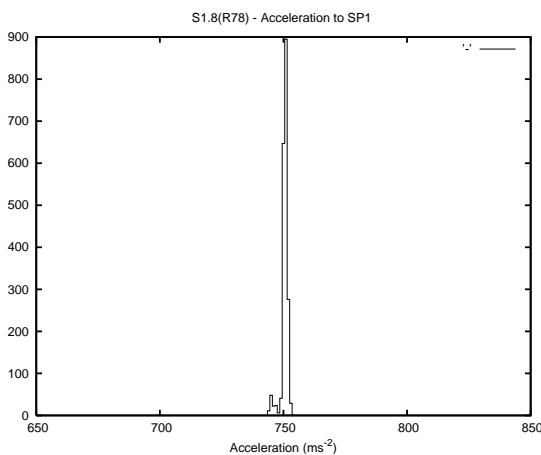

## 1 Operation Summary

	Last Shift	Total
Actuations:	109.6K	1993.9K
Quadrature Count errors:	0	0
Fiber ADC errors:	0	0
BPS errors (during actuation):	0	0
(R78) Gaps > 3s & < 10s:	4	6
(R78) Gaps > 10s:	2	51
(R78) SP2 Corrections:	16	114
(R78) Capture Over/Under shoots:	3210/130	12371/829

## 2 Mechanical Performance

Starting position for the last 2000 actuations.

Starting position width over time.

Acceleration for the last 2000 actuations.

Acceleration over time. Normalised to a temperature 45C using the temperature data collected by the system.