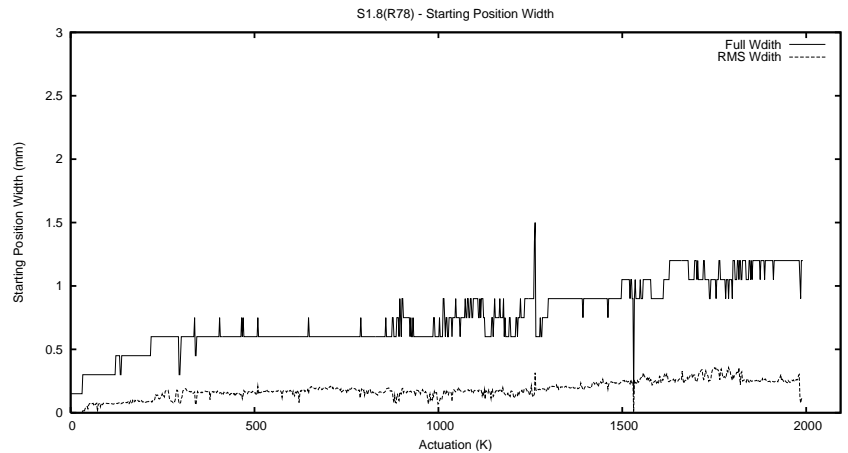

## 1 Operation Summary

	Last Shift	Total
Actuations:	109.6K	1993.9K
Quadrature Count errors:	0	0
Fiber ADC errors:	0	0
BPS errors (during actuation):	0	0
(R78) Gaps > 3s & < 10s:	4	6
(R78) Gaps > 10s:	2	51
(R78) SP2 Corrections:	16	114
(R78) Capture Over/Under shoots:	3210/130	12371/829

## 2 Mechanical Performance

Starting position for the last 2000 actuations.

Starting position width over time.

Acceleration for the last 2000 actuations.

Acceleration over time. Normalised to a temperature 45C using the temperature data collected by the system.