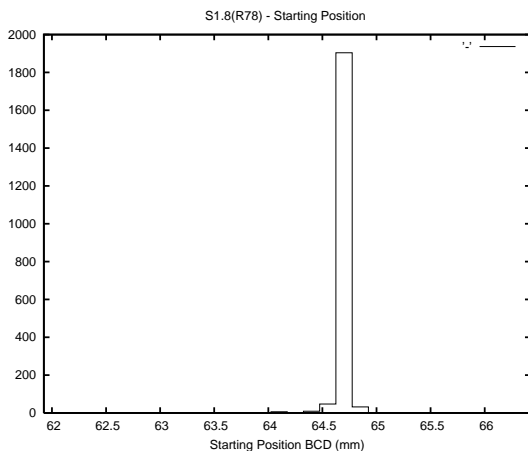

## 1 Operation Summary

	Last Shift	Total
Actuations:	109.6K	1993.9K
Quadrature Count errors:	0	0
Fiber ADC errors:	0	0
BPS errors (during actuation):	0	0
(R78) Gaps > 3s & < 10s:	4	6
(R78) Gaps > 10s:	2	51
(R78) SP2 Corrections:	16	114
(R78) Capture Over/Under shoots:	3210/130	12371/829

## 2 Mechanical Performance

Starting position for the last 2000 actuations.

Starting position width over time.

Acceleration for the last 2000 actuations.

Acceleration over time. Normalised to a temperature 45C using the temperature data collected by the system.