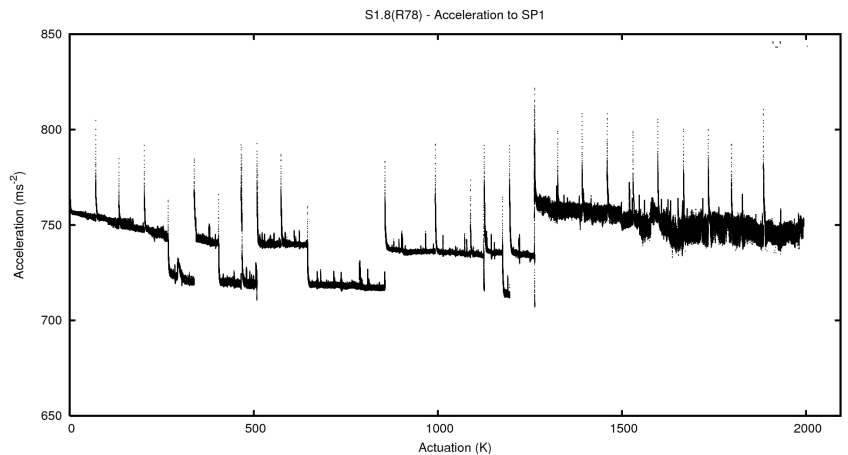

## 2 Mechanical Performance

Starting position for the last 2000 actuations.

Starting position width over time.

Acceleration for the last 2000 actuations.

Acceleration over time. Normalised to a temperature 45C using the temperature data collected by the system.

### 3 Optical Performance