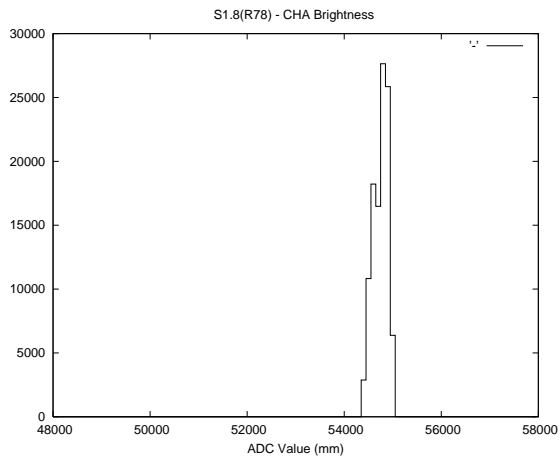

## 2 Mechanical Performance

Starting position for the last 2000 actuations.

Starting position width over time.

Acceleration for the last 2000 actuations.

Acceleration over time. Normalised to a temperature 45C using the temperature data collected by the system.

### 3 Optical Performance