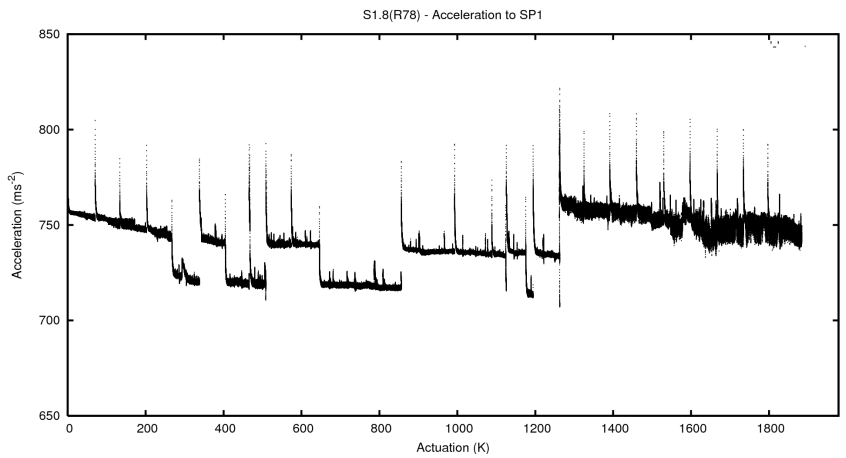

2 Mechanical Performance

Starting position for the last 2000 actuations.

Starting position width over time.

Acceleration for the last 2000 actuations.

Acceleration over time. Normalised to a temperature 45C using the temperature data collected by the system.

3 Optical Performance

4 BPS Check