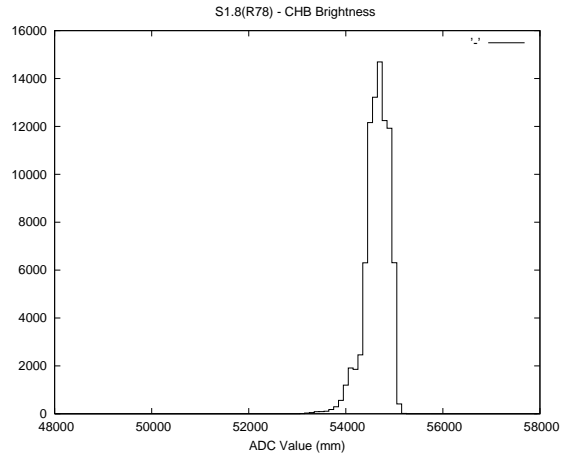

2 Mechanical Performance

Starting position for the last 2000 actuations.

Starting position width over time.

Acceleration for the last 2000 actuations.

Acceleration over time. Normalised to a temperature 45C using the temperature data collected by the system.

3 Optical Performance

4 BPS Check