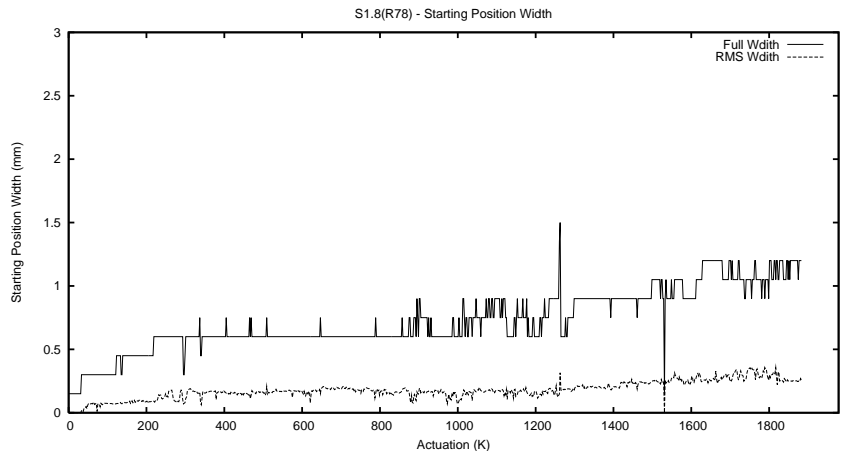

Target Performance Report - S1.8

Report Generated: May 9, 2014,

Last Actuation: 09/05/14 19:08:17

1 Operation Summary

	Last Shift	Total
Actuations:	87.1K	1884.3K
Quadrature Count errors:	0	0
Fiber ADC errors:	0	0
BPS errors (during actuation):	0	0
(R78) Gaps > 3s & < 10s:	0	2
(R78) Gaps > 10s:	2	50
(R78) SP2 Corrections:	9	98
(R78) Capture Over/Under shoots:	1949/42	9161/699

2 Mechanical Performance

Starting position for the last 2000 actuations.

Starting position width over time.

Acceleration for the last 2000 actuations.

Acceleration over time. Normalised to a temperature 45C using the temperature data collected by the system.