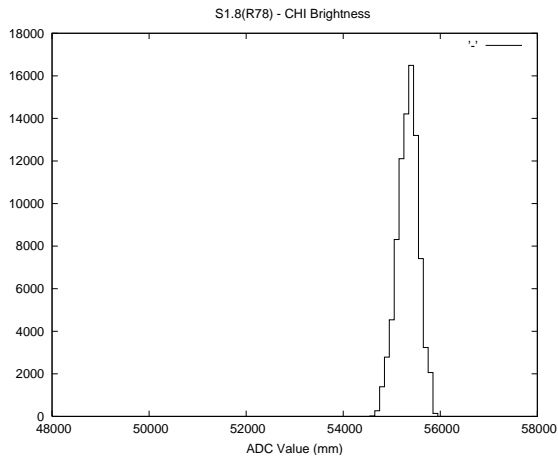

Target Performance Report - S1.8

Report Generated: May 9, 2014,

Last Actuation: 09/05/14 19:08:17

1 Operation Summary

	Last Shift	Total
Actuations:	87.1K	1884.3K
Quadrature Count errors:	0	0
Fiber ADC errors:	0	0
BPS errors (during actuation):	0	0
(R78) Gaps > 3s & < 10s:	0	2
(R78) Gaps > 10s:	2	50
(R78) SP2 Corrections:	9	98
(R78) Capture Over/Under shoots:	1949/42	9161/699

2 Mechanical Performance

Starting position for the last 2000 actuations.

Starting position width over time.

Acceleration for the last 2000 actuations.

Acceleration over time. Normalised to a temperature 45C using the temperature data collected by the system.

3 Optical Performance

4 BPS Check