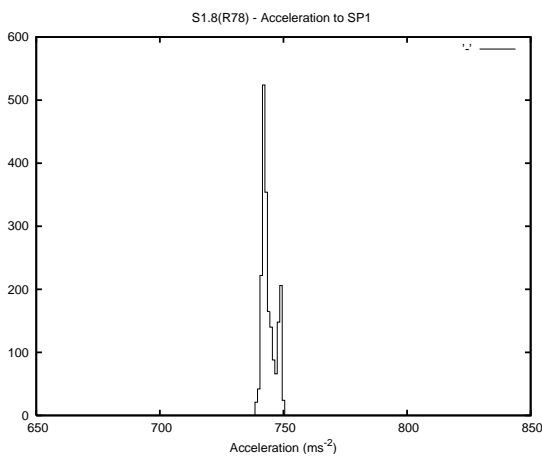

Target Performance Report - S1.8

Report Generated: May 9, 2014,

Last Actuation: 09/05/14 19:08:17

1 Operation Summary

	Last Shift	Total
Actuations:	87.1K	1884.3K
Quadrature Count errors:	0	0
Fiber ADC errors:	0	0
BPS errors (during actuation):	0	0
(R78) Gaps > 3s & < 10s:	0	2
(R78) Gaps > 10s:	2	50
(R78) SP2 Corrections:	9	98
(R78) Capture Over/Under shoots:	1949/42	9161/699

2 Mechanical Performance

Starting position for the last 2000 actuations.

Starting position width over time.

Acceleration for the last 2000 actuations.

Acceleration over time. Normalised to a temperature 45C using the temperature data collected by the system.