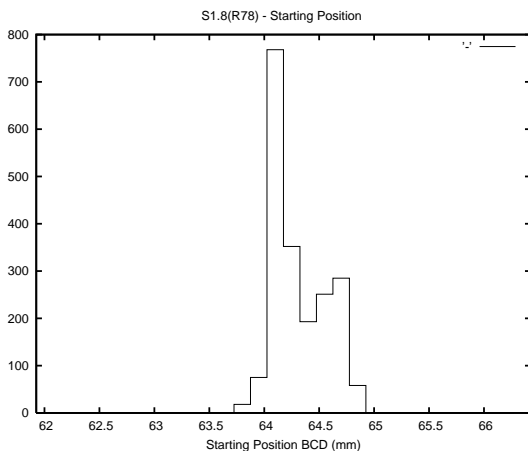

Target Performance Report - S1.8

Report Generated: May 9, 2014,

Last Actuation: 09/05/14 19:08:17

1 Operation Summary

	Last Shift	Total
Actuations:	87.1K	1884.3K
Quadrature Count errors:	0	0
Fiber ADC errors:	0	0
BPS errors (during actuation):	0	0
(R78) Gaps > 3s & < 10s:	0	2
(R78) Gaps > 10s:	2	50
(R78) SP2 Corrections:	9	98
(R78) Capture Over/Under shoots:	1949/42	9161/699

2 Mechanical Performance

Starting position for the last 2000 actuations.

Starting position width over time.

Acceleration for the last 2000 actuations.

Acceleration over time. Normalised to a temperature 45C using the temperature data collected by the system.

3 Optical Performance

4 BPS Check