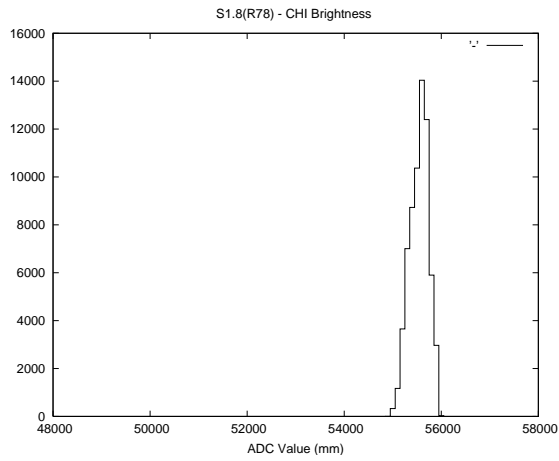

2 Mechanical Performance

Starting position for the last 2000 actuations.

Starting position width over time.

Acceleration for the last 2000 actuations.

Acceleration over time. Normalised to a temperature 45C using the temperature data collected by the system.

3 Optical Performance

4 BPS Check