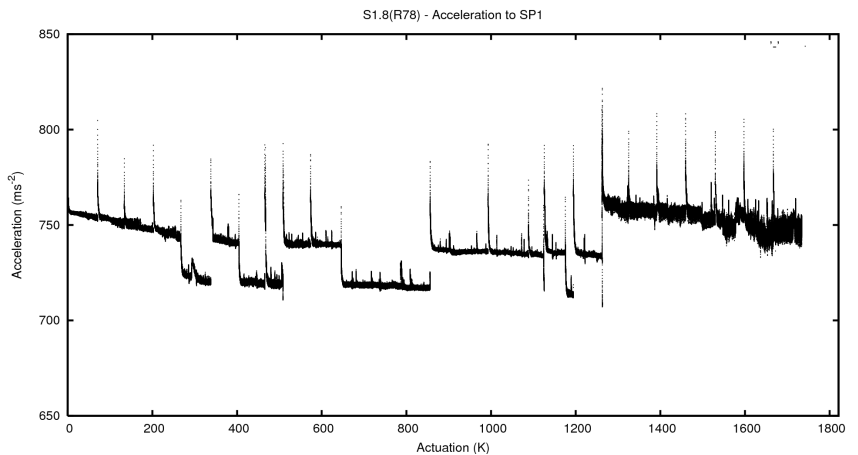

2 Mechanical Performance

Starting position for the last 2000 actuations.

Starting position width over time.

Acceleration for the last 2000 actuations.

Acceleration over time. Normalised to a temperature 45C using the temperature data collected by the system.

3 Optical Performance

4 BPS Check