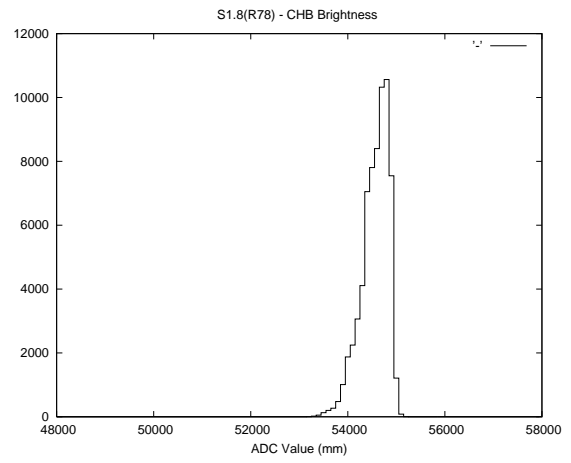

2 Mechanical Performance

Starting position for the last 2000 actuations.

Starting position width over time.

Acceleration for the last 2000 actuations.

Acceleration over time. Normalised to a temperature 45C using the temperature data collected by the system.

3 Optical Performance

4 BPS Check