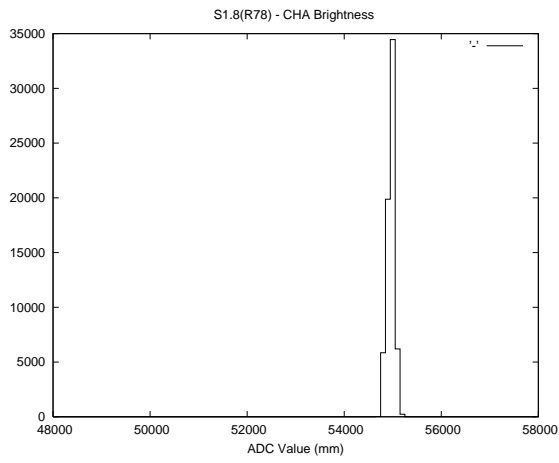

Target Performance Report - S1.8

Report Generated: May 7, 2014,

Last Actuation: 07/05/14 11:35:59

1 Operation Summary

	Last Shift	Total
Actuations:	67.3K	1734.3K
Quadrature Count errors:	0	0
Fiber ADC errors:	0	0
BPS errors (during actuation):	0	0
(R78) Gaps > 3s & < 10s:	0	2
(R78) Gaps > 10s:	2	48
(R78) SP2 Corrections:	5	87
(R78) Capture Over/Under shoots:	657/51	7031/648

2 Mechanical Performance

Starting position for the last 2000 actuations.

Starting position width over time.

Acceleration for the last 2000 actuations.

Acceleration over time. Normalised to a temperature 45C using the temperature data collected by the system.

3 Optical Performance

4 BPS Check