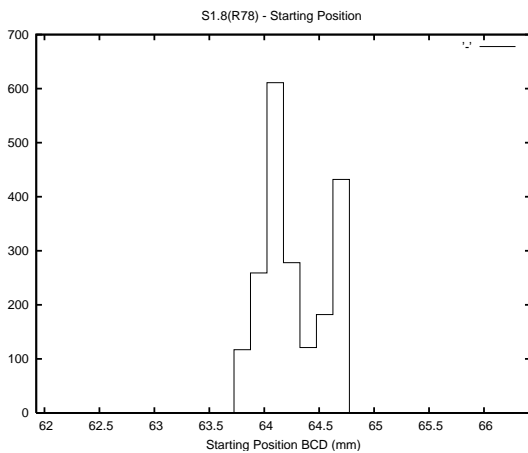

Target Performance Report - S1.8

Report Generated: May 7, 2014,

Last Actuation: 07/05/14 11:35:59

1 Operation Summary

	Last Shift	Total
Actuations:	67.3K	1734.3K
Quadrature Count errors:	0	0
Fiber ADC errors:	0	0
BPS errors (during actuation):	0	0
(R78) Gaps > 3s & < 10s:	0	2
(R78) Gaps > 10s:	2	48
(R78) SP2 Corrections:	5	87
(R78) Capture Over/Under shoots:	657/51	7031/648

2 Mechanical Performance

Starting position for the last 2000 actuations.

Starting position width over time.

Acceleration for the last 2000 actuations.

Acceleration over time. Normalised to a temperature 45C using the temperature data collected by the system.

3 Optical Performance

4 BPS Check