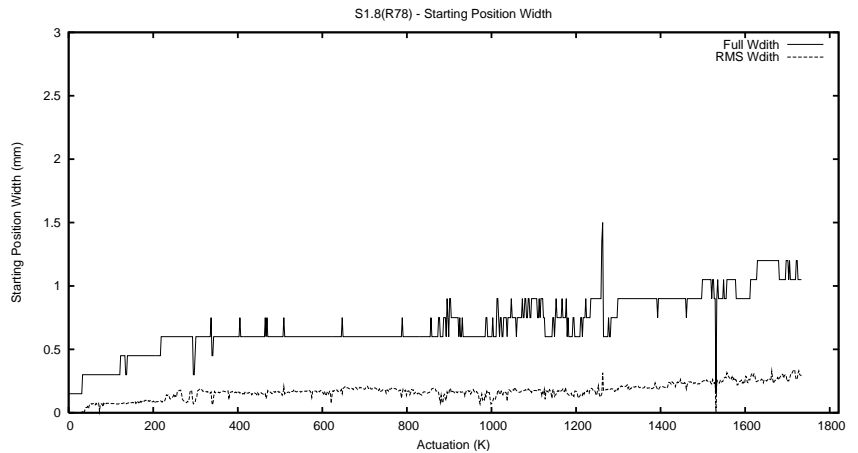

Target Performance Report - S1.8

Report Generated: May 7, 2014,

Last Actuation: 07/05/14 11:35:59

1 Operation Summary

	Last Shift	Total
Actuations:	67.3K	1734.3K
Quadrature Count errors:	0	0
Fiber ADC errors:	0	0
BPS errors (during actuation):	0	0
(R78) Gaps > 3s & < 10s:	0	2
(R78) Gaps > 10s:	2	48
(R78) SP2 Corrections:	5	87
(R78) Capture Over/Under shoots:	657/51	7031/648

2 Mechanical Performance

Starting position for the last 2000 actuations.

Starting position width over time.

Acceleration for the last 2000 actuations.

Acceleration over time. Normalised to a temperature 45C using the temperature data collected by the system.