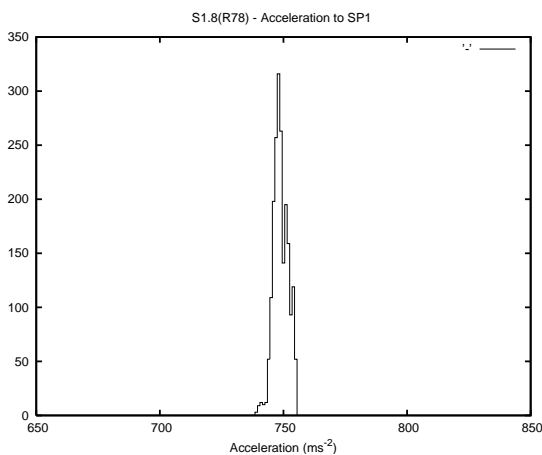

Target Performance Report - S1.8

Report Generated: May 7, 2014,

Last Actuation: 07/05/14 11:35:59

1 Operation Summary

	Last Shift	Total
Actuations:	67.3K	1734.3K
Quadrature Count errors:	0	0
Fiber ADC errors:	0	0
BPS errors (during actuation):	0	0
(R78) Gaps > 3s & < 10s:	0	2
(R78) Gaps > 10s:	2	48
(R78) SP2 Corrections:	5	87
(R78) Capture Over/Under shoots:	657/51	7031/648

2 Mechanical Performance

Starting position for the last 2000 actuations.

Starting position width over time.

Acceleration for the last 2000 actuations.

Acceleration over time. Normalised to a temperature 45C using the temperature data collected by the system.