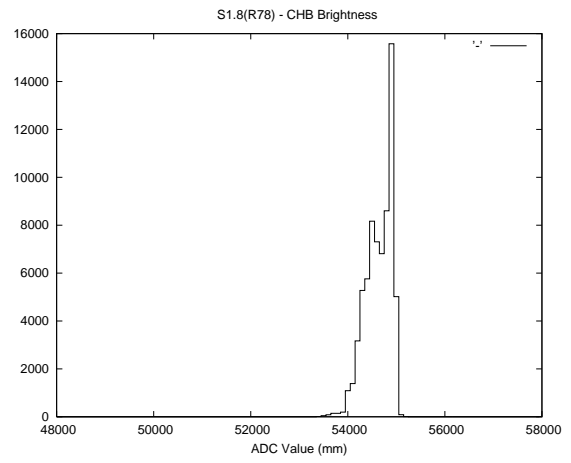

2 Mechanical Performance

Starting position for the last 2000 actuations.

Starting position width over time.

Acceleration for the last 2000 actuations.

Acceleration over time. Normalised to a temperature 45C using the temperature data collected by the system.

3 Optical Performance

4 BPS Check