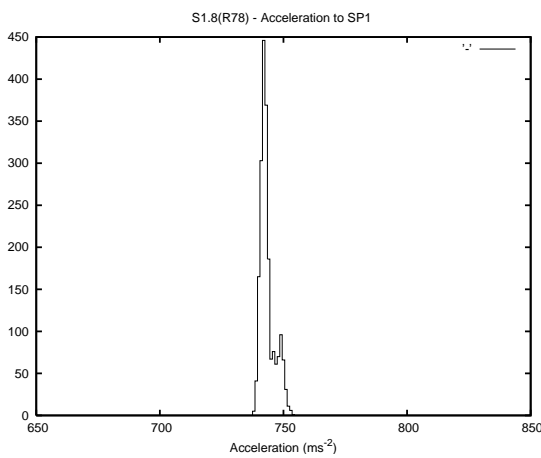

Target Performance Report - S1.8

Report Generated: May 6, 2014,

Last Actuation: 06/05/14 10:18:04

1 Operation Summary

	Last Shift	Total
Actuations:	69.6K	1667.0K
Quadrature Count errors:	0	0
Fiber ADC errors:	0	0
BPS errors (during actuation):	0	0
(R78) Gaps > 3s & < 10s:	1	2
(R78) Gaps > 10s:	2	47
(R78) SP2 Corrections:	26	82
(R78) Capture Over/Under shoots:	3024/160	6374/597

2 Mechanical Performance

Starting position for the last 2000 actuations.

Starting position width over time.

Acceleration for the last 2000 actuations.

Acceleration over time. Normalised to a temperature 45C using the temperature data collected by the system.