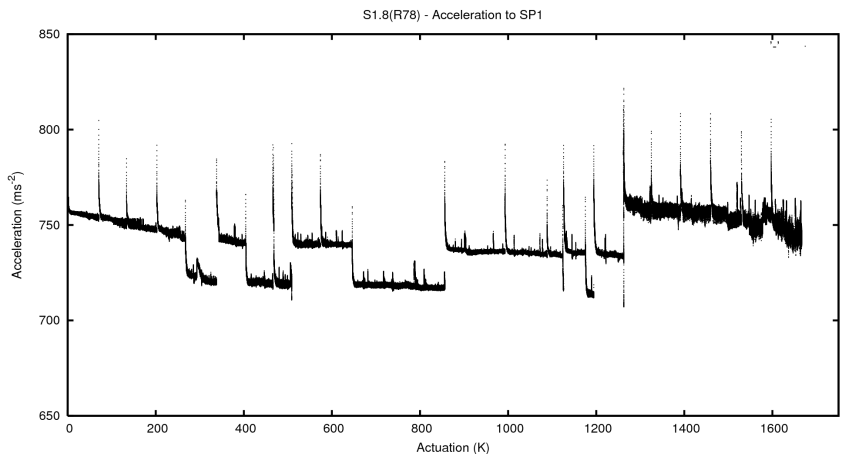

2 Mechanical Performance

Starting position for the last 2000 actuations.

Starting position width over time.

Acceleration for the last 2000 actuations.

Acceleration over time. Normalised to a temperature 45C using the temperature data collected by the system.

3 Optical Performance

4 BPS Check