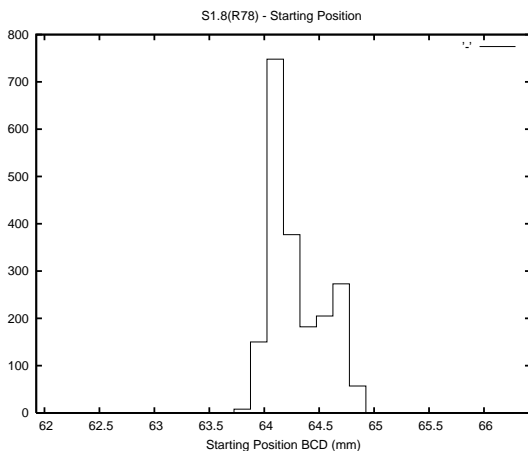

Target Performance Report - S1.8

Report Generated: May 6, 2014,

Last Actuation: 06/05/14 10:18:04

1 Operation Summary

	Last Shift	Total
Actuations:	69.6K	1667.0K
Quadrature Count errors:	0	0
Fiber ADC errors:	0	0
BPS errors (during actuation):	0	0
(R78) Gaps > 3s & < 10s:	1	2
(R78) Gaps > 10s:	2	47
(R78) SP2 Corrections:	26	82
(R78) Capture Over/Under shoots:	3024/160	6374/597

2 Mechanical Performance

Starting position for the last 2000 actuations.

Starting position width over time.

Acceleration for the last 2000 actuations.

Acceleration over time. Normalised to a temperature 45C using the temperature data collected by the system.

3 Optical Performance

4 BPS Check