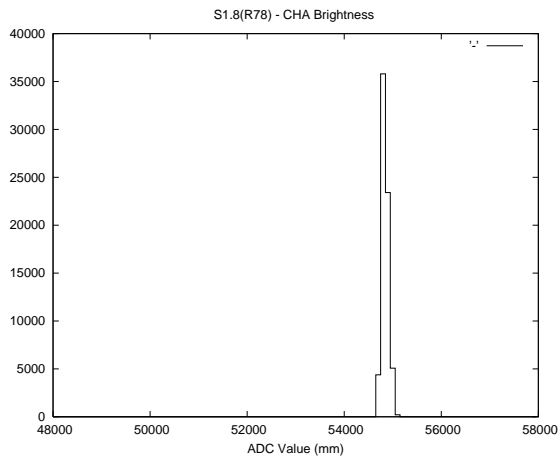

Target Performance Report - S1.8

Report Generated: May 6, 2014,

Last Actuation: 06/05/14 10:18:04

1 Operation Summary

	Last Shift	Total
Actuations:	69.6K	1667.0K
Quadrature Count errors:	0	0
Fiber ADC errors:	0	0
BPS errors (during actuation):	0	0
(R78) Gaps > 3s & < 10s:	1	2
(R78) Gaps > 10s:	2	47
(R78) SP2 Corrections:	26	82
(R78) Capture Over/Under shoots:	3024/160	6374/597

2 Mechanical Performance

Starting position for the last 2000 actuations.

Starting position width over time.

Acceleration for the last 2000 actuations.

Acceleration over time. Normalised to a temperature 45C using the temperature data collected by the system.

3 Optical Performance

4 BPS Check