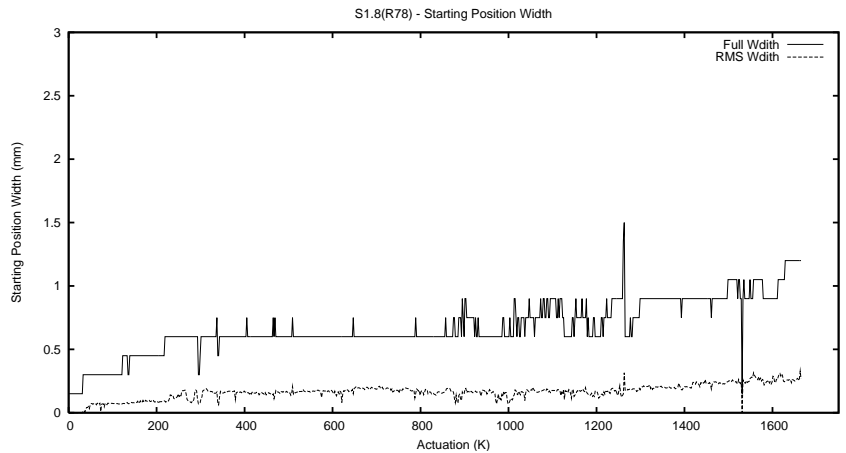

Target Performance Report - S1.8

Report Generated: May 6, 2014,

Last Actuation: 06/05/14 10:18:04

1 Operation Summary

	Last Shift	Total
Actuations:	69.6K	1667.0K
Quadrature Count errors:	0	0
Fiber ADC errors:	0	0
BPS errors (during actuation):	0	0
(R78) Gaps > 3s & < 10s:	1	2
(R78) Gaps > 10s:	2	47
(R78) SP2 Corrections:	26	82
(R78) Capture Over/Under shoots:	3024/160	6374/597

2 Mechanical Performance

Starting position for the last 2000 actuations.

Starting position width over time.

Acceleration for the last 2000 actuations.

Acceleration over time. Normalised to a temperature 45C using the temperature data collected by the system.