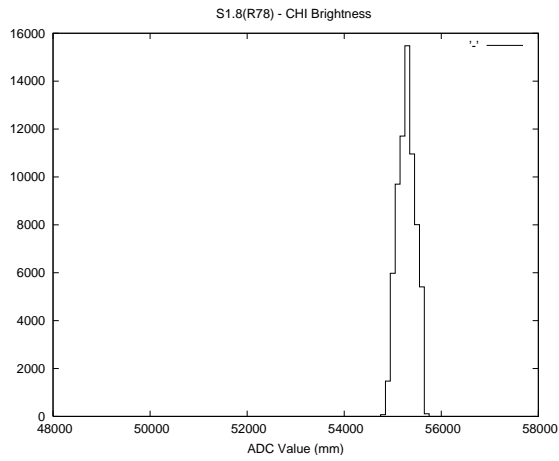

2 Mechanical Performance

Starting position for the last 2000 actuations.

Starting position width over time.

Acceleration for the last 2000 actuations.

Acceleration over time. Normalised to a temperature 45C using the temperature data collected by the system.

3 Optical Performance

4 BPS Check