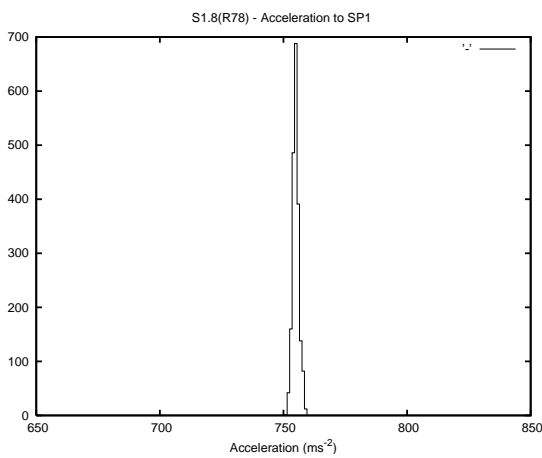

## 1 Operation Summary

	Last Shift	Total
Actuations:	67.4K	1597.4K
Quadrature Count errors:	0	0
Fiber ADC errors:	0	0
BPS errors (during actuation):	0	0
(R78) Gaps > 3s & < 10s:	0	1
(R78) Gaps > 10s:	2	46
(R78) SP2 Corrections:	6	56
(R78) Capture Over/Under shoots:	1478/45	3350/437

## 2 Mechanical Performance

Starting position for the last 2000 actuations.

Starting position width over time.

Acceleration for the last 2000 actuations.

Acceleration over time. Normalised to a temperature 45C using the temperature data collected by the system.