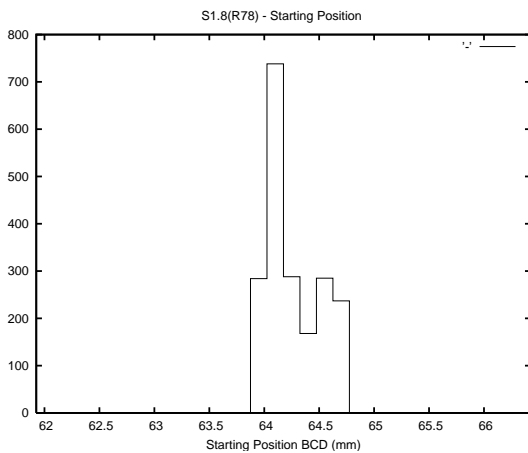

## 1 Operation Summary

	Last Shift	Total
Actuations:	67.4K	1597.4K
Quadrature Count errors:	0	0
Fiber ADC errors:	0	0
BPS errors (during actuation):	0	0
(R78) Gaps > 3s & < 10s:	0	1
(R78) Gaps > 10s:	2	46
(R78) SP2 Corrections:	6	56
(R78) Capture Over/Under shoots:	1478/45	3350/437

## 2 Mechanical Performance

Starting position for the last 2000 actuations.

Starting position width over time.

Acceleration for the last 2000 actuations.

Acceleration over time. Normalised to a temperature 45C using the temperature data collected by the system.

### 3 Optical Performance