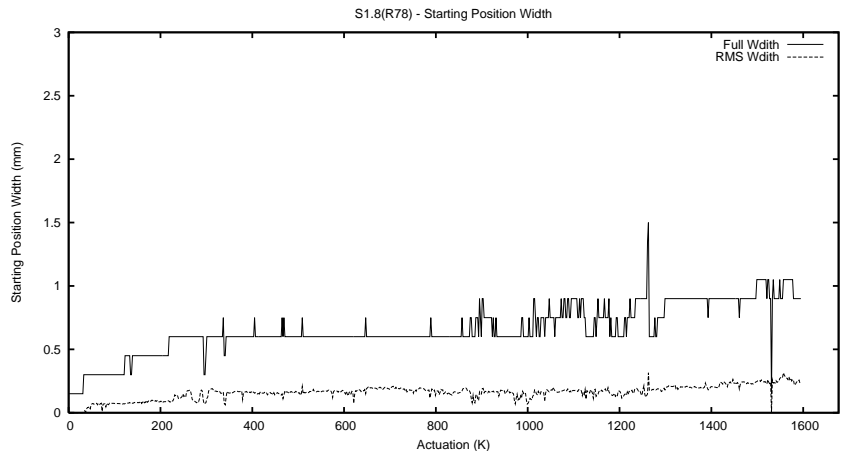

## 1 Operation Summary

	Last Shift	Total
Actuations:	67.4K	1597.4K
Quadrature Count errors:	0	0
Fiber ADC errors:	0	0
BPS errors (during actuation):	0	0
(R78) Gaps > 3s & < 10s:	0	1
(R78) Gaps > 10s:	2	46
(R78) SP2 Corrections:	6	56
(R78) Capture Over/Under shoots:	1478/45	3350/437

## 2 Mechanical Performance

Starting position for the last 2000 actuations.

Starting position width over time.

Acceleration for the last 2000 actuations.

Acceleration over time. Normalised to a temperature 45C using the temperature data collected by the system.