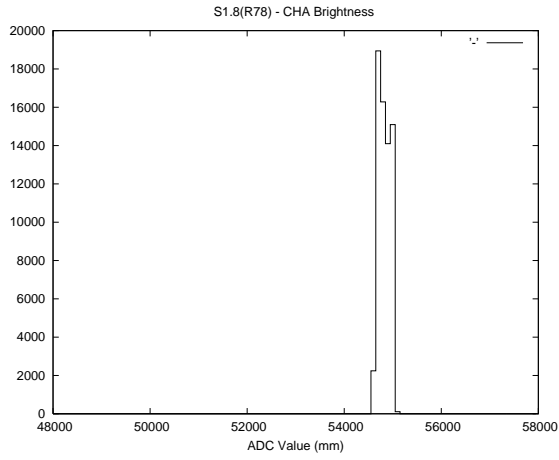

## 1 Operation Summary

	Last Shift	Total
Actuations:	67.4K	1597.4K
Quadrature Count errors:	0	0
Fiber ADC errors:	0	0
BPS errors (during actuation):	0	0
(R78) Gaps > 3s & < 10s:	0	1
(R78) Gaps > 10s:	2	46
(R78) SP2 Corrections:	6	56
(R78) Capture Over/Under shoots:	1478/45	3350/437

## 2 Mechanical Performance

Starting position for the last 2000 actuations.

Starting position width over time.

Acceleration for the last 2000 actuations.

Acceleration over time. Normalised to a temperature 45C using the temperature data collected by the system.

### 3 Optical Performance