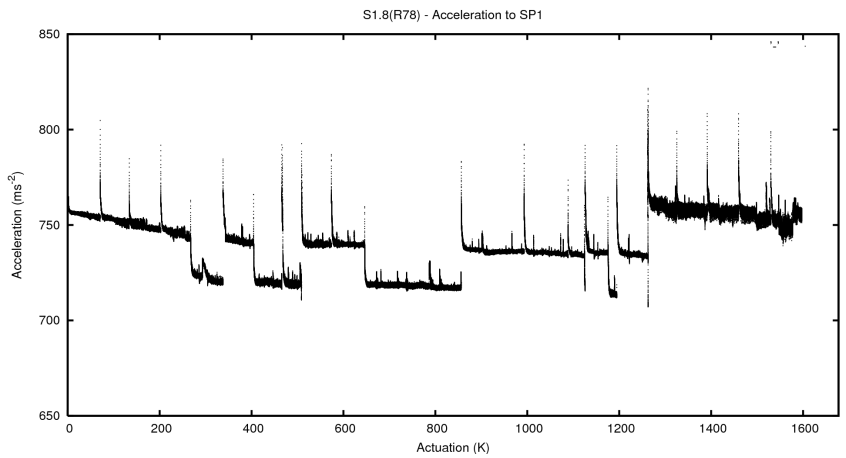

## 2 Mechanical Performance

Starting position for the last 2000 actuations.

Starting position width over time.

Acceleration for the last 2000 actuations.

Acceleration over time. Normalised to a temperature 45C using the temperature data collected by the system.

### 3 Optical Performance