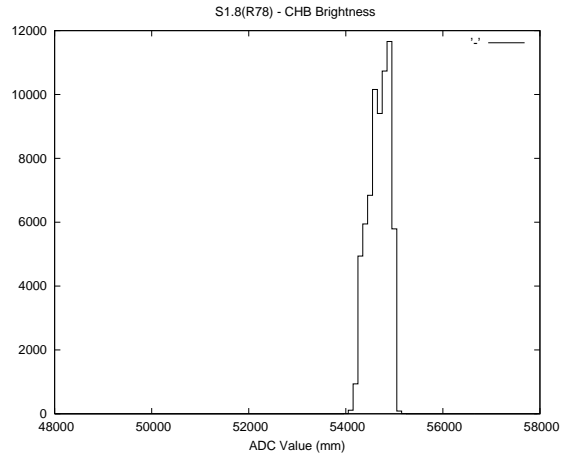

## 2 Mechanical Performance

Starting position for the last 2000 actuations.

Starting position width over time.

Acceleration for the last 2000 actuations.

Acceleration over time. Normalised to a temperature 45C using the temperature data collected by the system.

### 3 Optical Performance