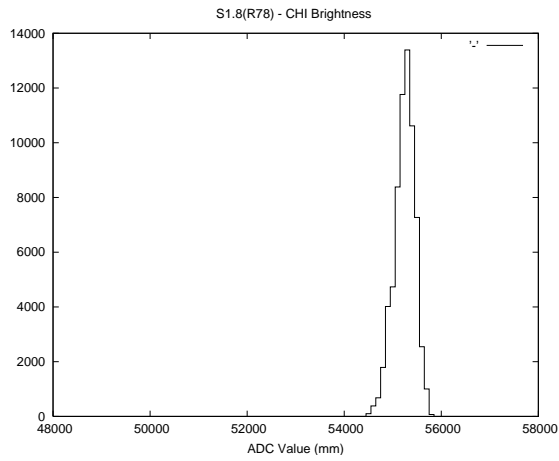

## 2 Mechanical Performance

Starting position for the last 2000 actuations.

Starting position width over time.

Acceleration for the last 2000 actuations.

Acceleration over time. Normalised to a temperature 45C using the temperature data collected by the system.

### 3 Optical Performance