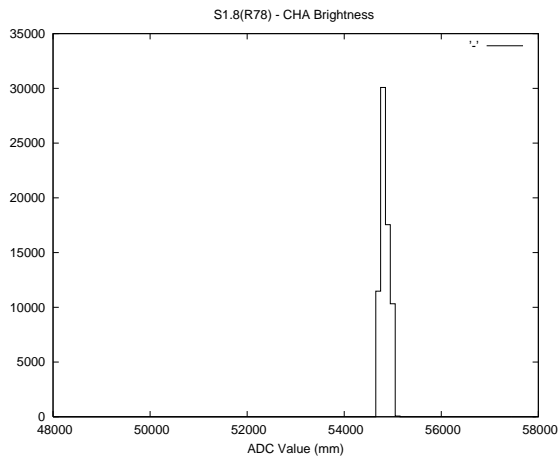

Target Performance Report - S1.8

Report Generated: May 4, 2014,

Last Actuation: 04/05/14 10:36:49

1 Operation Summary

	Last Shift	Total
Actuations:	70.2K	1529.9K
Quadrature Count errors:	0	0
Fiber ADC errors:	0	0
BPS errors (during actuation):	0	0
(R78) Gaps > 3s & < 10s:	0	1
(R78) Gaps > 10s:	2	45
(R78) SP2 Corrections:	9	50
(R78) Capture Over/Under shoots:	194/54	1872/392

2 Mechanical Performance

Starting position for the last 2000 actuations.

Starting position width over time.

Acceleration for the last 2000 actuations.

Acceleration over time. Normalised to a temperature 45C using the temperature data collected by the system.

3 Optical Performance

4 BPS Check