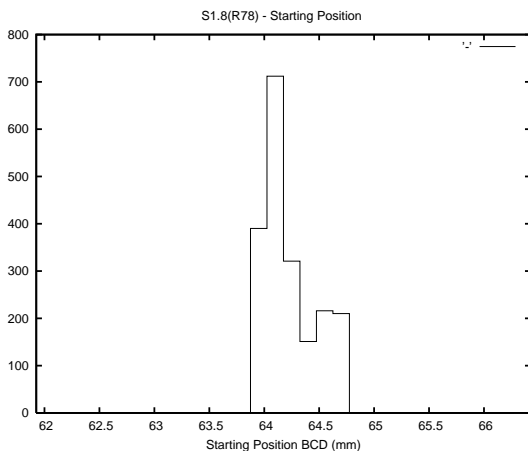

Target Performance Report - S1.8

Report Generated: May 4, 2014,

Last Actuation: 04/05/14 10:36:49

1 Operation Summary

	Last Shift	Total
Actuations:	70.2K	1529.9K
Quadrature Count errors:	0	0
Fiber ADC errors:	0	0
BPS errors (during actuation):	0	0
(R78) Gaps > 3s & < 10s:	0	1
(R78) Gaps > 10s:	2	45
(R78) SP2 Corrections:	9	50
(R78) Capture Over/Under shoots:	194/54	1872/392

2 Mechanical Performance

Starting position for the last 2000 actuations.

Starting position width over time.

Acceleration for the last 2000 actuations.

Acceleration over time. Normalised to a temperature 45C using the temperature data collected by the system.

3 Optical Performance

4 BPS Check