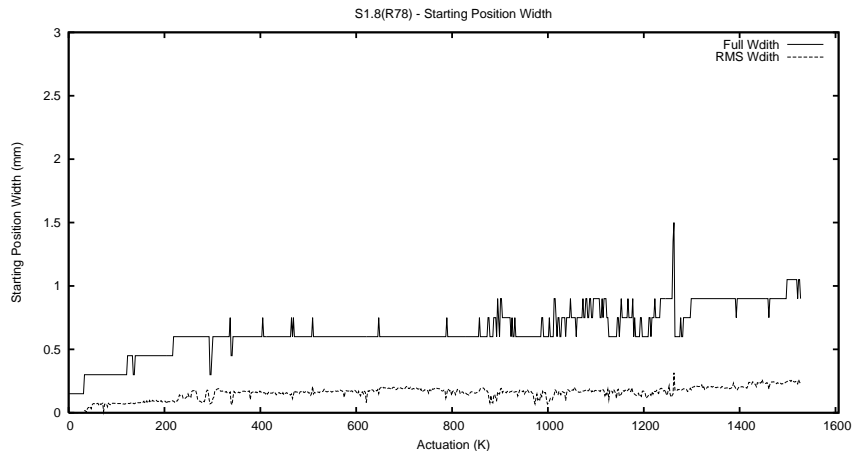

Target Performance Report - S1.8

Report Generated: May 4, 2014,

Last Actuation: 04/05/14 10:36:49

1 Operation Summary

	Last Shift	Total
Actuations:	70.2K	1529.9K
Quadrature Count errors:	0	0
Fiber ADC errors:	0	0
BPS errors (during actuation):	0	0
(R78) Gaps > 3s & < 10s:	0	1
(R78) Gaps > 10s:	2	45
(R78) SP2 Corrections:	9	50
(R78) Capture Over/Under shoots:	194/54	1872/392

2 Mechanical Performance

Starting position for the last 2000 actuations.

Starting position width over time.

Acceleration for the last 2000 actuations.

Acceleration over time. Normalised to a temperature 45C using the temperature data collected by the system.