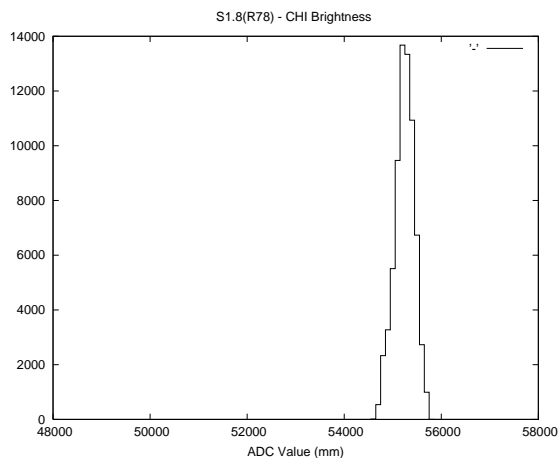

2 Mechanical Performance

Starting position for the last 2000 actuations.

Starting position width over time.

Acceleration for the last 2000 actuations.

Acceleration over time. Normalised to a temperature 45C using the temperature data collected by the system.

3 Optical Performance

4 BPS Check