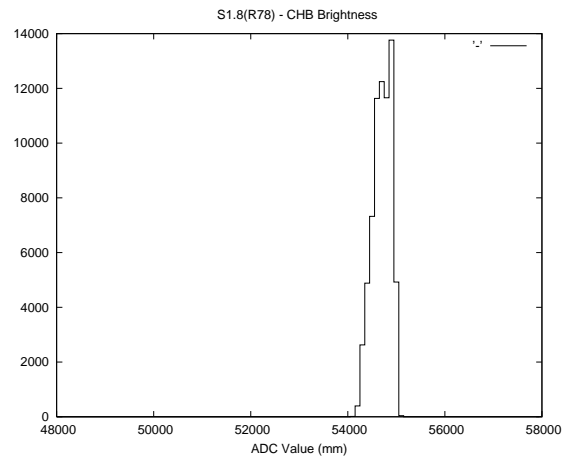

2 Mechanical Performance

Starting position for the last 2000 actuations.

Starting position width over time.

Acceleration for the last 2000 actuations.

Acceleration over time. Normalised to a temperature 45C using the temperature data collected by the system.

3 Optical Performance

4 BPS Check