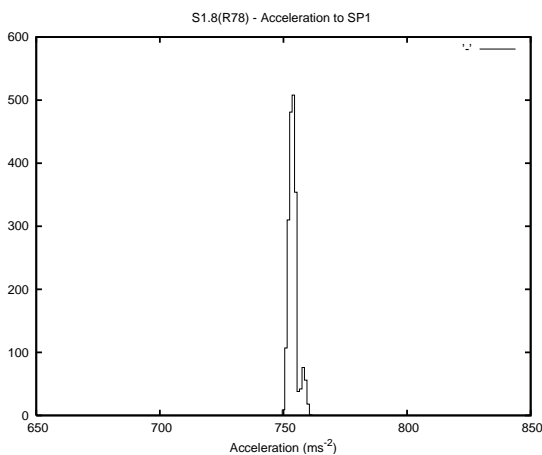

Target Performance Report - S1.8

Report Generated: May 4, 2014,

Last Actuation: 04/05/14 10:36:49

1 Operation Summary

	Last Shift	Total
Actuations:	70.2K	1529.9K
Quadrature Count errors:	0	0
Fiber ADC errors:	0	0
BPS errors (during actuation):	0	0
(R78) Gaps > 3s & < 10s:	0	1
(R78) Gaps > 10s:	2	45
(R78) SP2 Corrections:	9	50
(R78) Capture Over/Under shoots:	194/54	1872/392

2 Mechanical Performance

Starting position for the last 2000 actuations.

Starting position width over time.

Acceleration for the last 2000 actuations.

Acceleration over time. Normalised to a temperature 45C using the temperature data collected by the system.