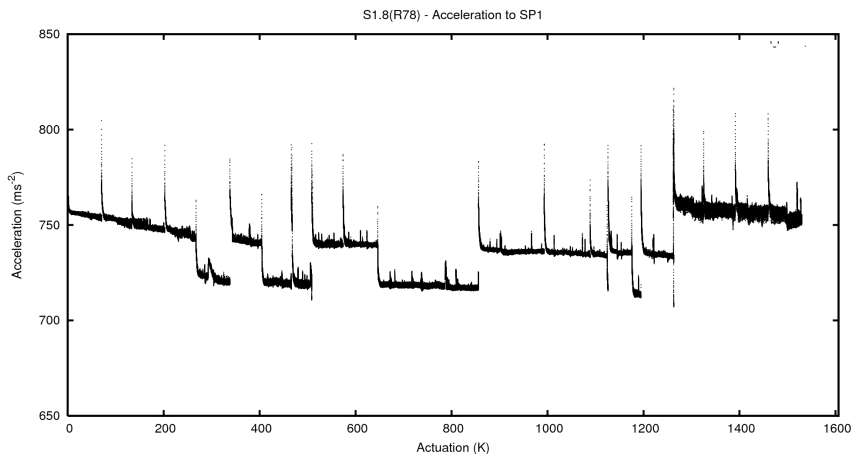

2 Mechanical Performance

Starting position for the last 2000 actuations.

Starting position width over time.

Acceleration for the last 2000 actuations.

Acceleration over time. Normalised to a temperature 45C using the temperature data collected by the system.

3 Optical Performance

4 BPS Check