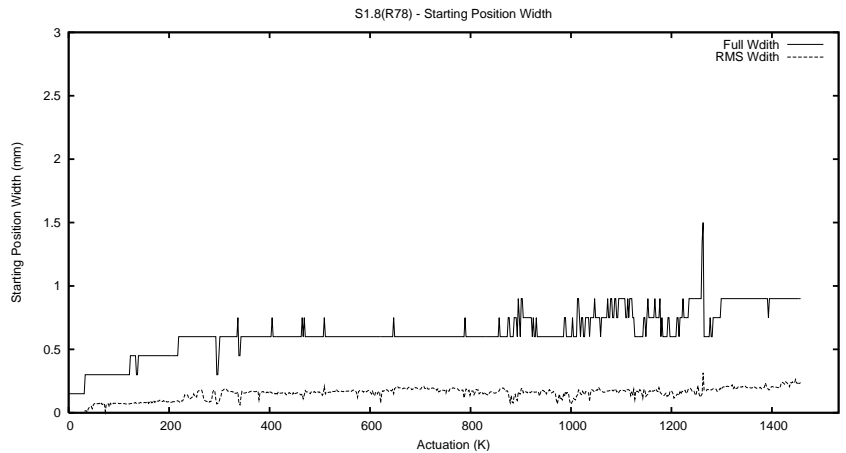

Target Performance Report - S1.8

Report Generated: May 3, 2014,

Last Actuation: 03/05/14 09:55:19

1 Operation Summary

	Last Shift	Total
Actuations:	68.2K	1459.7K
Quadrature Count errors:	0	0
Fiber ADC errors:	0	0
BPS errors (during actuation):	0	0
(R78) Gaps > 3s & < 10s:	0	1
(R78) Gaps > 10s:	2	44
(R78) SP2 Corrections:	1	41
(R78) Capture Over/Under shoots:	282/0	1678/338

2 Mechanical Performance

Starting position for the last 2000 actuations.

Starting position width over time.

Acceleration for the last 2000 actuations.

Acceleration over time. Normalised to a temperature 45C using the temperature data collected by the system.