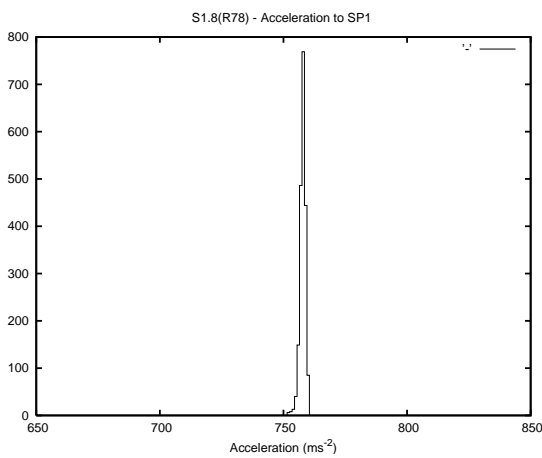

Target Performance Report - S1.8

Report Generated: May 3, 2014,

Last Actuation: 03/05/14 09:55:19

1 Operation Summary

	Last Shift	Total
Actuations:	68.2K	1459.7K
Quadrature Count errors:	0	0
Fiber ADC errors:	0	0
BPS errors (during actuation):	0	0
(R78) Gaps > 3s & < 10s:	0	1
(R78) Gaps > 10s:	2	44
(R78) SP2 Corrections:	1	41
(R78) Capture Over/Under shoots:	282/0	1678/338

2 Mechanical Performance

Starting position for the last 2000 actuations.

Starting position width over time.

Acceleration for the last 2000 actuations.

Acceleration over time. Normalised to a temperature 45C using the temperature data collected by the system.