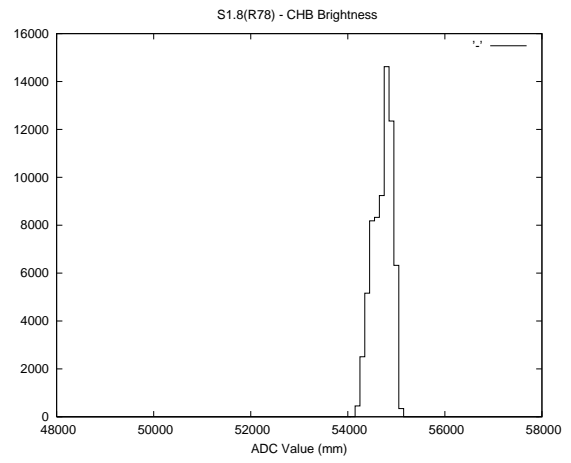

2 Mechanical Performance

Starting position for the last 2000 actuations.

Starting position width over time.

Acceleration for the last 2000 actuations.

Acceleration over time. Normalised to a temperature 45C using the temperature data collected by the system.

3 Optical Performance

4 BPS Check