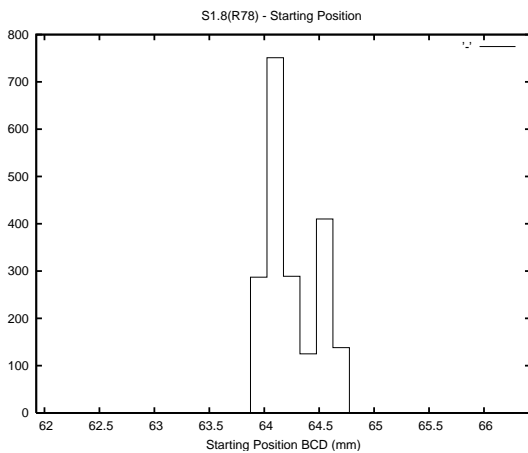

Target Performance Report - S1.8

Report Generated: May 3, 2014,

Last Actuation: 03/05/14 09:55:19

1 Operation Summary

	Last Shift	Total
Actuations:	68.2K	1459.7K
Quadrature Count errors:	0	0
Fiber ADC errors:	0	0
BPS errors (during actuation):	0	0
(R78) Gaps > 3s & < 10s:	0	1
(R78) Gaps > 10s:	2	44
(R78) SP2 Corrections:	1	41
(R78) Capture Over/Under shoots:	282/0	1678/338

2 Mechanical Performance

Starting position for the last 2000 actuations.

Starting position width over time.

Acceleration for the last 2000 actuations.

Acceleration over time. Normalised to a temperature 45C using the temperature data collected by the system.

3 Optical Performance

4 BPS Check