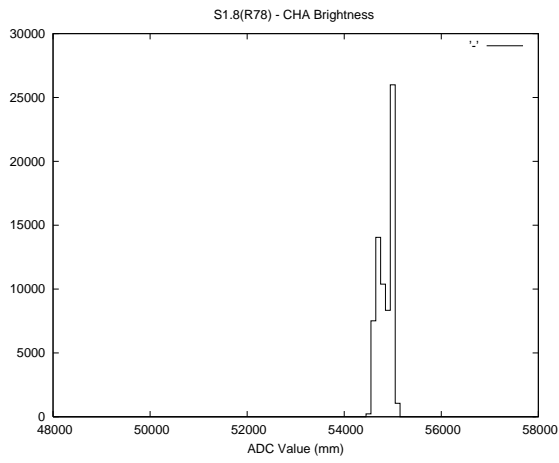

Target Performance Report - S1.8

Report Generated: May 3, 2014,

Last Actuation: 03/05/14 09:55:19

1 Operation Summary

	Last Shift	Total
Actuations:	68.2K	1459.7K
Quadrature Count errors:	0	0
Fiber ADC errors:	0	0
BPS errors (during actuation):	0	0
(R78) Gaps > 3s & < 10s:	0	1
(R78) Gaps > 10s:	2	44
(R78) SP2 Corrections:	1	41
(R78) Capture Over/Under shoots:	282/0	1678/338

2 Mechanical Performance

Starting position for the last 2000 actuations.

Starting position width over time.

Acceleration for the last 2000 actuations.

Acceleration over time. Normalised to a temperature 45C using the temperature data collected by the system.

3 Optical Performance

4 BPS Check