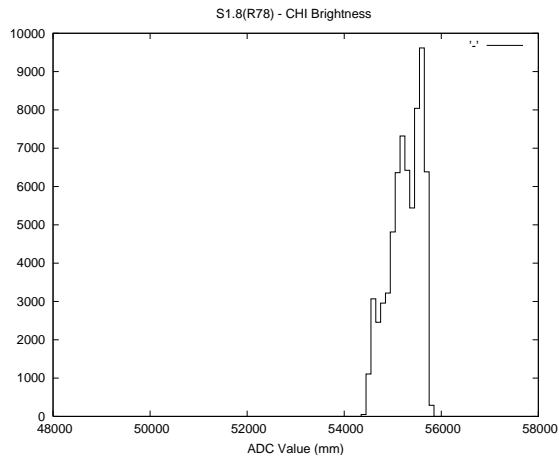

2 Mechanical Performance

Starting position for the last 2000 actuations.

Starting position width over time.

Acceleration for the last 2000 actuations.

Acceleration over time. Normalised to a temperature 45C using the temperature data collected by the system.

3 Optical Performance

4 BPS Check