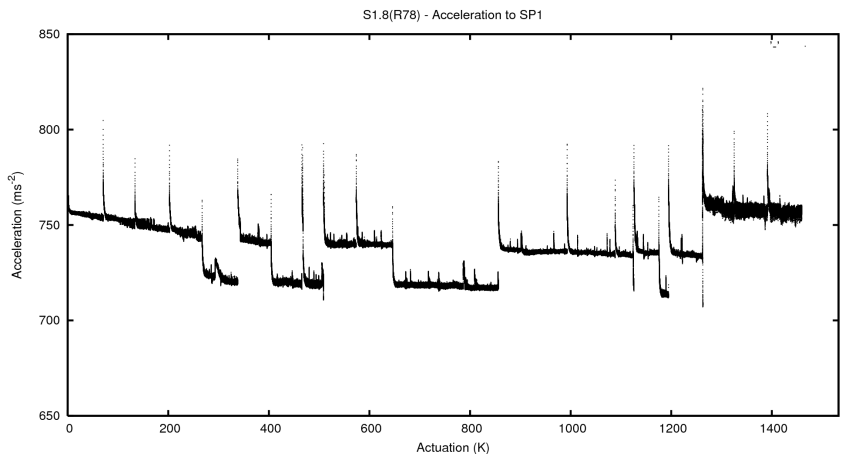

2 Mechanical Performance

Starting position for the last 2000 actuations.

Starting position width over time.

Acceleration for the last 2000 actuations.

Acceleration over time. Normalised to a temperature 45C using the temperature data collected by the system.

3 Optical Performance

4 BPS Check