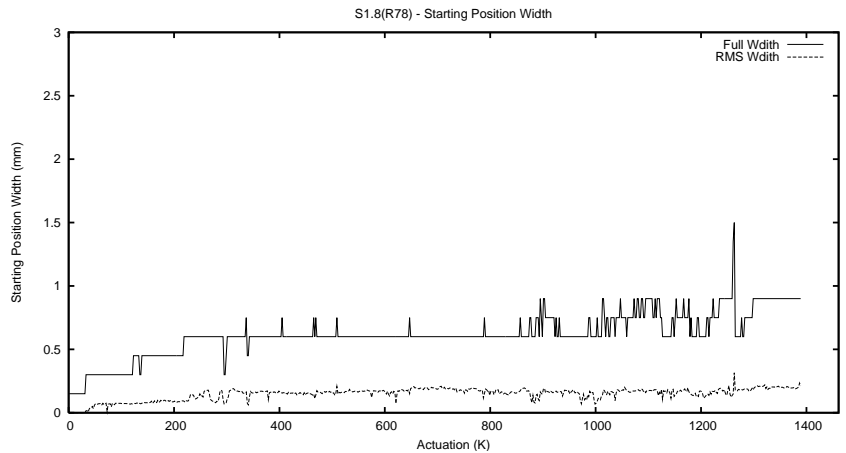

Target Performance Report - S1.8

Report Generated: May 2, 2014,

Last Actuation: 02/05/14 10:01:30

1 Operation Summary

	Last Shift	Total
Actuations:	66.2K	1391.5K
Quadrature Count errors:	0	0
Fiber ADC errors:	0	0
BPS errors (during actuation):	0	0
(R78) Gaps > 3s & < 10s:	0	1
(R78) Gaps > 10s:	2	43
(R78) SP2 Corrections:	0	40
(R78) Capture Over/Under shoots:	44/0	1396/338

2 Mechanical Performance

Starting position for the last 2000 actuations.

Starting position width over time.

Acceleration for the last 2000 actuations.

Acceleration over time. Normalised to a temperature 45C using the temperature data collected by the system.