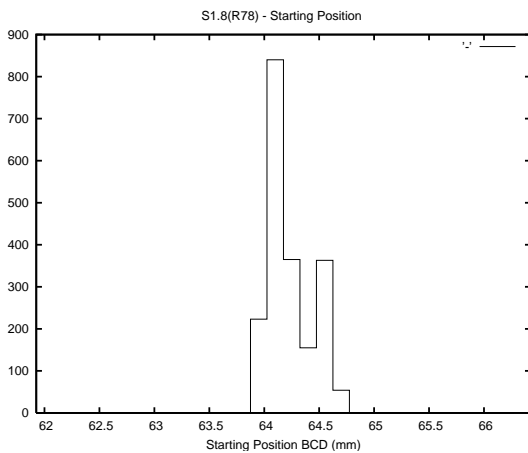

Target Performance Report - S1.8

Report Generated: May 2, 2014,

Last Actuation: 02/05/14 10:01:30

1 Operation Summary

	Last Shift	Total
Actuations:	66.2K	1391.5K
Quadrature Count errors:	0	0
Fiber ADC errors:	0	0
BPS errors (during actuation):	0	0
(R78) Gaps > 3s & < 10s:	0	1
(R78) Gaps > 10s:	2	43
(R78) SP2 Corrections:	0	40
(R78) Capture Over/Under shoots:	44/0	1396/338

2 Mechanical Performance

Starting position for the last 2000 actuations.

Starting position width over time.

Acceleration for the last 2000 actuations.

Acceleration over time. Normalised to a temperature 45C using the temperature data collected by the system.

3 Optical Performance

4 BPS Check