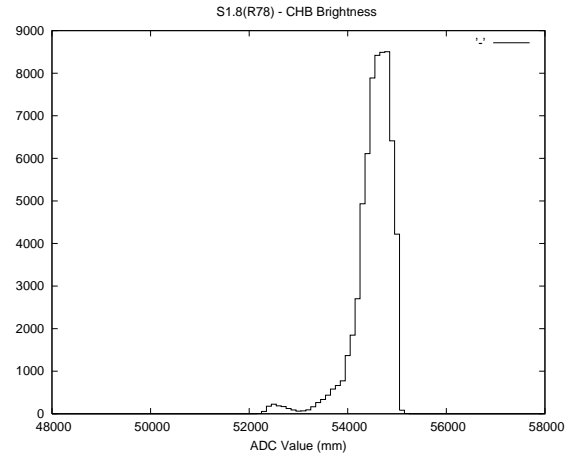

2 Mechanical Performance

Starting position for the last 2000 actuations.

Starting position width over time.

Acceleration for the last 2000 actuations.

Acceleration over time. Normalised to a temperature 45C using the temperature data collected by the system.

3 Optical Performance

4 BPS Check