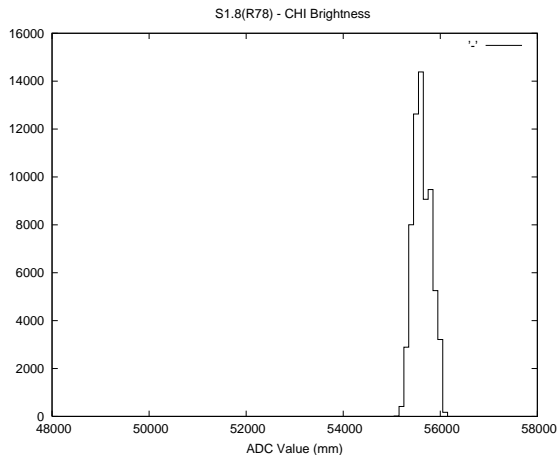

Target Performance Report - S1.8

Report Generated: May 2, 2014,

Last Actuation: 02/05/14 10:01:30

1 Operation Summary

	Last Shift	Total
Actuations:	66.2K	1391.5K
Quadrature Count errors:	0	0
Fiber ADC errors:	0	0
BPS errors (during actuation):	0	0
(R78) Gaps > 3s & < 10s:	0	1
(R78) Gaps > 10s:	2	43
(R78) SP2 Corrections:	0	40
(R78) Capture Over/Under shoots:	44/0	1396/338

2 Mechanical Performance

Starting position for the last 2000 actuations.

Starting position width over time.

Acceleration for the last 2000 actuations.

Acceleration over time. Normalised to a temperature 45C using the temperature data collected by the system.

3 Optical Performance

4 BPS Check