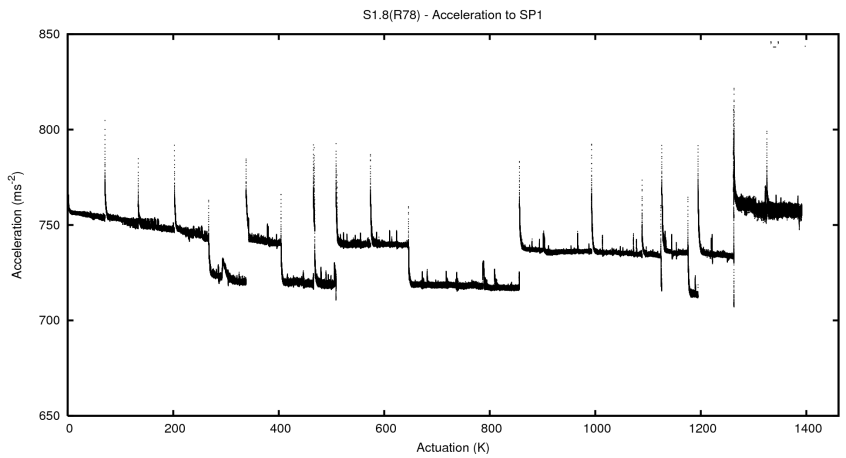

2 Mechanical Performance

Starting position for the last 2000 actuations.

Starting position width over time.

Acceleration for the last 2000 actuations.

Acceleration over time. Normalised to a temperature 45C using the temperature data collected by the system.

3 Optical Performance

4 BPS Check