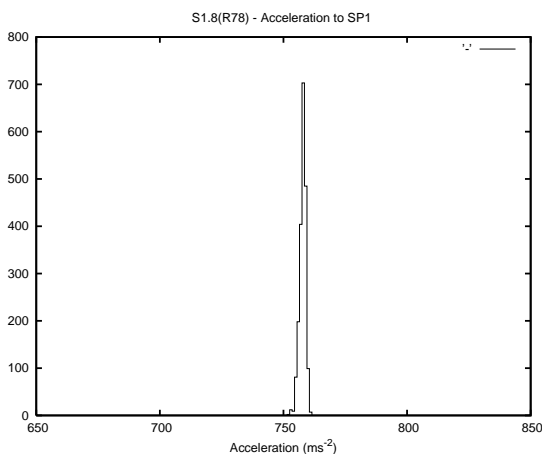

Target Performance Report - S1.8

Report Generated: May 2, 2014,

Last Actuation: 02/05/14 10:01:30

1 Operation Summary

	Last Shift	Total
Actuations:	66.2K	1391.5K
Quadrature Count errors:	0	0
Fiber ADC errors:	0	0
BPS errors (during actuation):	0	0
(R78) Gaps > 3s & < 10s:	0	1
(R78) Gaps > 10s:	2	43
(R78) SP2 Corrections:	0	40
(R78) Capture Over/Under shoots:	44/0	1396/338

2 Mechanical Performance

Starting position for the last 2000 actuations.

Starting position width over time.

Acceleration for the last 2000 actuations.

Acceleration over time. Normalised to a temperature 45C using the temperature data collected by the system.