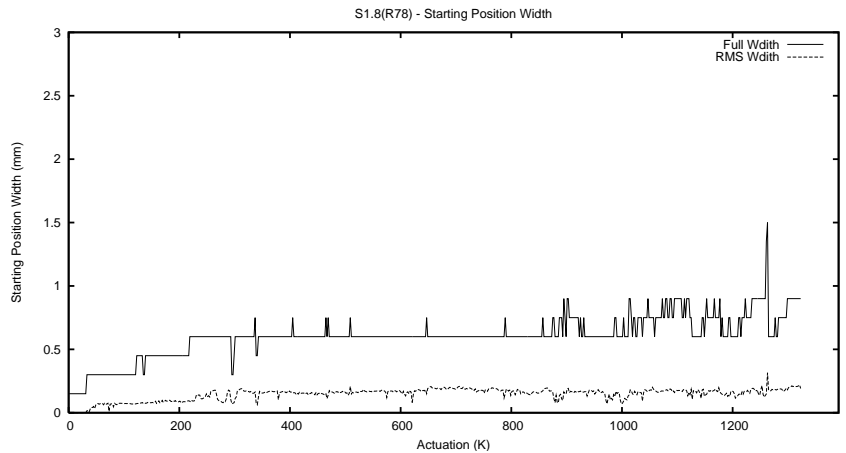

Target Performance Report - S1.8

Report Generated: May 1, 2014,

Last Actuation: 01/05/14 10:51:26

1 Operation Summary

	Last Shift	Total
Actuations:	63.3K	1325.3K
Quadrature Count errors:	0	0
Fiber ADC errors:	0	0
BPS errors (during actuation):	0	0
(R78) Gaps > 3s & < 10s:	0	1
(R78) Gaps > 10s:	11	42
(R78) SP2 Corrections:	9	40
(R78) Capture Over/Under shoots:	172/56	1352/338

2 Mechanical Performance

Starting position for the last 2000 actuations.

Starting position width over time.

Acceleration for the last 2000 actuations.

Acceleration over time. Normalised to a temperature 45C using the temperature data collected by the system.