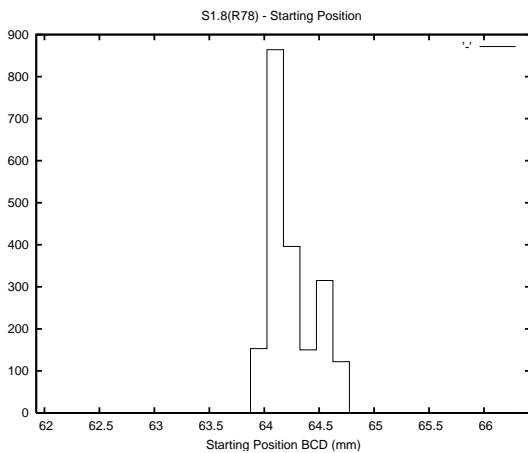

Target Performance Report - S1.8

Report Generated: May 1, 2014,

Last Actuation: 01/05/14 10:51:26

1 Operation Summary

	Last Shift	Total
Actuations:	63.3K	1325.3K
Quadrature Count errors:	0	0
Fiber ADC errors:	0	0
BPS errors (during actuation):	0	0
(R78) Gaps > 3s & < 10s:	0	1
(R78) Gaps > 10s:	11	42
(R78) SP2 Corrections:	9	40
(R78) Capture Over/Under shoots:	172/56	1352/338

2 Mechanical Performance

Starting position for the last 2000 actuations.

Starting position width over time.

Acceleration for the last 2000 actuations.

Acceleration over time. Normalised to a temperature 45C using the temperature data collected by the system.

3 Optical Performance

4 BPS Check