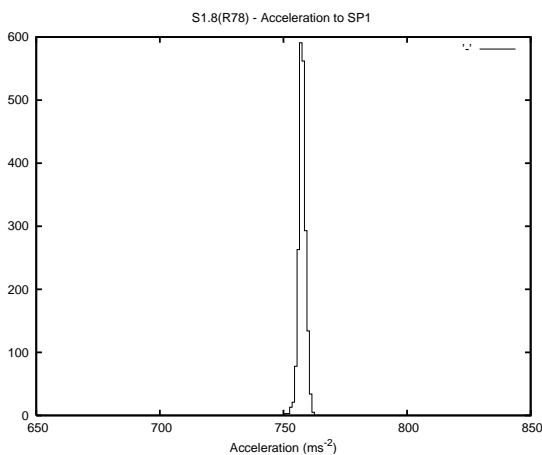

Target Performance Report - S1.8

Report Generated: May 1, 2014,

Last Actuation: 01/05/14 10:51:26

1 Operation Summary

	Last Shift	Total
Actuations:	63.3K	1325.3K
Quadrature Count errors:	0	0
Fiber ADC errors:	0	0
BPS errors (during actuation):	0	0
(R78) Gaps > 3s & < 10s:	0	1
(R78) Gaps > 10s:	11	42
(R78) SP2 Corrections:	9	40
(R78) Capture Over/Under shoots:	172/56	1352/338

2 Mechanical Performance

Starting position for the last 2000 actuations.

Starting position width over time.

Acceleration for the last 2000 actuations.

Acceleration over time. Normalised to a temperature 45C using the temperature data collected by the system.