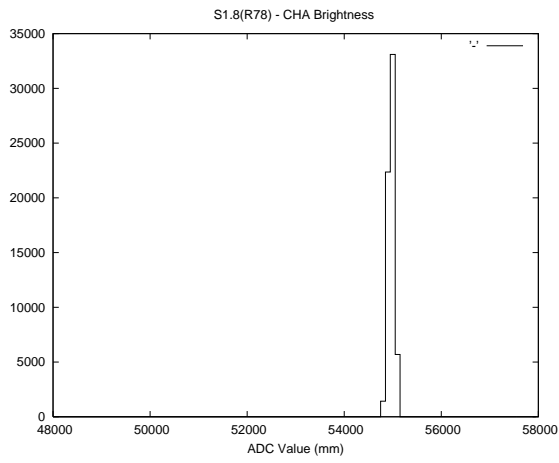

Target Performance Report - S1.8

Report Generated: May 1, 2014,

Last Actuation: 01/05/14 10:51:26

1 Operation Summary

	Last Shift	Total
Actuations:	63.3K	1325.3K
Quadrature Count errors:	0	0
Fiber ADC errors:	0	0
BPS errors (during actuation):	0	0
(R78) Gaps > 3s & < 10s:	0	1
(R78) Gaps > 10s:	11	42
(R78) SP2 Corrections:	9	40
(R78) Capture Over/Under shoots:	172/56	1352/338

2 Mechanical Performance

Starting position for the last 2000 actuations.

Starting position width over time.

Acceleration for the last 2000 actuations.

Acceleration over time. Normalised to a temperature 45C using the temperature data collected by the system.

3 Optical Performance

4 BPS Check