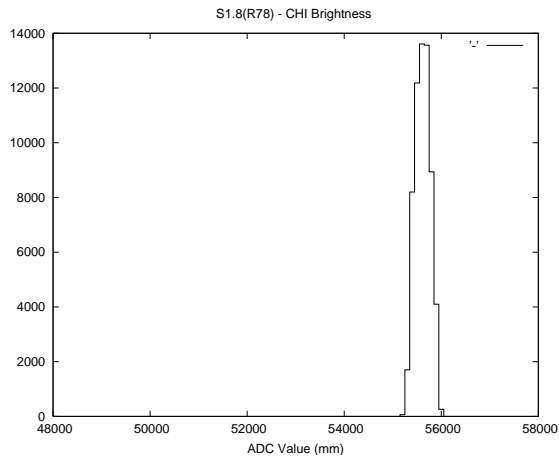

2 Mechanical Performance

Starting position for the last 2000 actuations.

Starting position width over time.

Acceleration for the last 2000 actuations.

Acceleration over time. Normalised to a temperature 45C using the temperature data collected by the system.

3 Optical Performance

4 BPS Check