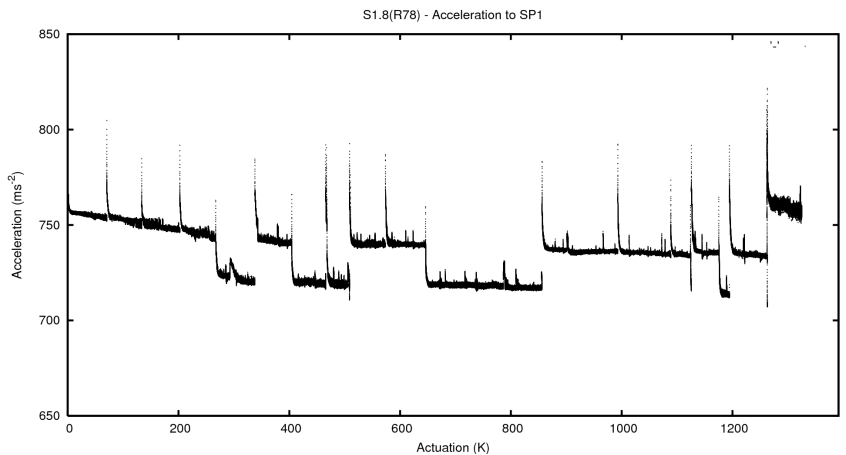

2 Mechanical Performance

Starting position for the last 2000 actuations.

Starting position width over time.

Acceleration for the last 2000 actuations.

Acceleration over time. Normalised to a temperature 45C using the temperature data collected by the system.

3 Optical Performance

4 BPS Check