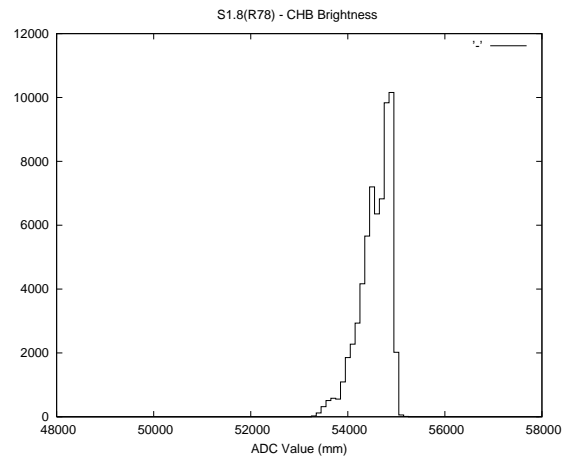

2 Mechanical Performance

Starting position for the last 2000 actuations.

Starting position width over time.

Acceleration for the last 2000 actuations.

Acceleration over time. Normalised to a temperature 45C using the temperature data collected by the system.

3 Optical Performance

4 BPS Check