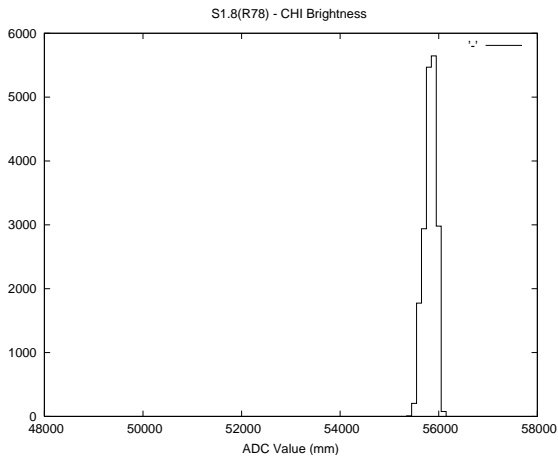

## 1 Operation Summary

	Last Shift	Total
Actuations:	19.3K	1194.6K
Quadrature Count errors:	0	0
Fiber ADC errors:	0	0
BPS errors (during actuation):	0	0
(R78) Gaps > 3s & < 10s:	1	1
(R78) Gaps > 10s:	4	31
(R78) SP2 Corrections:	3	30
(R78) Capture Over/Under shoots:	61/20	1124/282

## 2 Mechanical Performance

Starting position for the last 2000 actuations.

Starting position width over time.

Acceleration for the last 2000 actuations.

Acceleration over time. Normalised to a temperature 45C using the temperature data collected by the system.

### 3 Optical Performance