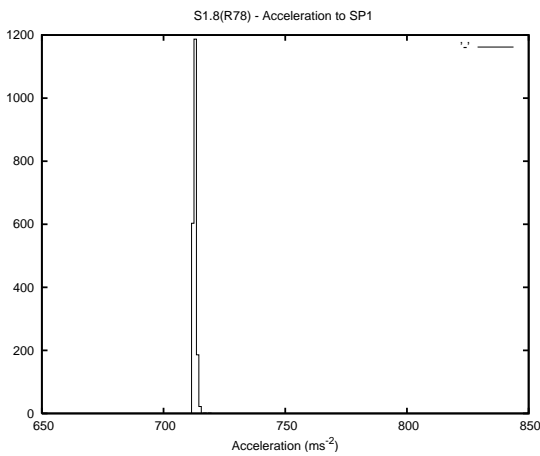

## 1 Operation Summary

	Last Shift	Total
Actuations:	19.3K	1194.6K
Quadrature Count errors:	0	0
Fiber ADC errors:	0	0
BPS errors (during actuation):	0	0
(R78) Gaps > 3s & < 10s:	1	1
(R78) Gaps > 10s:	4	31
(R78) SP2 Corrections:	3	30
(R78) Capture Over/Under shoots:	61/20	1124/282

## 2 Mechanical Performance

Starting position for the last 2000 actuations.

Starting position width over time.

Acceleration for the last 2000 actuations.

Acceleration over time. Normalised to a temperature 45C using the temperature data collected by the system.