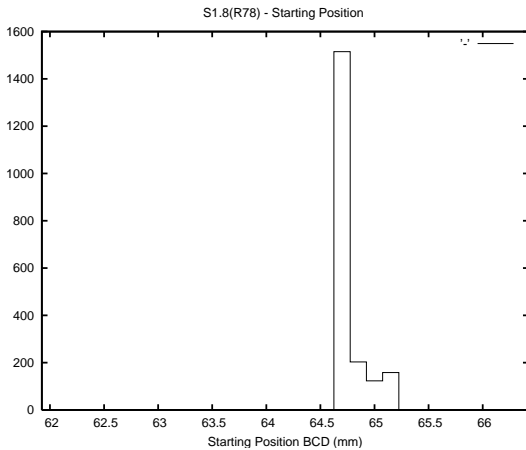

## 1 Operation Summary

	Last Shift	Total
Actuations:	19.3K	1194.6K
Quadrature Count errors:	0	0
Fiber ADC errors:	0	0
BPS errors (during actuation):	0	0
(R78) Gaps > 3s & < 10s:	1	1
(R78) Gaps > 10s:	4	31
(R78) SP2 Corrections:	3	30
(R78) Capture Over/Under shoots:	61/20	1124/282

## 2 Mechanical Performance

Starting position for the last 2000 actuations.

Starting position width over time.

Acceleration for the last 2000 actuations.

Acceleration over time. Normalised to a temperature 45C using the temperature data collected by the system.