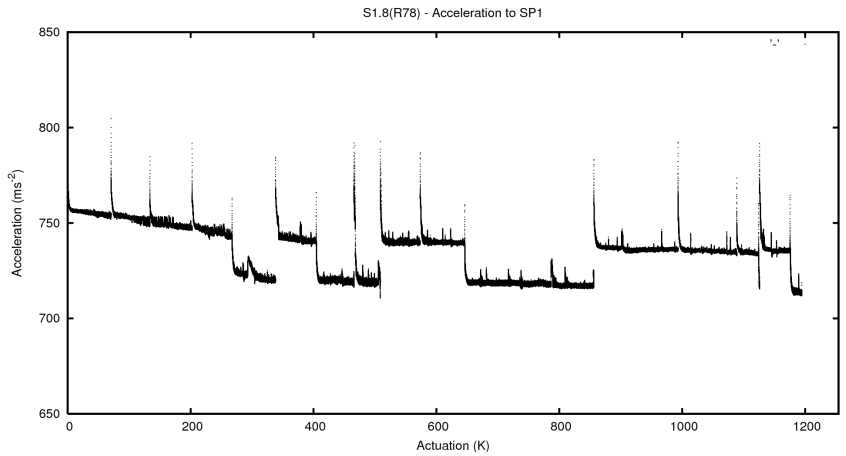

## 2 Mechanical Performance

Starting position for the last 2000 actuations.

Starting position width over time.

Acceleration for the last 2000 actuations.

Acceleration over time. Normalised to a temperature 45C using the temperature data collected by the system.

### 3 Optical Performance