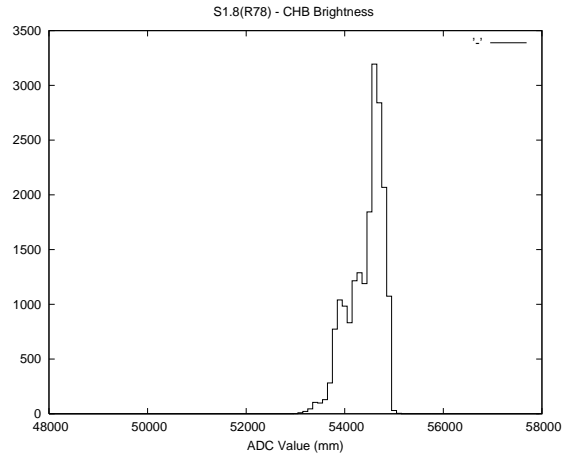

## 2 Mechanical Performance

Starting position for the last 2000 actuations.

Starting position width over time.

Acceleration for the last 2000 actuations.

Acceleration over time. Normalised to a temperature 45C using the temperature data collected by the system.

### 3 Optical Performance