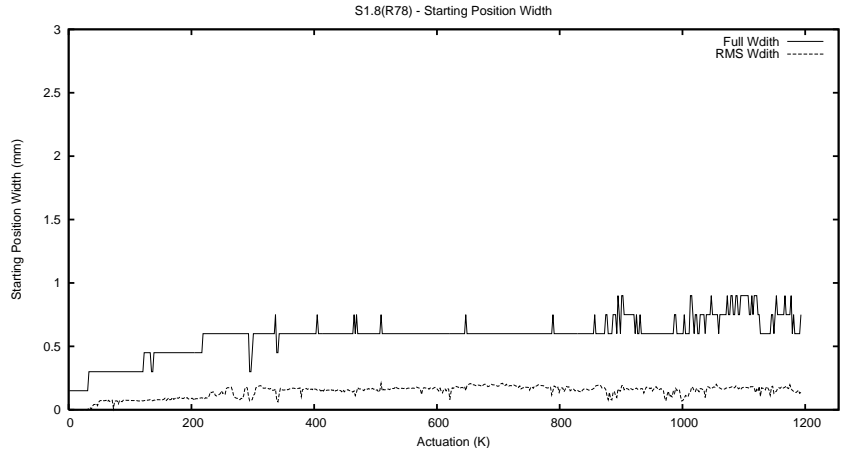

## 1 Operation Summary

	Last Shift	Total
Actuations:	19.3K	1194.6K
Quadrature Count errors:	0	0
Fiber ADC errors:	0	0
BPS errors (during actuation):	0	0
(R78) Gaps > 3s & < 10s:	1	1
(R78) Gaps > 10s:	4	31
(R78) SP2 Corrections:	3	30
(R78) Capture Over/Under shoots:	61/20	1124/282

## 2 Mechanical Performance

Starting position for the last 2000 actuations.

Starting position width over time.

Acceleration for the last 2000 actuations.

Acceleration over time. Normalised to a temperature 45C using the temperature data collected by the system.