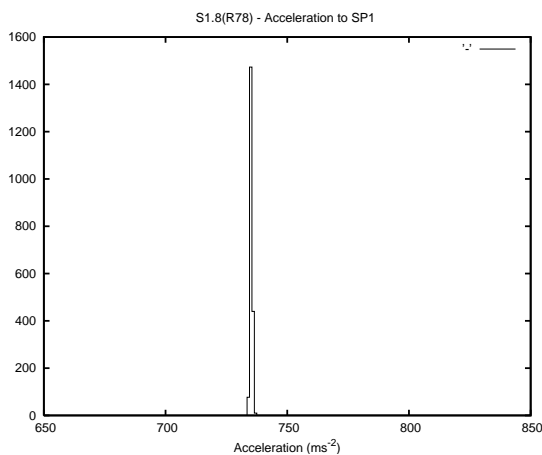

Target Performance Report - S1.8

Report Generated: April 28, 2014,

Last Actuation: 28/04/14 09:51:46

1 Operation Summary

	Last Shift	Total
Actuations:	49.5K	1175.4K
Quadrature Count errors:	0	0
Fiber ADC errors:	0	0
BPS errors (during actuation):	0	0
(R78) Gaps > 3s & < 10s:	0	0
(R78) Gaps > 10s:	2	28
(R78) SP2 Corrections:	3	27
(R78) Capture Over/Under shoots:	297/26	1063/262

2 Mechanical Performance

Starting position for the last 2000 actuations.

Starting position width over time.

Acceleration for the last 2000 actuations.

Acceleration over time. Normalised to a temperature 45C using the temperature data collected by the system.