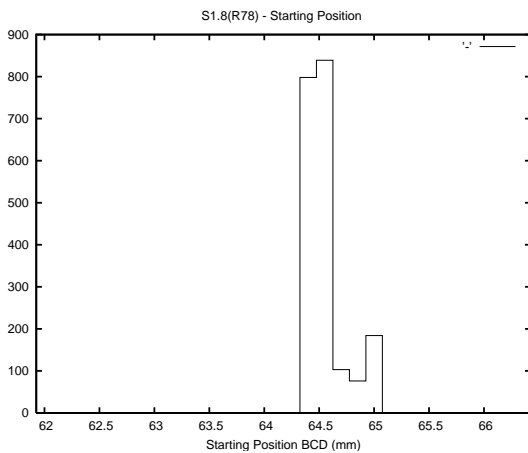

Target Performance Report - S1.8

Report Generated: April 28, 2014,

Last Actuation: 28/04/14 09:51:46

1 Operation Summary

	Last Shift	Total
Actuations:	49.5K	1175.4K
Quadrature Count errors:	0	0
Fiber ADC errors:	0	0
BPS errors (during actuation):	0	0
(R78) Gaps > 3s & < 10s:	0	0
(R78) Gaps > 10s:	2	28
(R78) SP2 Corrections:	3	27
(R78) Capture Over/Under shoots:	297/26	1063/262

2 Mechanical Performance

Starting position for the last 2000 actuations.

Starting position width over time.

Acceleration for the last 2000 actuations.

Acceleration over time. Normalised to a temperature 45C using the temperature data collected by the system.

3 Optical Performance

4 BPS Check