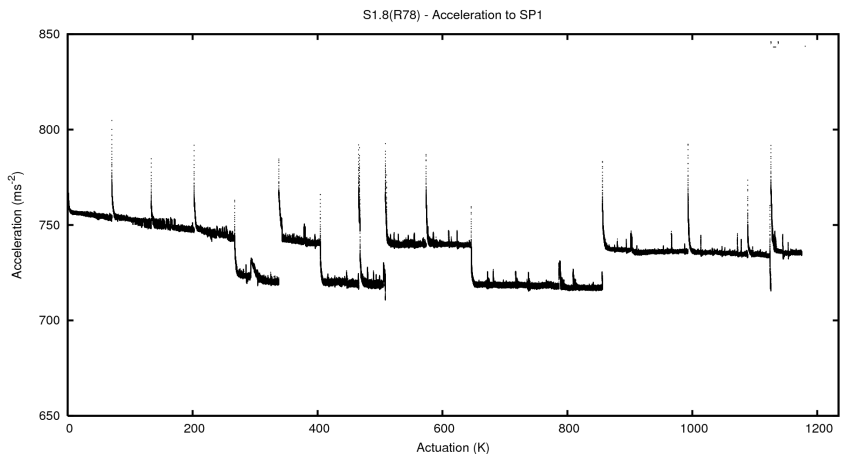

2 Mechanical Performance

Starting position for the last 2000 actuations.

Starting position width over time.

Acceleration for the last 2000 actuations.

Acceleration over time. Normalised to a temperature 45C using the temperature data collected by the system.

3 Optical Performance

4 BPS Check