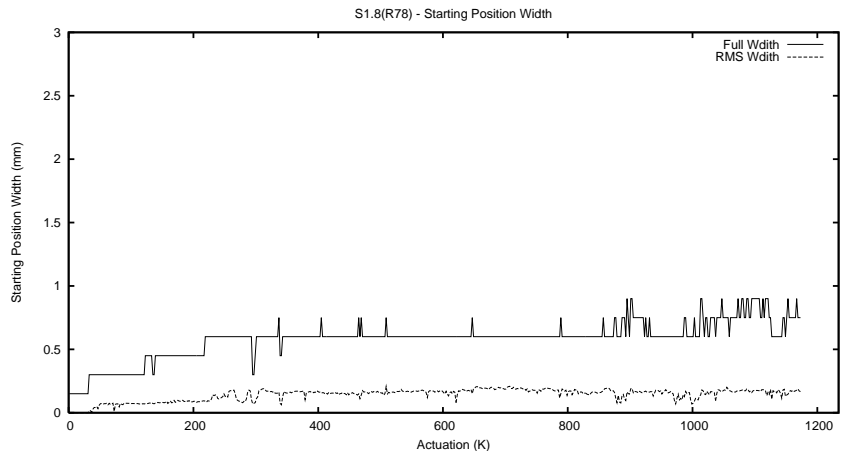

Target Performance Report - S1.8

Report Generated: April 28, 2014,

Last Actuation: 28/04/14 09:51:46

1 Operation Summary

	Last Shift	Total
Actuations:	49.5K	1175.4K
Quadrature Count errors:	0	0
Fiber ADC errors:	0	0
BPS errors (during actuation):	0	0
(R78) Gaps > 3s & < 10s:	0	0
(R78) Gaps > 10s:	2	28
(R78) SP2 Corrections:	3	27
(R78) Capture Over/Under shoots:	297/26	1063/262

2 Mechanical Performance

Starting position for the last 2000 actuations.

Starting position width over time.

Acceleration for the last 2000 actuations.

Acceleration over time. Normalised to a temperature 45C using the temperature data collected by the system.