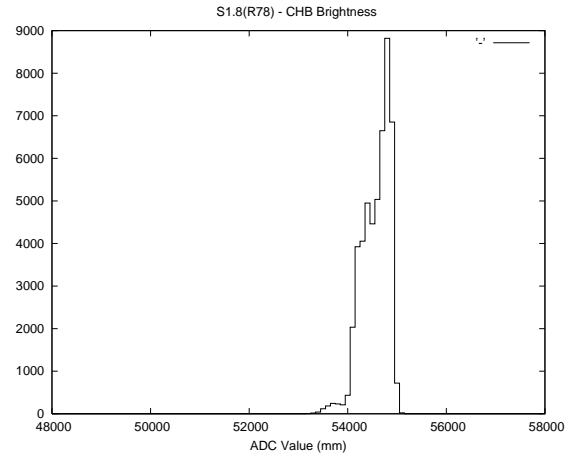

2 Mechanical Performance

Starting position for the last 2000 actuations.

Starting position width over time.

Acceleration for the last 2000 actuations.

Acceleration over time. Normalised to a temperature 45C using the temperature data collected by the system.

3 Optical Performance

4 BPS Check