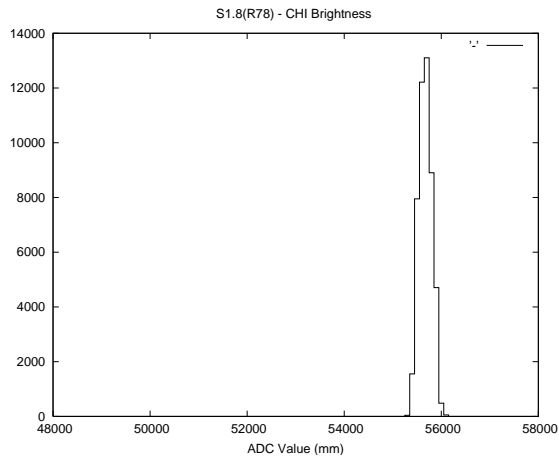

2 Mechanical Performance

Starting position for the last 2000 actuations.

Starting position width over time.

Acceleration for the last 2000 actuations.

Acceleration over time. Normalised to a temperature 45C using the temperature data collected by the system.

3 Optical Performance

4 BPS Check