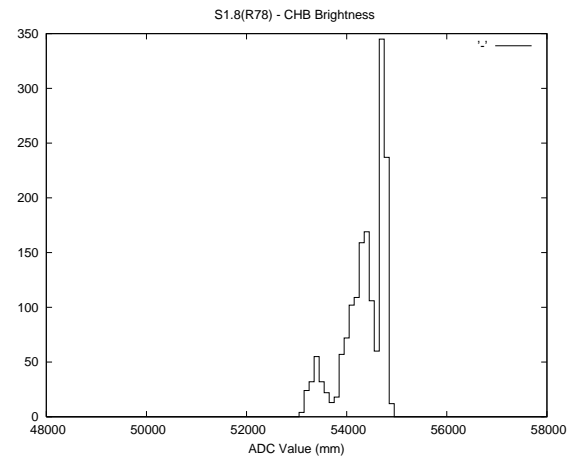

## 2 Mechanical Performance

Starting position for the last 2000 actuations.

Starting position width over time.

Acceleration for the last 2000 actuations.

Acceleration over time. Normalised to a temperature 45C using the temperature data collected by the system.

### 3 Optical Performance