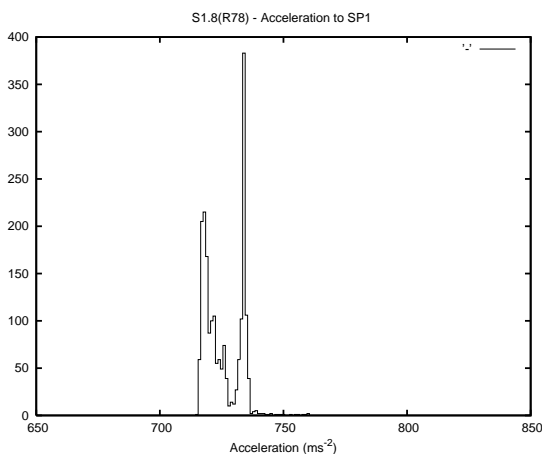

## 1 Operation Summary

	Last Shift	Total
Actuations:	1.6K	1125.9K
Quadrature Count errors:	0	0
Fiber ADC errors:	0	0
BPS errors (during actuation):	0	0
(R78) Gaps > 3s & < 10s:	0	0
(R78) Gaps > 10s:	3	27
(R78) SP2 Corrections:	1	24
(R78) Capture Over/Under shoots:	1/8	767/236

## 2 Mechanical Performance

Starting position for the last 2000 actuations.

Starting position width over time.

Acceleration for the last 2000 actuations.

Acceleration over time. Normalised to a temperature 45C using the temperature data collected by the system.