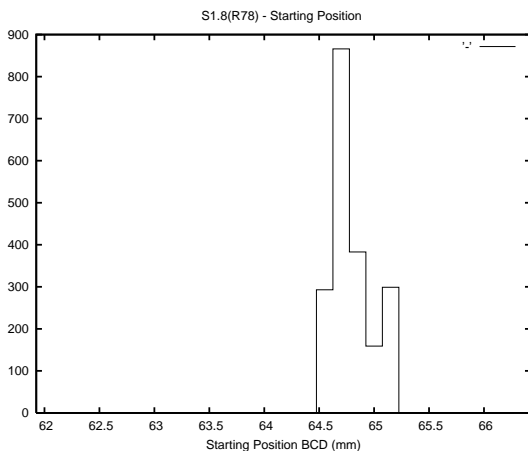

## 1 Operation Summary

	Last Shift	Total
Actuations:	1.6K	1125.9K
Quadrature Count errors:	0	0
Fiber ADC errors:	0	0
BPS errors (during actuation):	0	0
(R78) Gaps > 3s & < 10s:	0	0
(R78) Gaps > 10s:	3	27
(R78) SP2 Corrections:	1	24
(R78) Capture Over/Under shoots:	1/8	767/236

## 2 Mechanical Performance

Starting position for the last 2000 actuations.

Starting position width over time.

Acceleration for the last 2000 actuations.

Acceleration over time. Normalised to a temperature 45C using the temperature data collected by the system.

### 3 Optical Performance