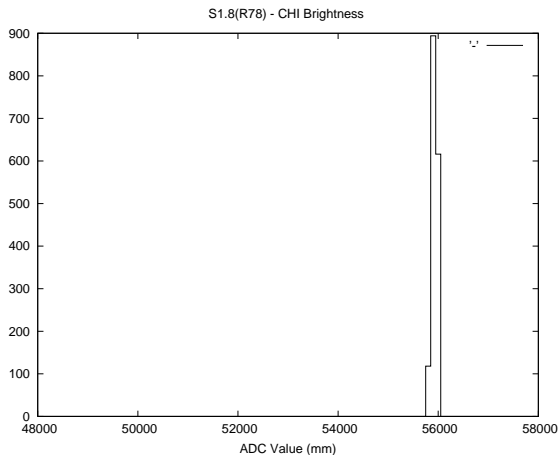

## 2 Mechanical Performance

Starting position for the last 2000 actuations.

Starting position width over time.

Acceleration for the last 2000 actuations.

Acceleration over time. Normalised to a temperature 45C using the temperature data collected by the system.

### 3 Optical Performance