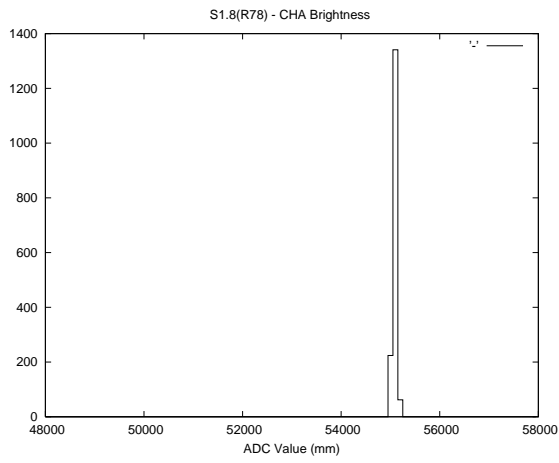

## 2 Mechanical Performance

Starting position for the last 2000 actuations.

Starting position width over time.

Acceleration for the last 2000 actuations.

Acceleration over time. Normalised to a temperature 45C using the temperature data collected by the system.

### 3 Optical Performance