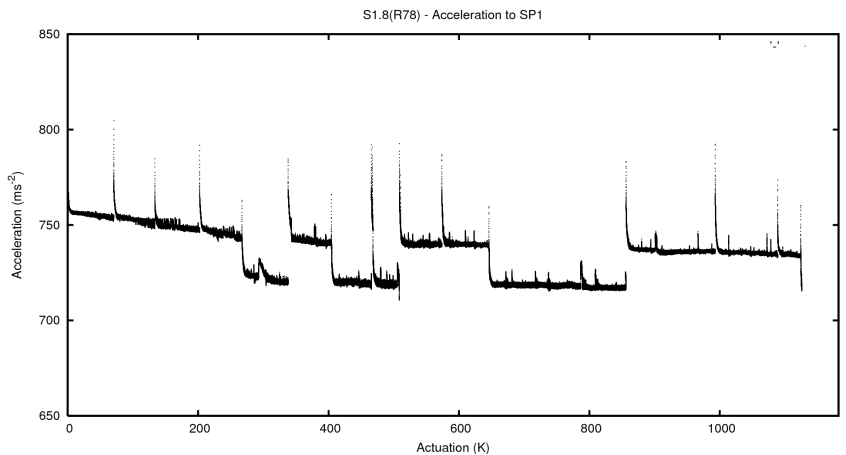

## 2 Mechanical Performance

Starting position for the last 2000 actuations.

Starting position width over time.

Acceleration for the last 2000 actuations.

Acceleration over time. Normalised to a temperature 45C using the temperature data collected by the system.

### 3 Optical Performance