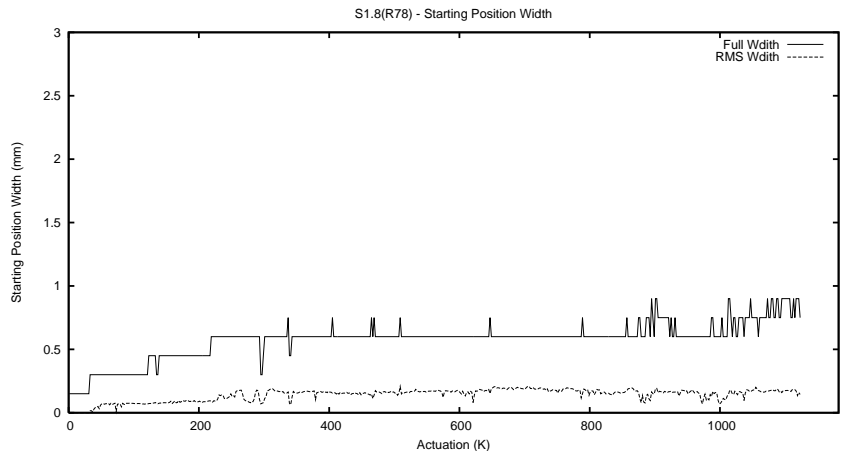

## 1 Operation Summary

	Last Shift	Total
Actuations:	1.6K	1125.9K
Quadrature Count errors:	0	0
Fiber ADC errors:	0	0
BPS errors (during actuation):	0	0
(R78) Gaps > 3s & < 10s:	0	0
(R78) Gaps > 10s:	3	27
(R78) SP2 Corrections:	1	24
(R78) Capture Over/Under shoots:	1/8	767/236

## 2 Mechanical Performance

Starting position for the last 2000 actuations.

Starting position width over time.

Acceleration for the last 2000 actuations.

Acceleration over time. Normalised to a temperature 45C using the temperature data collected by the system.