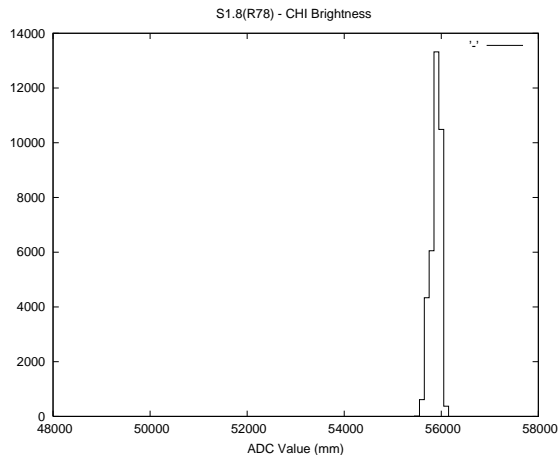

2 Mechanical Performance

Starting position for the last 2000 actuations.

Starting position width over time.

Acceleration for the last 2000 actuations.

Acceleration over time. Normalised to a temperature 45C using the temperature data collected by the system.

3 Optical Performance

4 BPS Check