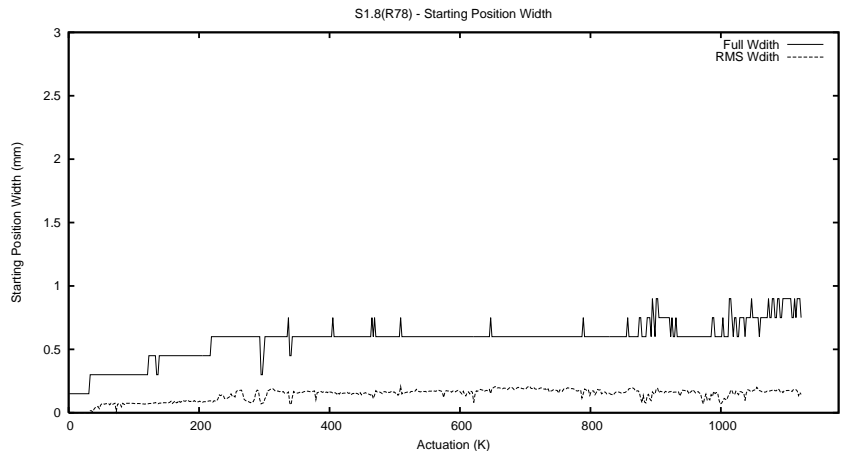

Target Performance Report - S1.8

Report Generated: April 26, 2014,

Last Actuation: 26/04/14 11:30:51

1 Operation Summary

	Last Shift	Total
Actuations:	35.5K	1124.2K
Quadrature Count errors:	0	0
Fiber ADC errors:	0	0
BPS errors (during actuation):	0	0
(R78) Gaps > 3s & < 10s:	0	0
(R78) Gaps > 10s:	2	25
(R78) SP2 Corrections:	0	23
(R78) Capture Over/Under shoots:	0/0	766/228

2 Mechanical Performance

Starting position for the last 2000 actuations.

Starting position width over time.

Acceleration for the last 2000 actuations.

Acceleration over time. Normalised to a temperature 45C using the temperature data collected by the system.