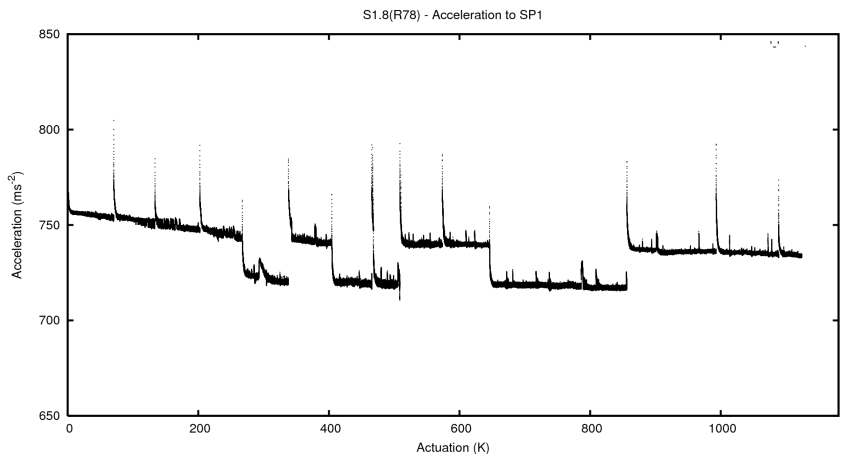

2 Mechanical Performance

Starting position for the last 2000 actuations.

Starting position width over time.

Acceleration for the last 2000 actuations.

Acceleration over time. Normalised to a temperature 45C using the temperature data collected by the system.

3 Optical Performance

4 BPS Check