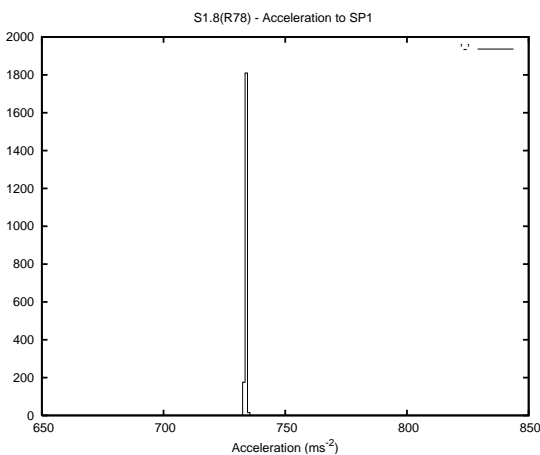

Target Performance Report - S1.8

Report Generated: April 26, 2014,

Last Actuation: 26/04/14 11:30:51

1 Operation Summary

	Last Shift	Total
Actuations:	35.5K	1124.2K
Quadrature Count errors:	0	0
Fiber ADC errors:	0	0
BPS errors (during actuation):	0	0
(R78) Gaps > 3s & < 10s:	0	0
(R78) Gaps > 10s:	2	25
(R78) SP2 Corrections:	0	23
(R78) Capture Over/Under shoots:	0/0	766/228

2 Mechanical Performance

Starting position for the last 2000 actuations.

Starting position width over time.

Acceleration for the last 2000 actuations.

Acceleration over time. Normalised to a temperature 45C using the temperature data collected by the system.