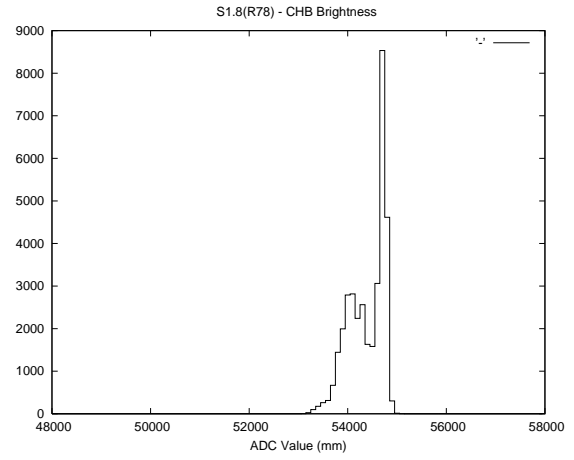

2 Mechanical Performance

Starting position for the last 2000 actuations.

Starting position width over time.

Acceleration for the last 2000 actuations.

Acceleration over time. Normalised to a temperature 45C using the temperature data collected by the system.

3 Optical Performance

4 BPS Check