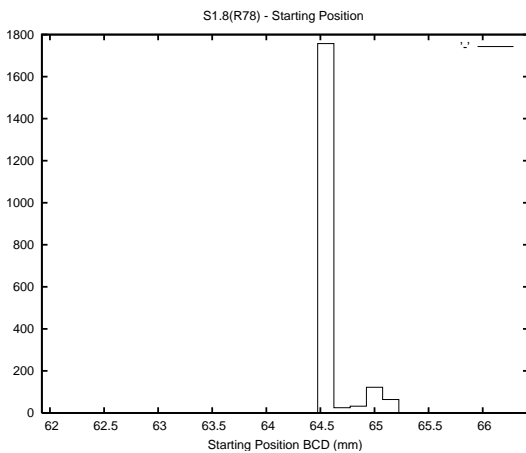

Target Performance Report - S1.8

Report Generated: April 26, 2014,

Last Actuation: 26/04/14 11:30:51

1 Operation Summary

	Last Shift	Total
Actuations:	35.5K	1124.2K
Quadrature Count errors:	0	0
Fiber ADC errors:	0	0
BPS errors (during actuation):	0	0
(R78) Gaps > 3s & < 10s:	0	0
(R78) Gaps > 10s:	2	25
(R78) SP2 Corrections:	0	23
(R78) Capture Over/Under shoots:	0/0	766/228

2 Mechanical Performance

Starting position for the last 2000 actuations.

Starting position width over time.

Acceleration for the last 2000 actuations.

Acceleration over time. Normalised to a temperature 45C using the temperature data collected by the system.

3 Optical Performance

4 BPS Check