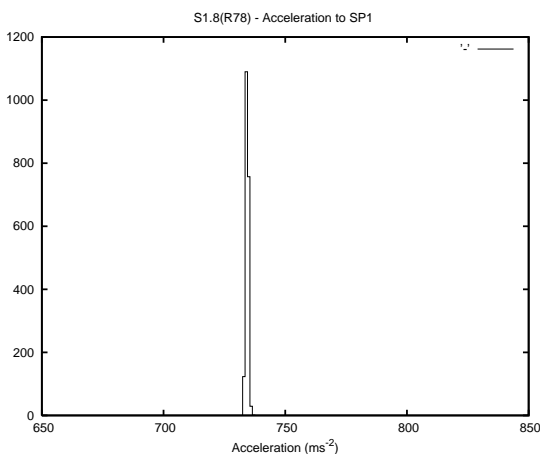

Target Performance Report - S1.8

Report Generated: April 25, 2014,

Last Actuation: 25/04/14 19:53:38

1 Operation Summary

	Last Shift	Total
Actuations:	95.6K	1088.7K
Quadrature Count errors:	0	0
Fiber ADC errors:	0	0
BPS errors (during actuation):	0	0
(R78) Gaps > 3s & < 10s:	0	0
(R78) Gaps > 10s:	2	24
(R78) SP2 Corrections:	0	23
(R78) Capture Over/Under shoots:	0/0	766/228

2 Mechanical Performance

Starting position for the last 2000 actuations.

Starting position width over time.

Acceleration for the last 2000 actuations.

Acceleration over time. Normalised to a temperature 45C using the temperature data collected by the system.