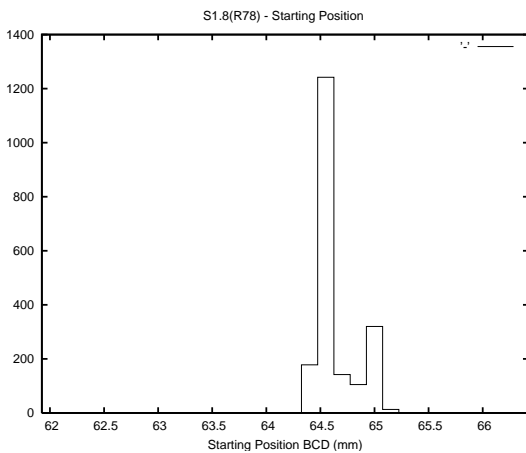

Target Performance Report - S1.8

Report Generated: April 25, 2014,

Last Actuation: 25/04/14 19:53:38

1 Operation Summary

	Last Shift	Total
Actuations:	95.6K	1088.7K
Quadrature Count errors:	0	0
Fiber ADC errors:	0	0
BPS errors (during actuation):	0	0
(R78) Gaps > 3s & < 10s:	0	0
(R78) Gaps > 10s:	2	24
(R78) SP2 Corrections:	0	23
(R78) Capture Over/Under shoots:	0/0	766/228

2 Mechanical Performance

Starting position for the last 2000 actuations.

Starting position width over time.

Acceleration for the last 2000 actuations.

Acceleration over time. Normalised to a temperature 45C using the temperature data collected by the system.

3 Optical Performance

4 BPS Check