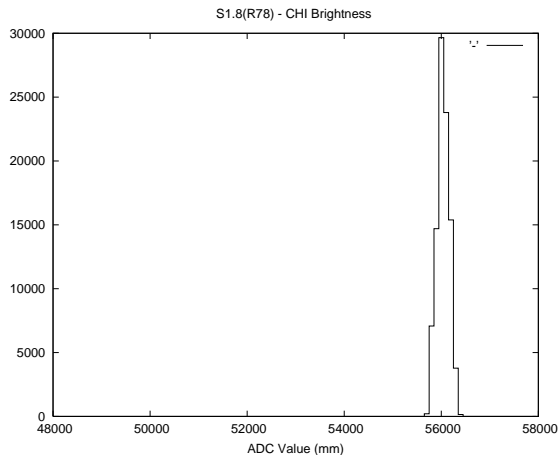

2 Mechanical Performance

Starting position for the last 2000 actuations.

Starting position width over time.

Acceleration for the last 2000 actuations.

Acceleration over time. Normalised to a temperature 45C using the temperature data collected by the system.

3 Optical Performance

4 BPS Check