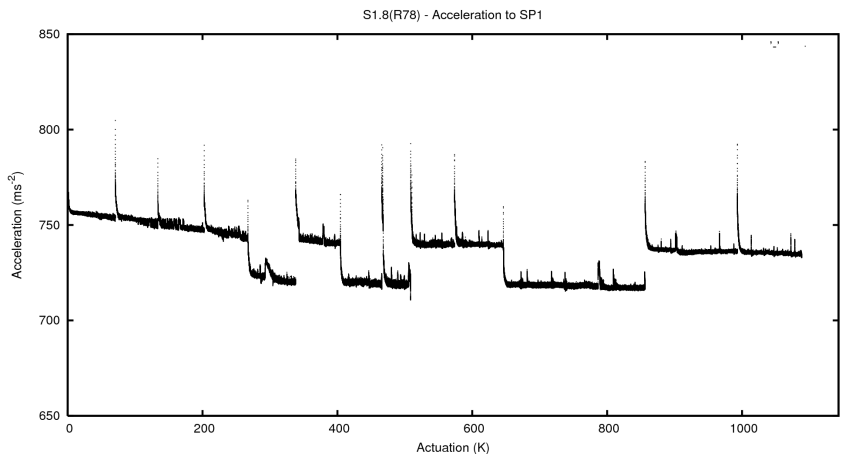

2 Mechanical Performance

Starting position for the last 2000 actuations.

Starting position width over time.

Acceleration for the last 2000 actuations.

Acceleration over time. Normalised to a temperature 45C using the temperature data collected by the system.

3 Optical Performance

4 BPS Check