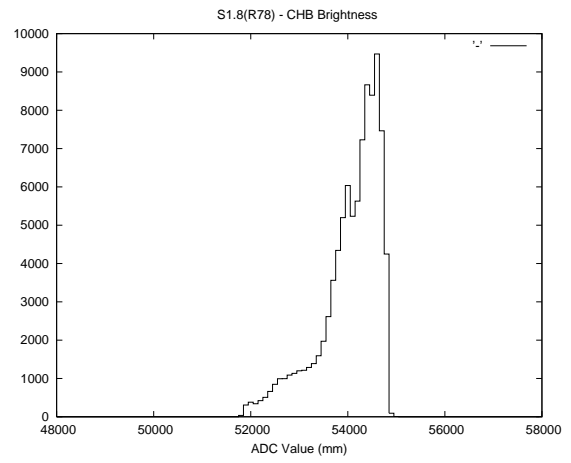

2 Mechanical Performance

Starting position for the last 2000 actuations.

Starting position width over time.

Acceleration for the last 2000 actuations.

Acceleration over time. Normalised to a temperature 45C using the temperature data collected by the system.

3 Optical Performance

4 BPS Check