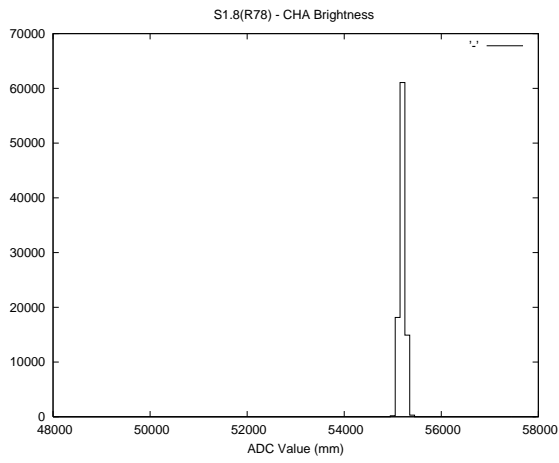

Target Performance Report - S1.8

Report Generated: April 25, 2014,

Last Actuation: 25/04/14 19:53:38

1 Operation Summary

	Last Shift	Total
Actuations:	95.6K	1088.7K
Quadrature Count errors:	0	0
Fiber ADC errors:	0	0
BPS errors (during actuation):	0	0
(R78) Gaps > 3s & < 10s:	0	0
(R78) Gaps > 10s:	2	24
(R78) SP2 Corrections:	0	23
(R78) Capture Over/Under shoots:	0/0	766/228

2 Mechanical Performance

Starting position for the last 2000 actuations.

Starting position width over time.

Acceleration for the last 2000 actuations.

Acceleration over time. Normalised to a temperature 45C using the temperature data collected by the system.

3 Optical Performance

4 BPS Check