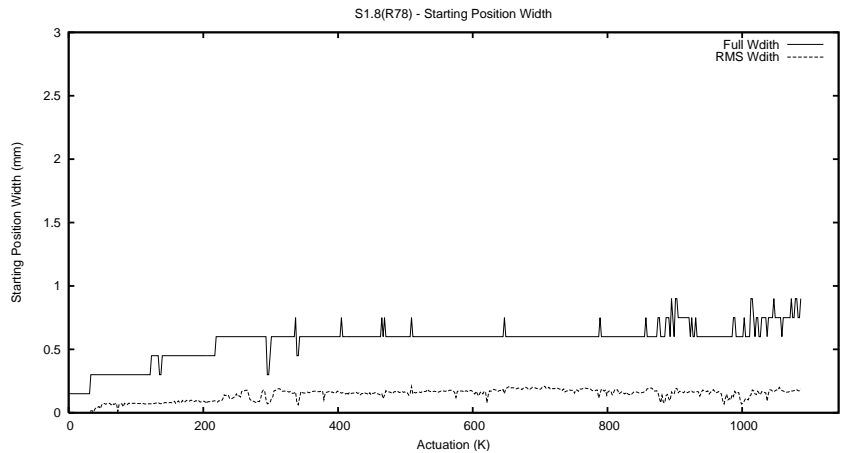

Target Performance Report - S1.8

Report Generated: April 25, 2014,

Last Actuation: 25/04/14 19:53:38

1 Operation Summary

	Last Shift	Total
Actuations:	95.6K	1088.7K
Quadrature Count errors:	0	0
Fiber ADC errors:	0	0
BPS errors (during actuation):	0	0
(R78) Gaps > 3s & < 10s:	0	0
(R78) Gaps > 10s:	2	24
(R78) SP2 Corrections:	0	23
(R78) Capture Over/Under shoots:	0/0	766/228

2 Mechanical Performance

Starting position for the last 2000 actuations.

Starting position width over time.

Acceleration for the last 2000 actuations.

Acceleration over time. Normalised to a temperature 45C using the temperature data collected by the system.