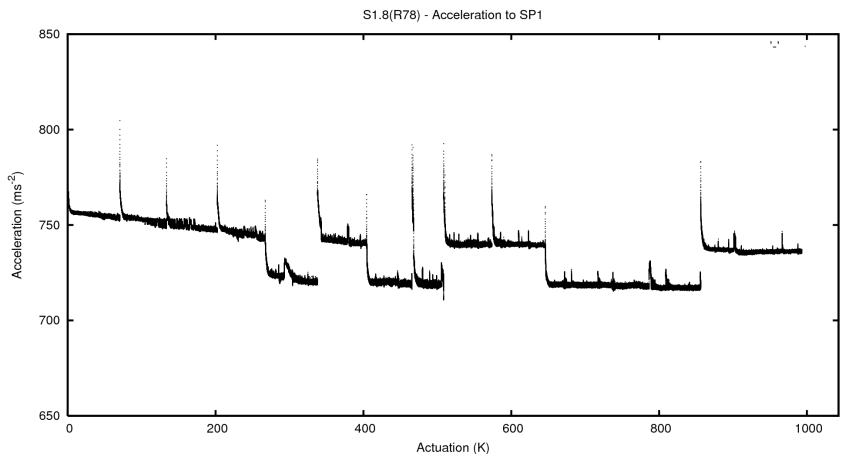

## 2 Mechanical Performance

Starting position for the last 2000 actuations.

Starting position width over time.

Acceleration for the last 2000 actuations.

Acceleration over time. Normalised to a temperature 45C using the temperature data collected by the system.

### 3 Optical Performance