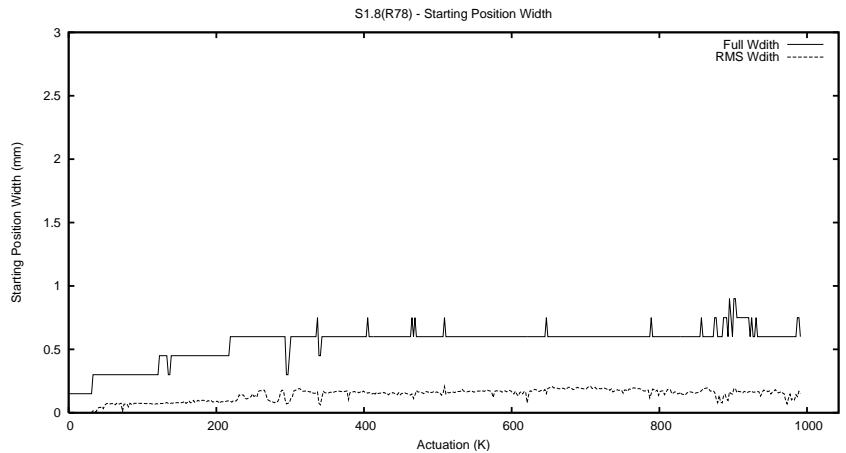

## 1 Operation Summary

	Last Shift	Total
Actuations:	136.8K	993.1K
Quadrature Count errors:	0	0
Fiber ADC errors:	0	0
BPS errors (during actuation):	0	0
(R78) Gaps > 3s & < 10s:	0	0
(R78) Gaps > 10s:	2	23
(R78) SP2 Corrections:	0	23
(R78) Capture Over/Under shoots:	0/0	766/228

## 2 Mechanical Performance

Starting position for the last 2000 actuations.

Starting position width over time.

Acceleration for the last 2000 actuations.

Acceleration over time. Normalised to a temperature 45C using the temperature data collected by the system.