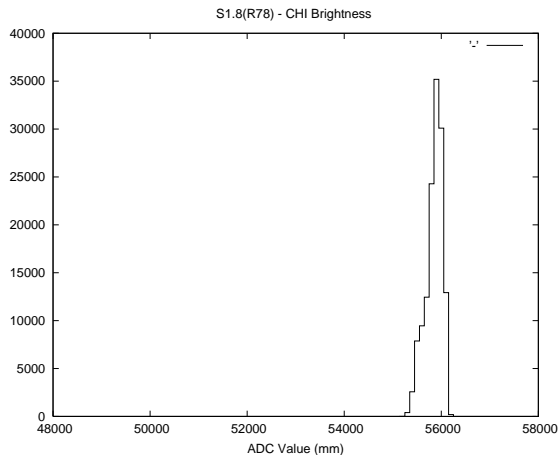

## 2 Mechanical Performance

Starting position for the last 2000 actuations.

Starting position width over time.

Acceleration for the last 2000 actuations.

Acceleration over time. Normalised to a temperature 45C using the temperature data collected by the system.

### 3 Optical Performance