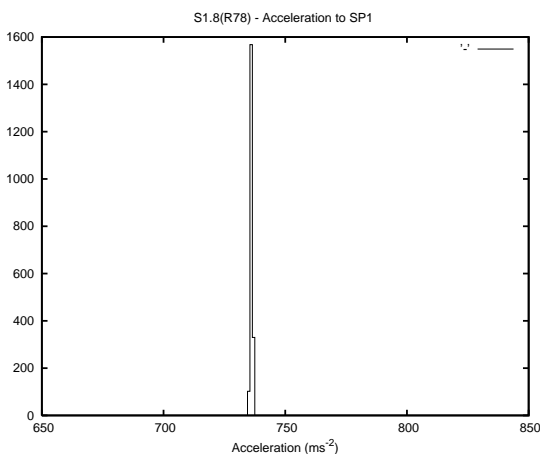

## 1 Operation Summary

	Last Shift	Total
Actuations:	136.8K	993.1K
Quadrature Count errors:	0	0
Fiber ADC errors:	0	0
BPS errors (during actuation):	0	0
(R78) Gaps > 3s & < 10s:	0	0
(R78) Gaps > 10s:	2	23
(R78) SP2 Corrections:	0	23
(R78) Capture Over/Under shoots:	0/0	766/228

## 2 Mechanical Performance

Starting position for the last 2000 actuations.

Starting position width over time.

Acceleration for the last 2000 actuations.

Acceleration over time. Normalised to a temperature 45C using the temperature data collected by the system.

### 3 Optical Performance