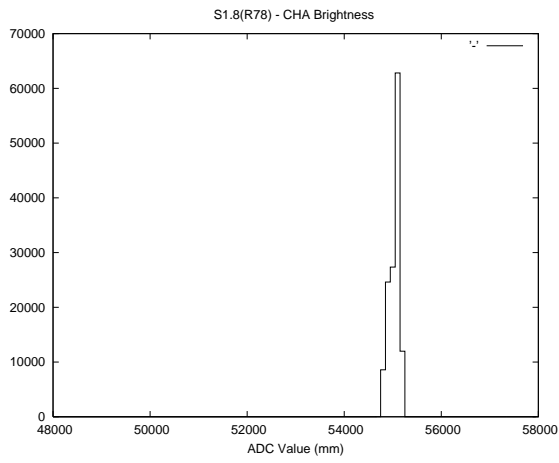

## 2 Mechanical Performance

Starting position for the last 2000 actuations.

Starting position width over time.

Acceleration for the last 2000 actuations.

Acceleration over time. Normalised to a temperature 45C using the temperature data collected by the system.

### 3 Optical Performance