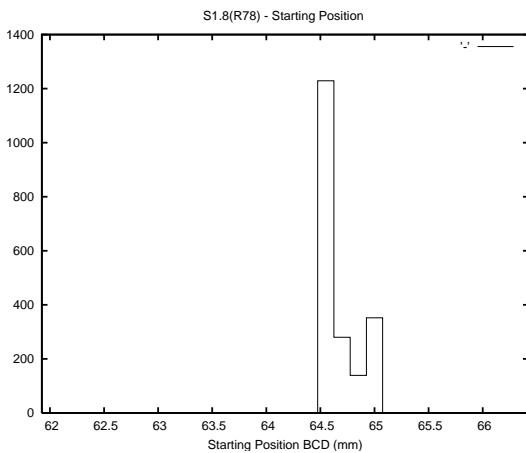

## 1 Operation Summary

	Last Shift	Total
Actuations:	136.8K	993.1K
Quadrature Count errors:	0	0
Fiber ADC errors:	0	0
BPS errors (during actuation):	0	0
(R78) Gaps > 3s & < 10s:	0	0
(R78) Gaps > 10s:	2	23
(R78) SP2 Corrections:	0	23
(R78) Capture Over/Under shoots:	0/0	766/228

## 2 Mechanical Performance

Starting position for the last 2000 actuations.

Starting position width over time.

Acceleration for the last 2000 actuations.

Acceleration over time. Normalised to a temperature 45C using the temperature data collected by the system.

### 3 Optical Performance