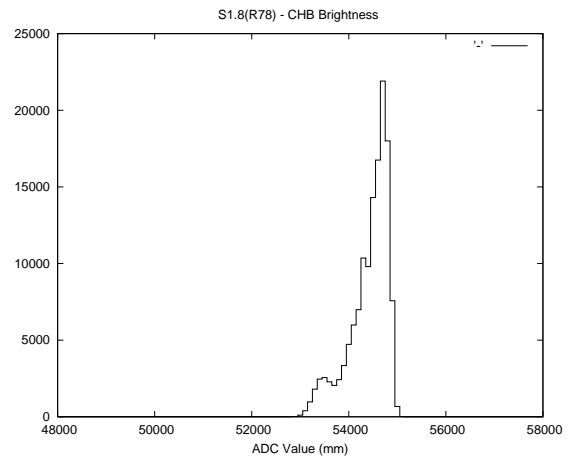

## 2 Mechanical Performance

Starting position for the last 2000 actuations.

Starting position width over time.

Acceleration for the last 2000 actuations.

Acceleration over time. Normalised to a temperature 45C using the temperature data collected by the system.

### 3 Optical Performance