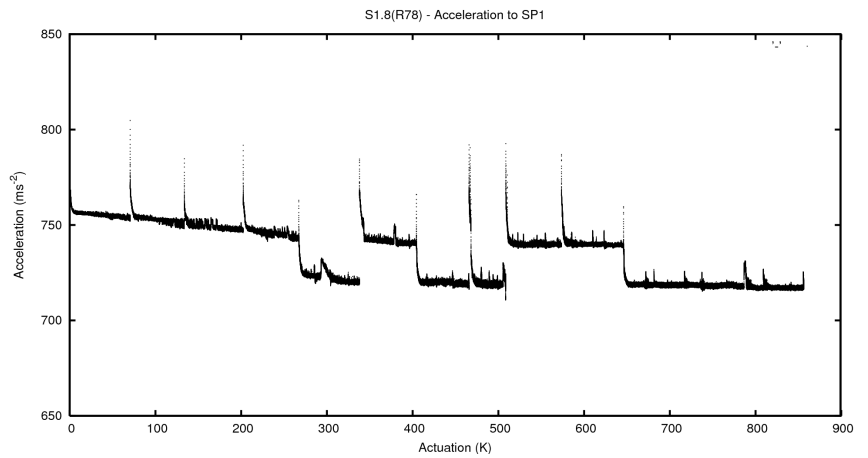

2 Mechanical Performance

Starting position for the last 2000 actuations.

Starting position width over time.

Acceleration for the last 2000 actuations.

Acceleration over time. Normalised to a temperature 45C using the temperature data collected by the system.

3 Optical Performance

4 BPS Check