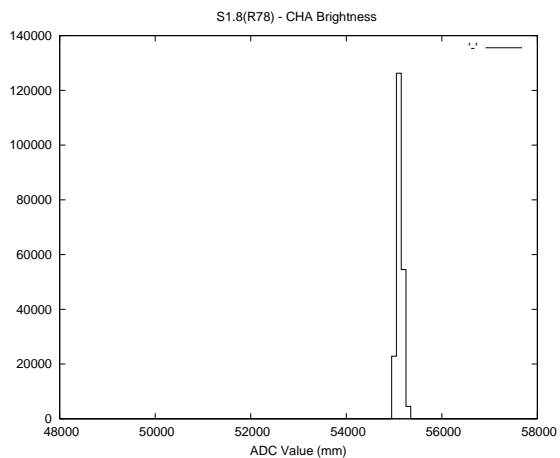

2 Mechanical Performance

Starting position for the last 2000 actuations.

Starting position width over time.

Acceleration for the last 2000 actuations.

Acceleration over time. Normalised to a temperature 45C using the temperature data collected by the system.

3 Optical Performance

4 BPS Check