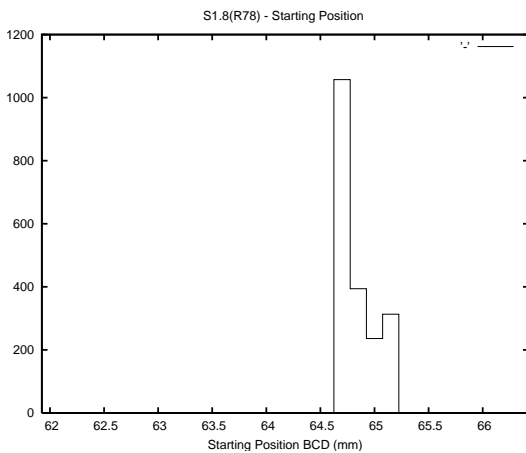

Target Performance Report - S1.8

Report Generated: April 22, 2014,

Last Actuation: 22/04/14 10:40:54

1 Operation Summary

	Last Shift	Total
Actuations:	210.3K	856.3K
Quadrature Count errors:	0	0
Fiber ADC errors:	0	0
BPS errors (during actuation):	0	0
(R78) Gaps > 3s & < 10s:	0	0
(R78) Gaps > 10s:	2	22
(R78) SP2 Corrections:	3	23
(R78) Capture Over/Under shoots:	47/12	766/228

2 Mechanical Performance

Starting position for the last 2000 actuations.

Starting position width over time.

Acceleration for the last 2000 actuations.

Acceleration over time. Normalised to a temperature 45C using the temperature data collected by the system.

3 Optical Performance

4 BPS Check