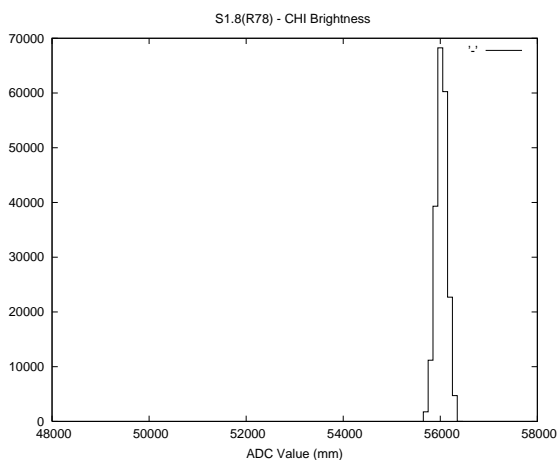

2 Mechanical Performance

Starting position for the last 2000 actuations.

Starting position width over time.

Acceleration for the last 2000 actuations.

Acceleration over time. Normalised to a temperature 45C using the temperature data collected by the system.

3 Optical Performance

4 BPS Check