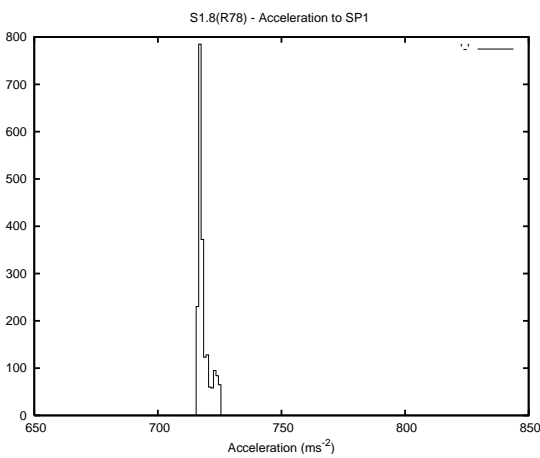

Target Performance Report - S1.8

Report Generated: April 22, 2014,

Last Actuation: 22/04/14 10:40:54

1 Operation Summary

	Last Shift	Total
Actuations:	210.3K	856.3K
Quadrature Count errors:	0	0
Fiber ADC errors:	0	0
BPS errors (during actuation):	0	0
(R78) Gaps > 3s & < 10s:	0	0
(R78) Gaps > 10s:	2	22
(R78) SP2 Corrections:	3	23
(R78) Capture Over/Under shoots:	47/12	766/228

2 Mechanical Performance

Starting position for the last 2000 actuations.

Starting position width over time.

Acceleration for the last 2000 actuations.

Acceleration over time. Normalised to a temperature 45C using the temperature data collected by the system.