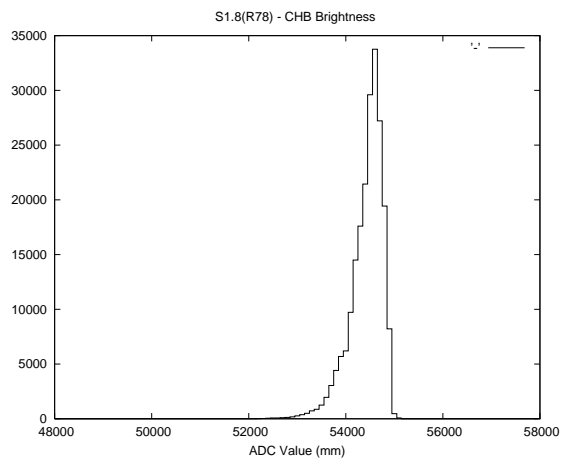

2 Mechanical Performance

Starting position for the last 2000 actuations.

Starting position width over time.

Acceleration for the last 2000 actuations.

Acceleration over time. Normalised to a temperature 45C using the temperature data collected by the system.

3 Optical Performance

4 BPS Check