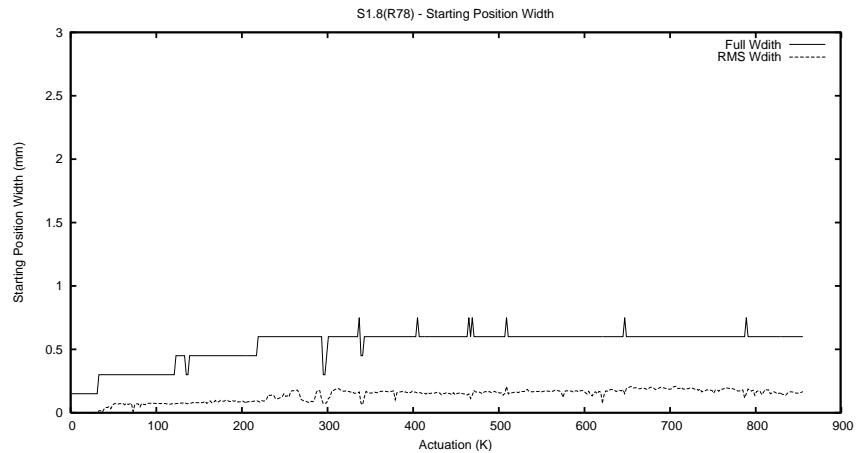

Target Performance Report - S1.8

Report Generated: April 22, 2014,

Last Actuation: 22/04/14 10:40:54

1 Operation Summary

	Last Shift	Total
Actuations:	210.3K	856.3K
Quadrature Count errors:	0	0
Fiber ADC errors:	0	0
BPS errors (during actuation):	0	0
(R78) Gaps > 3s & < 10s:	0	0
(R78) Gaps > 10s:	2	22
(R78) SP2 Corrections:	3	23
(R78) Capture Over/Under shoots:	47/12	766/228

2 Mechanical Performance

Starting position for the last 2000 actuations.

Starting position width over time.

Acceleration for the last 2000 actuations.

Acceleration over time. Normalised to a temperature 45C using the temperature data collected by the system.