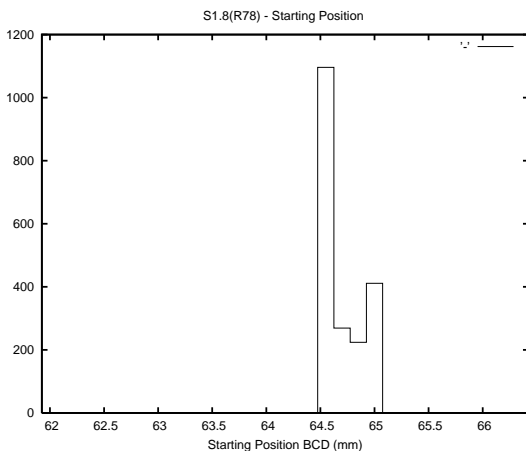

Target Performance Report - S1.8

Report Generated: April 19, 2014,

Last Actuation: 19/04/14 11:23:59

1 Operation Summary

	Last Shift	Total
Actuations:	72.3K	646.0K
Quadrature Count errors:	0	0
Fiber ADC errors:	0	0
BPS errors (during actuation):	0	0
(R78) Gaps > 3s & < 10s:	0	0
(R78) Gaps > 10s:	2	21
(R78) SP2 Corrections:	0	20
(R78) Capture Over/Under shoots:	0/0	719/216

2 Mechanical Performance

Starting position for the last 2000 actuations.

Starting position width over time.

Acceleration for the last 2000 actuations.

Acceleration over time. Normalised to a temperature 45C using the temperature data collected by the system.

3 Optical Performance

4 BPS Check