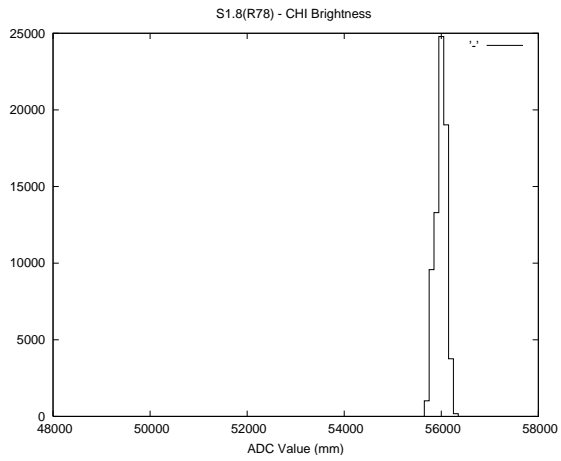

2 Mechanical Performance

Starting position for the last 2000 actuations.

Starting position width over time.

Acceleration for the last 2000 actuations.

Acceleration over time. Normalised to a temperature 45C using the temperature data collected by the system.

3 Optical Performance

4 BPS Check