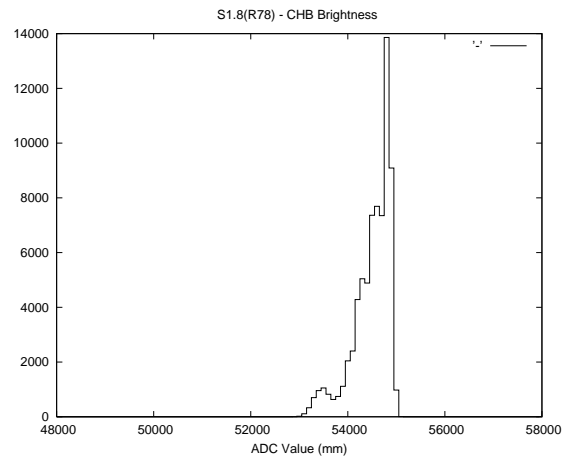

2 Mechanical Performance

Starting position for the last 2000 actuations.

Starting position width over time.

Acceleration for the last 2000 actuations.

Acceleration over time. Normalised to a temperature 45C using the temperature data collected by the system.

3 Optical Performance

4 BPS Check