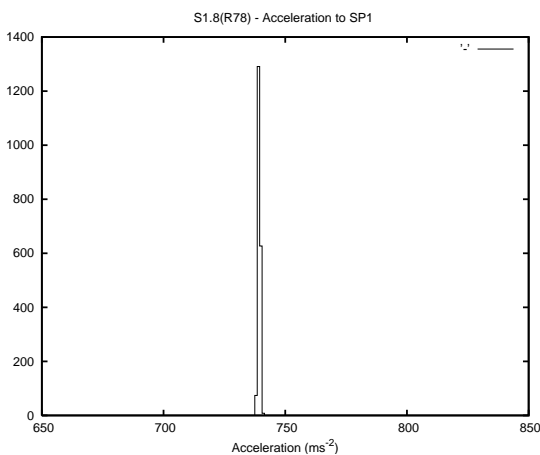

Target Performance Report - S1.8

Report Generated: April 19, 2014,

Last Actuation: 19/04/14 11:23:59

1 Operation Summary

	Last Shift	Total
Actuations:	72.3K	646.0K
Quadrature Count errors:	0	0
Fiber ADC errors:	0	0
BPS errors (during actuation):	0	0
(R78) Gaps > 3s & < 10s:	0	0
(R78) Gaps > 10s:	2	21
(R78) SP2 Corrections:	0	20
(R78) Capture Over/Under shoots:	0/0	719/216

2 Mechanical Performance

Starting position for the last 2000 actuations.

Starting position width over time.

Acceleration for the last 2000 actuations.

Acceleration over time. Normalised to a temperature 45C using the temperature data collected by the system.