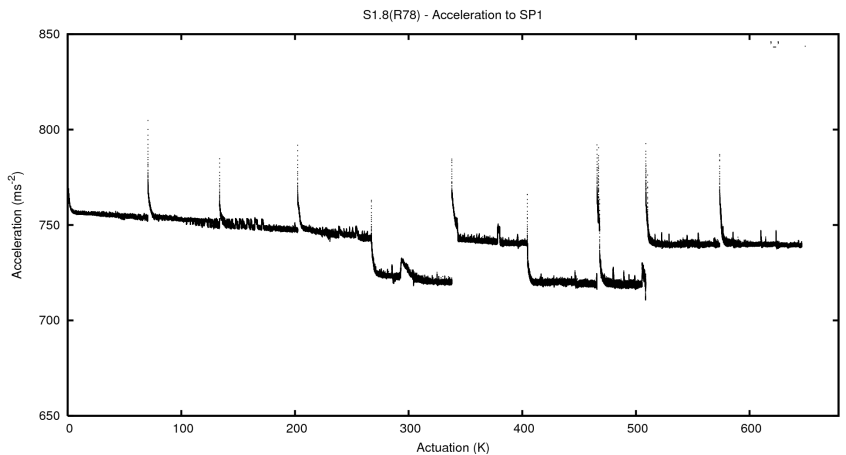

2 Mechanical Performance

Starting position for the last 2000 actuations.

Starting position width over time.

Acceleration for the last 2000 actuations.

Acceleration over time. Normalised to a temperature 45C using the temperature data collected by the system.

3 Optical Performance

4 BPS Check