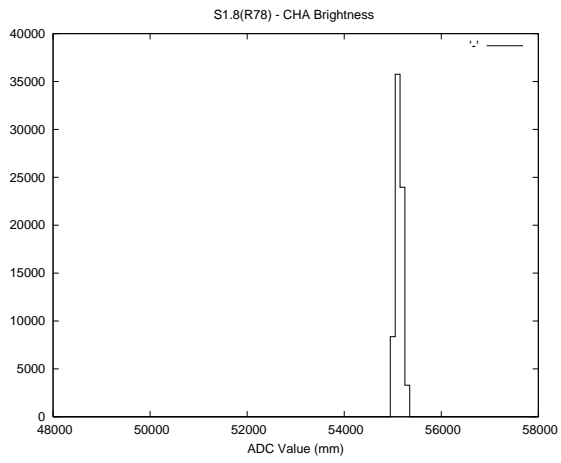

Target Performance Report - S1.8

Report Generated: April 19, 2014,

Last Actuation: 19/04/14 11:23:59

1 Operation Summary

	Last Shift	Total
Actuations:	72.3K	646.0K
Quadrature Count errors:	0	0
Fiber ADC errors:	0	0
BPS errors (during actuation):	0	0
(R78) Gaps > 3s & < 10s:	0	0
(R78) Gaps > 10s:	2	21
(R78) SP2 Corrections:	0	20
(R78) Capture Over/Under shoots:	0/0	719/216

2 Mechanical Performance

Starting position for the last 2000 actuations.

Starting position width over time.

Acceleration for the last 2000 actuations.

Acceleration over time. Normalised to a temperature 45C using the temperature data collected by the system.

3 Optical Performance

4 BPS Check