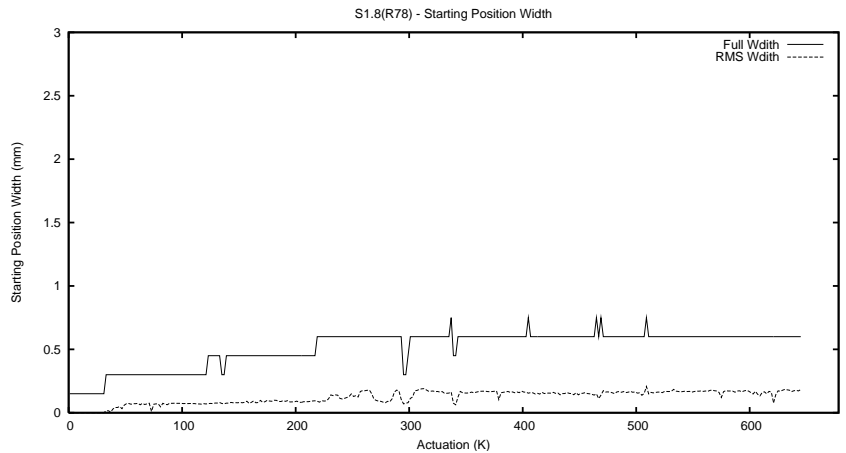

Target Performance Report - S1.8

Report Generated: April 19, 2014,

Last Actuation: 19/04/14 11:23:59

1 Operation Summary

	Last Shift	Total
Actuations:	72.3K	646.0K
Quadrature Count errors:	0	0
Fiber ADC errors:	0	0
BPS errors (during actuation):	0	0
(R78) Gaps > 3s & < 10s:	0	0
(R78) Gaps > 10s:	2	21
(R78) SP2 Corrections:	0	20
(R78) Capture Over/Under shoots:	0/0	719/216

2 Mechanical Performance

Starting position for the last 2000 actuations.

Starting position width over time.

Acceleration for the last 2000 actuations.

Acceleration over time. Normalised to a temperature 45C using the temperature data collected by the system.