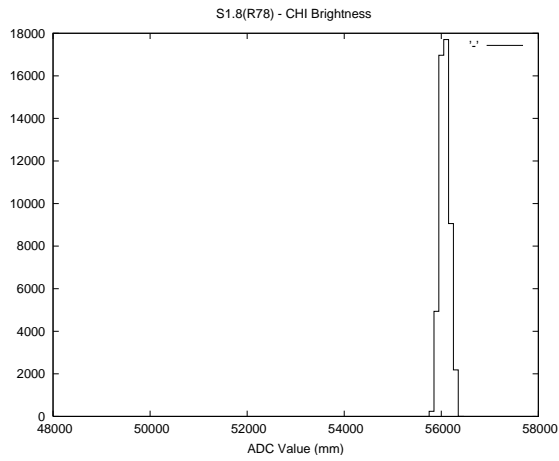

2 Mechanical Performance

Starting position for the last 2000 actuations.

Starting position width over time.

Acceleration for the last 2000 actuations.

Acceleration over time. Normalised to a temperature 45C using the temperature data collected by the system.

3 Optical Performance

4 BPS Check