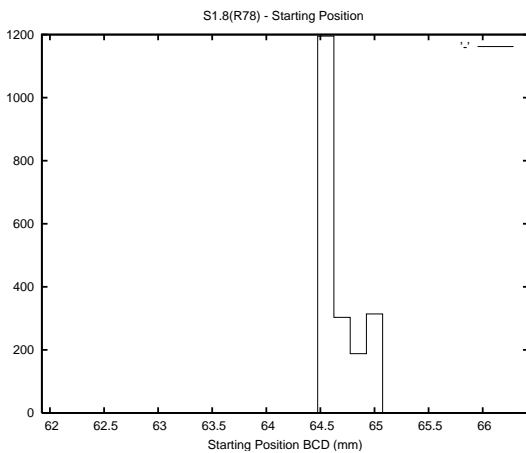

Target Performance Report - S1.8

Report Generated: April 18, 2014,

Last Actuation: 18/04/14 09:55:19

1 Operation Summary

	Last Shift	Total
Actuations:	51.6K	573.7K
Quadrature Count errors:	0	0
Fiber ADC errors:	0	0
BPS errors (during actuation):	0	0
(R78) Gaps > 3s & < 10s:	0	0
(R78) Gaps > 10s:	1	20
(R78) SP2 Corrections:	0	20
(R78) Capture Over/Under shoots:	0/0	719/216

2 Mechanical Performance

Starting position for the last 2000 actuations.

Starting position width over time.

Acceleration for the last 2000 actuations.

Acceleration over time. Normalised to a temperature 45C using the temperature data collected by the system.

3 Optical Performance

4 BPS Check