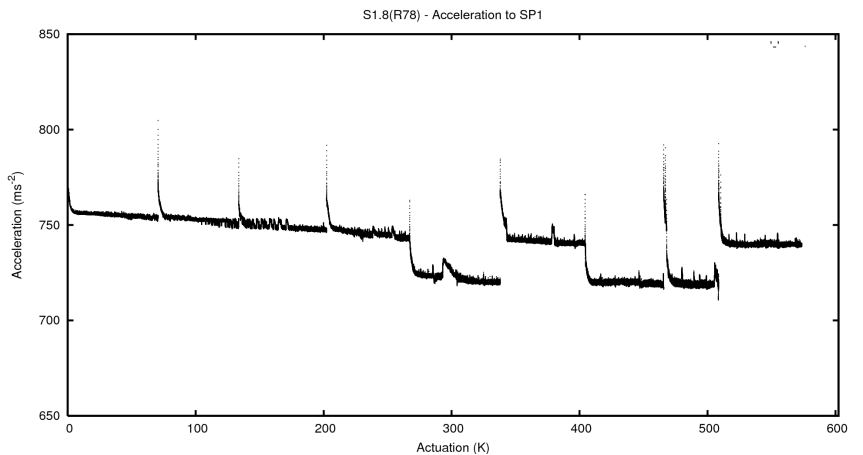

2 Mechanical Performance

Starting position for the last 2000 actuations.

Starting position width over time.

Acceleration for the last 2000 actuations.

Acceleration over time. Normalised to a temperature 45C using the temperature data collected by the system.

3 Optical Performance

4 BPS Check