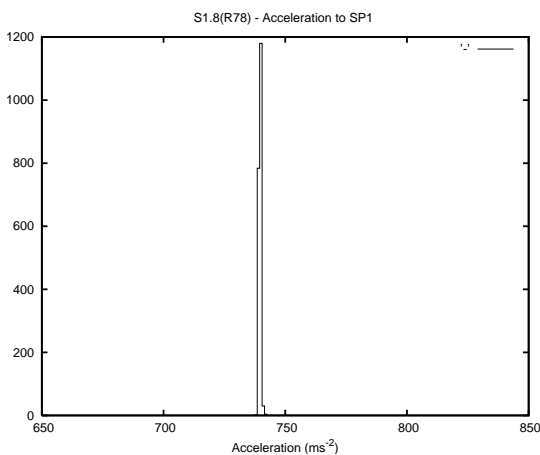

Target Performance Report - S1.8

Report Generated: April 18, 2014,

Last Actuation: 18/04/14 09:55:19

1 Operation Summary

	Last Shift	Total
Actuations:	51.6K	573.7K
Quadrature Count errors:	0	0
Fiber ADC errors:	0	0
BPS errors (during actuation):	0	0
(R78) Gaps > 3s & < 10s:	0	0
(R78) Gaps > 10s:	1	20
(R78) SP2 Corrections:	0	20
(R78) Capture Over/Under shoots:	0/0	719/216

2 Mechanical Performance

Starting position for the last 2000 actuations.

Starting position width over time.

Acceleration for the last 2000 actuations.

Acceleration over time. Normalised to a temperature 45C using the temperature data collected by the system.