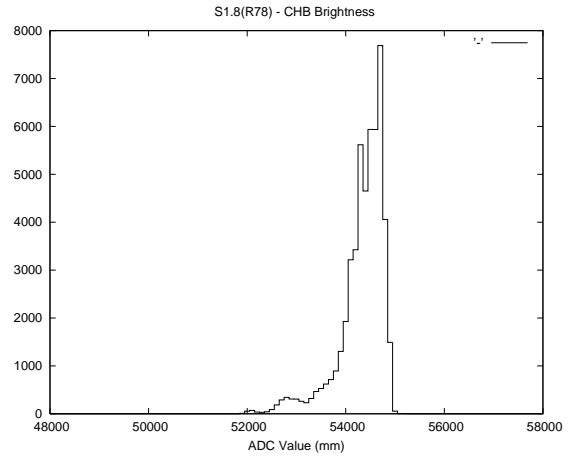

2 Mechanical Performance

Starting position for the last 2000 actuations.

Starting position width over time.

Acceleration for the last 2000 actuations.

Acceleration over time. Normalised to a temperature 45C using the temperature data collected by the system.

3 Optical Performance

4 BPS Check