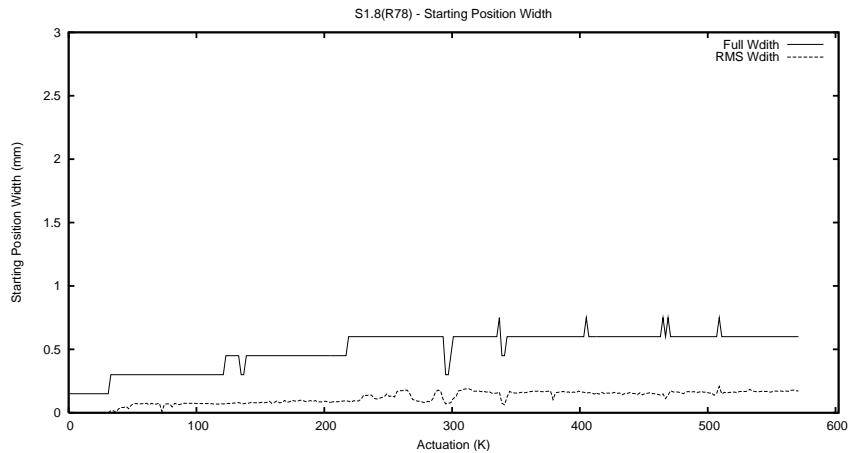

Target Performance Report - S1.8

Report Generated: April 18, 2014,

Last Actuation: 18/04/14 09:55:19

1 Operation Summary

	Last Shift	Total
Actuations:	51.6K	573.7K
Quadrature Count errors:	0	0
Fiber ADC errors:	0	0
BPS errors (during actuation):	0	0
(R78) Gaps > 3s & < 10s:	0	0
(R78) Gaps > 10s:	1	20
(R78) SP2 Corrections:	0	20
(R78) Capture Over/Under shoots:	0/0	719/216

2 Mechanical Performance

Starting position for the last 2000 actuations.

Starting position width over time.

Acceleration for the last 2000 actuations.

Acceleration over time. Normalised to a temperature 45C using the temperature data collected by the system.