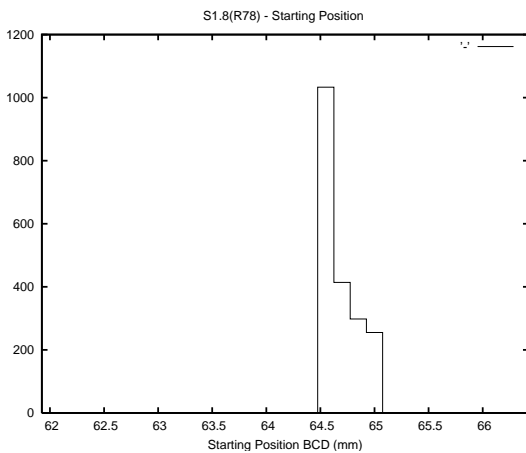

## 1 Operation Summary

	Last Shift	Total
Actuations:	11.7K	522.1K
Quadrature Count errors:	0	0
Fiber ADC errors:	0	0
BPS errors (during actuation):	0	0
(R78) Gaps > 3s & < 10s:	0	0
(R78) Gaps > 10s:	2	20
(R78) SP2 Corrections:	0	20
(R78) Capture Over/Under shoots:	0/0	719/216

## 2 Mechanical Performance

Starting position for the last 2000 actuations.

Starting position width over time.

Acceleration for the last 2000 actuations.

Acceleration over time. Normalised to a temperature 45C using the temperature data collected by the system.