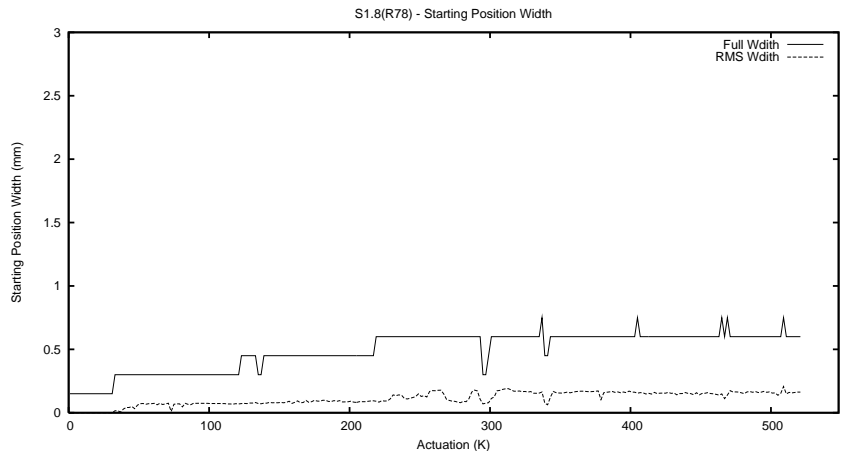

## 1 Operation Summary

	Last Shift	Total
Actuations:	11.7K	522.1K
Quadrature Count errors:	0	0
Fiber ADC errors:	0	0
BPS errors (during actuation):	0	0
(R78) Gaps > 3s & < 10s:	0	0
(R78) Gaps > 10s:	2	20
(R78) SP2 Corrections:	0	20
(R78) Capture Over/Under shoots:	0/0	719/216

## 2 Mechanical Performance

Starting position for the last 2000 actuations.

Starting position width over time.

Acceleration for the last 2000 actuations.

Acceleration over time. Normalised to a temperature 45C using the temperature data collected by the system.