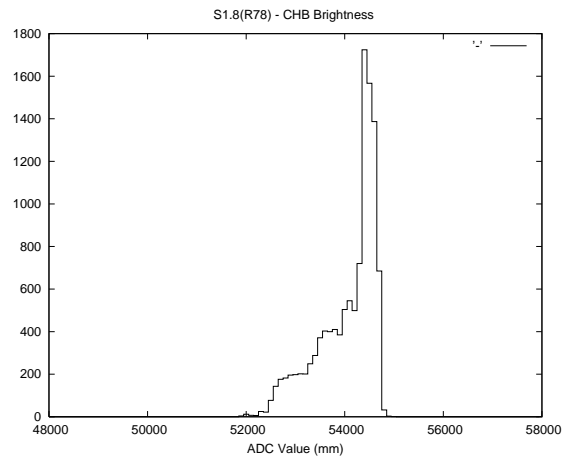

## 2 Mechanical Performance

Starting position for the last 2000 actuations.

Starting position width over time.

Acceleration for the last 2000 actuations.

Acceleration over time. Normalised to a temperature 45C using the temperature data collected by the system.

### 3 Optical Performance