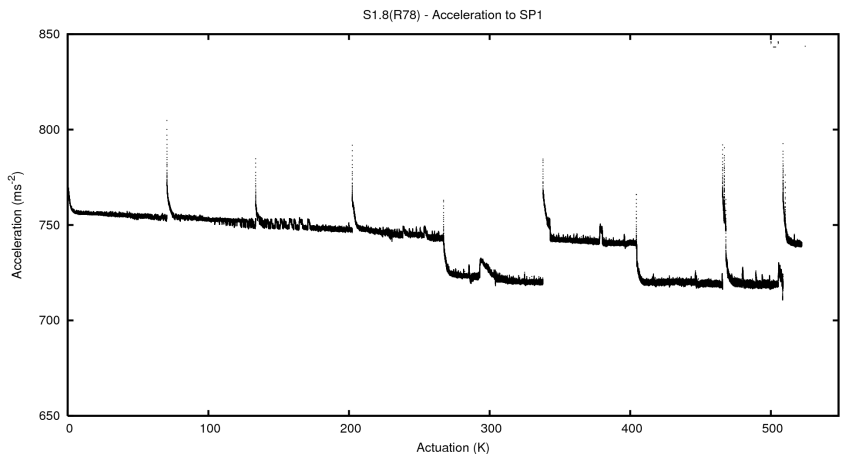

## 2 Mechanical Performance

Starting position for the last 2000 actuations.

Starting position width over time.

Acceleration for the last 2000 actuations.

Acceleration over time. Normalised to a temperature 45C using the temperature data collected by the system.

### 3 Optical Performance