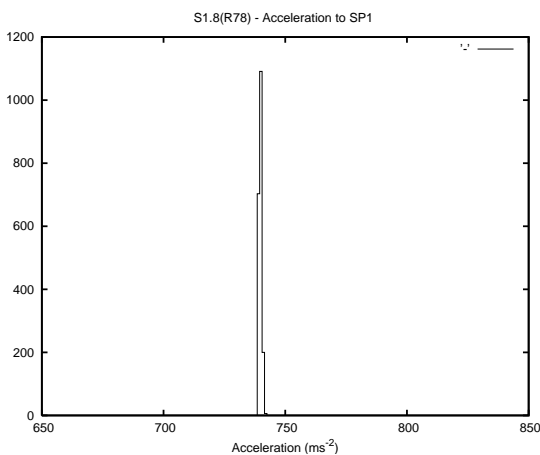

## 1 Operation Summary

	Last Shift	Total
Actuations:	11.7K	522.1K
Quadrature Count errors:	0	0
Fiber ADC errors:	0	0
BPS errors (during actuation):	0	0
(R78) Gaps > 3s & < 10s:	0	0
(R78) Gaps > 10s:	2	20
(R78) SP2 Corrections:	0	20
(R78) Capture Over/Under shoots:	0/0	719/216

## 2 Mechanical Performance

Starting position for the last 2000 actuations.

Starting position width over time.

Acceleration for the last 2000 actuations.

Acceleration over time. Normalised to a temperature 45C using the temperature data collected by the system.

### 3 Optical Performance