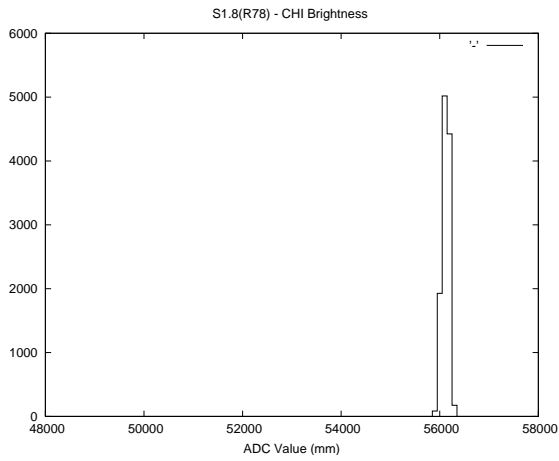

## 2 Mechanical Performance

Starting position for the last 2000 actuations.

Starting position width over time.

Acceleration for the last 2000 actuations.

Acceleration over time. Normalised to a temperature 45C using the temperature data collected by the system.

### 3 Optical Performance