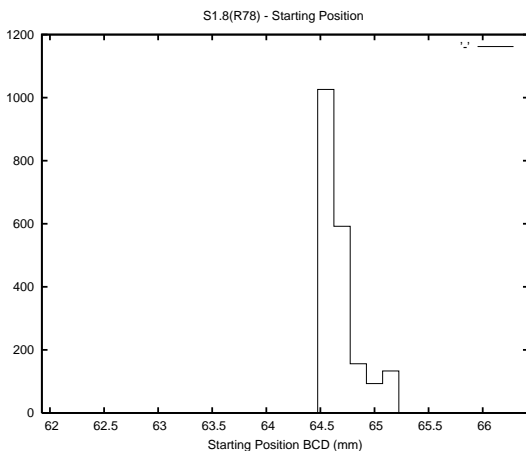

Target Performance Report - S1.8

Report Generated: April 17, 2014,

Last Actuation: 17/04/14 12:29:09

1 Operation Summary

	Last Shift	Total
Actuations:	1.7K	510.3K
Quadrature Count errors:	0	0
Fiber ADC errors:	0	0
BPS errors (during actuation):	0	0
(R78) Gaps > 3s & < 10s:	0	0
(R78) Gaps > 10s:	3	19
(R78) SP2 Corrections:	0	20
(R78) Capture Over/Under shoots:	1/0	719/216

2 Mechanical Performance

Starting position for the last 2000 actuations.

Starting position width over time.

Acceleration for the last 2000 actuations.

Acceleration over time. Normalised to a temperature 45C using the temperature data collected by the system.

3 Optical Performance

4 BPS Check