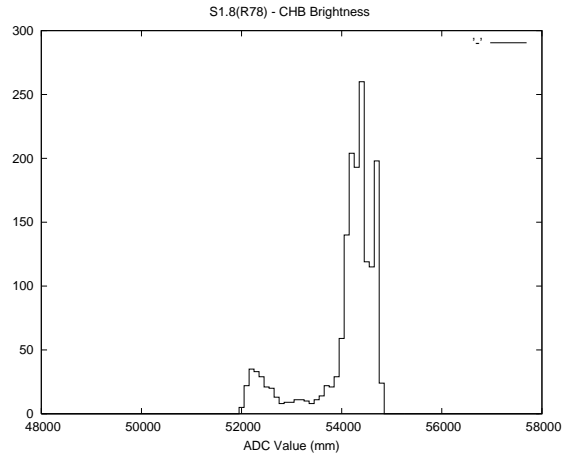

2 Mechanical Performance

Starting position for the last 2000 actuations.

Starting position width over time.

Acceleration for the last 2000 actuations.

Acceleration over time. Normalised to a temperature 45C using the temperature data collected by the system.

3 Optical Performance

4 BPS Check