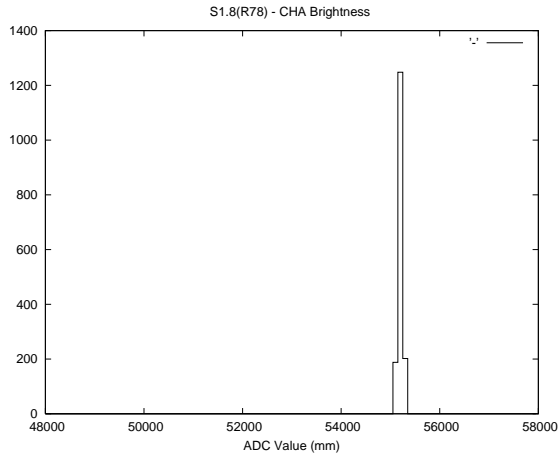

Target Performance Report - S1.8

Report Generated: April 17, 2014,

Last Actuation: 17/04/14 12:29:09

1 Operation Summary

	Last Shift	Total
Actuations:	1.7K	510.3K
Quadrature Count errors:	0	0
Fiber ADC errors:	0	0
BPS errors (during actuation):	0	0
(R78) Gaps > 3s & < 10s:	0	0
(R78) Gaps > 10s:	3	19
(R78) SP2 Corrections:	0	20
(R78) Capture Over/Under shoots:	1/0	719/216

2 Mechanical Performance

Starting position for the last 2000 actuations.

Starting position width over time.

Acceleration for the last 2000 actuations.

Acceleration over time. Normalised to a temperature 45C using the temperature data collected by the system.

3 Optical Performance

4 BPS Check