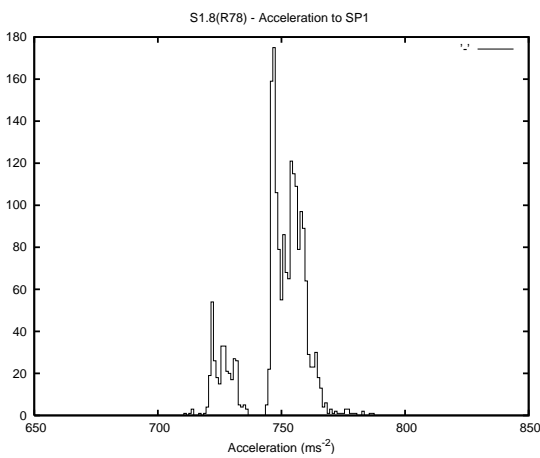

Target Performance Report - S1.8

Report Generated: April 17, 2014,

Last Actuation: 17/04/14 12:29:09

1 Operation Summary

	Last Shift	Total
Actuations:	1.7K	510.3K
Quadrature Count errors:	0	0
Fiber ADC errors:	0	0
BPS errors (during actuation):	0	0
(R78) Gaps > 3s & < 10s:	0	0
(R78) Gaps > 10s:	3	19
(R78) SP2 Corrections:	0	20
(R78) Capture Over/Under shoots:	1/0	719/216

2 Mechanical Performance

Starting position for the last 2000 actuations.

Starting position width over time.

Acceleration for the last 2000 actuations.

Acceleration over time. Normalised to a temperature 45C using the temperature data collected by the system.