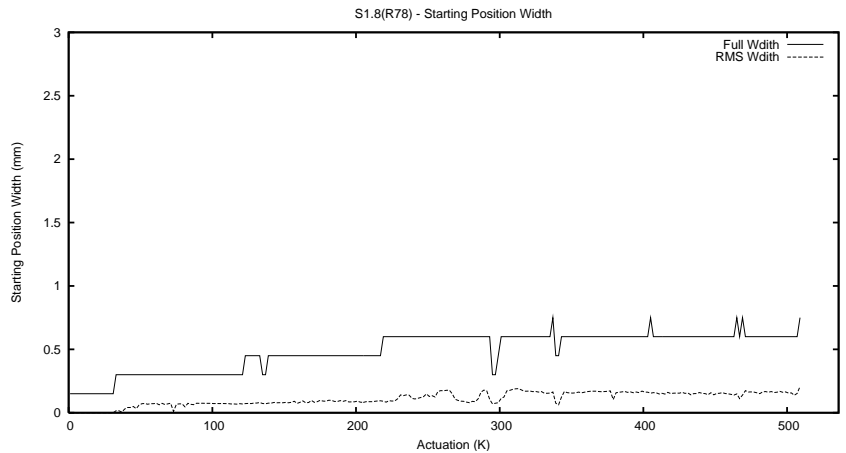

Target Performance Report - S1.8

Report Generated: April 17, 2014,

Last Actuation: 17/04/14 12:29:09

1 Operation Summary

	Last Shift	Total
Actuations:	1.7K	510.3K
Quadrature Count errors:	0	0
Fiber ADC errors:	0	0
BPS errors (during actuation):	0	0
(R78) Gaps > 3s & < 10s:	0	0
(R78) Gaps > 10s:	3	19
(R78) SP2 Corrections:	0	20
(R78) Capture Over/Under shoots:	1/0	719/216

2 Mechanical Performance

Starting position for the last 2000 actuations.

Starting position width over time.

Acceleration for the last 2000 actuations.

Acceleration over time. Normalised to a temperature 45C using the temperature data collected by the system.