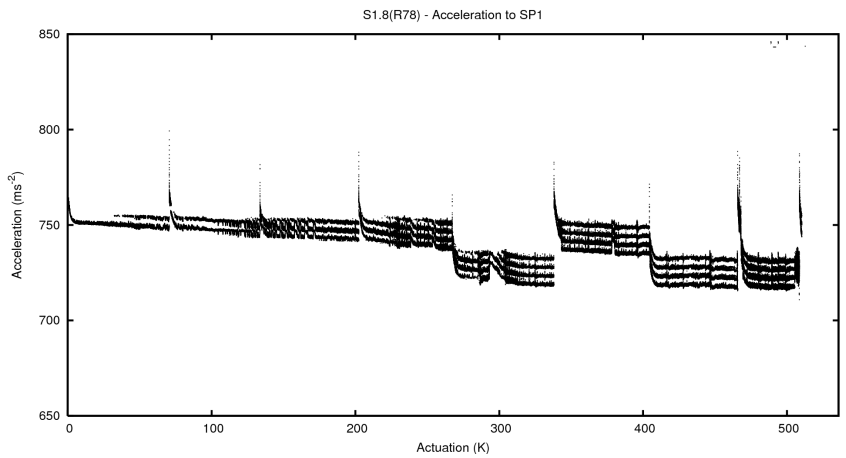

Target Performance Report - S1.8

Report Generated: April 17, 2014,

Last Actuation: 17/04/14 12:29:09

1 Operation Summary

	Last Shift	Total
Actuations:	1.7K	510.3K
Quadrature Count errors:	0	0
Fiber ADC errors:	0	0
BPS errors (during actuation):	0	0
(R78) Gaps > 3s & < 10s:	0	0
(R78) Gaps > 10s:	3	19
(R78) SP2 Corrections:	0	20
(R78) Capture Over/Under shoots:	1/0	719/216

2 Mechanical Performance

Starting position for the last 2000 actuations.

Starting position width over time.

Acceleration for the last 2000 actuations.

Acceleration over time. Normalised to a temperature 45C using the temperature data collected by the system.

3 Optical Performance

4 BPS Check