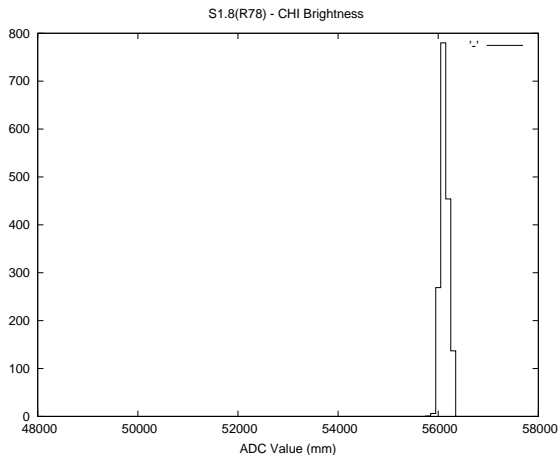

2 Mechanical Performance

Starting position for the last 2000 actuations.

Starting position width over time.

Acceleration for the last 2000 actuations.

Acceleration over time. Normalised to a temperature 45C using the temperature data collected by the system.

3 Optical Performance

4 BPS Check