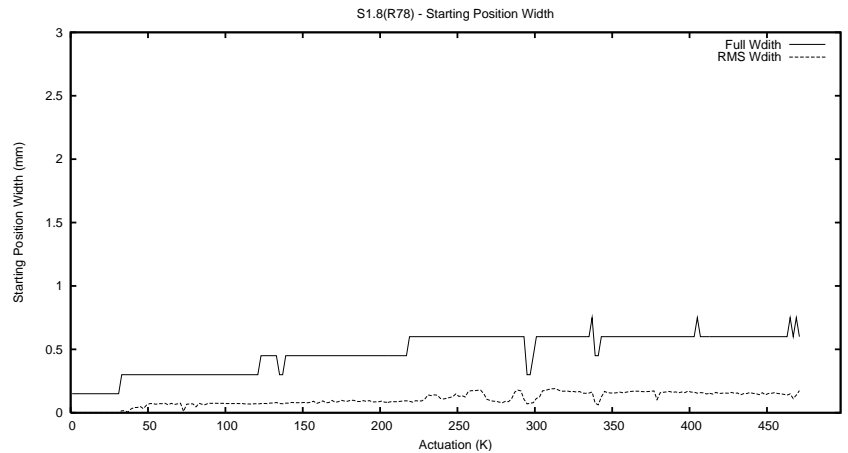

Target Performance Report - S1.8

Report Generated: April 16, 2014,

Last Actuation: 16/04/14 14:33:05

1 Operation Summary

	Last Shift	Total
Actuations:	5.9K	473.9K
Quadrature Count errors:	0	0
Fiber ADC errors:	0	0
BPS errors (during actuation):	0	0
(R78) Gaps > 3s & < 10s:	0	0
(R78) Gaps > 10s:	2	10
(R78) SP2 Corrections:	1	19
(R78) Capture Over/Under shoots:	39/0	542/204

2 Mechanical Performance

Starting position for the last 2000 actuations.

Starting position width over time.

Acceleration for the last 2000 actuations.

Acceleration over time. Normalised to a temperature 45C using the temperature data collected by the system.