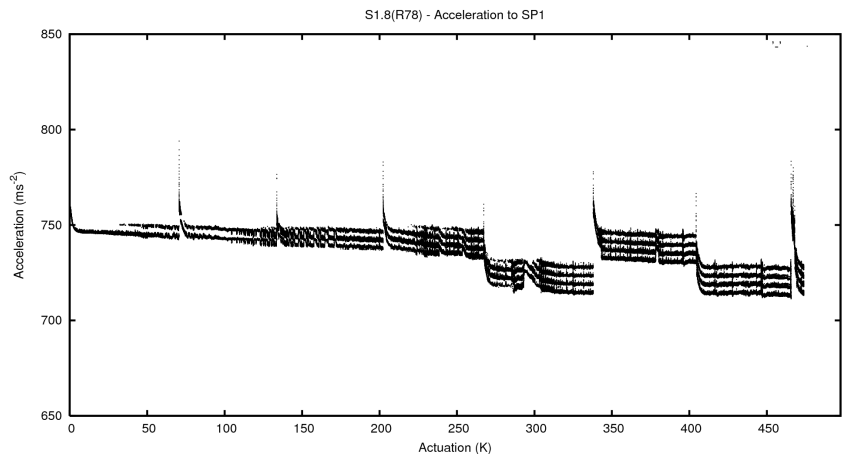

Target Performance Report - S1.8

Report Generated: April 16, 2014,

Last Actuation: 16/04/14 14:33:05

1 Operation Summary

	Last Shift	Total
Actuations:	5.9K	473.9K
Quadrature Count errors:	0	0
Fiber ADC errors:	0	0
BPS errors (during actuation):	0	0
(R78) Gaps > 3s & < 10s:	0	0
(R78) Gaps > 10s:	2	10
(R78) SP2 Corrections:	1	19
(R78) Capture Over/Under shoots:	39/0	542/204

2 Mechanical Performance

Starting position for the last 2000 actuations.

Starting position width over time.

Acceleration for the last 2000 actuations.

Acceleration over time. Normalised to a temperature 45C using the temperature data collected by the system.

3 Optical Performance

4 BPS Check