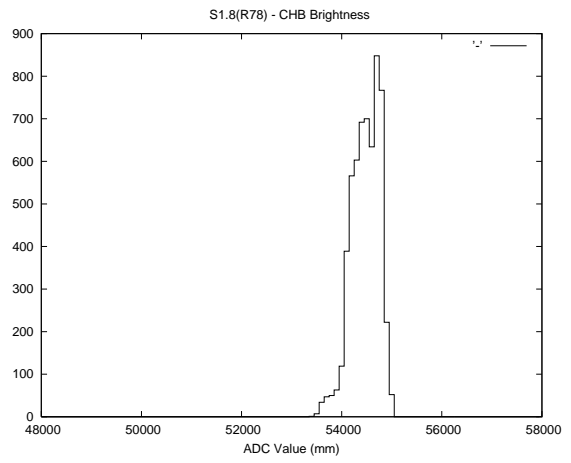

2 Mechanical Performance

Starting position for the last 2000 actuations.

Starting position width over time.

Acceleration for the last 2000 actuations.

Acceleration over time. Normalised to a temperature 45C using the temperature data collected by the system.

3 Optical Performance

4 BPS Check