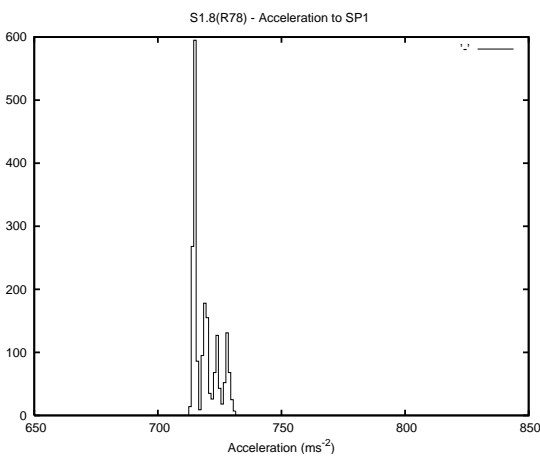

Target Performance Report - S1.8

Report Generated: April 16, 2014,

Last Actuation: 16/04/14 14:33:05

1 Operation Summary

	Last Shift	Total
Actuations:	5.9K	473.9K
Quadrature Count errors:	0	0
Fiber ADC errors:	0	0
BPS errors (during actuation):	0	0
(R78) Gaps > 3s & < 10s:	0	0
(R78) Gaps > 10s:	2	10
(R78) SP2 Corrections:	1	19
(R78) Capture Over/Under shoots:	39/0	542/204

2 Mechanical Performance

Starting position for the last 2000 actuations.

Starting position width over time.

Acceleration for the last 2000 actuations.

Acceleration over time. Normalised to a temperature 45C using the temperature data collected by the system.