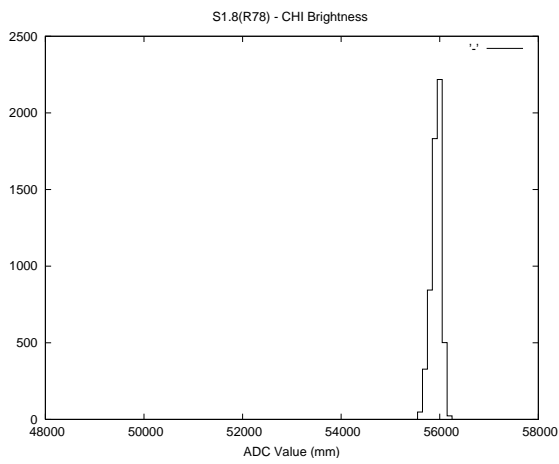

2 Mechanical Performance

Starting position for the last 2000 actuations.

Starting position width over time.

Acceleration for the last 2000 actuations.

Acceleration over time. Normalised to a temperature 45C using the temperature data collected by the system.

3 Optical Performance

4 BPS Check