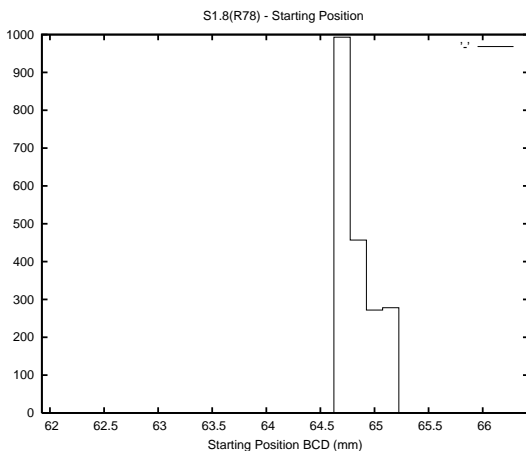

Target Performance Report - S1.8

Report Generated: April 16, 2014,

Last Actuation: 16/04/14 14:33:05

1 Operation Summary

	Last Shift	Total
Actuations:	5.9K	473.9K
Quadrature Count errors:	0	0
Fiber ADC errors:	0	0
BPS errors (during actuation):	0	0
(R78) Gaps > 3s & < 10s:	0	0
(R78) Gaps > 10s:	2	10
(R78) SP2 Corrections:	1	19
(R78) Capture Over/Under shoots:	39/0	542/204

2 Mechanical Performance

Starting position for the last 2000 actuations.

Starting position width over time.

Acceleration for the last 2000 actuations.

Acceleration over time. Normalised to a temperature 45C using the temperature data collected by the system.

3 Optical Performance

4 BPS Check